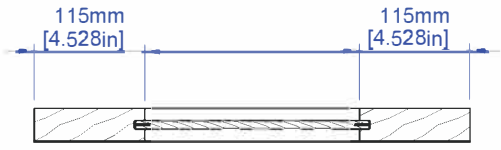

DETAIL C  
SCALE 1 : 2

FLAT PANEL 35mm (1 3/8") Three Flat Panel 9mm Standard Square Sticking

	Last Update: 03/01/2021	FSC Wood Statistic	Size in Inch Decimals:	Size in Milimeter:	Drawing Code:	
	Drawing Scale: 1 : 10	0.023452m <sup>3</sup>	1.38 x 18 x 80	35 x 457 x 2032	A009391	

All products may incur slight alterations or modifications without any prior notice. Measures mentioned herein are subject to the usual tolerances in the manufacturing process and can vary up to +/- 1/16" Inch decimals (ca. 1,58750 mm)

FLAT PANEL 35mm (1 3/8") Three Flat Panel 9mm Standard Square Sticking

	Last Update: 03/01/2021	FSC Wood Statistic	Size in Inch Decimals:	Size in Milimeter:	Drawing Code:
	Drawing Scale: 1:10	0.028358m <sup>3</sup>	1.38 x 24 x 80	35 x 610 x 2032	A009388

Size in Milimeter:

Drawing Code:

**IMPRESSA  
DOORS.**

Drawing Scale: 1:10

0.038109m<sup>3</sup>

1.38 x 36 x 80

35 x 914 x 2032

A009382