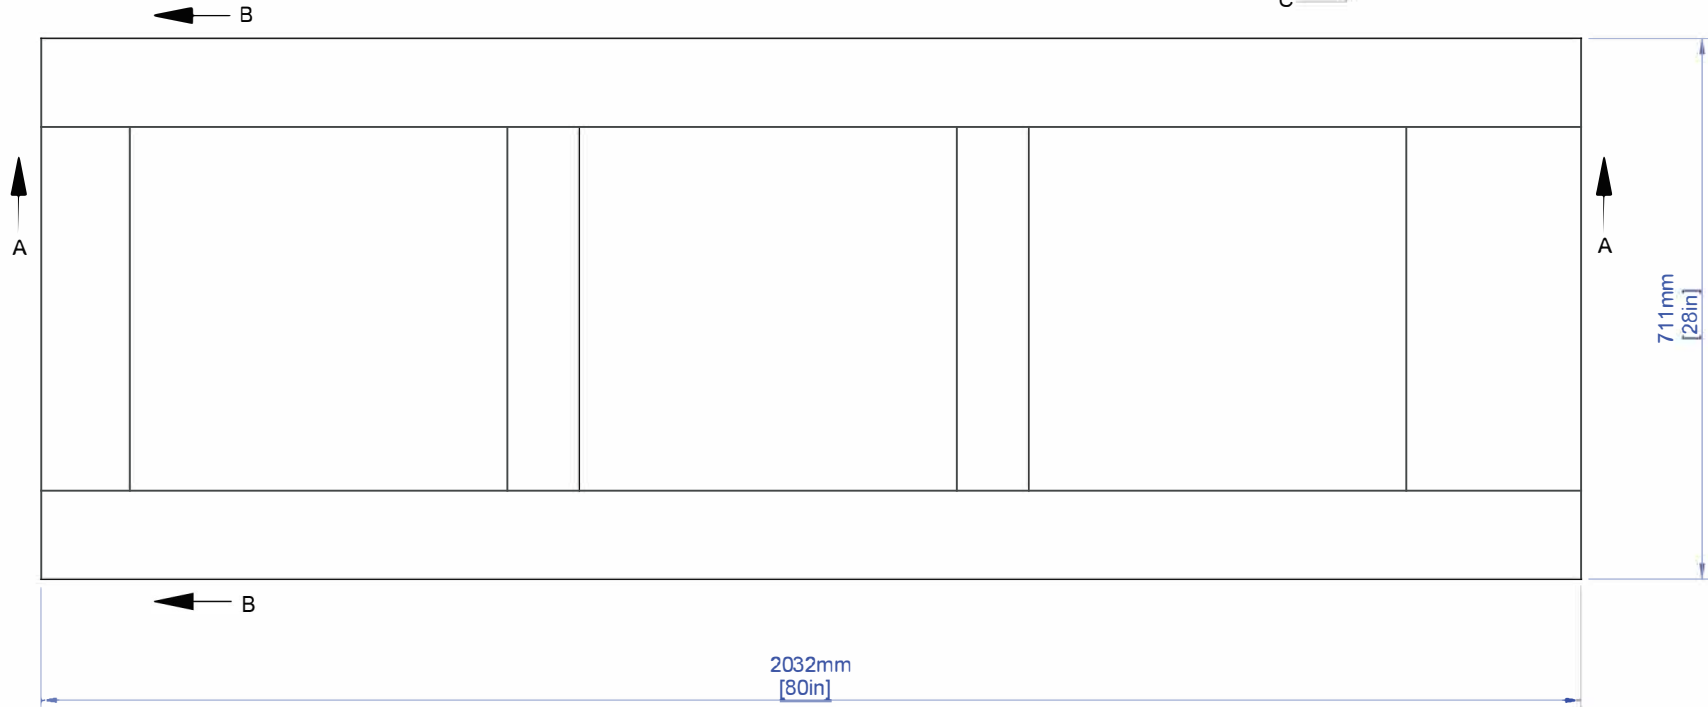

FLAT PANEL 35mm (1 3/8") Three Flat Panel 9mm Standard Square Sticking

Last Update: 03/01/2021

FSC Wood Statistic

Size in Inch Decimals:

Size in Milimeter:

Drawing Code:

IMPRESSA
DOORS.

Drawing Scale: 1 : 10

0.031599m³

1.38 x 28 x 80

35 x 711 x 2032

A009386