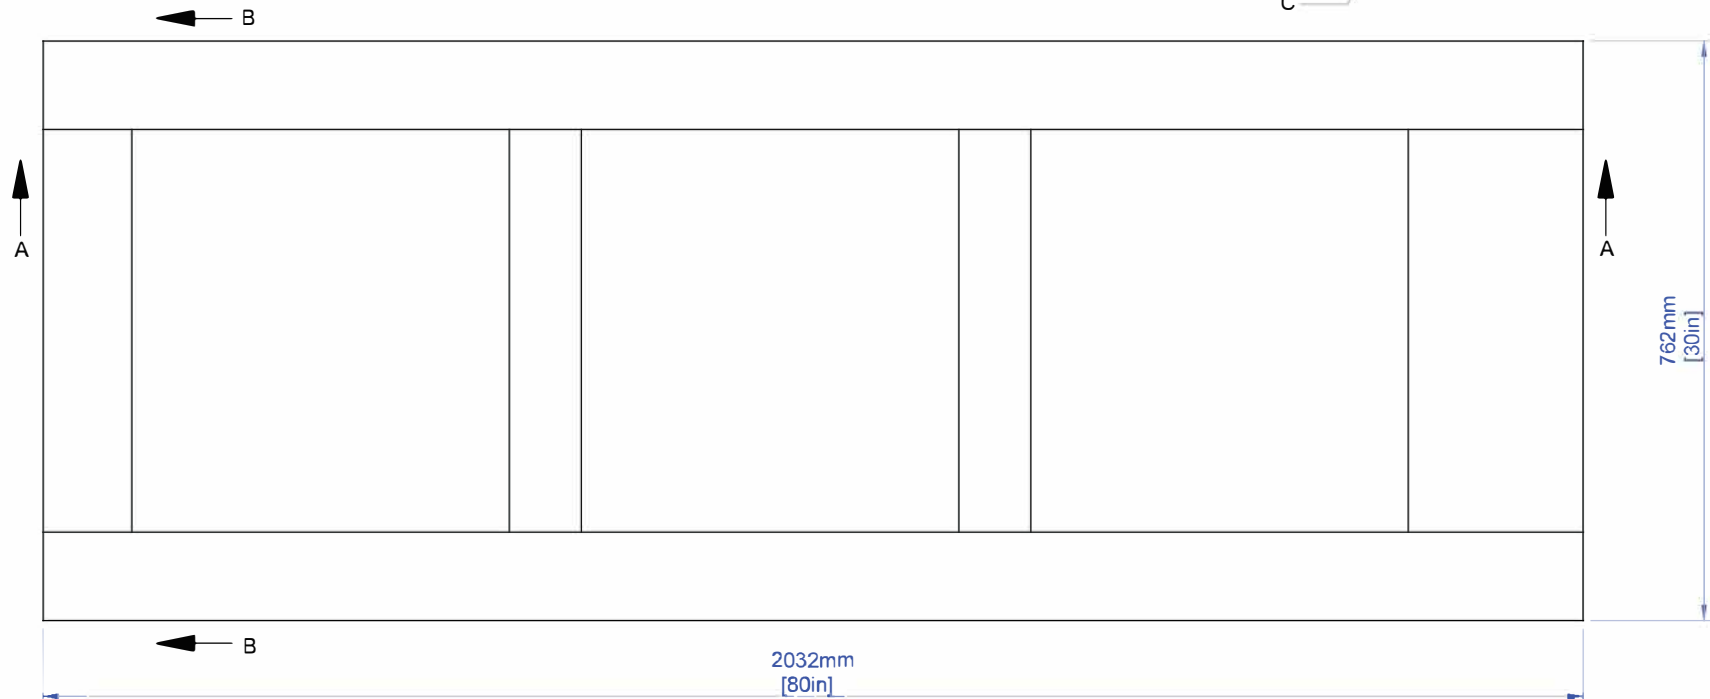

FLAT PANEL 35mm (1 3/8") Three Flat Panel 9mm Standard Square Sticking

Last Update: 03/01/2021

FSC Wood Statistic

Size in Inch Decimals:

Size in Milimeter:

Drawing Code:

IMPRESSA  
DOORS.

Drawing Scale: 1 : 10

0.031599m<sup>3</sup>

1.38 x 28 x 80

35 x 711 x 2032

A009386

FLAT PANEL 35mm (1 3/8") Three Flat Panel 9mm Standard Square Sticking

Last Update: 03/01/2021

FSC Wood Statistic

Size in Inch Decimals:

Size in Milimeter:

Drawing Code:

IMPRESSA  
DOORS.

Drawing Scale: 1 : 10

0.033235m<sup>3</sup>

1.38 x 30 x 80

35 x 762 x 2032

A009385

Size in Milimeter:

Drawing Code:

**IMPRESSA  
DOORS.**

Drawing Scale: 1:10

0.038109m<sup>3</sup>

1.38 x 36 x 80

35 x 914 x 2032

A009382