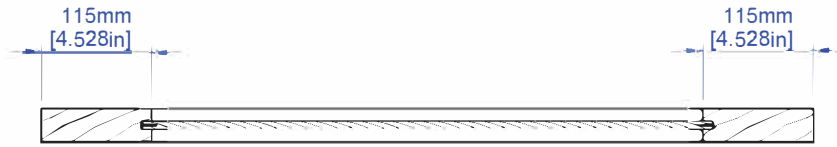

0.031599m<sup>3</sup>

1.38 x 28 x 80

35 x 711 x 2032

A009386

FLAT PANEL 35mm (1 3/8") Three Flat Panel 9mm Standard Square Sticking

Last Update: 03/01/2021

FSC Wood Statistic

Size in Inch Decimals:

Size in Milimeter:

Drawing Code:

IMPRESSA  
DOORS.

Drawing Scale: 1 : 10

0.033235m<sup>3</sup>

1.38 x 30 x 80

35 x 762 x 2032

A009385

FLAT PANEL 35mm (1 3/8") Three Flat Panel 9mm Standard Square Sticking

Last Update: 03/01/2021

FSC Wood Statistic

Size in Inch Decimals:

Size in Milimeter:

Drawing Code:

**IMPRESSA  
DOORS.**

Drawing Scale: 1 : 10

Size in Milimeter:

Drawing Code:

**IMPRESSA  
DOORS.**

Drawing Scale: 1:10

0.038109m<sup>3</sup>

1.38 x 36 x 80

35 x 914 x 2032

A009382