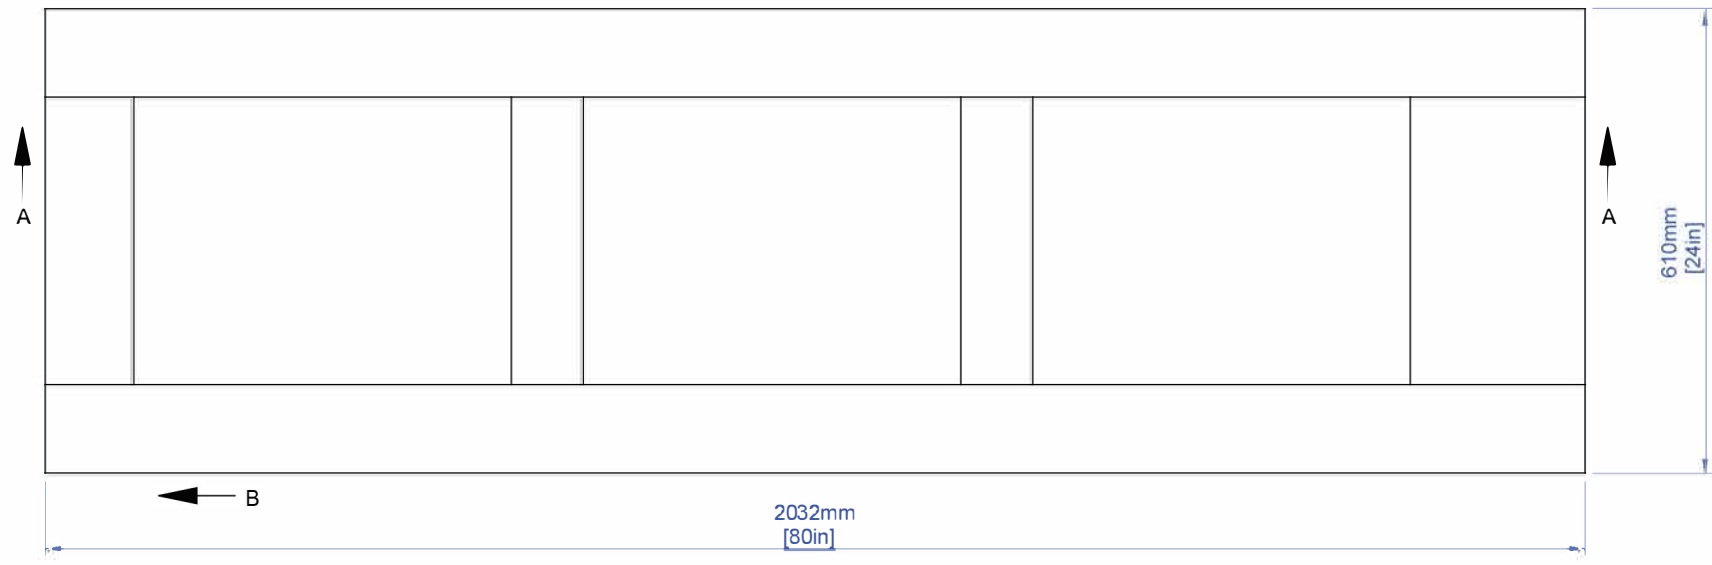

DETAIL C  
SCALE 1 : 2

FLAT PANEL 35mm (1 3/8") Three Flat Panel 9mm Standard Square Sticking

	Last Update: 03/01/2021	FSC Wood Statistic	Size in Inch Decimals:	Size in Milimeter:	Drawing Code:	
	Drawing Scale: 1 : 10	0.023452m <sup>3</sup>	1.38 x 18 x 80	35 x 457 x 2032	A009391	

All products may incur slight alterations or modifications without any prior notice. Measures mentioned herein are subject to the usual tolerances in the manufacturing process and can vary up to +/- 1/16" Inch decimals (ca. 1,58750 mm)

FLAT PANEL 35mm (1 3/8") Three Flat Panel 9mm Standard Square Sticking

	Last Update: 03/01/2021	FSC Wood Statistic	Size in Inch Decimals:	Size in Milimeter:	Drawing Code:
	Drawing Scale: 1:10	0.028358m <sup>3</sup>	1.38 x 24 x 80	35 x 610 x 2032	A009388

Size in Milimeter:

Drawing Code:

**IMPRESSA  
DOORS.**

Drawing Scale: 1:10

0.038109m<sup>3</sup>

1.38 x 36 x 80

35 x 914 x 2032

A009382