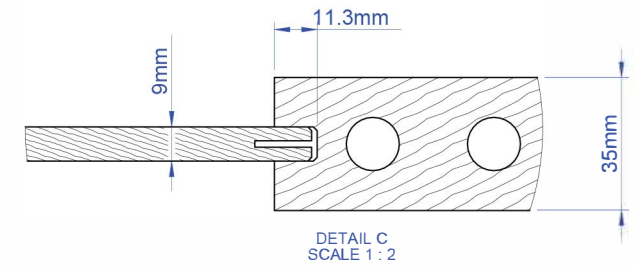

0.031599m<sup>3</sup>

1.38 x 28 x 80

35 x 711 x 2032

A009386

FLAT PANEL 35mm (1 3/8") Three Flat Panel 9mm Standard Square Sticking

Last Update: 03/01/2021

FSC Wood Statistic

Size in Inch Decimals:

Size in Milimeter:

Drawing Code:

IMPRESSA  
DOORS.

Drawing Scale: 1 : 10

0.033235m<sup>3</sup>

1.38 x 30 x 80

35 x 762 x 2032

A009385

FLAT PANEL 35mm (1 3/8") Three Flat Panel 9mm Standard Square Sticking

Last Update: 03/01/2021

FSC Wood Statistic

Size in Inch Decimals:

Size in Milimeter:

Drawing Code:

**IMPRESSA  
DOORS.**

Drawing Scale: 1 : 10

Size in Milimeter:

Drawing Code:

**IMPRESSA  
DOORS.**

Drawing Scale: 1:10

0.038109m<sup>3</sup>

1.38 x 36 x 80

35 x 914 x 2032

A009382