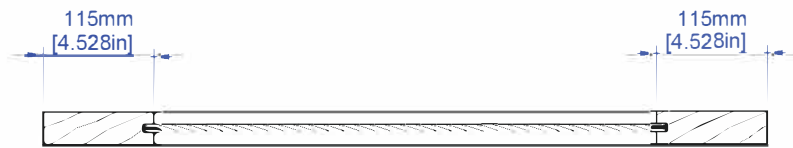

All products may incur slight alterations or modifications without any prior notice. Measures mentioned herein are subject to the usual tolerances in the manufacturing process and can vary up to +/- 1/16" Inch decimals (ca. 1,58750 mm)

FLAT PANEL 35mm (1 3/8") Three Flat Panel 9mm Standard Square Sticking

Last Update: 03/01/2021

FSC Wood Statistic

Size in Inch Decimals:

Size in Milimeter:

Drawing Code:

IMPRESSA  
DOORS.

Drawing Scale: 1 : 10

0.031599m<sup>3</sup>

1.38 x 28 x 80

35 x 711 x 2032

A009386

FLAT PANEL 35mm (1 3/8") Three Flat Panel 9mm Standard Square Sticking

Last Update: 03/01/2021

FSC Wood Statistic

Size in Inch Decimals:

Size in Milimeter:

Drawing Code:

IMPRESSA  
DOORS.

Drawing Scale: 1 : 10

0.033235m<sup>3</sup>

1.38 x 30 x 80

35 x 762 x 2032

A009385