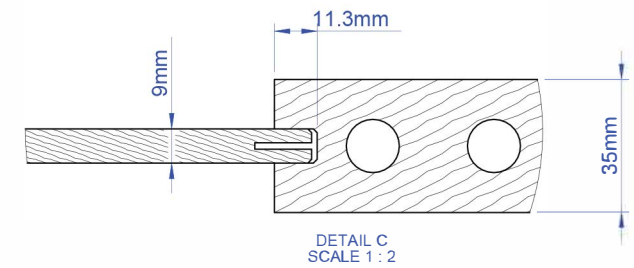

FLAT PANEL 35mm (1 3/8") Three Flat Panel 9mm Standard Square Sticking

Last Update: 03/01/2021

FSC Wood Statistic

Size in Inch Decimals:

Size in Milimeter:

Drawing Code:

IMPRESSA
DOORS.

Drawing Scale: 1 : 10

0.031599m³

1.38 x 28 x 80

35 x 711 x 2032

A009386