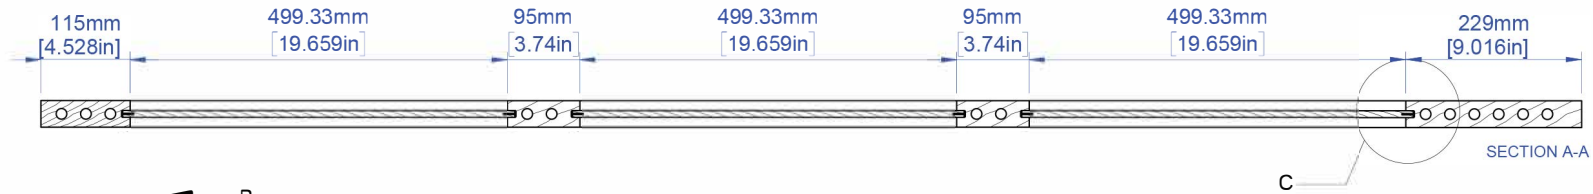

FLAT PANEL 35mm (1 3/8") Three Flat Panel 9mm Standard Square Sticking

Last Update: 03/01/2021

FSC Wood Statistic

Size in Inch Decimals:

Size in Milimeter:

Drawing Code:

IMPRESSA
DOORS.

Drawing Scale: 1 : 10

0.031599m³

1.38 x 28 x 80

35 x 711 x 2032

A009386