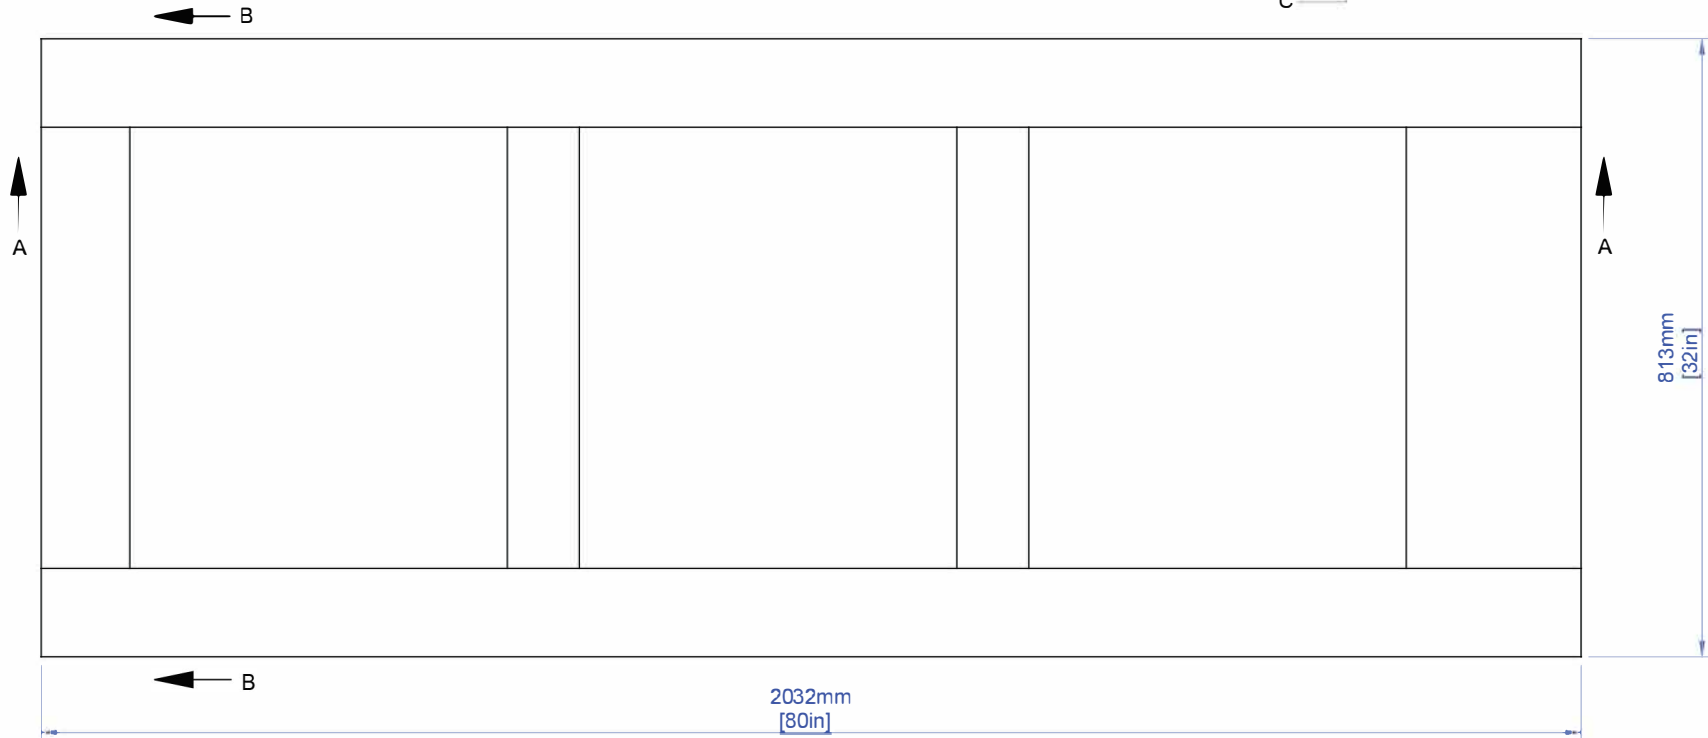

0.031599m<sup>3</sup>

1.38 x 28 x 80

35 x 711 x 2032

A009386

FLAT PANEL 35mm (1 3/8") Three Flat Panel 9mm Standard Square Sticking

Last Update: 03/01/2021

FSC Wood Statistic

Size in Inch Decimals:

Size in Milimeter:

Drawing Code:

IMPRESSA  
DOORS.

Drawing Scale: 1 : 10

0.033235m<sup>3</sup>

1.38 x 30 x 80

35 x 762 x 2032

A009385

0.034872m<sup>3</sup>

1.38 x 32 x 80

35 x 813 x 2032

A009384

FLAT PANEL 35mm (1 3/8") Three Flat Panel 9mm Standard Square Sticking

Last Update: 03/01/2021

FSC Wood Statistic

Size in Inch Decimals:

Size in Milimeter:

Drawing Code:

**IMPRESSA  
DOORS.**

Drawing Scale: 1:10

0.038109m<sup>3</sup>

1.38 x 36 x 80

35 x 914 x 2032

A009382