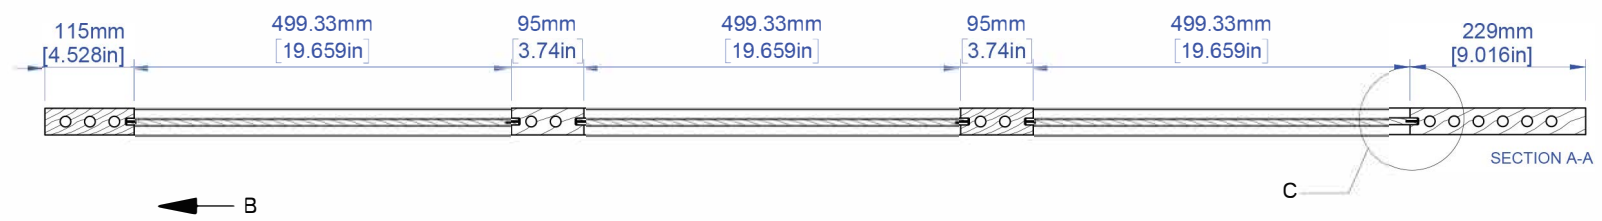

DETAIL C  
SCALE 1 : 2

FLAT PANEL 35mm (1 3/8") Three Flat Panel 9mm Standard Square Sticking

	Last Update: 03/01/2021	FSC Wood Statistic	Size in Inch Decimals:	Size in Milimeter:	Drawing Code:	
	Drawing Scale: 1 : 10	0.023452m <sup>3</sup>	1.38 x 18 x 80	35 x 457 x 2032	A009391	

All products may incur slight alterations or modifications without any prior notice. Measures mentioned herein are subject to the usual tolerances in the manufacturing process and can vary up to +/- 1/16" Inch decimals (ca. 1,58750 mm)

FLAT PANEL 35mm (1 3/8") Three Flat Panel 9mm Standard Square Sticking

	Last Update: 03/01/2021	FSC Wood Statistic	Size in Inch Decimals:	Size in Milimeter:	Drawing Code:
	Drawing Scale: 1:10	0.028358m <sup>3</sup>	1.38 x 24 x 80	35 x 610 x 2032	A009388

Size in Milimeter:

Drawing Code:

**IMPRESSA  
DOORS.**

Drawing Scale: 1:10

0.038109m<sup>3</sup>

1.38 x 36 x 80

35 x 914 x 2032

A009382