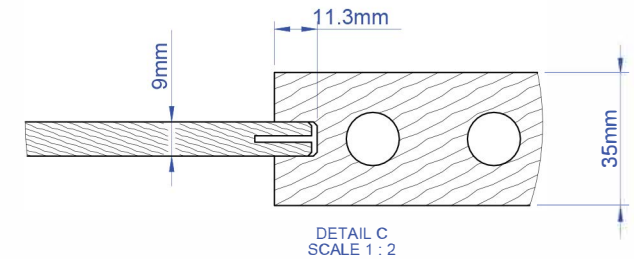

DETAIL C  
SCALE 1 : 2

FLAT PANEL 35mm (1 3/8") Three Flat Panel 9mm Standard Square Sticking

	Last Update: 03/01/2021	FSC Wood Statistic	Size in Inch Decimals:	Size in Milimeter:	Drawing Code:	
	Drawing Scale: 1 : 10	0.023452m <sup>3</sup>	1.38 x 18 x 80	35 x 457 x 2032	A009391	

All products may incur slight alterations or modifications without any prior notice. Measures mentioned herein are subject to the usual tolerances in the manufacturing process and can vary up to +/- 1/16" Inch decimals (ca. 1,58750 mm)

FLAT PANEL 35mm (1 3/8") Three Flat Panel 9mm Standard Square Sticking

	Last Update: 03/01/2021	FSC Wood Statistic	Size in Inch Decimals:	Size in Milimeter:	Drawing Code:
	Drawing Scale: 1:10	0.028358m <sup>3</sup>	1.38 x 24 x 80	35 x 610 x 2032	A009388

Size in Milimeter:

Drawing Code:

**IMPRESSA  
DOORS.**

Drawing Scale: 1:10

0.038109m<sup>3</sup>

1.38 x 36 x 80

35 x 914 x 2032

A009382