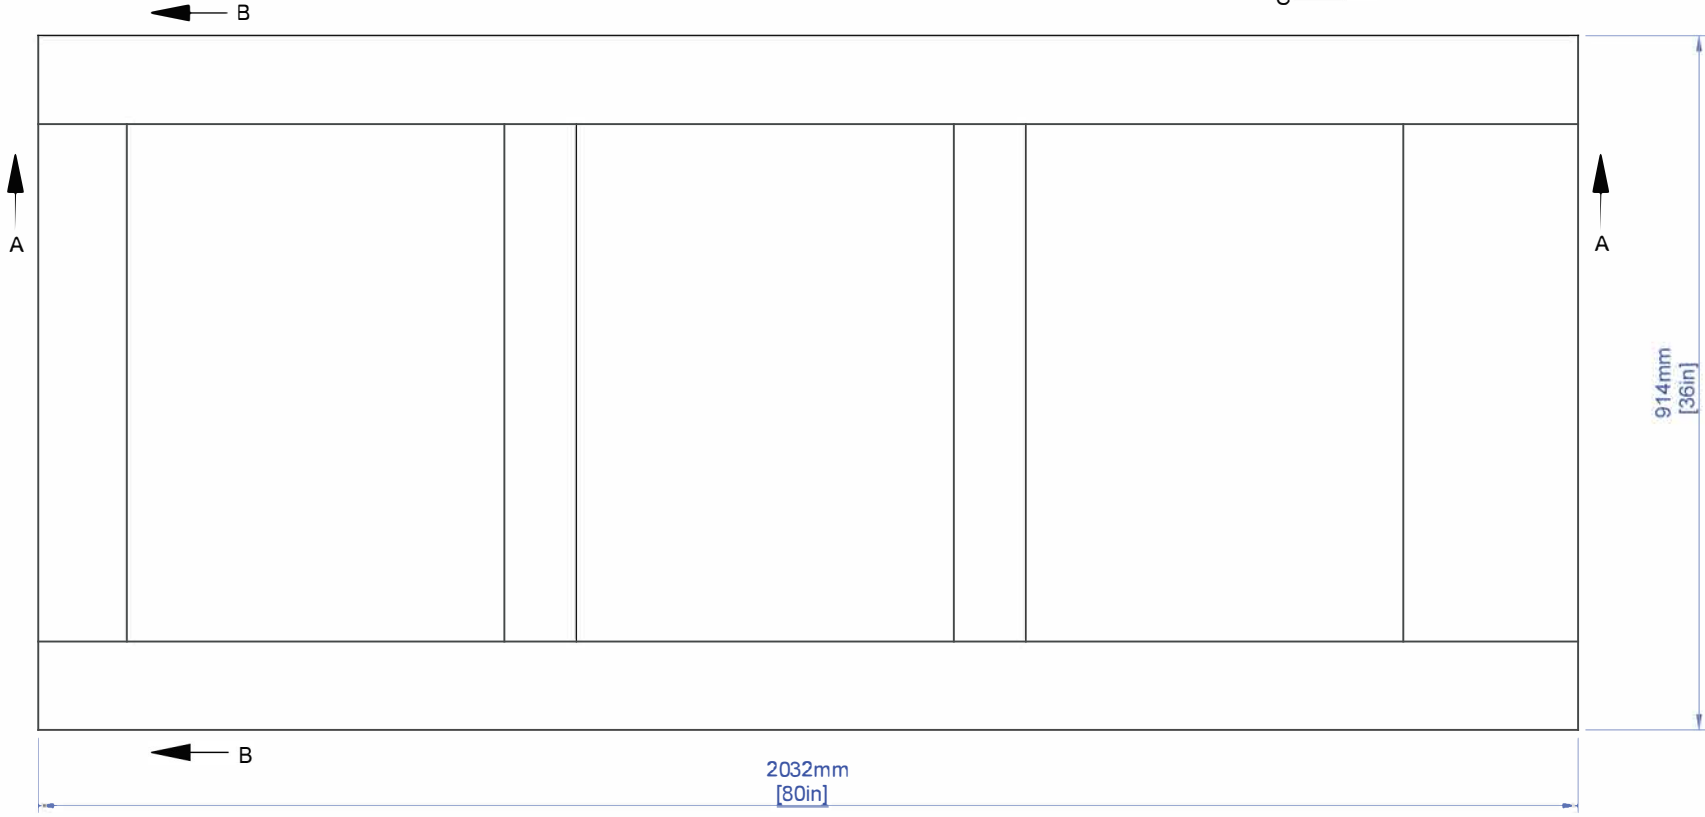

Size in Milimeter:

Drawing Code:

IMPRESSA  
DOORS.

Drawing Scale: 1 : 10

0.033235m<sup>3</sup>

1.38 x 30 x 80

35 x 762 x 2032

A009385

FLAT PANEL 35mm (1 3/8") Three Flat Panel 9mm Standard Square Sticking

Last Update: 03/01/2021

FSC Wood Statistic

Size in Inch Decimals:

Size in Milimeter:

Drawing Code:

**IMPRESSA  
DOORS.**

Drawing Scale: 1 : 10

0.034872m<sup>3</sup>

1.38 x 32 x 80

35 x 813 x 2032

A009384

FLAT PANEL 35mm (1 3/8") Three Flat Panel 9mm Standard Square Sticking

Last Update: 03/01/2021

FSC Wood Statistic

Size in Inch Decimals:

Size in Milimeter:

Drawing Code:

**IMPRESSA  
DOORS.**

Drawing Scale: 1:10

0.038109m<sup>3</sup>

1.38 x 36 x 80

35 x 914 x 2032

A009382