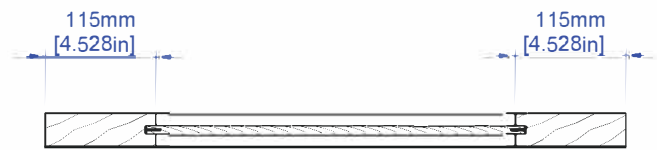

DETAIL C  
SCALE 1 : 2

FLAT PANEL 35mm (1 3/8") Three Flat Panel 9mm Standard Square Sticking

	Last Update: 03/01/2021	FSC Wood Statistic	Size in Inch Decimals:	Size in Milimeter:	Drawing Code:	
	Drawing Scale: 1 : 10	0.023452m <sup>3</sup>	1.38 x 18 x 80	35 x 457 x 2032	A009391	

All products may incur slight alterations or modifications without any prior notice. Measures mentioned herein are subject to the usual tolerances in the manufacturing process and can vary up to +/- 1/16" Inch decimals (ca. 1,58750 mm)

FLAT PANEL 35mm (1 3/8") Three Flat Panel 9mm Standard Square Sticking

	Last Update: 03/01/2021	FSC Wood Statistic	Size in Inch Decimals:	Size in Milimeter:	Drawing Code:
	Drawing Scale: 1:10	0.028358m <sup>3</sup>	1.38 x 24 x 80	35 x 610 x 2032	A009388

Size in Milimeter:

Drawing Code:

**IMPRESSA  
DOORS.**

Drawing Scale: 1:10

0.038109m<sup>3</sup>

1.38 x 36 x 80

35 x 914 x 2032

A009382