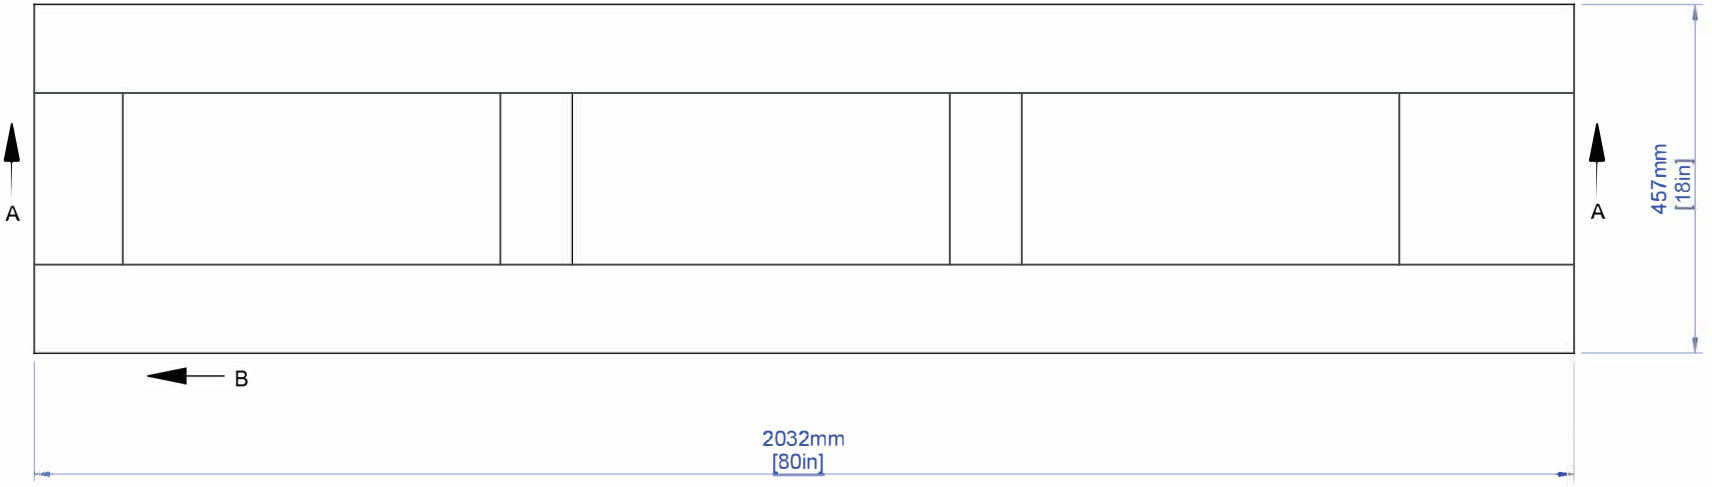

DETAIL C  
SCALE 1 : 2

FLAT PANEL 35mm (1 3/8") Three Flat Panel 9mm Standard Square Sticking

	Last Update: 03/01/2021	FSC Wood Statistic	Size in Inch Decimals:	Size in Milimeter:	Drawing Code:	
	Drawing Scale: 1 : 10	0.023452m <sup>3</sup>	1.38 x 18 x 80	35 x 457 x 2032	A009391	

All products may incur slight alterations or modifications without any prior notice. Measures mentioned herein are subject to the usual tolerances in the manufacturing process and can vary up to +/- 1/16" Inch decimals (ca. 1,58750 mm)

FLAT PANEL 35mm (1 3/8") Three Flat Panel 9mm Standard Square Sticking

	Last Update: 03/01/2021	FSC Wood Statistic	Size in Inch Decimals:	Size in Milimeter:	Drawing Code:
	Drawing Scale: 1:10	0.028358m <sup>3</sup>	1.38 x 24 x 80	35 x 610 x 2032	A009388

Size in Milimeter:

Drawing Code:

**IMPRESSA  
DOORS.**

Drawing Scale: 1:10

0.038109m<sup>3</sup>

1.38 x 36 x 80

35 x 914 x 2032

A009382