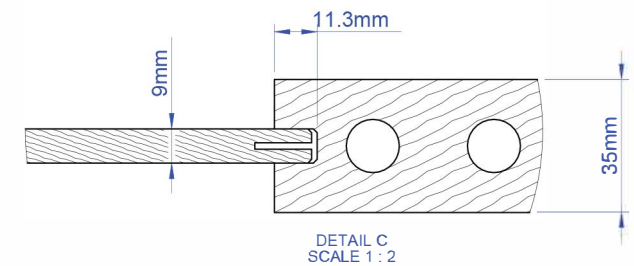

FLAT PANEL 35mm (1 3/8") Three Flat Panel 9mm Standard Square Sticking

	Last Update: 03/01/2021	FSC Wood Statistic	Size in Inch Decimals:	Size in Milimeter:	Drawing Code:
	Drawing Scale: 1:10	0.028358m <sup>3</sup>	1.38 x 24 x 80	35 x 610 x 2032	A009388

FLAT PANEL 35mm (1 3/8") Three Flat Panel 9mm Standard Square Sticking

Last Update: 03/01/2021

FSC Wood Statistic

Size in Inch Decimals:

Size in Milimeter:

Drawing Code:

IMPRESSA  
DOORS.

Drawing Scale: 1 : 10

0.031599m<sup>3</sup>

1.38 x 28 x 80

35 x 711 x 2032

A009386

FLAT PANEL 35mm (1 3/8") Three Flat Panel 9mm Standard Square Sticking

Last Update: 03/01/2021

FSC Wood Statistic

Size in Inch Decimals:

Size in Milimeter:

Drawing Code:

IMPRESSA  
DOORS.

Drawing Scale: 1 : 10

0.033235m<sup>3</sup>

1.38 x 30 x 80

35 x 762 x 2032

A009385