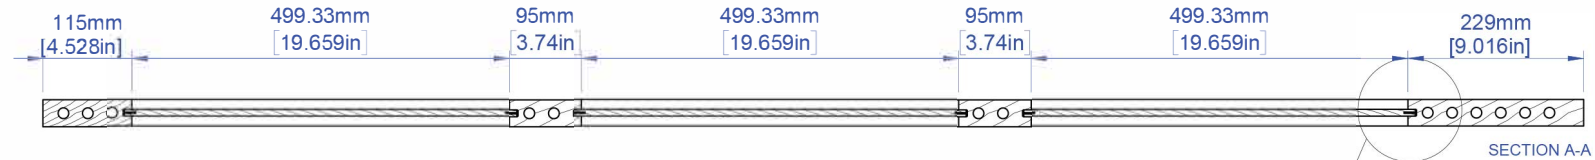

FLAT PANEL 35mm (1 3/8") Three Flat Panel 9mm Standard Square Sticking

	Last Update: 03/01/2021	FSC Wood Statistic	Size in Inch Decimals:	Size in Milimeter:	Drawing Code:
	Drawing Scale: 1:10	0.028358m <sup>3</sup>	1.38 x 24 x 80	35 x 610 x 2032	A009388

FLAT PANEL 35mm (1 3/8") Three Flat Panel 9mm Standard Square Sticking

Last Update: 03/01/2021

FSC Wood Statistic

Size in Inch Decimals:

Size in Milimeter:

Drawing Code:

IMPRESSA  
DOORS.

Drawing Scale: 1 : 10

0.031599m<sup>3</sup>

1.38 x 28 x 80

35 x 711 x 2032

A009386

FLAT PANEL 35mm (1 3/8") Three Flat Panel 9mm Standard Square Sticking

Last Update: 03/01/2021

FSC Wood Statistic

Size in Inch Decimals:

Size in Milimeter:

Drawing Code:

IMPRESSA  
DOORS.

Drawing Scale: 1 : 10

0.033235m<sup>3</sup>

1.38 x 30 x 80

35 x 762 x 2032

A009385