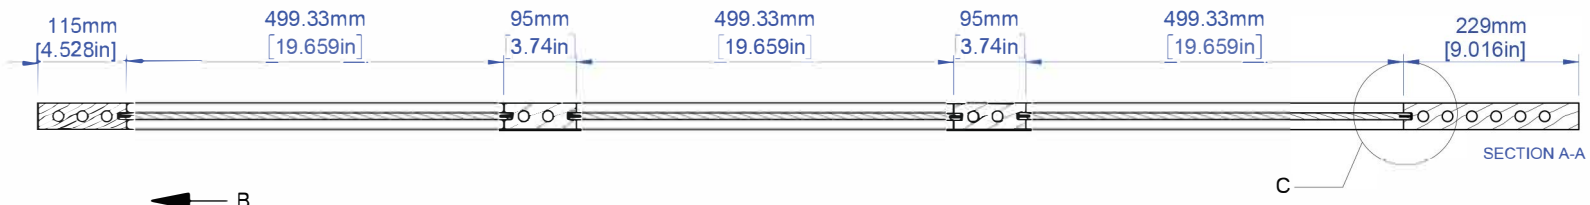

Size in Milimeter:

Drawing Code:

IMPRESSA  
DOORS.

Drawing Scale: 1 : 10

0.033235m<sup>3</sup>

1.38 x 30 x 80

35 x 762 x 2032

A009385

FLAT PANEL 35mm (1 3/8") Three Flat Panel 9mm Standard Square Sticking

Last Update: 03/01/2021

FSC Wood Statistic

Size in Inch Decimals:

Size in Milimeter:

Drawing Code:

**IMPRESSA  
DOORS.**

Drawing Scale: 1 : 10

0.034872m<sup>3</sup>

1.38 x 32 x 80

35 x 813 x 2032

A009384

FLAT PANEL 35mm (1 3/8") Three Flat Panel 9mm Standard Square Sticking

Last Update: 03/01/2021

FSC Wood Statistic

Size in Inch Decimals:

Size in Milimeter:

Drawing Code:

**IMPRESSA  
DOORS.**

Drawing Scale: 1:10

0.038109m<sup>3</sup>

1.38 x 36 x 80

35 x 914 x 2032

A009382