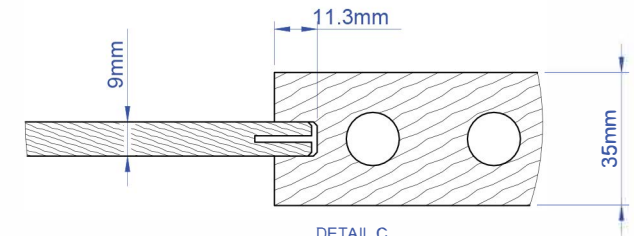

Size in Milimeter:

Drawing Code:

IMPRESSA  
DOORS.

Drawing Scale: 1 : 10

0.033235m<sup>3</sup>

1.38 x 30 x 80

35 x 762 x 2032

A009385

FLAT PANEL 35mm (1 3/8") Three Flat Panel 9mm Standard Square Sticking

Last Update: 03/01/2021

FSC Wood Statistic

Size in Inch Decimals:

Size in Milimeter:

Drawing Code:

**IMPRESSA  
DOORS.**

Drawing Scale: 1 : 10

0.034872m<sup>3</sup>

1.38 x 32 x 80

35 x 813 x 2032

A009384

FLAT PANEL 35mm (1 3/8") Three Flat Panel 9mm Standard Square Sticking

Last Update: 03/01/2021

FSC Wood Statistic

Size in Inch Decimals:

Size in Milimeter:

Drawing Code:

**IMPRESSA  
DOORS.**

Drawing Scale: 1:10

0.038109m<sup>3</sup>

1.38 x 36 x 80

35 x 914 x 2032

A009382