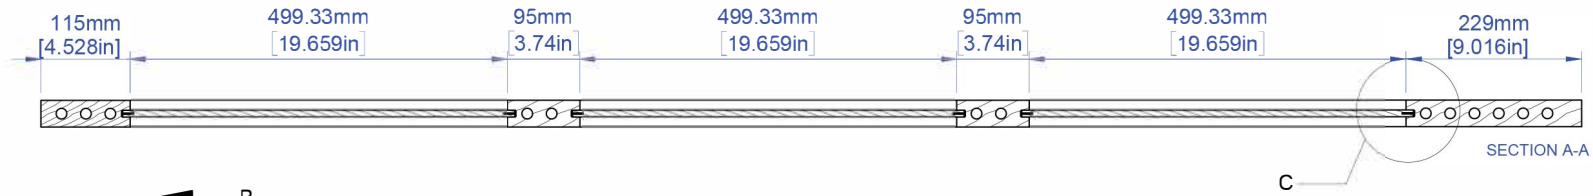

0.031599m<sup>3</sup>

1.38 x 28 x 80

35 x 711 x 2032

A009386

FLAT PANEL 35mm (1 3/8") Three Flat Panel 9mm Standard Square Sticking

Last Update: 03/01/2021

FSC Wood Statistic

Size in Inch Decimals:

Size in Milimeter:

Drawing Code:

IMPRESSA  
DOORS.

Drawing Scale: 1 : 10

0.033235m<sup>3</sup>

1.38 x 30 x 80

35 x 762 x 2032

A009385

FLAT PANEL 35mm (1 3/8") Three Flat Panel 9mm Standard Square Sticking

Last Update: 03/01/2021

FSC Wood Statistic

Size in Inch Decimals:

Size in Milimeter:

Drawing Code:

**IMPRESSA  
DOORS.**

Drawing Scale: 1 : 10

Size in Milimeter:

Drawing Code:

**IMPRESSA  
DOORS.**

Drawing Scale: 1:10

0.038109m<sup>3</sup>

1.38 x 36 x 80

35 x 914 x 2032

A009382