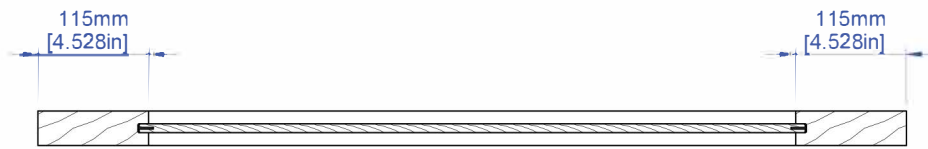

Size in Milimeter:

Drawing Code:

IMPRESSA  
DOORS.

Drawing Scale: 1 : 10

0.033235m<sup>3</sup>

1.38 x 30 x 80

35 x 762 x 2032

A009385

FLAT PANEL 35mm (1 3/8") Three Flat Panel 9mm Standard Square Sticking

Last Update: 03/01/2021

FSC Wood Statistic

Size in Inch Decimals:

Size in Milimeter:

Drawing Code:

**IMPRESSA  
DOORS.**

Drawing Scale: 1 : 10

0.034872m<sup>3</sup>

1.38 x 32 x 80

35 x 813 x 2032

A009384

FLAT PANEL 35mm (1 3/8") Three Flat Panel 9mm Standard Square Sticking

Last Update: 03/01/2021

FSC Wood Statistic

Size in Inch Decimals:

Size in Milimeter:

Drawing Code:

**IMPRESSA  
DOORS.**

Drawing Scale: 1:10

0.038109m<sup>3</sup>

1.38 x 36 x 80

35 x 914 x 2032

A009382