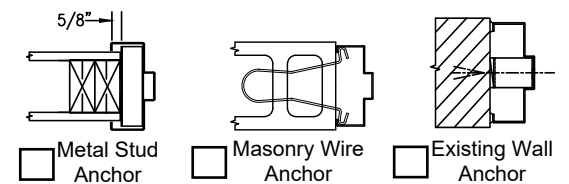

or manually send to
 darpet@darpet.com

Customer Signature: I approve this order

 type your name here

Project Number:
 Frame type: 3BL
 Revision: 1/11/2021

Glass does not come installed.
 Frame needs to be installed before the wall
 For questions, please see the Rough Opening Guide

Specifications:
 16 gauge Hollow Metal
 Face welded corners
 Primed for Painting

Notes:

Overall Width (A): _____

Overall Height (C): _____

Anchor type:

Wall size: