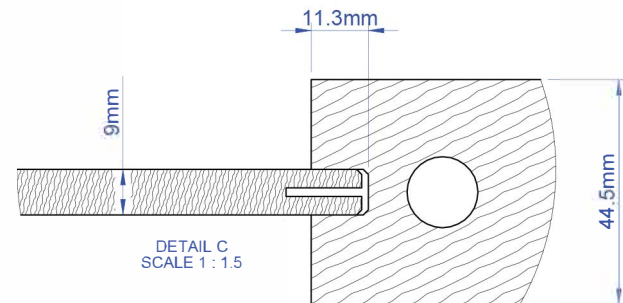

Size in Inch Decimals:

1.77 x 18 x 96

Size in Milimeter:

45 x 457 x 2438

Drawing Code:

A014867

IMPRESSA
DOORS.

SECTION B-B
SCALE 1 : 8

DETAIL C
SCALE 1 : 1.5

SECTION A-A

FLAT PANEL 45 mm (1 3/4") Two Flat Panel 9 mm Darpet Special VG Square Sticking

Last Update: 03/01/2021

FSC Wood Statistic

Size in Inch Decimals:

Size in Milimeter:

Drawing Code:

IMPRESSA
DOORS.

Drawing Scale: 1 : 10

0.040416m³

1.77 x 24 x 96

45 x 610 x 2438

A014868

SECTION B-B
SCALE 1 : 8

DETAIL C
SCALE 1 : 1.5

Drawing Scale: 1 : 10

0.044550m³

1.77 x 28 x 96

45 x 711 x 2438

A014869

FLAT PANEL 45 mm (1 3/4") Two Flat Panel 9 mm Darpet Special VG Square Sticking

	Last Update: 03/01/2021	FSC Wood Statistic	Size in Inch Decimals:	Size in Milimeter:	Drawing Code:	
	Drawing Scale: 1:10	0.046638m ³	1.77 x 30 x 96	45 x 762 x 2438	A014870	