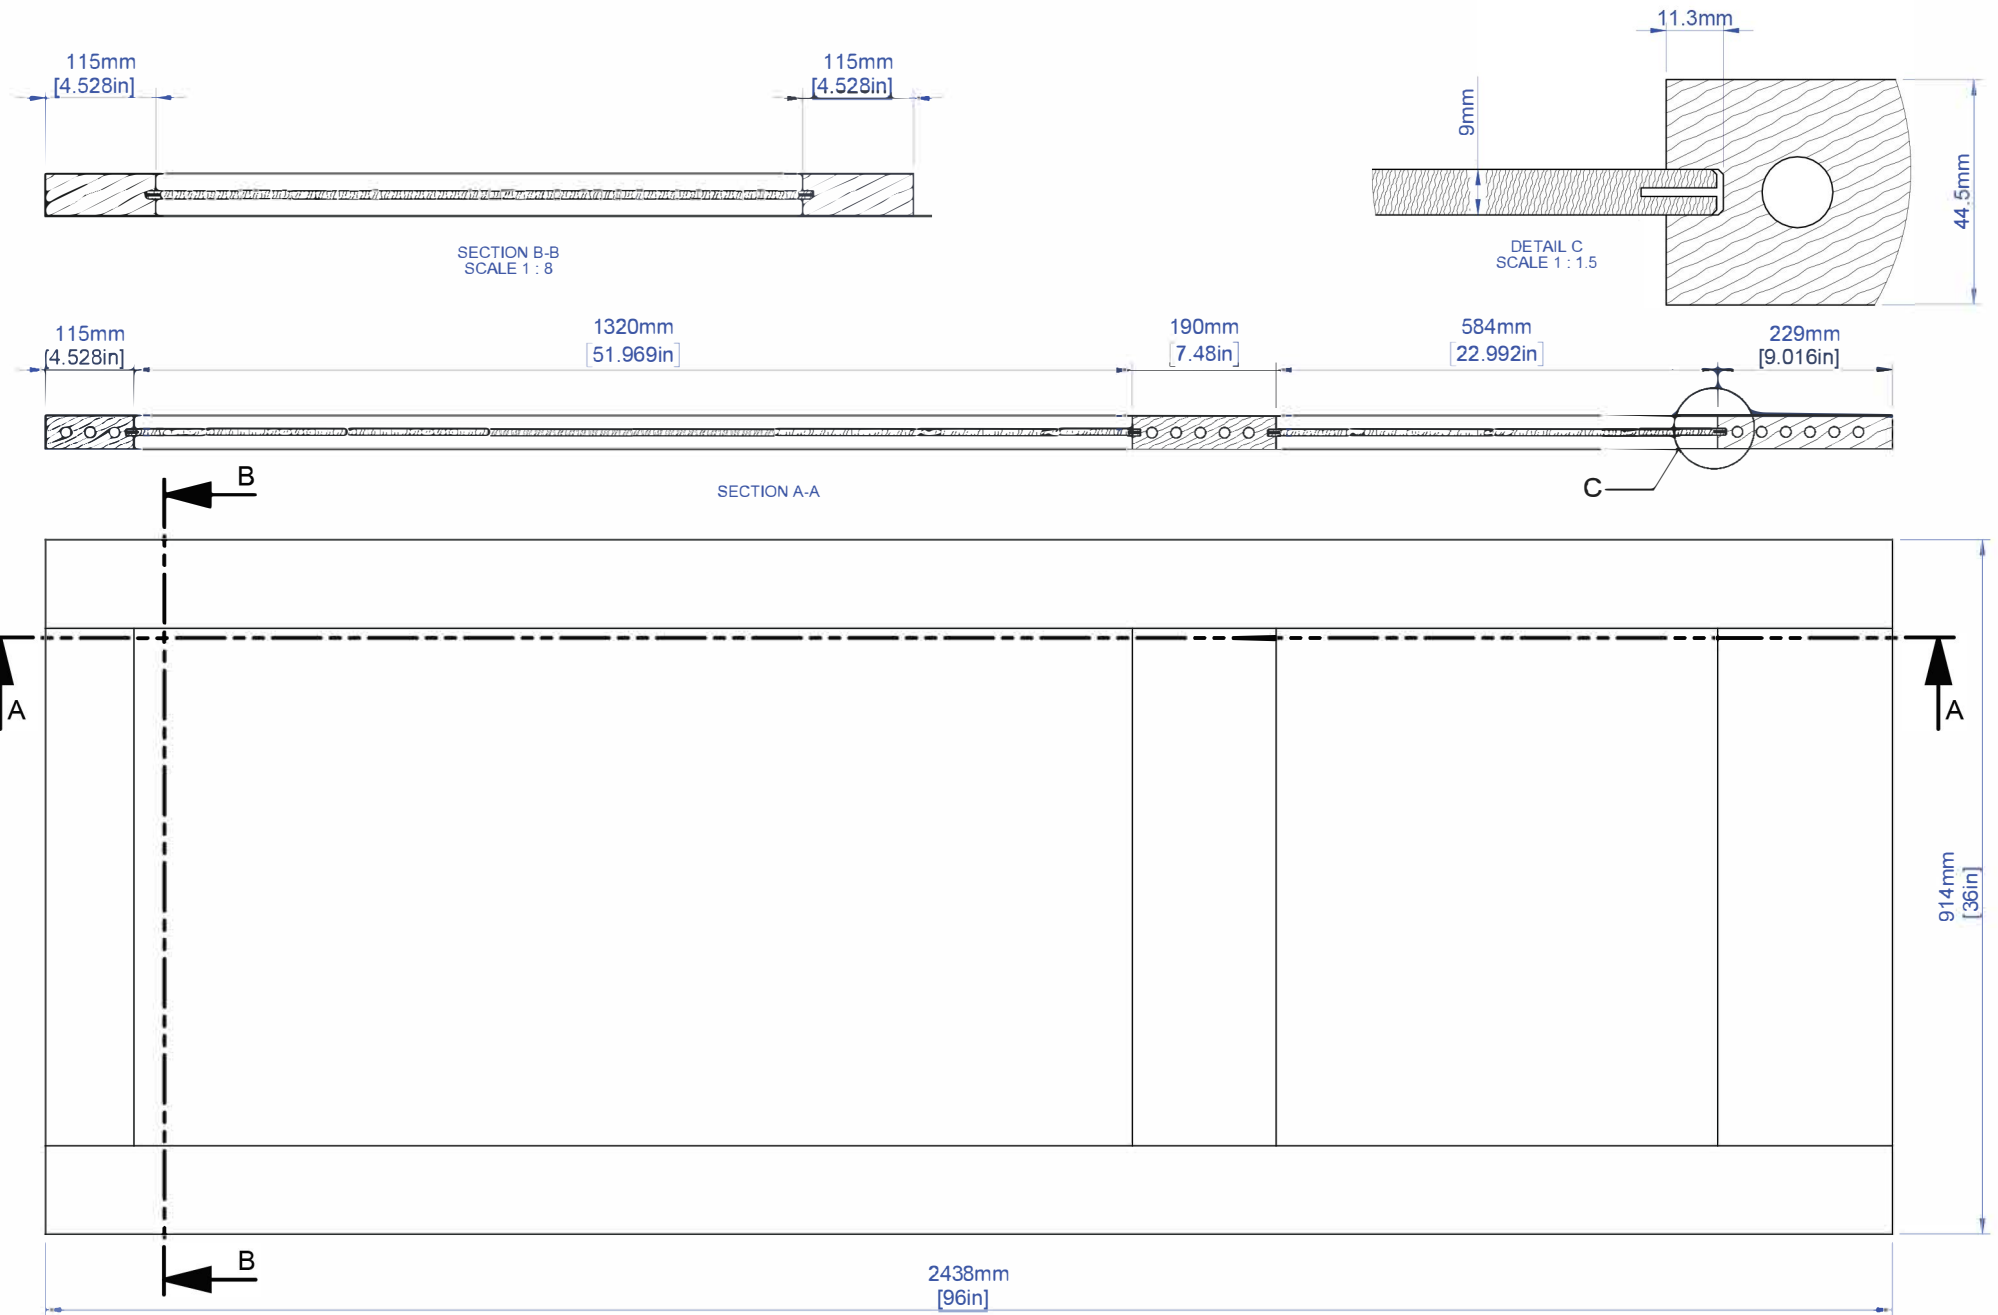

FLAT PANEL 45 mm (1 3/4") Two Flat Panel 9 mm Darpet Special VG Square Sticking

Last Update: 03/01/2021

FSC Wood Statistic

Size in Inch Decimals:

Size in Milimeter:

Drawing Code:

IMPRESSA
DOORS.

Drawing Scale: 1:10

0.052858m³

1.77 x 36 x 96

45 x 914 x 2438

A014855