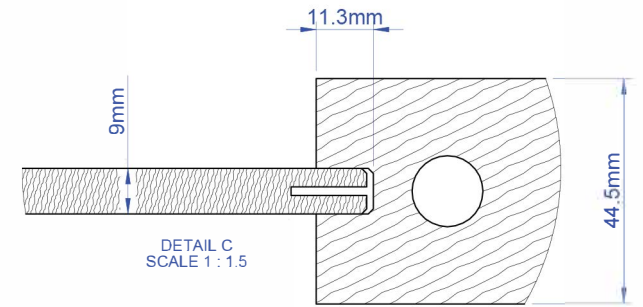

SECTION B-B
SCALE 1 : 8

DETAIL C
SCALE 1 : 1.5

SECTION A-A

FLAT PANEL 45 mm (1 3/4") Two Flat Panel 9 mm Darpet Special VG Square Sticking

Last Update: 03/01/2021

Drawing Scale: 1:10

FSC Wood Statistic

0.034155m³

Size in Inch Decimals:

1.77 x 18 x 96

Size in Milimeter:

45 x 457 x 2438

Drawing Code:

A014867

IMPRESSA
DOORS.

SECTION B-B
SCALE 1 : 8

DETAIL C
SCALE 1 : 1.5

SECTION A-A

FLAT PANEL 45 mm (1 3/4") Two Flat Panel 9 mm Darpet Special VG Square Sticking

Last Update: 03/01/2021

FSC Wood Statistic

Size in Inch Decimals:

Size in Milimeter:

Drawing Code:

IMPRESSA
DOORS.

Drawing Scale: 1 : 10

0.040416m³

1.77 x 24 x 96

45 x 610 x 2438

A014868

SECTION B-B
SCALE 1 : 8

DETAIL C
SCALE 1 : 1.5