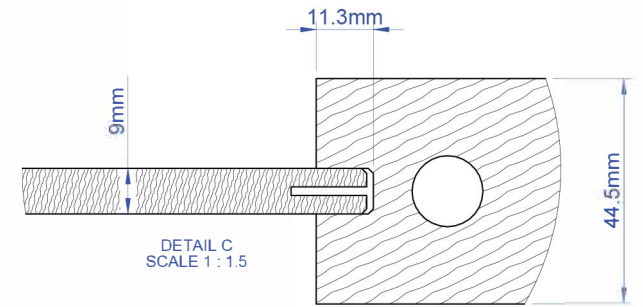

SECTION B-B
SCALE 1 : 8

DETAIL C
SCALE 1 : 1.5

SECTION A-A

FLAT PANEL 45 mm (1 3/4") Two Flat Panel 9 mm Darpet Special VG Square Sticking

Last Update: 03/01/2021

Drawing Scale: 1:10

FSC Wood Statistic

0.034155m³

Size in Inch Decimals:

1.77 x 18 x 96

Size in Milimeter:

45 x 457 x 2438

Drawing Code:

A014867

IMPRESSA
DOORS.

SECTION B-B
SCALE 1 : 8

DETAIL C
SCALE 1 : 1.5

SECTION A-A

FLAT PANEL 45 mm (1 3/4") Two Flat Panel 9 mm Darpet Special VG Square Sticking

Last Update: 03/01/2021

FSC Wood Statistic

Size in Inch Decimals:

Size in Milimeter:

Drawing Code:

IMPRESSA
DOORS.

Drawing Scale: 1 : 10

0.040416m³

1.77 x 24 x 96

45 x 610 x 2438

A014868

SECTION B-B
SCALE 1 : 8

DETAIL C
SCALE 1 : 1.5