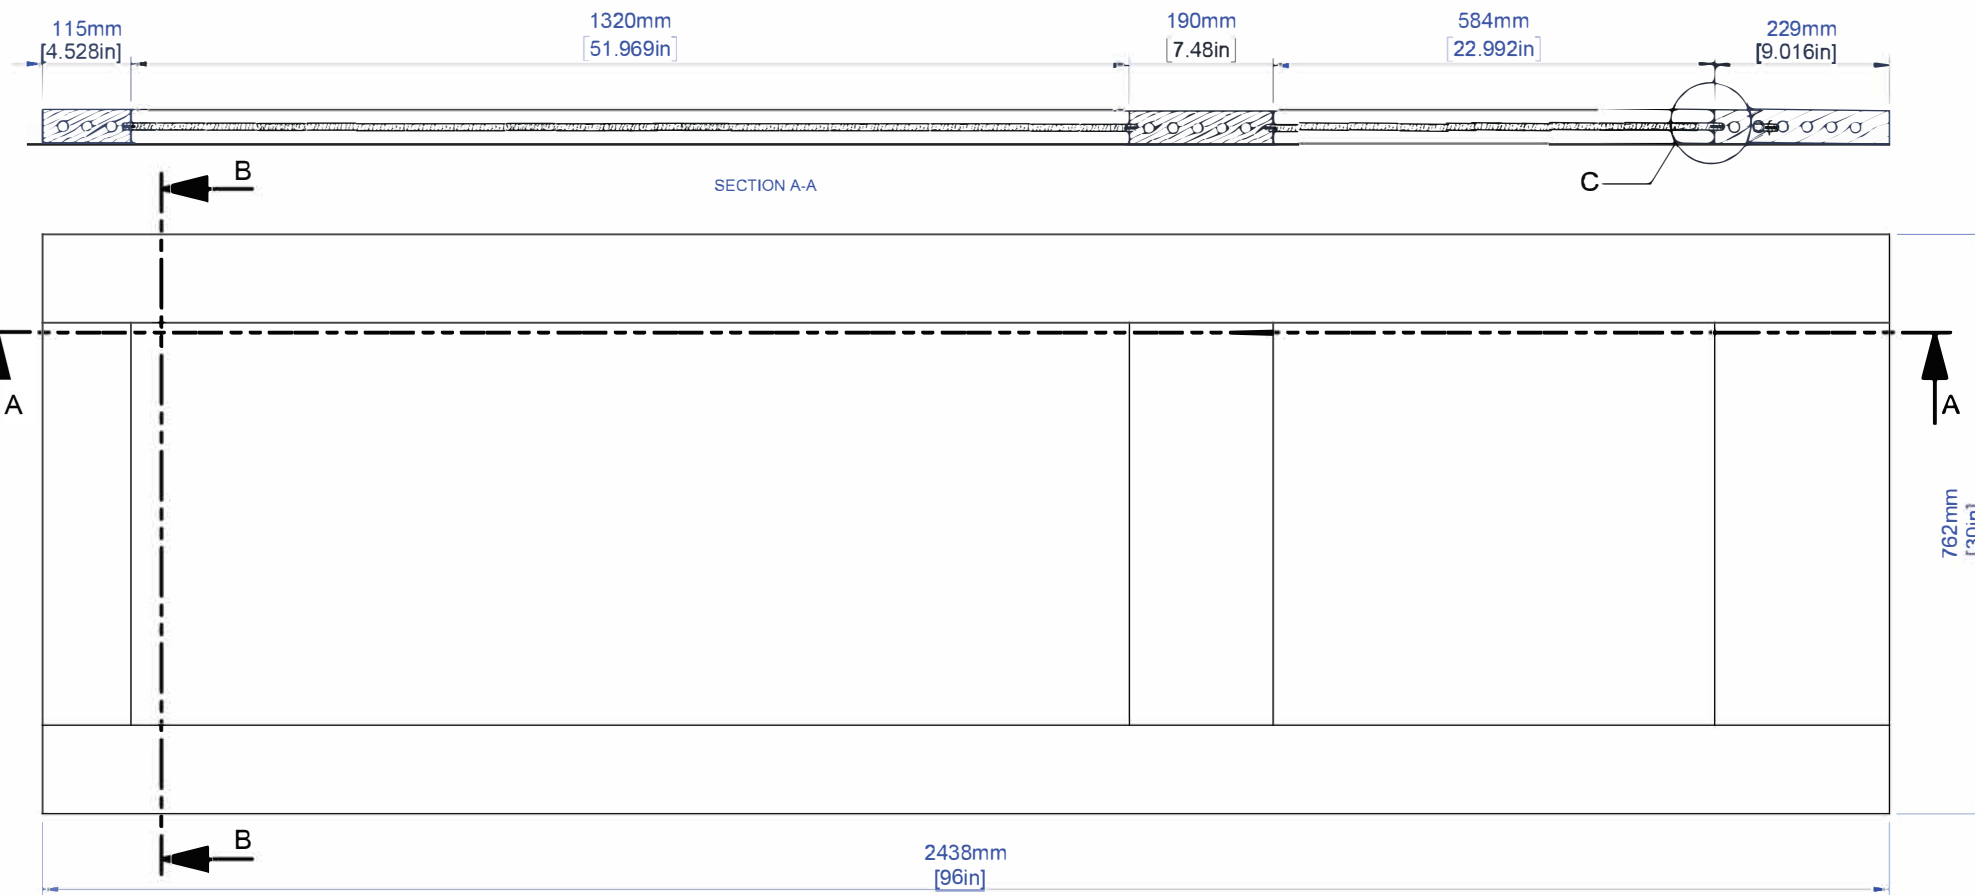

Size in Inch Decimals:

1.77 x 18 x 96

Size in Milimeter:

45 x 457 x 2438

Drawing Code:

A014867

IMPRESSA
DOORS.

SECTION B-B
SCALE 1 : 8

IMPRESSA
DOORS.

Drawing Scale: 1 : 10

0.040416m³

1.77 x 24 x 96

45 x 610 x 2438

A014868

SECTION B-B
SCALE 1 : 8

DETAIL C
SCALE 1 : 1.5

Drawing Scale: 1 : 10

0.044550m³

1.77 x 28 x 96

45 x 711 x 2438

A014869

FLAT PANEL 45 mm (1 3/4") Two Flat Panel 9 mm Darpet Special VG Square Sticking

	Last Update: 03/01/2021	FSC Wood Statistic	Size in Inch Decimals:	Size in Milimeter:	Drawing Code:	
	Drawing Scale: 1:10	0.046638m ³	1.77 x 30 x 96	45 x 762 x 2438	A014870	

FLAT PANEL 45 mm (1 3/4") Two Flat Panel 9 mm Darpet Special VG Square Sticking

	Last Update: 03/01/2021	FSC Wood Statistic	Size in Inch Decimals:	Size in Milimeter:	Drawing Code:	
	Drawing Scale: 1:10	0.048725m ³	1.77 x 32 x 96	45 x 813 x 2438	A014871	