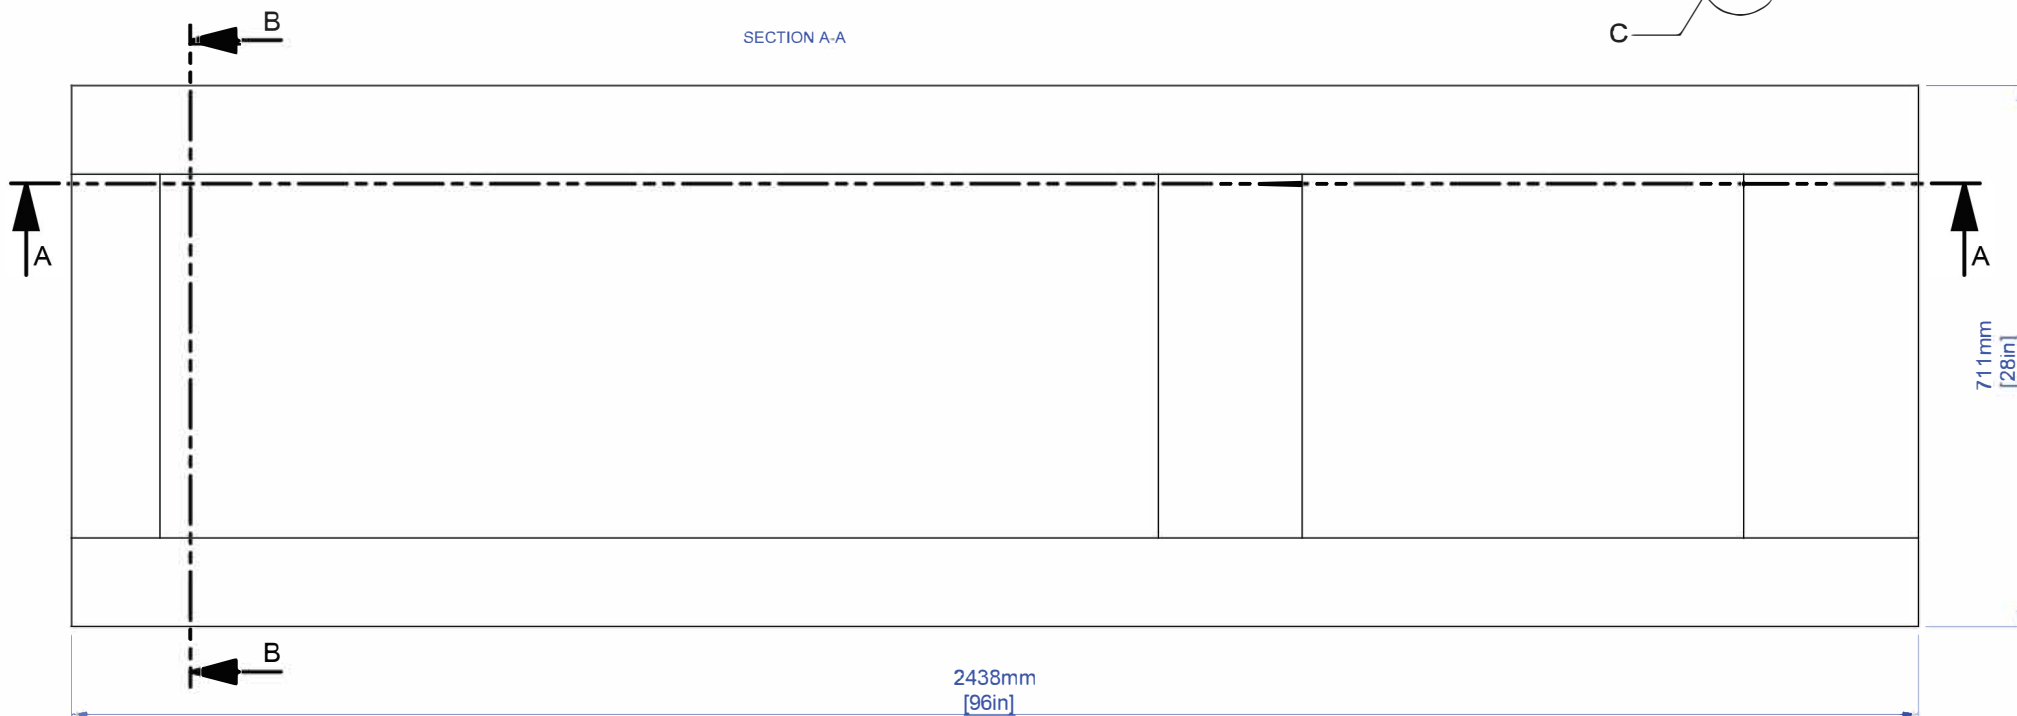

Size in Inch Decimals:

1.77 x 18 x 96

Size in Milimeter:

45 x 457 x 2438

Drawing Code:

A014867

IMPRESSA
DOORS.

SECTION B-B
SCALE 1 : 8

IMPRESSA
DOORS.

Drawing Scale: 1 : 10

0.040416m³

1.77 x 24 x 96

45 x 610 x 2438

A014868

SECTION B-B
SCALE 1 : 8

DETAIL C
SCALE 1 : 1.5

SECTION A-A

FLAT PANEL 45 mm (1 3/4") Two Flat Panel 9 mm Darpet Special VG Square Sticking

Last Update: 03/01/2021

FSC Wood Statistic

Size in Inch Decimals:

Size in Milimeter:

Drawing Code:

IMPRESSA
FLOORS.

Drawing Scale: 1 : 10

0.044550m³

1.77 x 28 x 96

45 x 711 x 2438

A014869

FLAT PANEL 45 mm (1 3/4") Two Flat Panel 9 mm Darpet Special VG Square Sticking

	Last Update: 03/01/2021	FSC Wood Statistic	Size in Inch Decimals:	Size in Milimeter:	Drawing Code:	
	Drawing Scale: 1:10	0.046638m ³	1.77 x 30 x 96	45 x 762 x 2438	A014870	