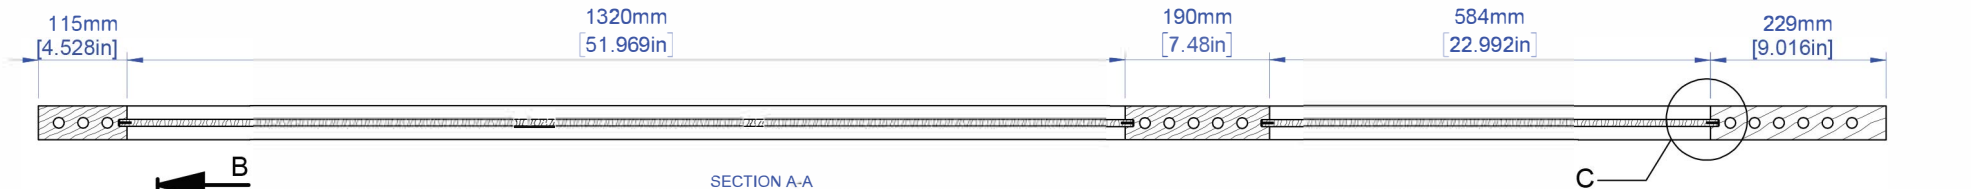

Size in Inch Decimals:

1.77 x 18 x 96

Size in Milimeter:

45 x 457 x 2438

Drawing Code:

A014867

IMPRESSA
DOORS.

SECTION B-B
SCALE 1 : 8

SECTION A-A

FLAT PANEL 45 mm (1 3/4") Two Flat Panel 9 mm Darpet Special VG Square Sticking

Last Update: 03/01/2021

FSC Wood Statistic

Size in Inch Decimals:

Size in Milimeter:

Drawing Code:

IMPRESSA
FLOORS.

Drawing Scale: 1 : 10

0.044550m³

1.77 x 28 x 96

45 x 711 x 2438

A014869

FLAT PANEL 45 mm (1 3/4") Two Flat Panel 9 mm Darpet Special VG Square Sticking

	Last Update: 03/01/2021	FSC Wood Statistic	Size in Inch Decimals:	Size in Milimeter:	Drawing Code:	
	Drawing Scale: 1:10	0.046638m ³	1.77 x 30 x 96	45 x 762 x 2438	A014870	

FLAT PANEL 45 mm (1 3/4") Two Flat Panel 9 mm Darpet Special VG Square Sticking

	Last Update: 03/01/2021	FSC Wood Statistic	Size in Inch Decimals:	Size in Milimeter:	Drawing Code:	
	Drawing Scale: 1:10	0.048725m ³	1.77 x 32 x 96	45 x 813 x 2438	A014871	