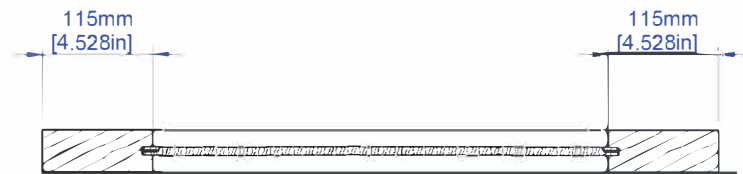

Size in Inch Decimals:

1.77 x 18 x 96

Size in Milimeter:

45 x 457 x 2438

Drawing Code:

A014867

IMPRESSA
DOORS.

SECTION B-B
SCALE 1 : 8

IMPRESSA
DOORS.

Drawing Scale: 1 : 10

0.040416m³

1.77 x 24 x 96

45 x 610 x 2438

A014868

SECTION B-B
SCALE 1 : 8

DETAIL C
SCALE 1 : 1.5

SECTION A-A

FLAT PANEL 45 mm (1 3/4") Two Flat Panel 9 mm Darpet Special VG Square Sticking

Last Update: 03/01/2021

FSC Wood Statistic

Size in Inch Decimals:

Size in Milimeter:

Drawing Code:

IMPRESSA
FLOORS.

Drawing Scale: 1 : 10

0.044550m³

1.77 x 28 x 96

45 x 711 x 2438

A014869

FLAT PANEL 45 mm (1 3/4") Two Flat Panel 9 mm Darpet Special VG Square Sticking

	Last Update: 03/01/2021	FSC Wood Statistic	Size in Inch Decimals:	Size in Milimeter:	Drawing Code:	
	Drawing Scale: 1:10	0.046638m ³	1.77 x 30 x 96	45 x 762 x 2438	A014870	