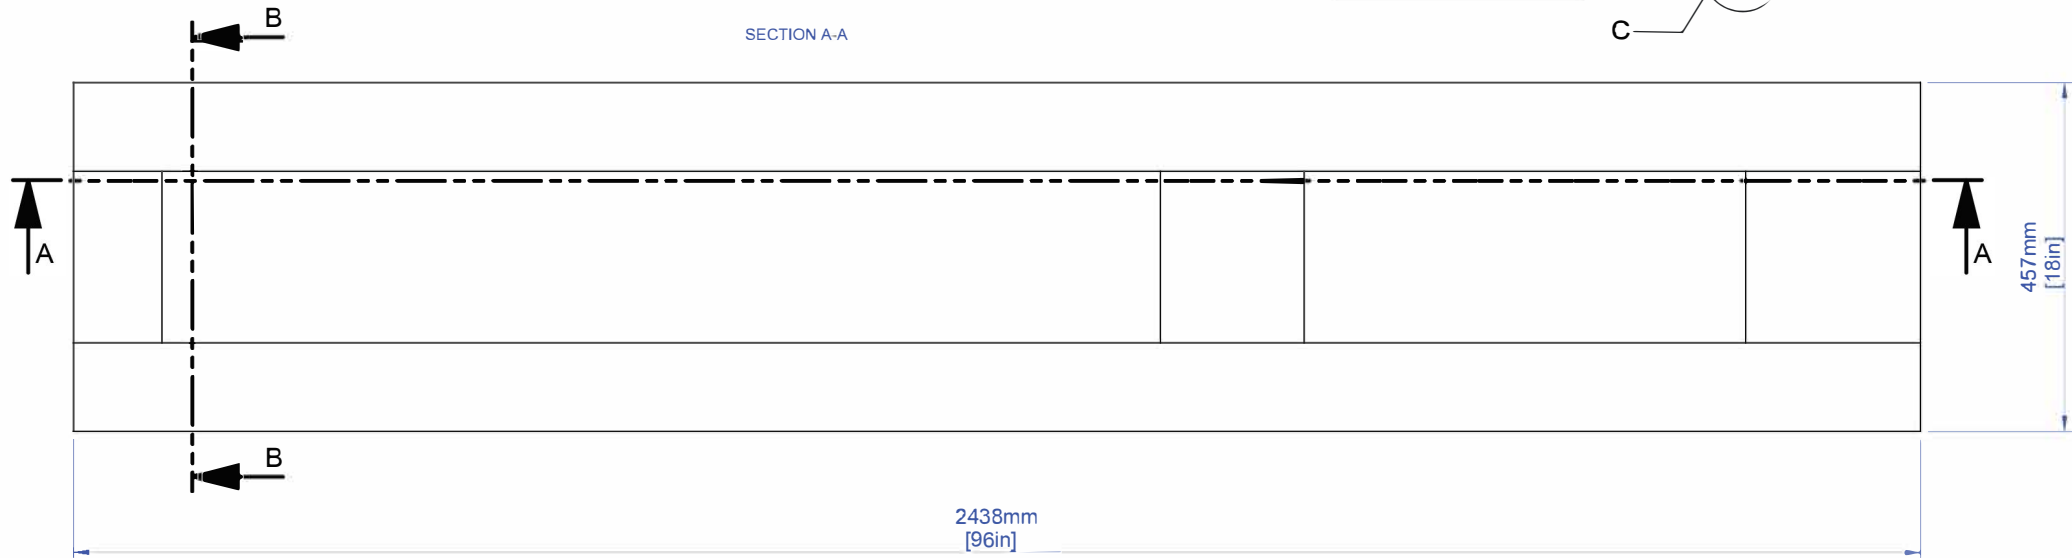

SECTION B-B
SCALE 1 : 8

DETAIL C
SCALE 1 : 1.5

SECTION A-A

FLAT PANEL 45 mm (1 3/4") Two Flat Panel 9 mm Darpet Special VG Square Sticking

Last Update: 03/01/2021

Drawing Scale: 1:10

FSC Wood Statistic

0.034155m³

Size in Inch Decimals:

1.77 x 18 x 96

Size in Milimeter:

45 x 457 x 2438

Drawing Code:

A014867

IMPRESSA
DOORS.

SECTION B-B
SCALE 1 : 8

DETAIL C
SCALE 1 : 1.5

SECTION A-A

FLAT PANEL 45 mm (1 3/4") Two Flat Panel 9 mm Darpet Special VG Square Sticking

Last Update: 03/01/2021

FSC Wood Statistic

Size in Inch Decimals:

Size in Milimeter:

Drawing Code:

IMPRESSA
DOORS.

Drawing Scale: 1 : 10

0.040416m³

1.77 x 24 x 96

45 x 610 x 2438

A014868

SECTION B-B
SCALE 1 : 8

DETAIL C
SCALE 1 : 1.5