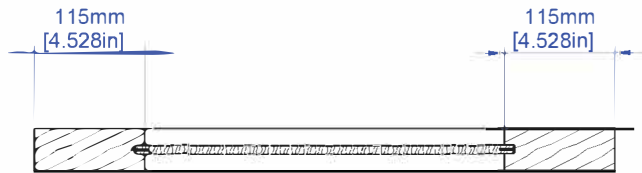

SECTION B-B
SCALE 1 : 8

DETAIL C
SCALE 1 : 1.5

SECTION A-A

FLAT PANEL 45 mm (1 3/4") Two Flat Panel 9 mm Darpet Special VG Square Sticking

Last Update: 03/01/2021

Drawing Scale: 1:10

FSC Wood Statistic

0.034155m³

Size in Inch Decimals:

1.77 x 18 x 96

Size in Milimeter:

45 x 457 x 2438

Drawing Code:

A014867

IMPRESSA
DOORS.

SECTION B-B
SCALE 1 : 8

DETAIL C
SCALE 1 : 1.5

SECTION A-A

FLAT PANEL 45 mm (1 3/4") Two Flat Panel 9 mm Darpet Special VG Square Sticking

Last Update: 03/01/2021

FSC Wood Statistic

Size in Inch Decimals:

Size in Milimeter:

Drawing Code:

IMPRESSA
DOORS.

Drawing Scale: 1 : 10

0.040416m³

1.77 x 24 x 96

45 x 610 x 2438

A014868

SECTION B-B
SCALE 1 : 8

DETAIL C
SCALE 1 : 1.5