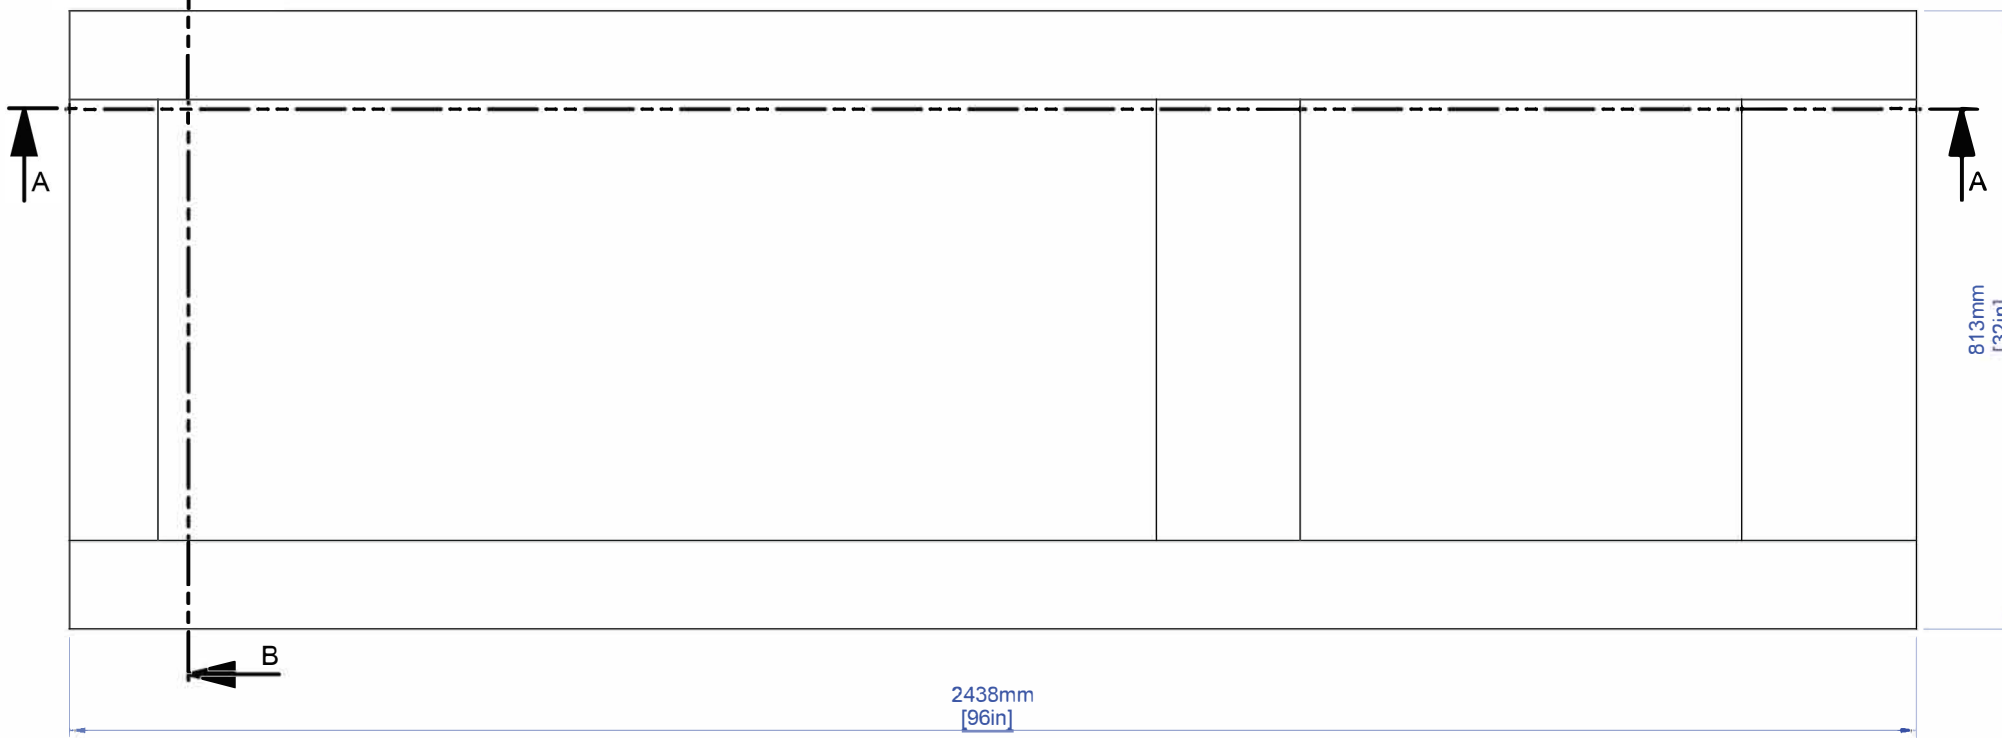

Size in Inch Decimals:

1.77 x 18 x 96

Size in Milimeter:

45 x 457 x 2438

Drawing Code:

A014867

IMPRESSA
DOORS.

SECTION B-B
SCALE 1 : 8

IMPRESSA
DOORS.

Drawing Scale: 1 : 10

0.040416m³

1.77 x 24 x 96

45 x 610 x 2438

A014868

SECTION B-B
SCALE 1 : 8

DETAIL C
SCALE 1 : 1.5

Drawing Scale: 1 : 10

0.044550m³

1.77 x 28 x 96

45 x 711 x 2438

A014869

FLAT PANEL 45 mm (1 3/4") Two Flat Panel 9 mm Darpet Special VG Square Sticking

	Last Update: 03/01/2021	FSC Wood Statistic	Size in Inch Decimals:	Size in Milimeter:	Drawing Code:	
	Drawing Scale: 1:10	0.046638m ³	1.77 x 30 x 96	45 x 762 x 2438	A014870	

FLAT PANEL 45 mm (1 3/4") Two Flat Panel 9 mm Darpet Special VG Square Sticking

	Last Update: 03/01/2021	FSC Wood Statistic	Size in Inch Decimals:	Size in Milimeter:	Drawing Code:	
	Drawing Scale: 1:10	0.048725m ³	1.77 x 32 x 96	45 x 813 x 2438	A014871	