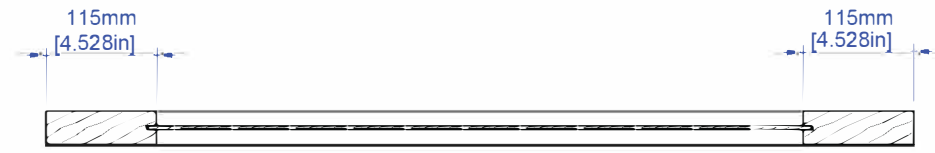

SECTION B-B
SCALE 1 : 8

DETAIL C
SCALE 1 : 1.5

SECTION A-A

3326314Rw

FRENCH GLAZED 35mm (1 3/8") 1Lite Standard Square Sticking 4mm Glass

	Last Update: 03/01/2021	FSC Wood Statistic	Size in Inch Decimals:	Size in Milimeter:	Drawing Code:	
	Drawing Scale: 1:10	0.023574m ³	1.38 x 24 x 80	35 x 610 x 2032	A006369	

All products may incur slight alterations or modifications without any prior notice.

Measures mentioned herein are subject to the usual tolerances in the manufacturing process and can vary up to +/- 1/16" Inch decimals (ca. 1.58750 mm)

SECTION B-B
SCALE 1 : 8

DETAIL C
SCALE 1 : 1.5

SECTION A-A

3326373Rw

FRENCH GLAZED 35mm (1 3/8") 1Lite Standard Square Sticking 4mm Glass

Last Update: 03/01/2021

FSC Wood Statistic

Size in Inch Decimals:

Size in Milimeter:

Drawing Code:

**IMPRESSA
DOORS.**

Drawing Scale: 1:10

0.029325m³

1.38 x 36 x 80

35 x 914 x 2032

A006362