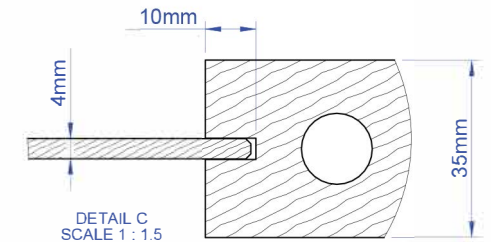

SECTION B-B
SCALE 1 : 8

DETAIL C
SCALE 1 : 1.5

SECTION A-A

3326314Rw

FRENCH GLAZED 35mm (1 3/8") 1Lite Standard Square Sticking 4mm Glass

	Last Update: 03/01/2021	FSC Wood Statistic	Size in Inch Decimals:	Size in Milimeter:	Drawing Code:	
	Drawing Scale: 1:10	0.023574m ³	1.38 x 24 x 80	35 x 610 x 2032	A006369	

All products may incur slight alterations or modifications without any prior notice.

Measures mentioned herein are subject to the usual tolerances in the manufacturing process and can vary up to +/- 1/16" Inch decimals (ca. 1.58750 mm)

SECTION B-B
SCALE 1 : 8

DETAIL C
SCALE 1 : 1.5

SECTION A-A

3326373Rw

FRENCH GLAZED 35mm (1 3/8") 1Lite Standard Square Sticking 4mm Glass

Last Update: 03/01/2021

FSC Wood Statistic

Size in Inch Decimals:

Size in Milimeter:

Drawing Code:

**IMPRESSA
DOORS.**

Drawing Scale: 1:10

0.029325m³

1.38 x 36 x 80

35 x 914 x 2032

A006362