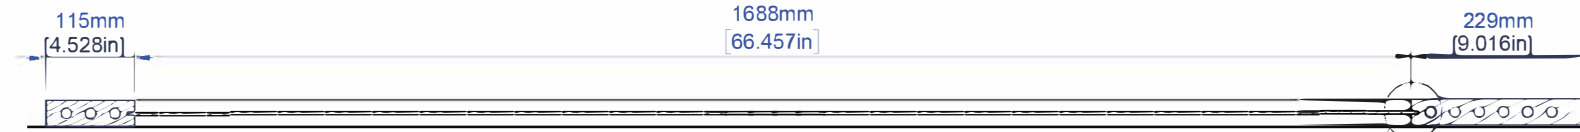

SECTION B-B
SCALE 1 : 8

DETAIL C
SCALE 1 : 1.5

SECTION A-A

3326314Rw

FRENCH GLAZED 35mm (1 3/8") 1Lite Standard Square Sticking 4mm Glass

	Last Update: 03/01/2021	FSC Wood Statistic	Size in Inch Decimals:	Size in Milimeter:	Drawing Code:	
	Drawing Scale: 1:10	0.023574m ³	1.38 x 24 x 80	35 x 610 x 2032	A006369	

All products may incur slight alterations or modifications without any prior notice.

Measures mentioned herein are subject to the usual tolerances in the manufacturing process and can vary up to +/- 1/16" Inch decimals (ca. 1.58750 mm)

SECTION B-B
SCALE 1 : 8

DETAIL C
SCALE 1 : 1.5

SECTION A-A

3326373Rw

FRENCH GLAZED 35mm (1 3/8") 1Lite Standard Square Sticking 4mm Glass

Last Update: 03/01/2021

FSC Wood Statistic

Size in Inch Decimals:

Size in Milimeter:

Drawing Code:

**IMPRESSA
DOORS.**

Drawing Scale: 1:10

0.029325m³

1.38 x 36 x 80

35 x 914 x 2032

A006362