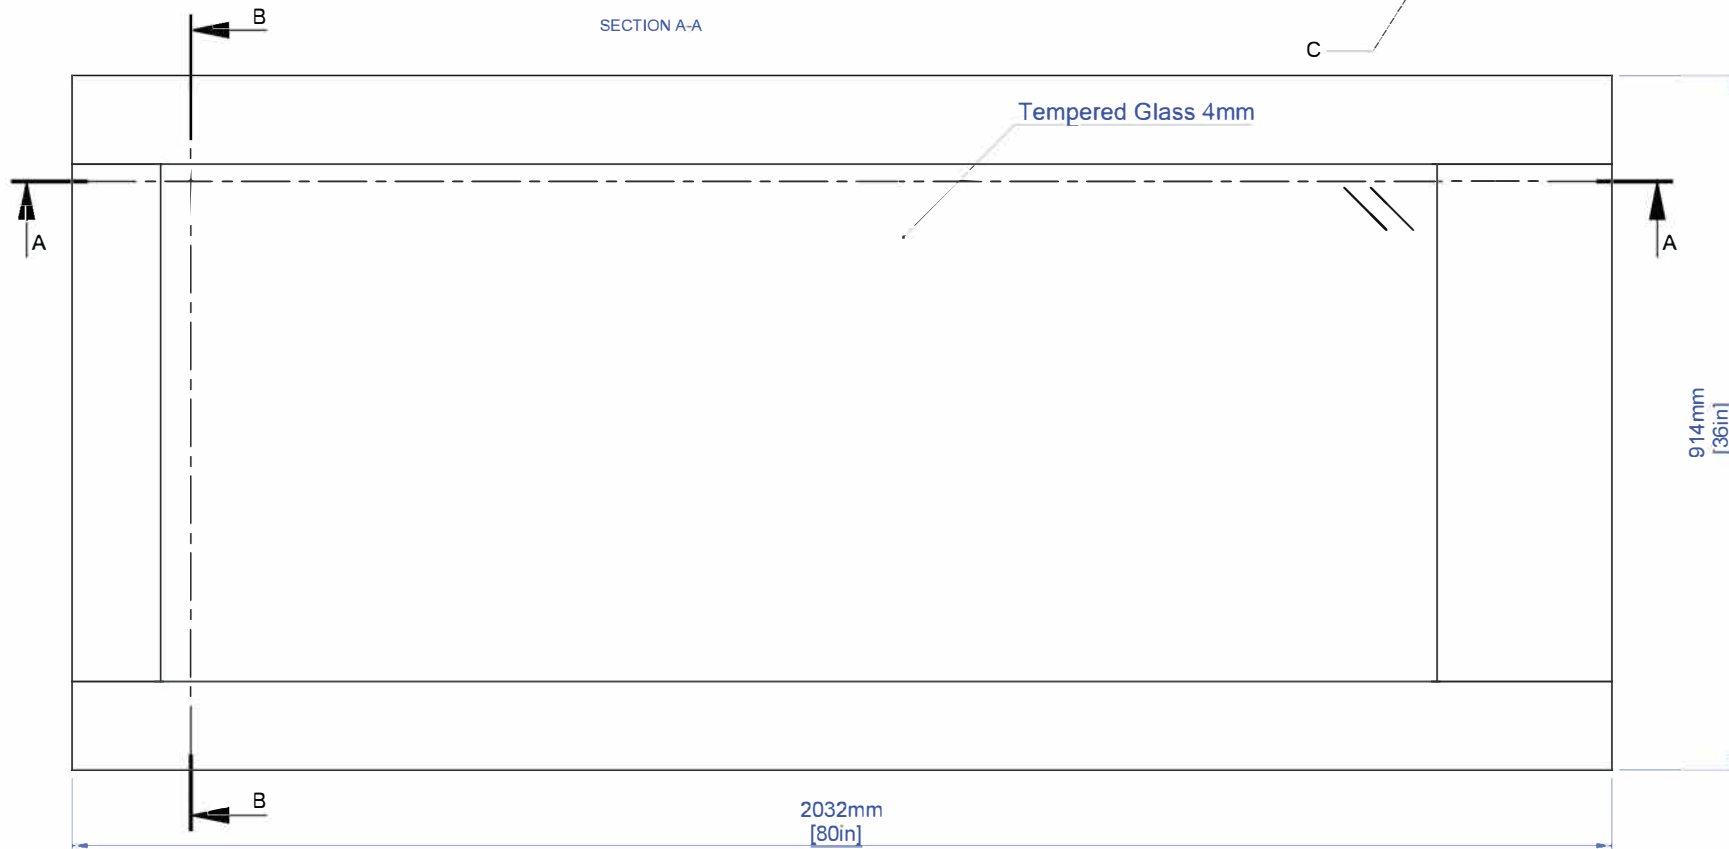

SECTION B-B
SCALE 1 : 8

DETAIL C
SCALE 1 : 1.5

SECTION A-A

3326314Rw

FRENCH GLAZED 35mm (1 3/8") 1Lite Standard Square Sticking 4mm Glass

	Last Update: 03/01/2021	FSC Wood Statistic	Size in Inch Decimals:	Size in Milimeter:	Drawing Code:	
	Drawing Scale: 1:10	0.023574m ³	1.38 x 24 x 80	35 x 610 x 2032	A006369	

All products may incur slight alterations or modifications without any prior notice.

Measures mentioned herein are subject to the usual tolerances in the manufacturing process and can vary up to +/- 1/16" Inch decimals (ca. 1.58750 mm)

SECTION B-B
SCALE 1 : 8

DETAIL C
SCALE 1 : 1.5

SECTION A-A

3326373Rw

FRENCH GLAZED 35mm (1 3/8") 1Lite Standard Square Sticking 4mm Glass

Last Update: 03/01/2021

FSC Wood Statistic

Size in Inch Decimals:

Size in Milimeter:

Drawing Code:

**IMPRESSA
DOORS.**

Drawing Scale: 1:10

0.029325m³

1.38 x 36 x 80

35 x 914 x 2032

A006362