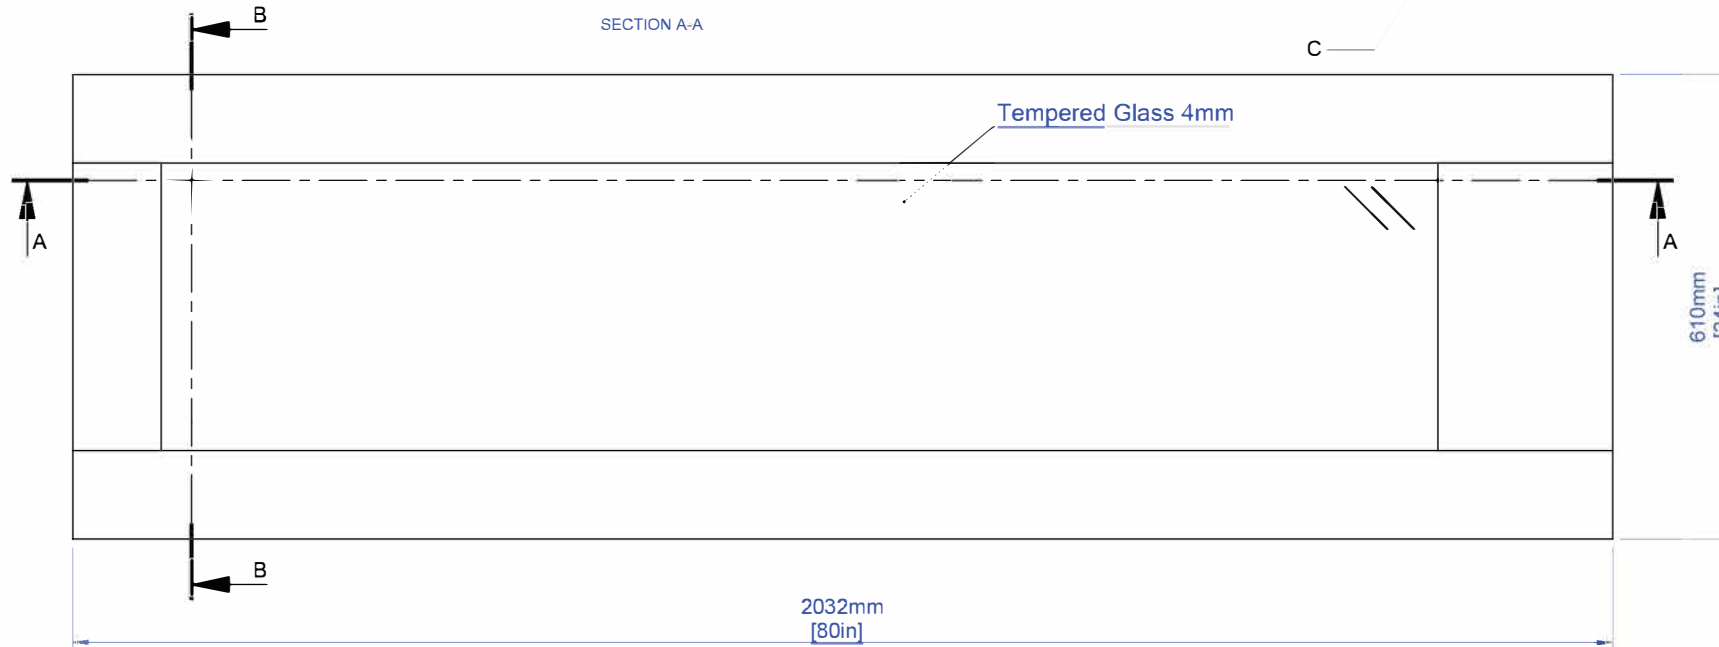

SECTION B-B
SCALE 1 : 8

DETAIL C
SCALE 1 : 1.5

SECTION A-A

3326314Rw

FRENCH GLAZED 35mm (1 3/8") 1Lite Standard Square Sticking 4mm Glass

	Last Update: 03/01/2021	FSC Wood Statistic	Size in Inch Decimals:	Size in Milimeter:	Drawing Code:	
	Drawing Scale: 1:10	0.023574m ³	1.38 x 24 x 80	35 x 610 x 2032	A006369	

All products may incur slight alterations or modifications without any prior notice.

Measures mentioned herein are subject to the usual tolerances in the manufacturing process and can vary up to +/- 1/16" Inch decimals (ca. 1.58750 mm)

SECTION B-B
SCALE 1 : 8

DETAIL C
SCALE 1 : 1.5

SECTION A-A

3326373Rw

FRENCH GLAZED 35mm (1 3/8") 1Lite Standard Square Sticking 4mm Glass

Last Update: 03/01/2021

FSC Wood Statistic

Size in Inch Decimals:

Size in Milimeter:

Drawing Code:

**IMPRESSA
DOORS.**

Drawing Scale: 1:10

0.029325m³

1.38 x 36 x 80

35 x 914 x 2032

A006362