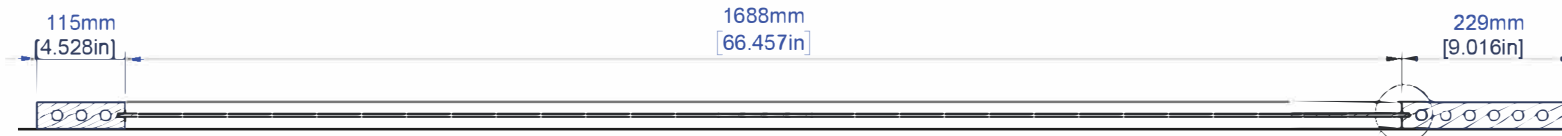

SECTION B-B
SCALE 1 : 8

DETAIL C
SCALE 1 : 1.5

SECTION A-A

3326314Rw

FRENCH GLAZED 35mm (1 3/8") 1Lite Standard Square Sticking 4mm Glass

	Last Update: 03/01/2021	FSC Wood Statistic	Size in Inch Decimals:	Size in Milimeter:	Drawing Code:	
	Drawing Scale: 1:10	0.023574m ³	1.38 x 24 x 80	35 x 610 x 2032	A006369	

All products may incur slight alterations or modifications without any prior notice.

Measures mentioned herein are subject to the usual tolerances in the manufacturing process and can vary up to +/- 1/16" Inch decimals (ca. 1.58750 mm)

SECTION B-B
SCALE 1 : 8

DETAIL C
SCALE 1 : 1.5

SECTION A-A

3326373Rw

FRENCH GLAZED 35mm (1 3/8") 1Lite Standard Square Sticking 4mm Glass

Last Update: 03/01/2021

FSC Wood Statistic

Size in Inch Decimals:

Size in Milimeter:

Drawing Code:

**IMPRESSA
DOORS.**

Drawing Scale: 1:10

0.029325m³

1.38 x 36 x 80

35 x 914 x 2032

A006362