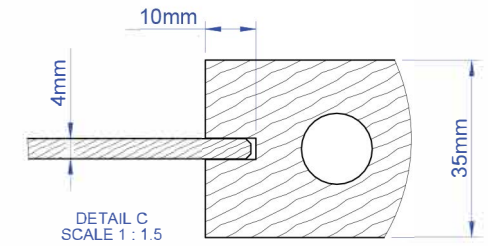

SECTION B-B
SCALE 1 : 8

DETAIL C
SCALE 1 : 1.5

SECTION A-A

3326314Rw

FRENCH GLAZED 35mm (1 3/8") 1Lite Standard Square Sticking 4mm Glass

	Last Update: 03/01/2021	FSC Wood Statistic	Size in Inch Decimals:	Size in Milimeter:	Drawing Code:	
	Drawing Scale: 1:10	0.023574m ³	1.38 x 24 x 80	35 x 610 x 2032	A006369	

All products may incur slight alterations or modifications without any prior notice.

Measures mentioned herein are subject to the usual tolerances in the manufacturing process and can vary up to +/- 1/16" Inch decimals (ca. 1.58750 mm)

SECTION B-B
SCALE 1 : 8

DETAIL C
SCALE 1 : 1.5

SECTION A-A

3326373Rw

FRENCH GLAZED 35mm (1 3/8") 1Lite Standard Square Sticking 4mm Glass

Last Update: 03/01/2021

FSC Wood Statistic

Size in Inch Decimals:

Size in Milimeter:

Drawing Code:

**IMPRESSA
DOORS.**

Drawing Scale: 1:10

0.029325m³

1.38 x 36 x 80

35 x 914 x 2032

A006362