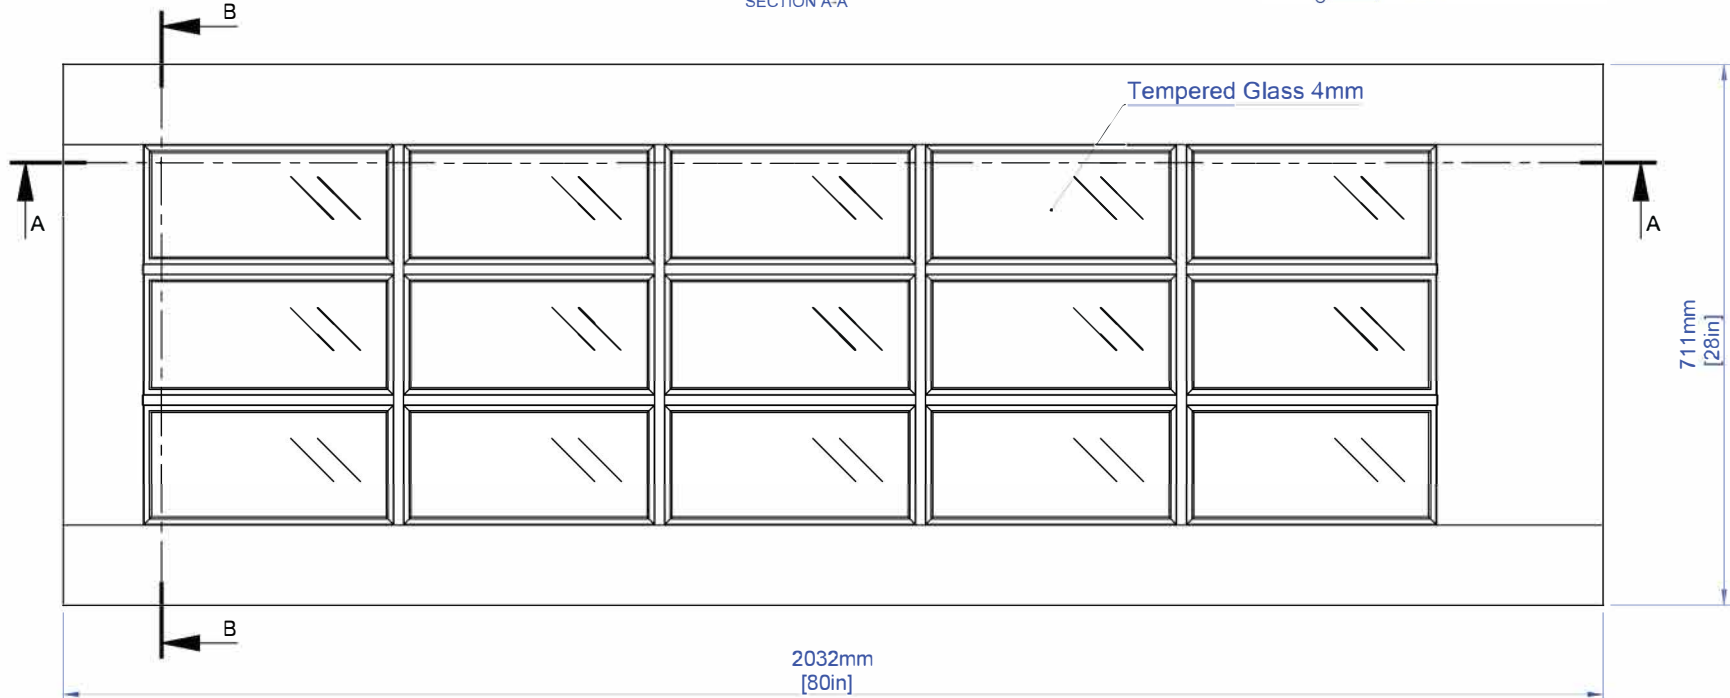

3226883Rw 3330036Kn

FRENCH GLAZED 35mm (1 3/8") 10Lite Standard Ovolo Sticking 4mm Glass

Last Update: 03/01/2021

FSC Wood Statistic

Size in Inch Decimals:

Size in Milimeter:

Drawing Code:

IMPRESSA
DOORS.

Drawing Scale: 1 : 10

0.025394m³

1.38 x 24 x 80

35 x 610 x 2032

A006215

SECTION B-B
SCALE 1 : 8

DETAIL C
SCALE 1 : 1.5

SECTION A-A

3227251Rw 3332047Kn

FRENCH GLAZED 35mm (1 3/8") 15Lite Standard Ovolo Sticking 4mm Glass

	Last Update: 03/01/2021	FSC Wood Statistic	Size in Inch Decimals:	Size in Milimeter:	Drawing Code:	
	Drawing Scale: 1 : 10	0.028756m ³	1.38 x 28 x 80	35 x 711 x 2032	A006277	

Drawing Code:

**IMPRESSA
DOORS.**

Drawing Scale: 1 : 10

0.026721m³

1.38 x 30 x 80

35 x 762 x 2032

A006279

SECTION B-B
SCALE 1 : 8