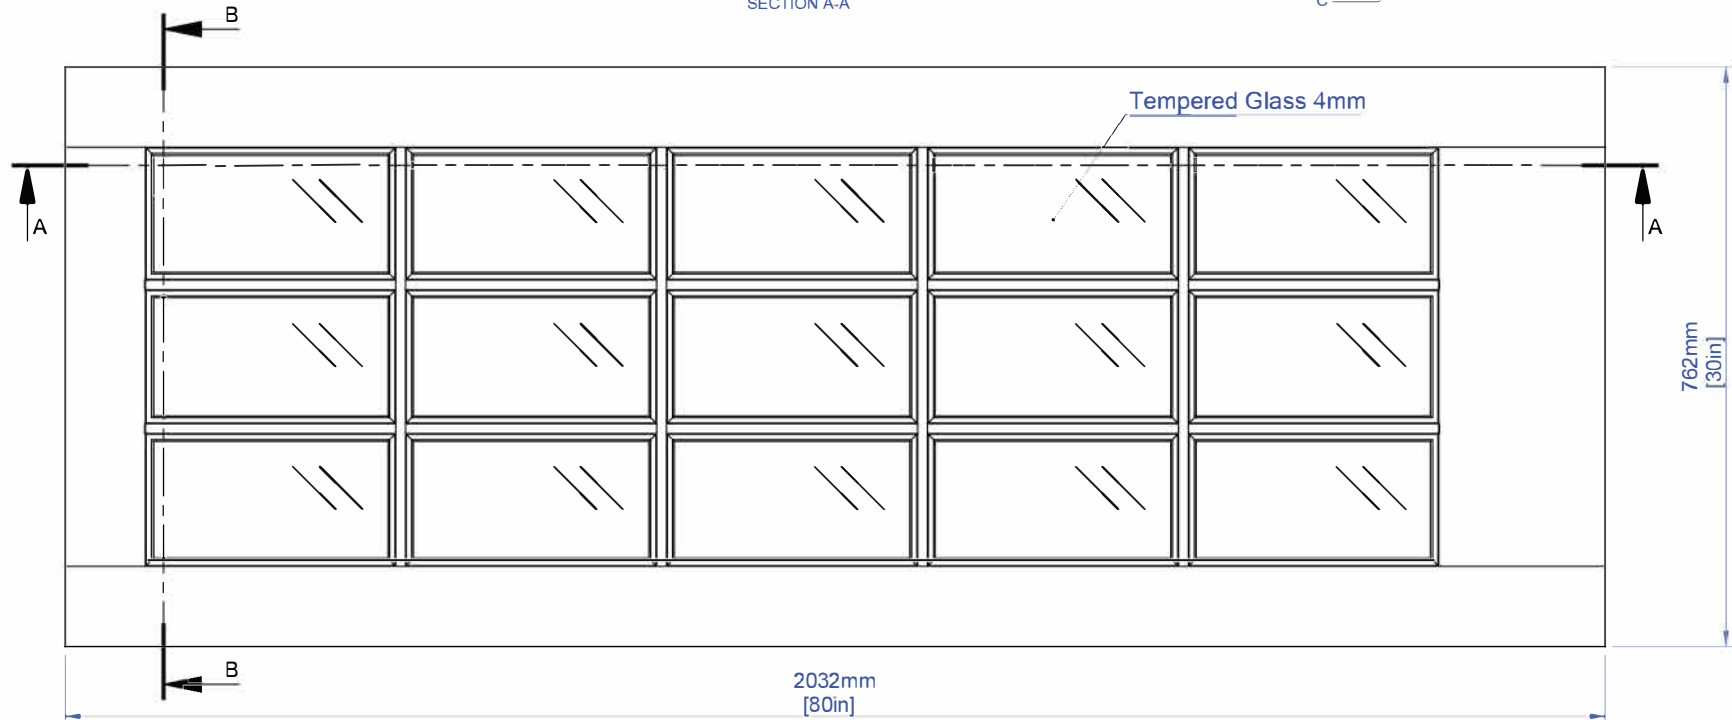

SECTION B-B
SCALE 1 : 8

DETAIL C
SCALE 1 : 1.5

SECTION A-A

FRENCH GLAZED 35mm (1 3/8") 15Lite Standard Ovolo Sticking 4mm Glass

Last Update: 03/01/2021

FSC Wood Statistic

Size in Inch Decimals:

Size in Milimeter:

Drawing Code:

**IMPRESSA
DOORS.**

Drawing Scale: 1 : 10

0.026721m³

1.38 x 30 x 80

35 x 762 x 2032

A006279

SECTION B-B
SCALE 1 : 8

Size in Milimeter:
35 x 914 x 2032

Drawing Code:
A006282

IMPRESSA
DOORS.