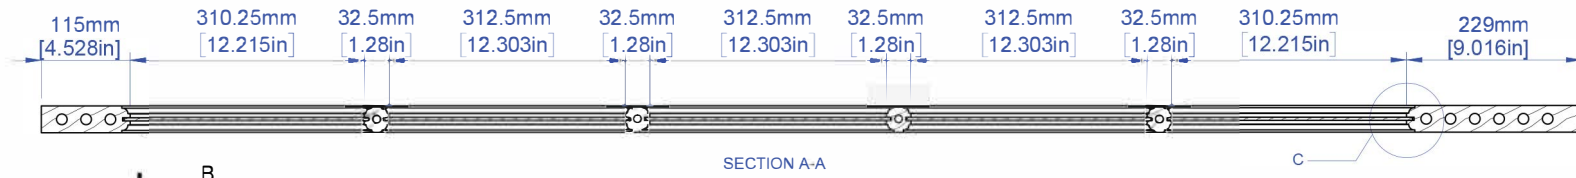

Drawing Scale: 1:10

0.020859m³

1.38 x 18 x 80

35 x 457 x 2032

A002037

SECTION B-B
SCALE 1 : 8

DETAIL C
SCALE 1 : 1.5

SECTION A-A

3226883Rw 3330036Kn

FRENCH GLAZED 35mm (1 3/8") 10Lite Standard Ovolo Sticking 4mm Glass

Last Update: 03/01/2021

FSC Wood Statistic

Size in Inch Decimals:

Size in Milimeter:

Drawing Code:

IMPRESSA
DOORS.

Drawing Scale: 1 : 10

0.025394m³

1.38 x 24 x 80

35 x 610 x 2032

A006215

SECTION B-B
SCALE 1 : 8

DETAIL C
SCALE 1 : 1.5

SECTION A-A

3227251Rw 3332047Kn

FRENCH GLAZED 35mm (1 3/8") 15Lite Standard Ovolo Sticking 4mm Glass

	Last Update: 03/01/2021	FSC Wood Statistic	Size in Inch Decimals:	Size in Milimeter:	Drawing Code:	
	Drawing Scale: 1 : 10	0.028756m ³	1.38 x 28 x 80	35 x 711 x 2032	A006277	