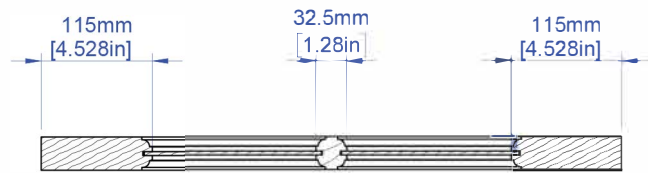

3233855Rw

FRENCH GLAZED 35mm (1 3/8") 5Lite Standard Ovolo Sticking 4mm Glass

Last Update: 03/01/2021

FSC Wood Statistic

Size in Inch Decimals:

Size in Millimeter:

Drawing Code:

IMPRESSA
DOORS.

Drawing Scale: 1:10

0.020859m³

1.38 x 18 x 80

35 x 457 x 2032

A002037

SECTION B-B
SCALE 1 : 8

DETAIL C
SCALE 1 : 1.5

SECTION A-A

3226883Rw 3330036Kn

FRENCH GLAZED 35mm (1 3/8") 10Lite Standard Ovolo Sticking 4mm Glass

Last Update: 03/01/2021

FSC Wood Statistic

Size in Inch Decimals:

Size in Milimeter:

Drawing Code:

IMPRESSA
DOORS.

Drawing Scale: 1 : 10

0.025394m³

1.38 x 24 x 80

35 x 610 x 2032

A006215

SECTION B-B
SCALE 1 : 8

DETAIL C
SCALE 1 : 1.5

SECTION A-A