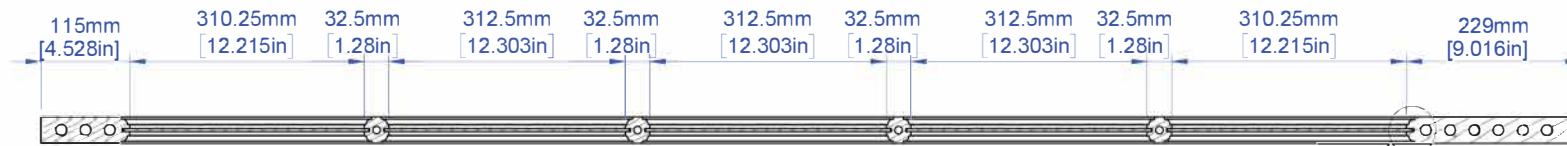

3233855Rw

FRENCH GLAZED 35mm (1 3/8") 5Lite Standard Ovolo Sticking 4mm Glass

Last Update: 03/01/2021

FSC Wood Statistic

Size in Inch Decimals:

Size in Millimeter:

Drawing Code:

IMPRESSA
DOORS.

Drawing Scale: 1:10

0.020859m³

1.38 x 18 x 80

35 x 457 x 2032

A002037

SECTION B-B
SCALE 1 : 8

DETAIL C
SCALE 1 : 1.5

SECTION A-A

3226883Rw 3330036Kn

FRENCH GLAZED 35mm (1 3/8") 10Lite Standard Ovolo Sticking 4mm Glass

Last Update: 03/01/2021

FSC Wood Statistic

Size in Inch Decimals:

Size in Milimeter:

Drawing Code:

IMPRESSA
DOORS.

3227251Rw 3332047Kn

FRENCH GLAZED 35mm (1 3/8") 15Lite Standard Ovolo Sticking 4mm Glass

	Last Update: 03/01/2021	FSC Wood Statistic	Size in Inch Decimals:	Size in Milimeter:	Drawing Code:	
	Drawing Scale: 1 : 10	0.028756m ³	1.38 x 28 x 80	35 x 711 x 2032	A006277	