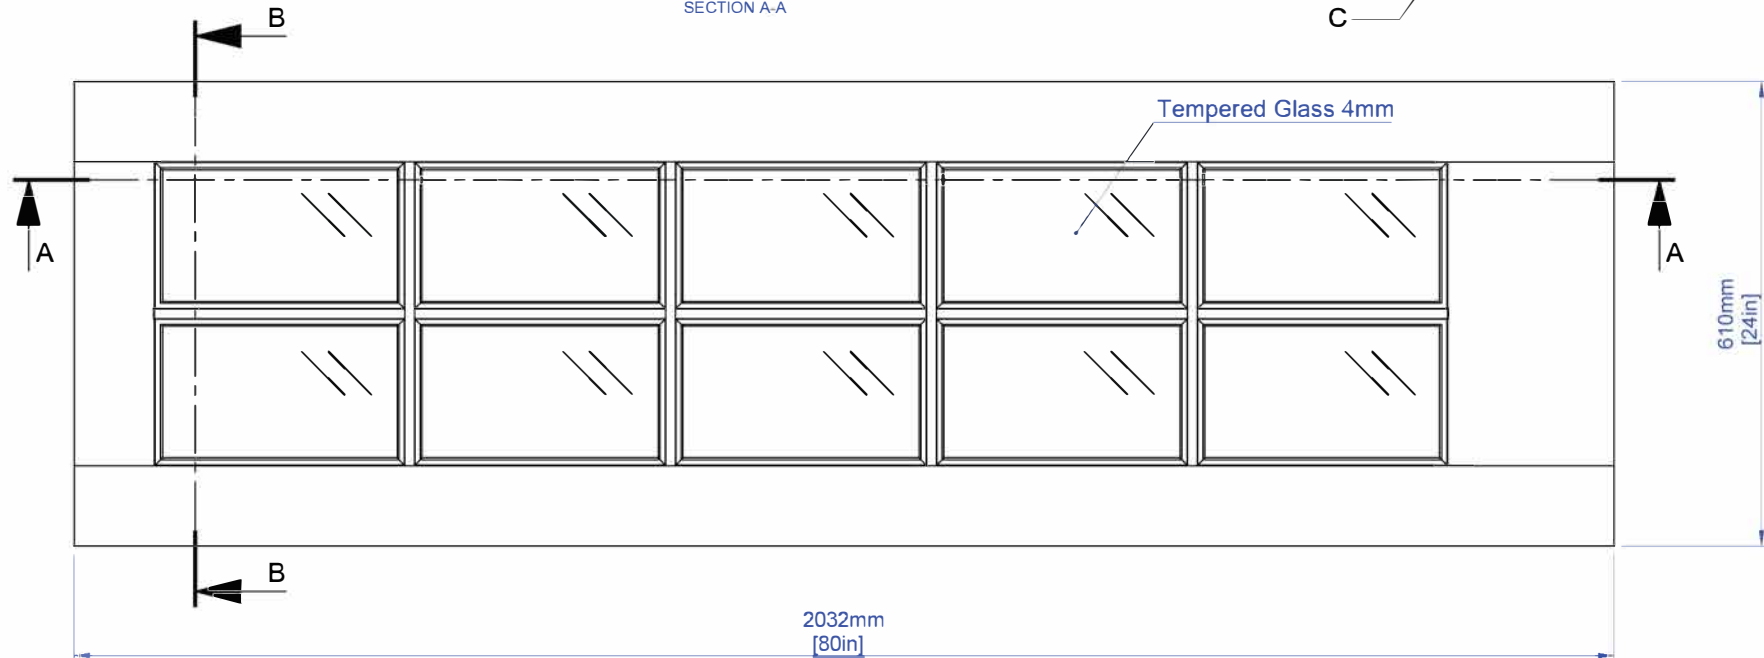

Drawing Scale: 1:10

0.020859m³

1.38 x 18 x 80

35 x 457 x 2032

A002037

SECTION B-B
SCALE 1 : 8

DETAIL C
SCALE 1 : 1.5

SECTION A-A

3226883Rw 3330036Kn

FRENCH GLAZED 35mm (1 3/8") 10Lite Standard Ovolo Sticking 4mm Glass

Last Update: 03/01/2021

FSC Wood Statistic

Size in Inch Decimals:

Size in Milimeter:

Drawing Code:

IMPRESSA
DOORS.

Drawing Scale: 1 : 10

0.025394m³

1.38 x 24 x 80

35 x 610 x 2032

A006215

SECTION B-B
SCALE 1 : 8

DETAIL C
SCALE 1 : 1.5

SECTION A-A

Drawing Code:

**IMPRESSA
DOORS.**

Drawing Scale: 1 : 10

0.026721m³

1.38 x 30 x 80

35 x 762 x 2032

A006279

SECTION B-B
SCALE 1 : 8