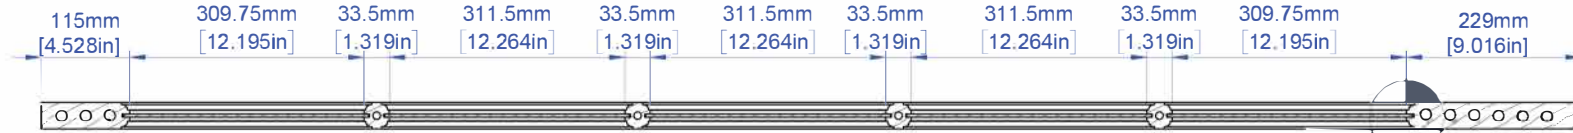

3227251Rw 3332047Kn

FRENCH GLAZED 35mm (1 3/8") 15Lite Standard Ovolo Sticking 4mm Glass

	Last Update: 03/01/2021	FSC Wood Statistic	Size in Inch Decimals:	Size in Milimeter:	Drawing Code:	
	Drawing Scale: 1 : 10	0.028756m ³	1.38 x 28 x 80	35 x 711 x 2032	A006277	

All products may incur slight alterations or modifications without any prior notice.

Measures mentioned herein are subject to the usual tolerances in the manufacturing process and can vary up to +/- 1/16" Inch decimals (ca. 1.58750 mm)

SECTION B-B
SCALE 1 : 8

DETAIL C
SCALE 1 : 1.5

SECTION A-A

FRENCH GLAZED 35mm (1 3/8") 15Lite Standard Ovolo Sticking 4mm Glass

Last Update: 03/01/2021

FSC Wood Statistic

Size in Inch Decimals:

Size in Milimeter: