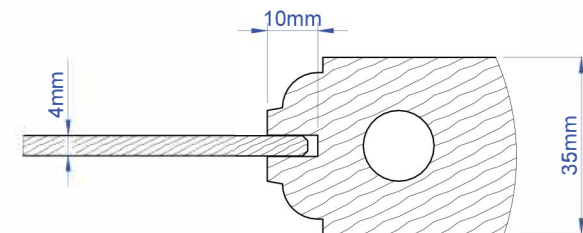

SECTION B-B
SCALE 1 : 8

DETAIL C
SCALE 1 : 1.5

SECTION A-A

FRENCH GLAZED 35mm (1 3/8") 15Lite Standard Ovolo Sticking 4mm Glass

Last Update: 03/01/2021

FSC Wood Statistic

Size in Inch Decimals:

Size in Milimeter:

Drawing Code:

**IMPRESSA
DOORS.**

Drawing Scale: 1 : 10

0.026721m³

1.38 x 30 x 80

35 x 762 x 2032

A006279

SECTION B-B
SCALE 1 : 8

DETAIL C
SCALE 1 : 1.5

SECTION A-A

3227294Rw 3332080Kn

FRENCH GLAZED 35mm (1 3/8") 15Lite Standard Ovolo Sticking 4mm Glass

Last Update: 03/01/2021
Drawing Scale: 1 : 10

FSC Wood Statistic
0.033174m³

Size in Inch Decimals:
1.38 x 36 x 80

Size in Milimeter:
35 x 914 x 2032

Drawing Code:
A006282

IMPRESSA
DOORS.