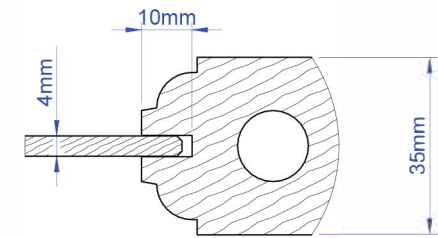

3233855Rw

FRENCH GLAZED 35mm (1 3/8") 5Lite Standard Ovolo Sticking 4mm Glass

Last Update: 03/01/2021

FSC Wood Statistic

Size in Inch Decimals:

Size in Millimeter:

Drawing Code:

IMPRESSA
DOORS.

Drawing Scale: 1:10

0.020859m³

1.38 x 18 x 80

35 x 457 x 2032

A002037

SECTION B-B
SCALE 1 : 8

DETAIL C
SCALE 1 : 1.5

SECTION A-A

3226883Rw 3330036Kn

FRENCH GLAZED 35mm (1 3/8") 10Lite Standard Ovolo Sticking 4mm Glass

Last Update: 03/01/2021

FSC Wood Statistic

Size in Inch Decimals:

Size in Milimeter:

Drawing Code:

IMPRESSA
DOORS.

Drawing Scale: 1 : 10

0.025394m³

1.38 x 24 x 80

35 x 610 x 2032

A006215

SECTION B-B
SCALE 1 : 8

DETAIL C
SCALE 1 : 1.5

SECTION A-A