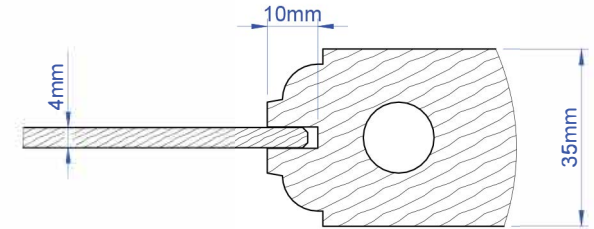

3226883Rw 3330036Kn

FRENCH GLAZED 35mm (1 3/8") 10Lite Standard Ovolo Sticking 4mm Glass

Last Update: 03/01/2021

FSC Wood Statistic

Size in Inch Decimals:

Size in Milimeter:

Drawing Code:

IMPRESSA
DOORS.

Drawing Scale: 1 : 10

0.025394m³

1.38 x 24 x 80

35 x 610 x 2032

A006215

SECTION B-B
SCALE 1 : 8

DETAIL C
SCALE 1 : 1.5

SECTION A-A

3227251Rw 3332047Kn

FRENCH GLAZED 35mm (1 3/8") 15Lite Standard Ovolo Sticking 4mm Glass

	Last Update: 03/01/2021	FSC Wood Statistic	Size in Inch Decimals:	Size in Milimeter:	Drawing Code:	
	Drawing Scale: 1 : 10	0.028756m ³	1.38 x 28 x 80	35 x 711 x 2032	A006277	

SECTION B-B
SCALE 1 : 8

DETAIL C
SCALE 1 : 1.5

SECTION A-A

FRENCH GLAZED 35mm (1 3/8") 15Lite Standard Ovolo Sticking 4mm Glass

Last Update: 03/01/2021

FSC Wood Statistic

Size in Inch Decimals:

Size in Milimeter: