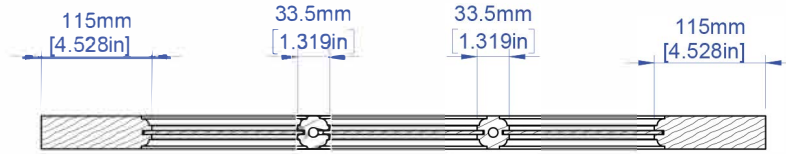

3226883Rw 3330036Kn

FRENCH GLAZED 35mm (1 3/8") 10Lite Standard Ovolo Sticking 4mm Glass

Last Update: 03/01/2021

FSC Wood Statistic

Size in Inch Decimals:

Size in Milimeter:

Drawing Code:

IMPRESSA
DOORS.

Drawing Scale: 1 : 10

0.025394m³

1.38 x 24 x 80

35 x 610 x 2032

A006215

SECTION B-B
SCALE 1 : 8

DETAIL C
SCALE 1 : 1.5

SECTION A-A

3227251Rw 3332047Kn

FRENCH GLAZED 35mm (1 3/8") 15Lite Standard Ovolo Sticking 4mm Glass

	Last Update: 03/01/2021	FSC Wood Statistic	Size in Inch Decimals:	Size in Milimeter:	Drawing Code:	
	Drawing Scale: 1 : 10	0.028756m ³	1.38 x 28 x 80	35 x 711 x 2032	A006277	

SECTION B-B
SCALE 1 : 8

DETAIL C
SCALE 1 : 1.5

SECTION A-A

FRENCH GLAZED 35mm (1 3/8") 15Lite Standard Ovolo Sticking 4mm Glass

Last Update: 03/01/2021

FSC Wood Statistic

Size in Inch Decimals:

Size in Milimeter: