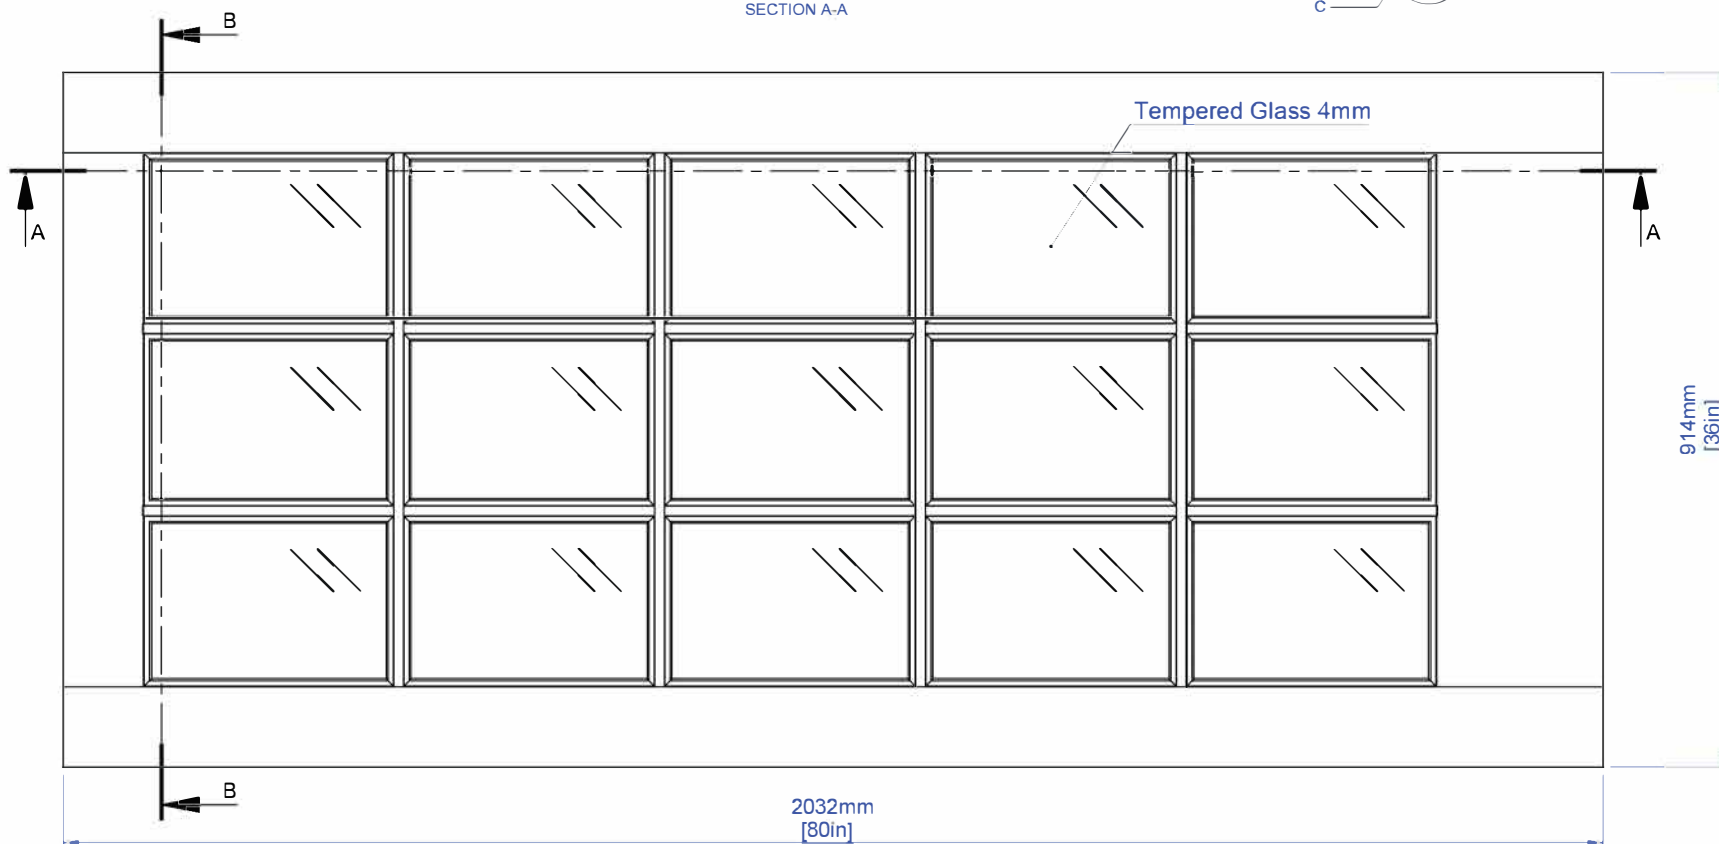

SECTION B-B
SCALE 1 : 8

DETAIL C
SCALE 1 : 1.5

SECTION A-A

FRENCH GLAZED 35mm (1 3/8") 15Lite Standard Ovolo Sticking 4mm Glass

Last Update: 03/01/2021

FSC Wood Statistic

Size in Inch Decimals:

Size in Milimeter:

Drawing Code:

**IMPRESSA
DOORS.**

Drawing Scale: 1 : 10

0.026721m³

1.38 x 30 x 80

35 x 762 x 2032

A006279

SECTION B-B
SCALE 1 : 8

DETAIL C
SCALE 1 : 1.5

SECTION A-A

3227294Rw 3332080Kn

FRENCH GLAZED 35mm (1 3/8") 15Lite Standard Ovolo Sticking 4mm Glass

Last Update: 03/01/2021
Drawing Scale: 1 : 10

FSC Wood Statistic
0.033174m³

Size in Inch Decimals:
1.38 x 36 x 80

Size in Milimeter:
35 x 914 x 2032

Drawing Code:
A006282

IMPRESSA
DOORS.