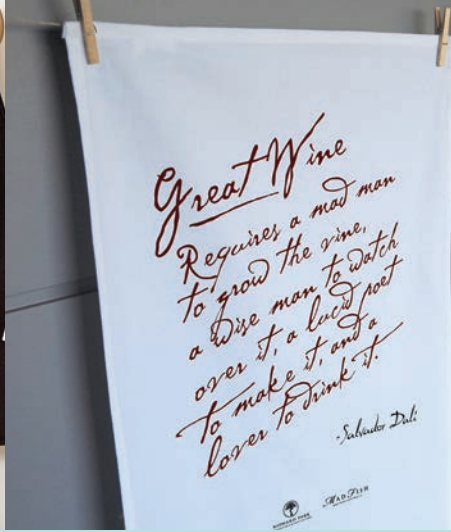

"By far our best-selling merchandise"
Hay Shed Hill Winery

Have a question?

We are here to help

Call 1300 855 509

info@expressions.com.au

Tote Bags

Sturdy, practical and environmentally friendly. Our 100% cotton tote bags measure 40x45cm, large 10cm gusset and 55cm handles.