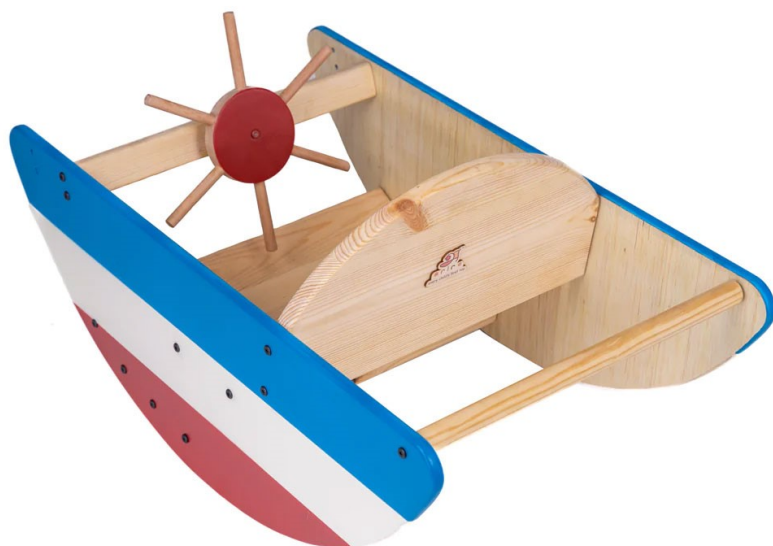

The Ariro rocker is made of solid wood with a wide base for safety. Its simple design helps to clean and maintain it without any hassle. The wide seat and wooden handles help the child stay steady as they rock back and forth.

Rockers help children calm down and relax

There is a reason why we rock babies to calm them or help them sleep. The rocking movement may help regulate the heart rate. Research also links rocking with good blood circulation. Even when they grow into toddlers and older children, rocking has a calming effect and helps children feel secure and relaxed.

ARF010

₹7,999