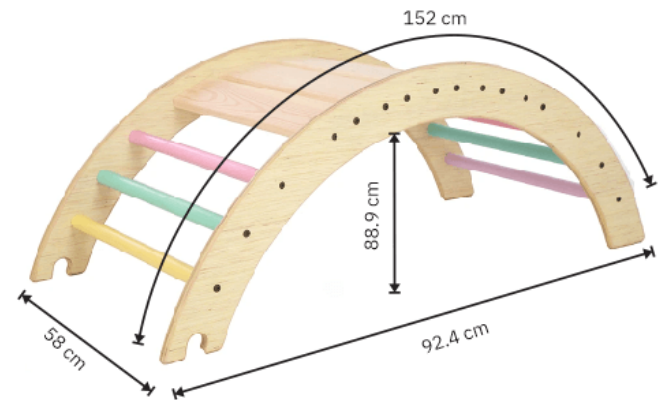

Climbing arch for toddlers

The pickler arch is the child's first climbing frame and is ideal for a child to pull up to stand and to start their climbing journey

Gross-motor Development indoors

The arch supports the child's need for gross motor movement within the safety of staying indoors. Climbing is a natural human instinct and the arch nurtures this instinct and also supports their need for exploration

ARF007-SC

₹ 10,999