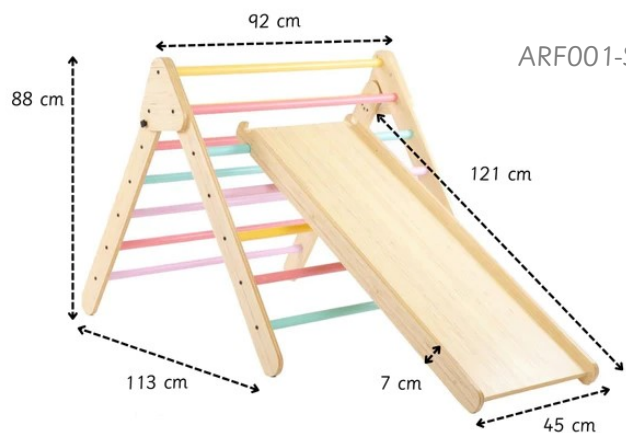

Pikler triangle is a simple climbing structure that helps children with gross motor development, spatial awareness and creative play. This triangle can be used in multiple ways in three different angles, height and width.

Montessori Climbing Frame

The Pikler triangle was invented by Dr. Emmi Pikler a century ago. From a crawling child of 8M old to 5Yrs this is an interesting and resourceful developmental equipment.

ARF001-SC

₹ 16,999