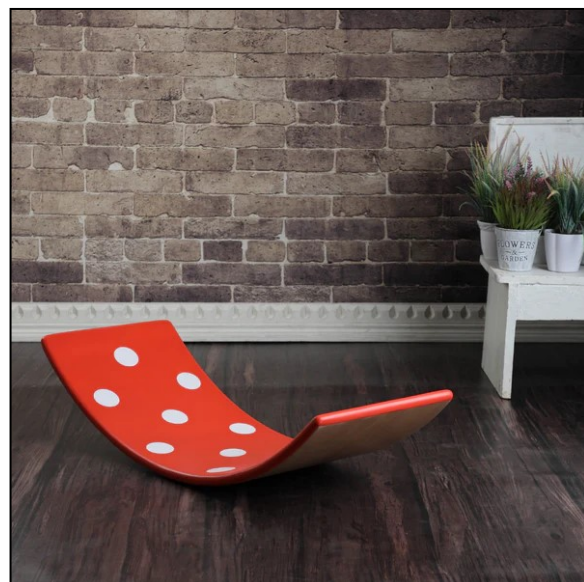

ARF005-CE

₹ 3,999

Polka