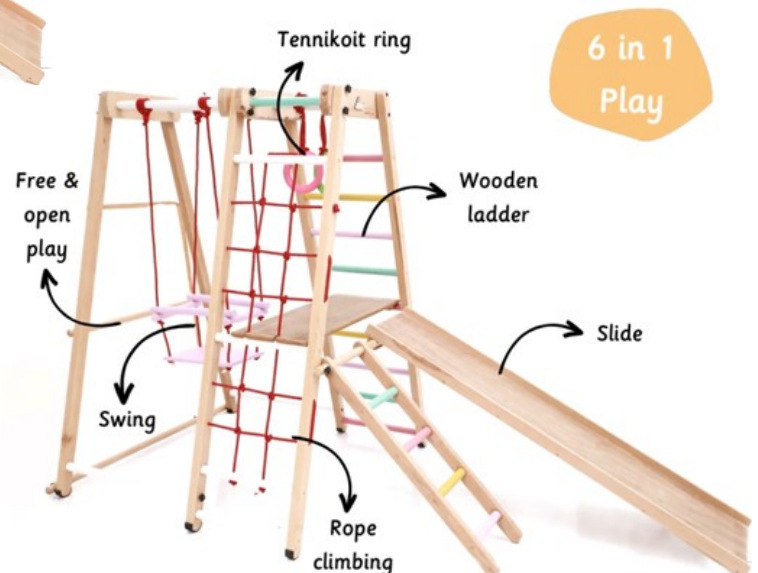

ARF015-SC

₹ 28,999