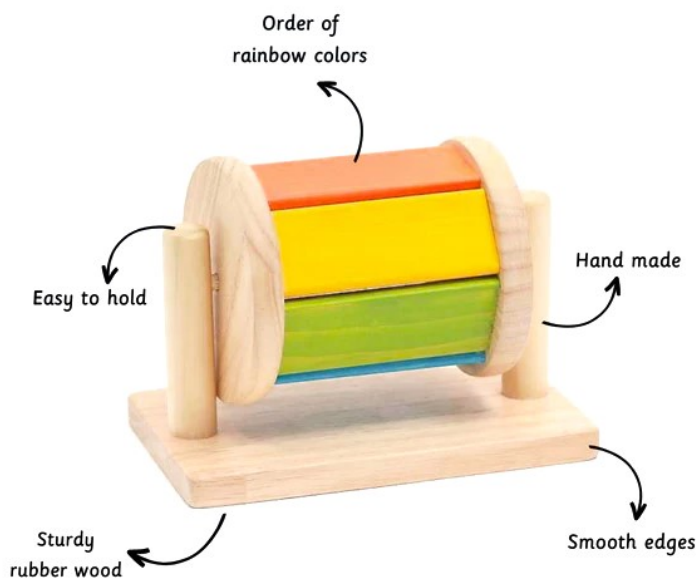

Why Spinning Drum?

Spinning drum is an ideal toy to enable the child to exercise their core muscles and wrist rotation. As the child uses this toy from lying on their tummy to playing while sitting up straight, their relationship with it could last quite a while. The wooden balls inside the drum ensures to keep their curiosity intact.

How to offer a Spinning Drum?

The toy should be placed in front of the child as they are lying on their tummy. Place your palm on the drum and spin it slowly and gently towards the floor. Repeat the action 2 or 3 times for the child to observe and offer the toy to the child. Let them explore.

As the child grows up, have the drum on their shelf. They can pick it up and explore at their will.

ARSS001

₹ 1,350