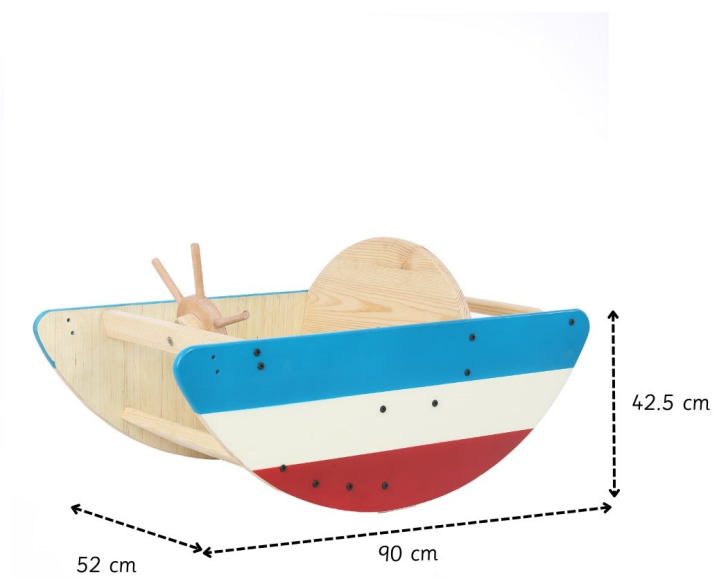

The Ariro rocker is made of solid wood with a wide base for safety. Its simple design helps to clean and maintain it without any hassle. The wide seat and wooden handles help the child stay steady as they rock back and forth.

Rockers help children calm down and relax

There is a reason why we rock babies to calm them or help them sleep. The rocking movement may help regulate the heart rate. Research also links rocking with good blood circulation. Even when they grow into toddlers and older children, rocking has a calming effect and helps children feel secure and relaxed.

ARF010

₹7,999