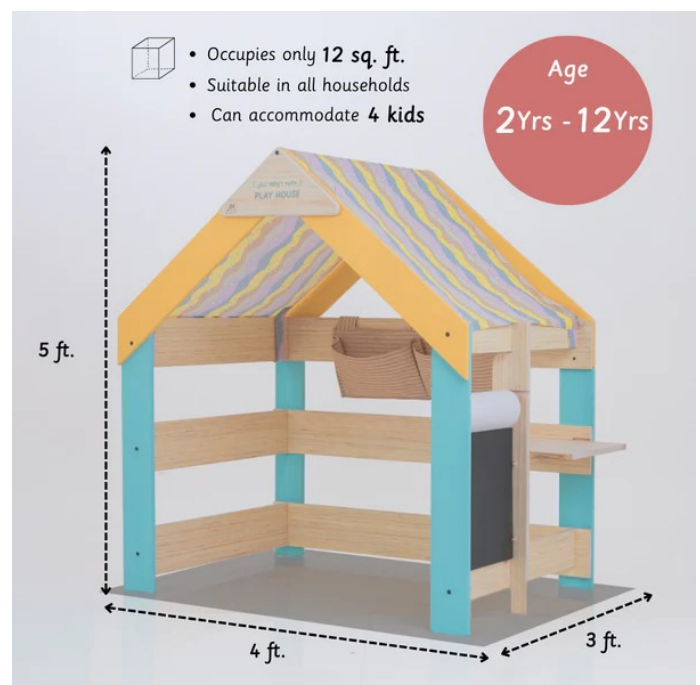

Toddlers are in a period of enveloping schema and love to surround themselves with objects and this is the best aid to satisfy this schema. This entire set up will be loved by your little one from 2yrs to 12yrs

This playhouse has multiple features other than being just a cosy toddler haven

- A beautiful reading corner
- An easel with an easy-to-pull-out paper roll
- An elegant counter for pretend play, meal time table and writing corner
- A blackboard to unleash the creative genius
- Its hand-crafted in the most safe and sturdy materials
- It acts as a space to secure all their toys

ARF021

₹ 17,499