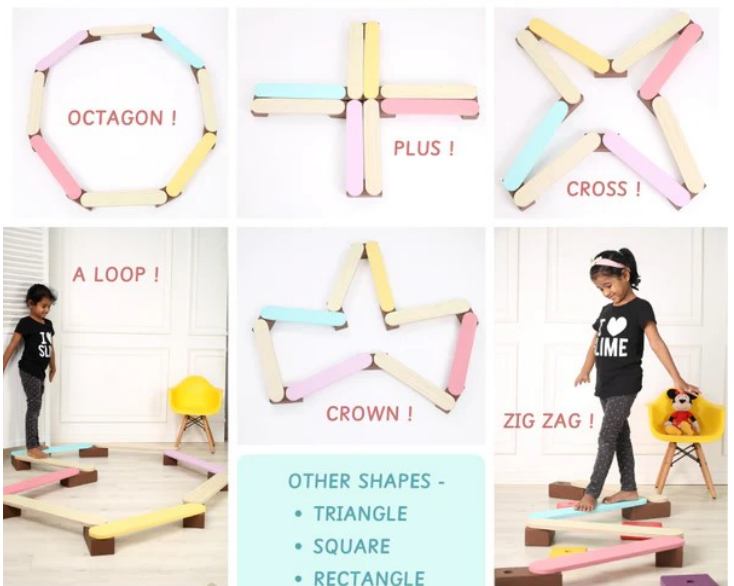

ARWF002

₹ 1,799

ARWF001

₹ 1,699

The Wobble Board, also known as the balance board, the curvy board or the wavy board is a versatile, open-ended gross motor toy. It is really a family toy and can be used indoors. It has numerous uses for physical and mental health development and limitless possibilities for open-ended play.

This board helps children exercise indoors. When they wobble with the board they work out muscles on the body that usually are not worked out otherwise. It strengthens the core and ankles. It is a perfect indoor toy with many different ways to be played with.

ARF005-N

₹ 3,599

Natural

ARF005-CE

₹ 3,999

Polka

Here are a few reasons why the balance beam is great addition to your child's play space especially in these times when stepping out isn't an option for many.

The Ariro rocker is made of solid wood with a wide base for safety. Its simple design helps to clean and maintain it without any hassle. The wide seat and wooden handles help the child stay steady as they rock back and forth.