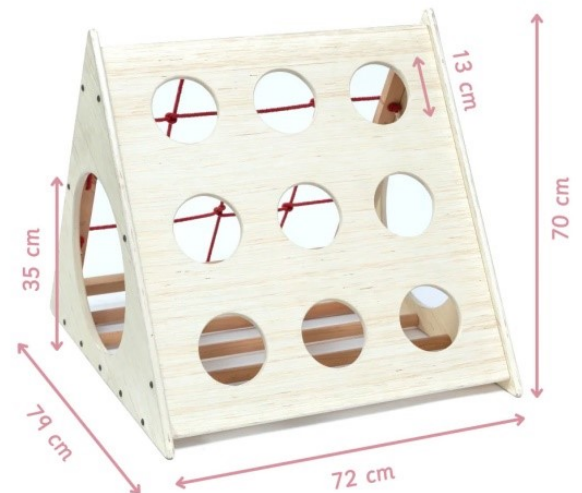

Pikler triangle is a simple climbing structure that helps children with gross motor development, spatial awareness and creative play. This triangle can be used in multiple ways in three different angles, height and width.

Montessori Climbing Frame

The Pikler triangle was invented by Dr. Emmi Pikler a century ago . From a crawling child of 8M old to 5Yrs this is an interesting and resourceful developmental equipment.