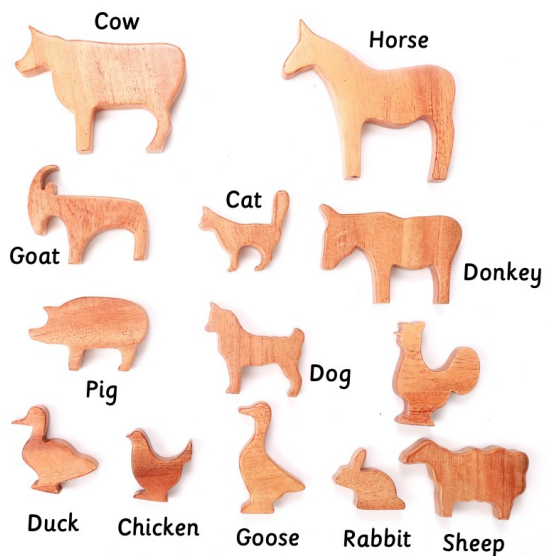

Animal figurines have always been a all time favorite for Children. These Wooden wild animal toys not only look gorgeous and enhance the aesthetic value of your child's play space but also offer multiple benefits.

Open Ended toys These animal figurines are perfect open ended toys. They Kindle Creativity

ARCO021

₹ 3,299

Set of 12 Animals

Set of 13 Animals

Crafting world class play experience from India

Parent's Love & Recommendations

5 stars from our majority of our customer's

6226 reviews

 Traditional Push Wagon ★★★★★ 596 reviews	 Wooden Balancing board ★★★★★ 250 reviews	 Jungle Gym Ultimate ★★★★★ 70 reviews	 Sensory Table ★★★★★ 9 reviews	 Tuk Tuk - The Tricycle ★★★★★ 41 reviews
 Baby Floor Gym & Mobile ★★★★★ 115 reviews	 Pikler Triangle-Semi color ★★★★★ 121 reviews	 Learning tower-Natural ★★★★★ 83 reviews	 Toddler Workstation ★★★★★ 13 reviews	 Montessori Toddler Low Shelf ★★★★★ 31 reviews
 Wooden Teethers - Grape and Carrot ★★★★★ 408 reviews	 Wooden Interlocking Discs ★★★★★ 186 reviews	 Classic ball slider ★★★★★ 124 reviews	 Wooden Rattle - Circular Natural ★★★★★ 165 reviews	 Rotating Puzzle - Fish ★★★★★ 47 reviews
 The Ultimate Permanence box set ★★★★★ 109 reviews	 Wooden Rolling Rattle ★★★★★ 97 reviews	 Wooden Teethers - Mango and Star ★★★★★ 246 reviews	 Montessori First Puzzle Set ★★★★★ 141 reviews	 First Montessori kit - 2 (3 Nos) ★★★★★ 101 reviews