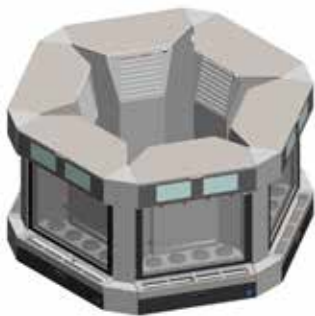

6 Dispensers
+
6 Angular