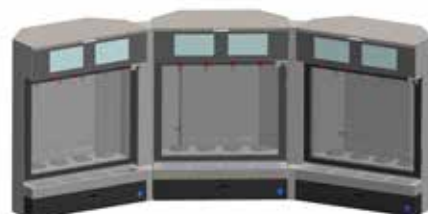

INNOVATIVE MODULAR SYSTEMS.
A BALANCED MIX OF TECHNOLOGY, FUNCTIONALITY, PERFORMANCE AND DESIGN.

Unica 4/r

Unica 8/r

TECHNICAL INFORMATION

- **Models available:**
 - Unica 4/r Refrigerated (4 bottles in line)
 - Unica 8/r Refrigerated (8 bottles in line)
- **Bottle compartment temperature:**
 - 4/r 6-18°C
 - 8/r 6-18°C / 12-18°C
- **Refrigeration:**
 - Alternative compressor
 - Ultra-silent operation
 - Low energy consumption
- **Bottles:**
 - Quick loading with gas spring
 - Loading with self-centring system
 - Complete bottle visibility
- **Gas supply**
 - Food grade nitrogen E941 or Food grade argon E938
- **Supply pressure control:**
 - Dispenser inlet
 - Dispensing
- **Wine maintenance:**
 - Separate for each bottle
- **Doses:**
 - Up to 3 configurable doses for each bottle
- **System use and activation:**
 - Behind bar (without wine card)
 - Self-service (with wine card)
- **Card reader:**
 - SLE4442 chip
 - RFID ISO/IEC14443A/B (MIFARE)
- **Display:**
 - Touchscreen
 - 7" colour LCD
 - Brightness 800cd
 - Side viewing angle of 140°
- **Lighting:**
 - Internal cool white LED (4000K)
 - External cool white LED (4000K)
- **Data connection:**
 - LAN
 - WIFI
- **Door:**
 - Insulated glazing with magnetic closure
 - Assisted tilt system
 - Key lock
- **Materials:**
 - Stainless steel
 - Coloured stainless steel
 - Glass
- **Optional accessories:**
 - Canister
 - Regulators for cylinders
 - Angulars finishing
 - 2+2 bottle dividing panel (for model 4/r only)

EXAMPLES OF MODULAR COMPOSITIONS

4 Dispensers
+
4 Angular

5 Dispensers
+
5 Angular

6 Dispensers
+
6 Angular

4 Dispensers
+
4 Angular

2 Dispensers
+
2 Angular

3 Dispensers
+
2 Angular