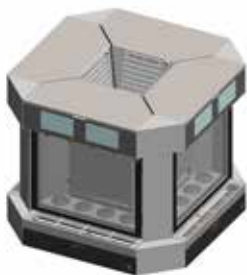

4 Dispensers
+
4 Angular