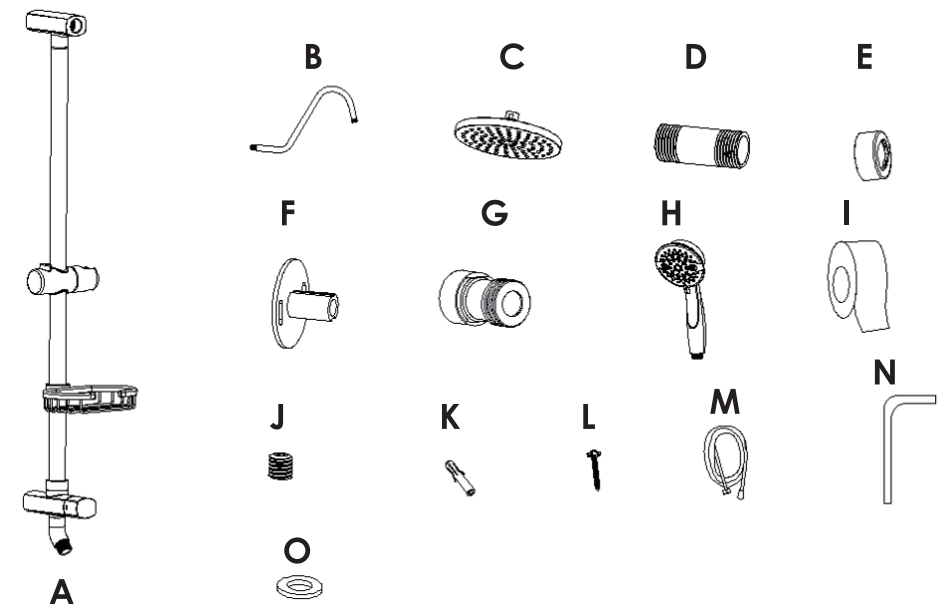

# Instruction Manual

—DL1103

DL1103

HOMELODY

## 1, Standard Accessories List

- |                               |                        |                              |
|-------------------------------|------------------------|------------------------------|
| A: shower column(*1)          | B: Shower Arm (*1)     | C: Rainfall shower head (*1) |
| D: Shower Straight Arm (*1)   | E: Flange (*2)         | F: Fixed base (*1)           |
| G: Water inlet connector (*1) | H: Shower head (*1)    | I: Tapeline (*1)             |
| J: Set Screw (*3)             | K: Screw anchor (*2)   | L: Screw (*2)                |
| M: Hose (*1)                  | N: Hexagon Wrench (*1) | O: Gasket (*3)               |

Remark: for easy to install, below parts have been assembled.  
 1. B+E+J+A5    2. E+A2+A4    3. D+G    4. A1+A3+A6

HOMELODY

DL1103