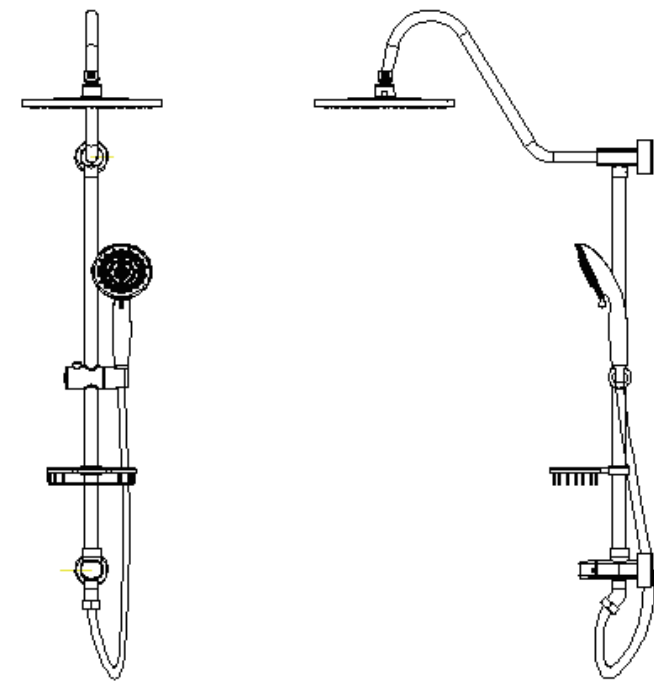

# Instruction Manual

—DL1103

DL1103

HOMELODY

## 1, Standard Accessories List

- |                               |                        |                              |
|-------------------------------|------------------------|------------------------------|
| A: shower column(*1)          | B: Shower Arm (*1)     | C: Rainfall shower head (*1) |
| D: Shower Straight Arm (*1)   | E: Flange (*2)         | F: Fixed base (*1)           |
| G: Water inlet connector (*1) | H: Shower head (*1)    | I: Tapeline (*1)             |
| J: Set Screw (*3)             | K: Screw anchor (*2)   | L: Screw (*2)                |
| M: Hose (*1)                  | N: Hexagon Wrench (*1) | O: Gasket (*3)               |

Remark: for easy to install, below parts have been assembled.  
 1. B+E+J+A5    2. E+A2+A4    3. D+G    4. A1+A3+A6

HOMELODY

DL1103