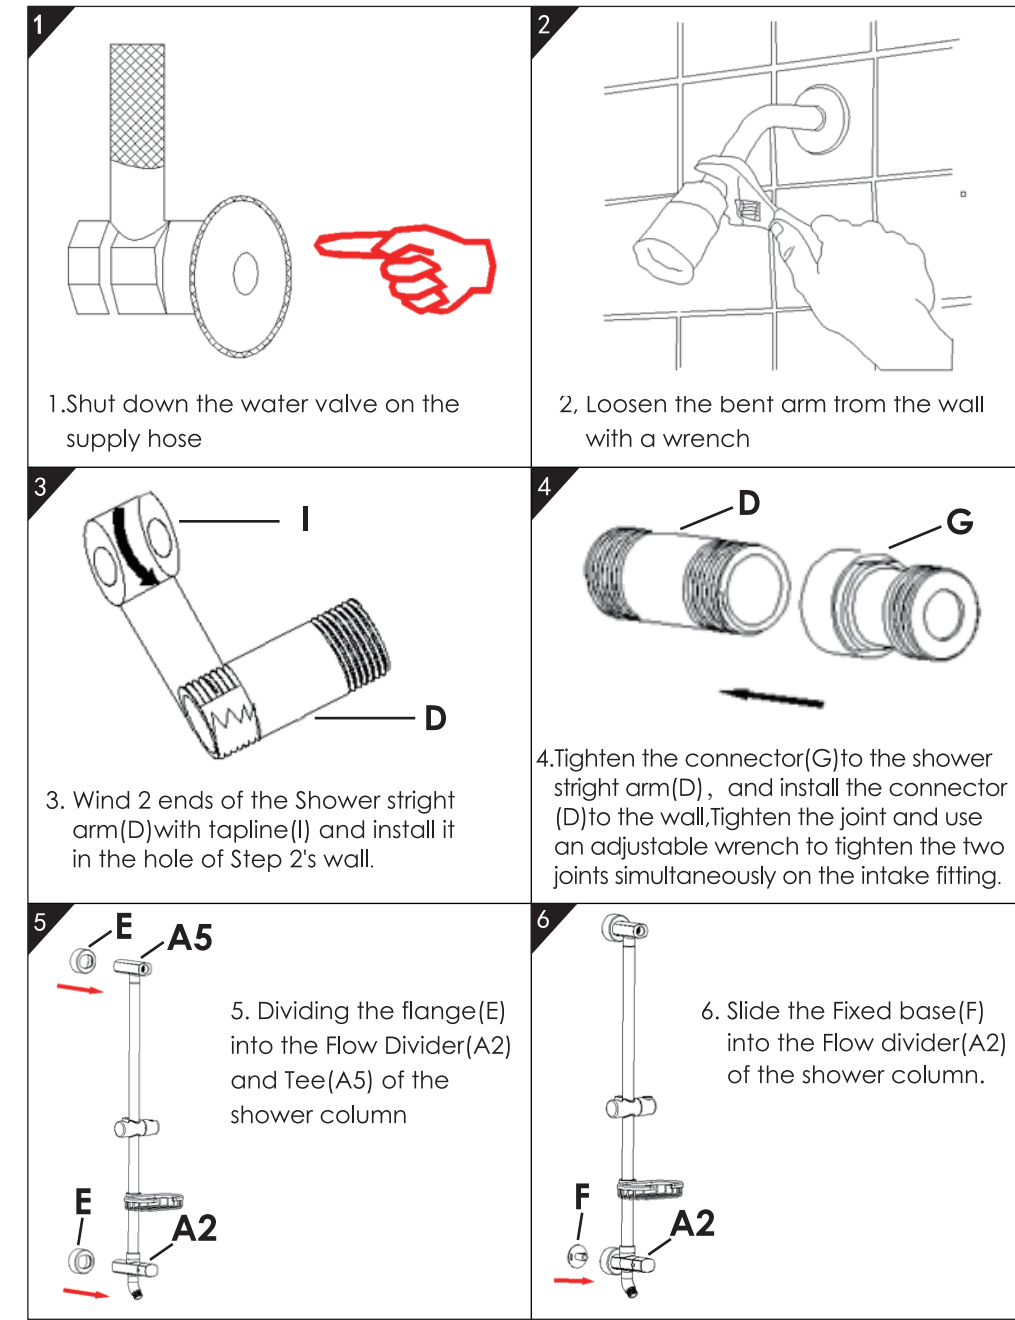

2, Installation Steps