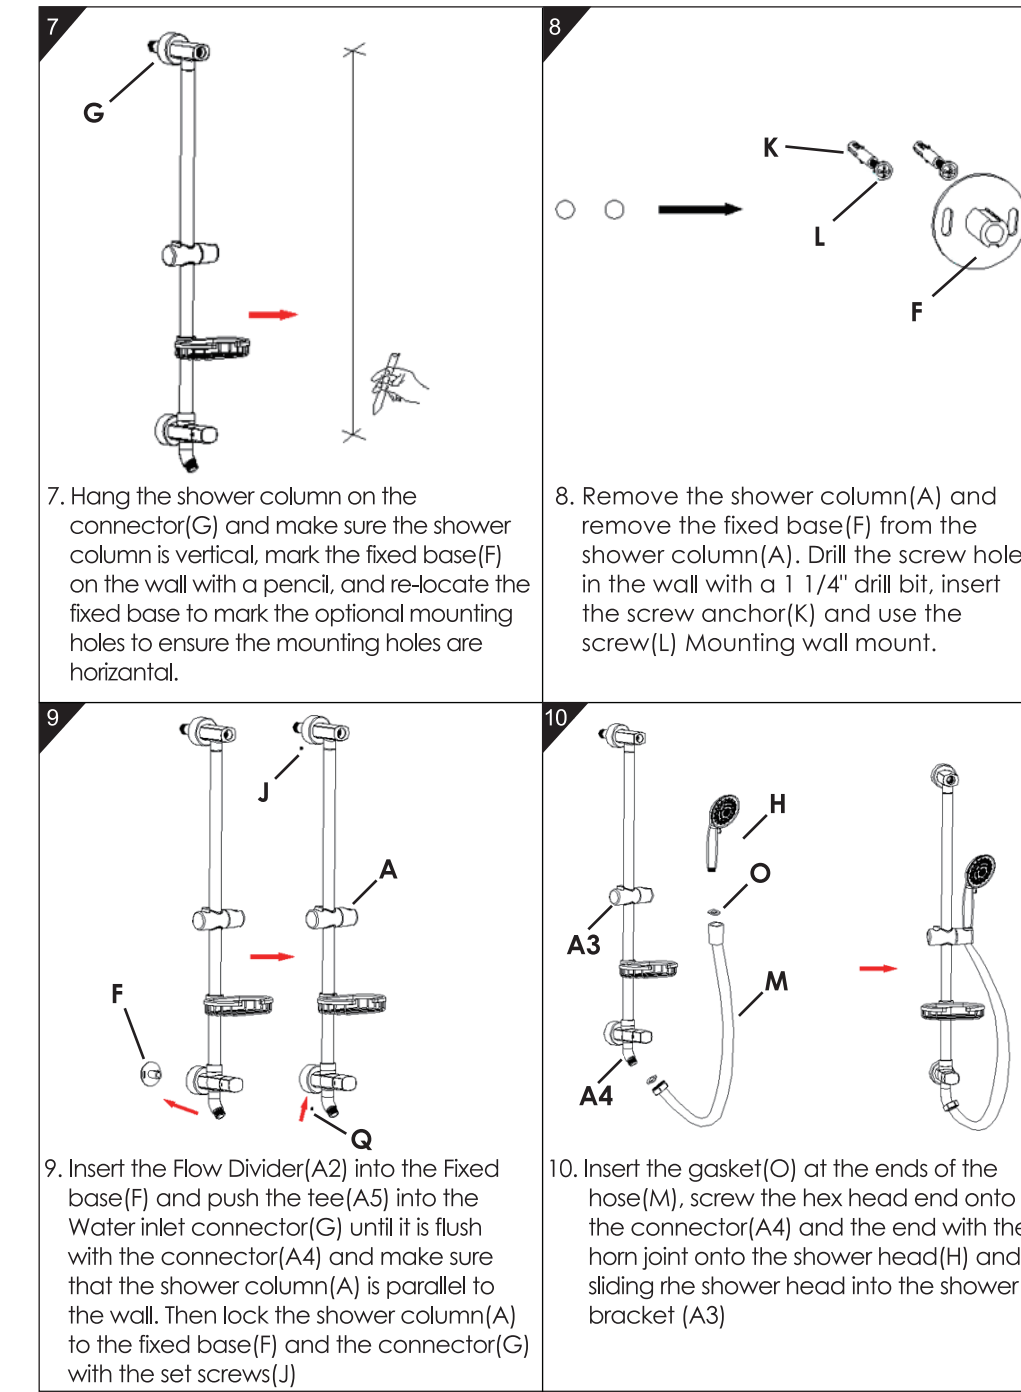

DL1103

HOMELODY