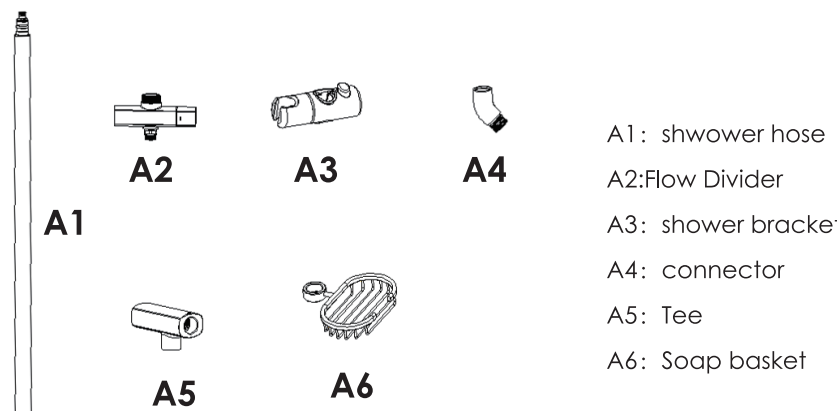

# Instruction Manual

—DL1103

DL1103

HOMELODY

## 1, Standard Accessories List

- |                               |                        |                              |
|-------------------------------|------------------------|------------------------------|
| A: shower column(*1)          | B: Shower Arm (*1)     | C: Rainfall shower head (*1) |
| D: Shower Straight Arm (*1)   | E: Flange (*2)         | F: Fixed base (*1)           |
| G: Water inlet connector (*1) | H: Shower head (*1)    | I: Tapeline (*1)             |
| J: Set Screw (*3)             | K: Screw anchor (*2)   | L: Screw (*2)                |
| M: Hose (*1)                  | N: Hexagon Wrench (*1) | O: Gasket (*3)               |

Remark: for easy to install, below parts have been assembled.  
 1. B+E+J+A5    2. E+A2+A4    3. D+G    4. A1+A3+A6

HOMELODY

DL1103