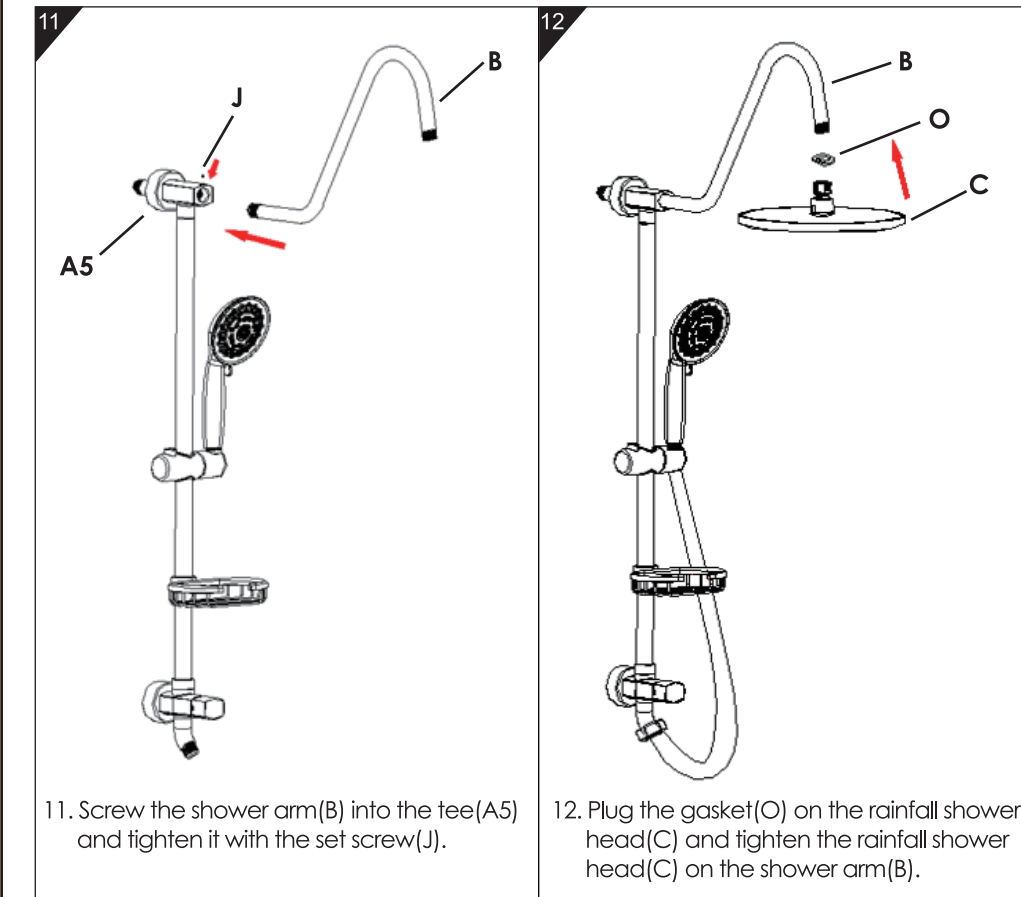

HOMELODY

DL1103