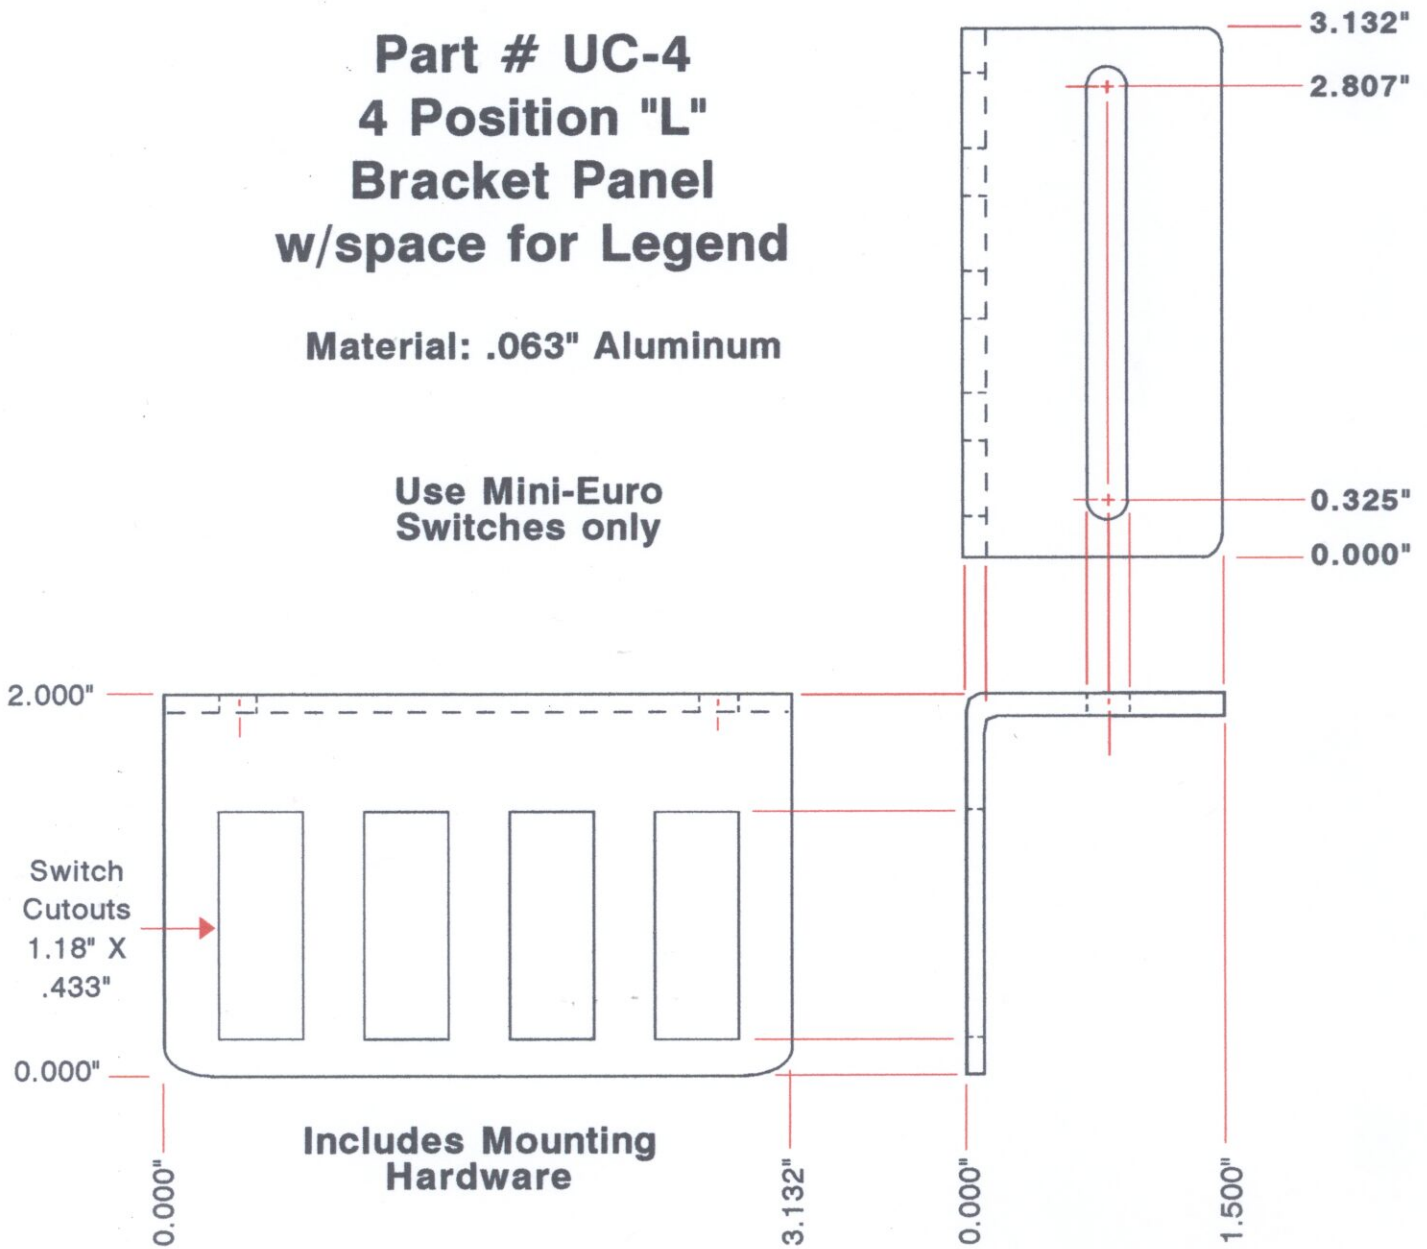

**Part # UC-4
4 Position "L"
Bracket Panel
w/space for Legend**

Material: .063" Aluminum

**Use Mini-Euro
Switches only**

Road Runner Connect, Inc.