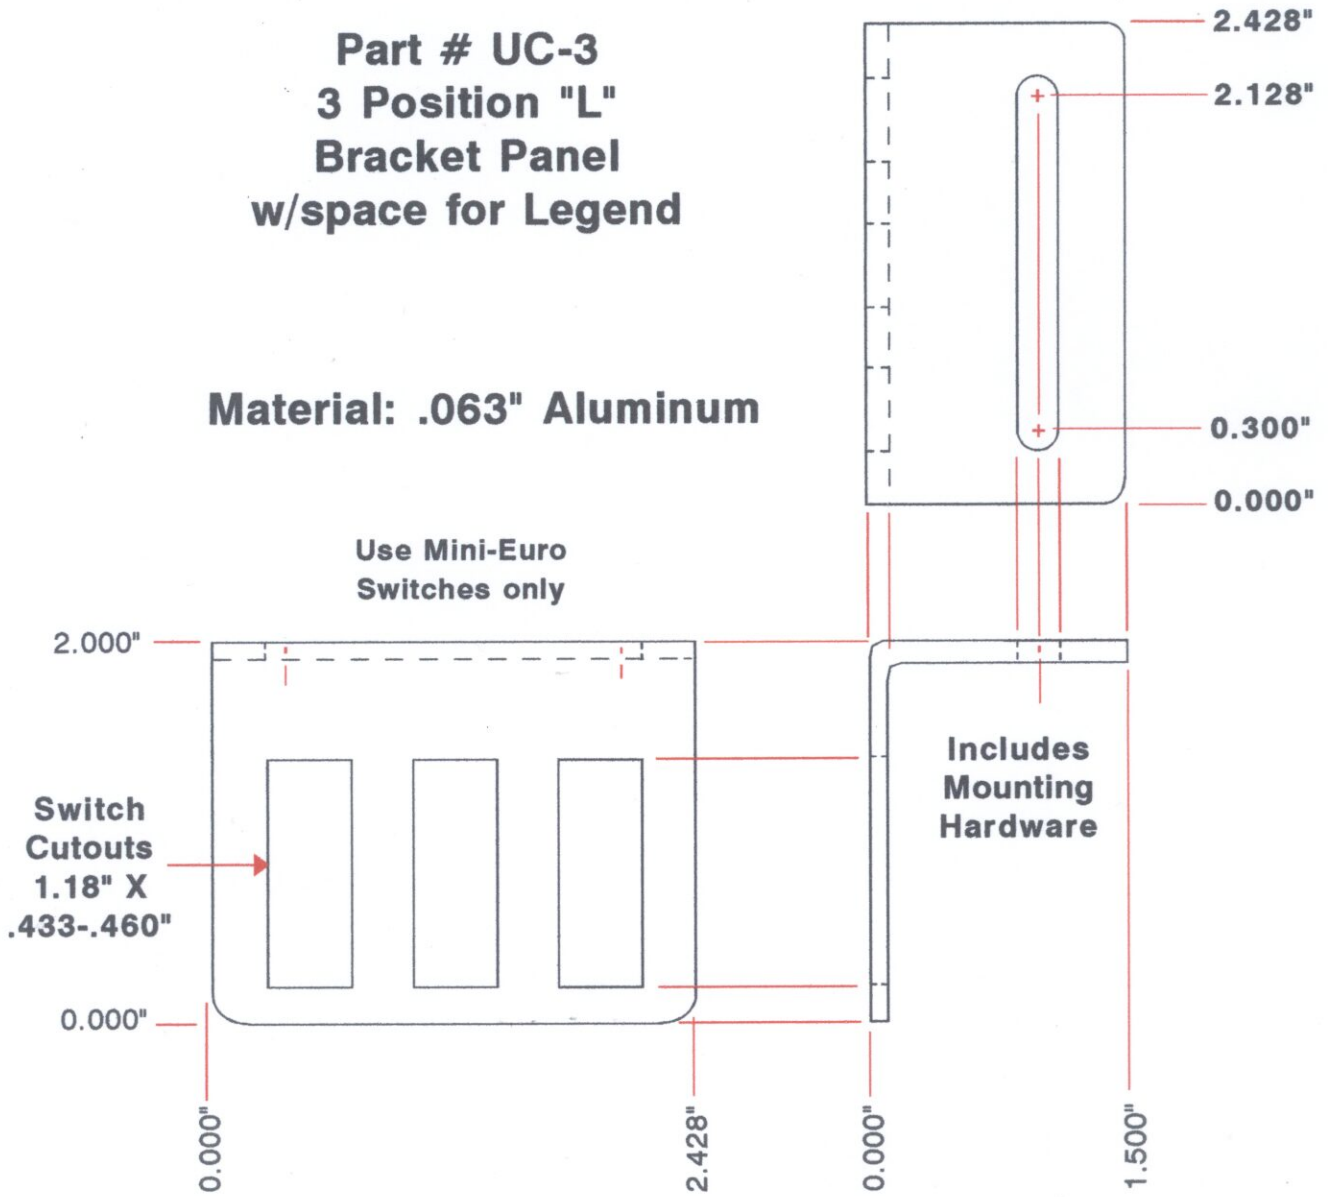

**Part # UC-3
3 Position "L"
Bracket Panel
w/space for Legend**

Material: .063" Aluminum

**Use Mini-Euro
Switches only**

Road Runner Connect, Inc.