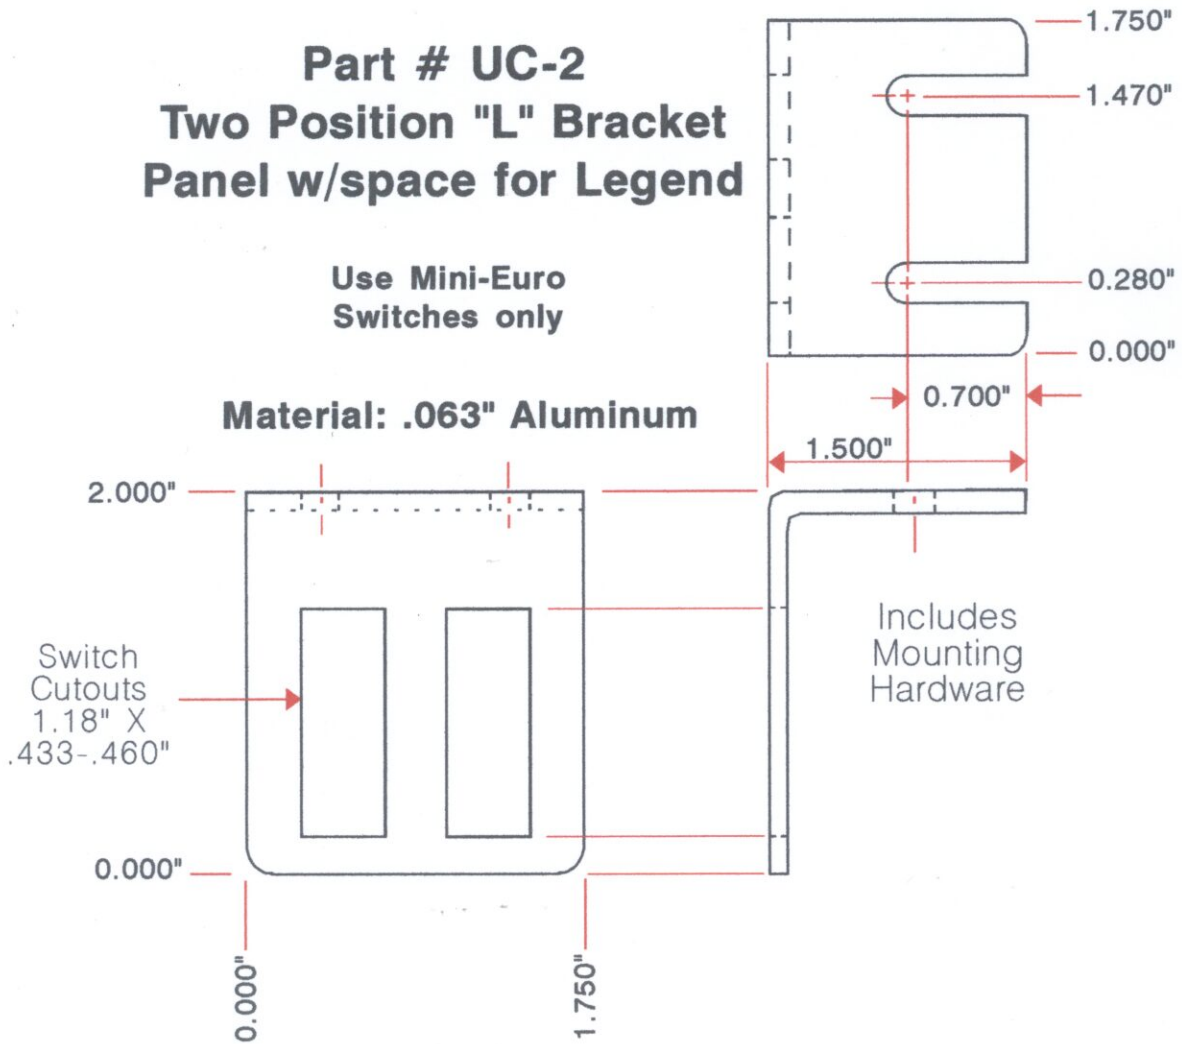

Part # UC-2
Two Position "L" Bracket
Panel w/space for Legend

Use Mini-Euro
Switches only

Material: .063" Aluminum

Road Runner Connect, Inc.