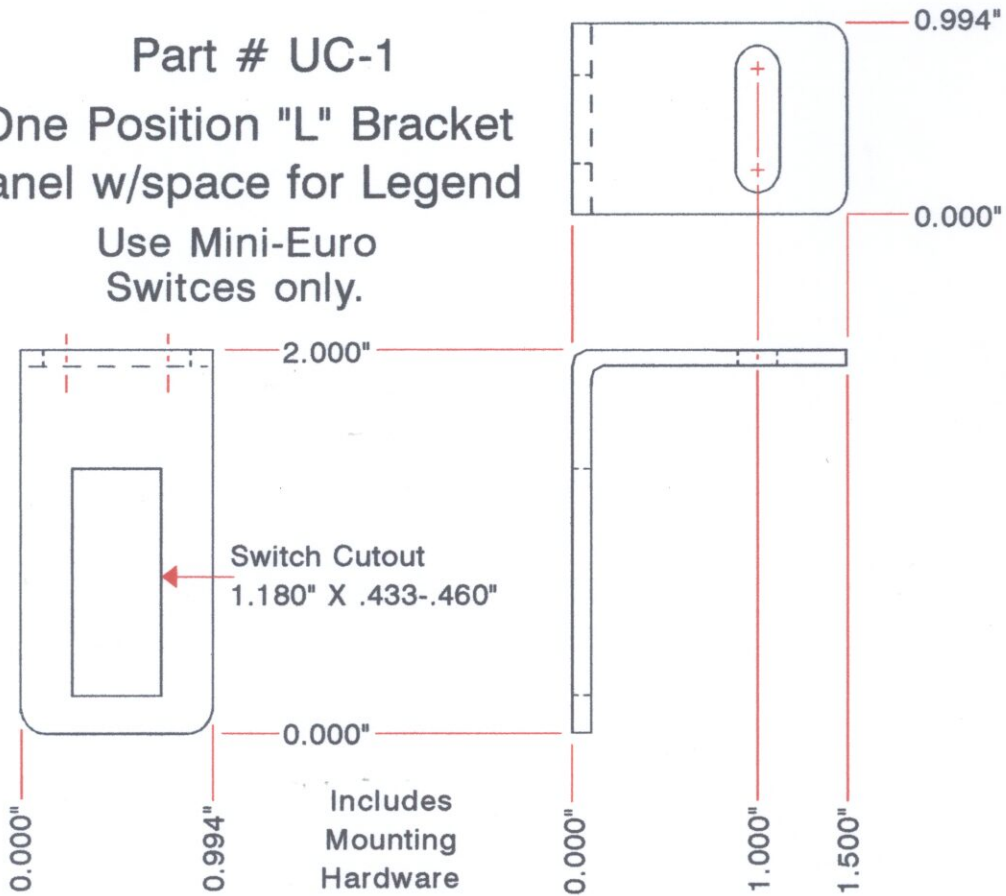

Part # UC-1
One Position "L" Bracket
Panel w/space for Legend
Use Mini-Euro
Switches only.

Includes
Mounting
Hardware

Material: .063" Aluminum

Road Runner Connect, Inc.