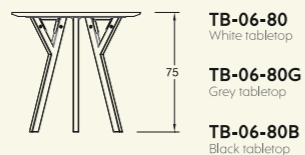

Designed by **Mario Mazzer**

(3 legs)

③