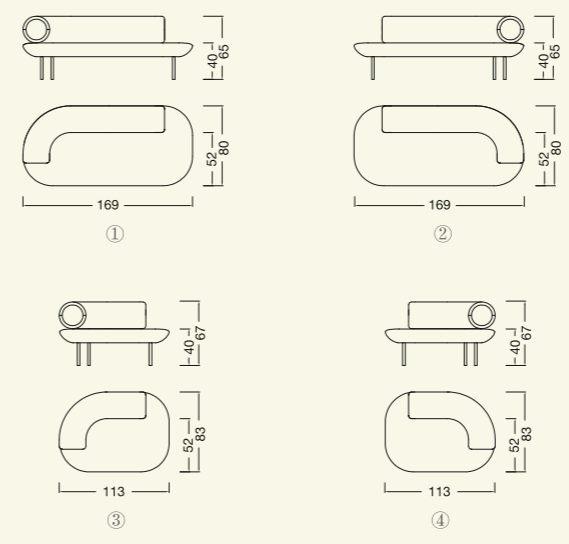

The design of sofa is inspired by the transition of unlimited extension ,in order to adapt the wider space. Whether its the small household space or public waiting area. Like the library/ hotel lobby etc, all will be perfectly integrated..