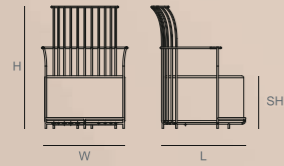

CHAN

Designed by **Chen ZhiYi**

- ① CHAN-PF Size: L71×W65×H91.5cm SH39cm
- ② CHAN Size: L71×W65×H91.5cm SH39cm

Metal frame ■Black

Fabric : please refer to the color swatch

①