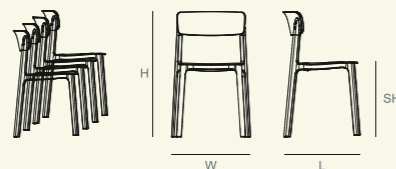

Beech wood
Nature

Ash wood
DarkGreen

Ash wood
Burgundy

CLAY Size: L47×W48×H79cm SH47cm

CLAY-W Size: L46.5×W56×H77cm SH46cm

CLAY Size: L47xW48xH79cm SH47cm

Regular Colors: ■Black □White ■Grey ■Red ■Pink ■Brown ■Green ■Matcha ■Ginger ■NavyBlue ■Blue

Selectable Colors:

CLAY

Designed by **Claudio Francesco Bellini**

FX

Designed by **Claudio Francesco Bellini**

- ① **FX-05** Size: L51.5×W57×H82 SH:45cm
- ② **FX-27** Size: L51.5×W53.5×H82 SH:45cm
- ③ **FX-01** Size: L52×W58×H81 SH:45cm
- ④ **FX-05F** Size: L53×W56.5×H81 SH:45cm
- ⑤ **FX-09/09B** (Black frame) Size: L50.5×W47×H81 SH:45cm
- ⑥ **FX-06** Size: L51.5×W53.5×H82 SH:45cm