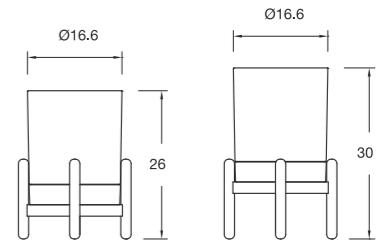

Designed by **Mario Mazzer**

① **DF-01**
Size: L27.5×W27.5×H158

② **DF-02**
Size: L27.5×W27.5×H78

Regular Colors:
■ Black □ White

①

②

FP-05W

① **FP-01**