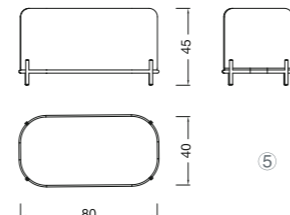

- ① SOFA-03-4040S Size: L40×W40×H37   ② SOFA-03-4080S Size: L80×W40×H37
- ③ SOFA-03-40120S Size: L120×W40×H37