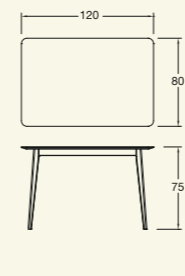

TB-08-80120
White tabletop
TB-08-80120G
Grey tabletop
TB-08-80120B
Black tabletop