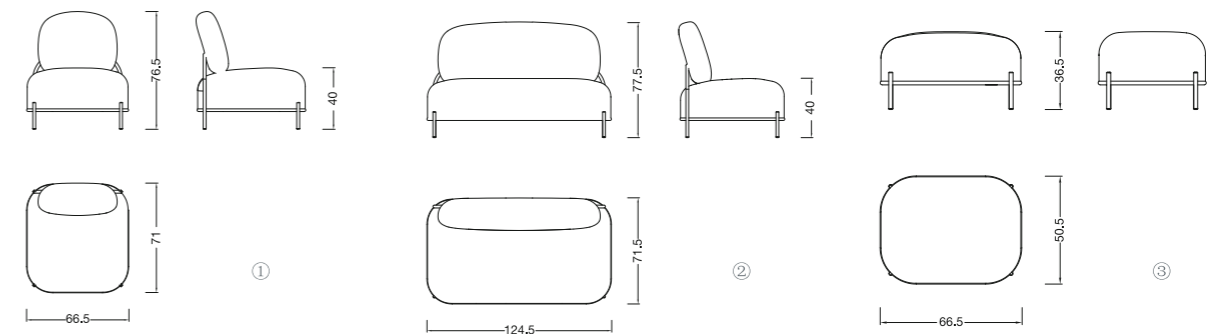

MIDNIGHT

Designed by **Robert Admiraal**

It was a tubular armchair from the 1950s that inspired designer Robert Admiraal to create the Midnight collection. The idea was to create a chair with a distinctive silhouette consisting of a tubular metal frame and soft comfortable cushions.

The result is a range of models which can both fill a room on their own and form part of an ensemble.