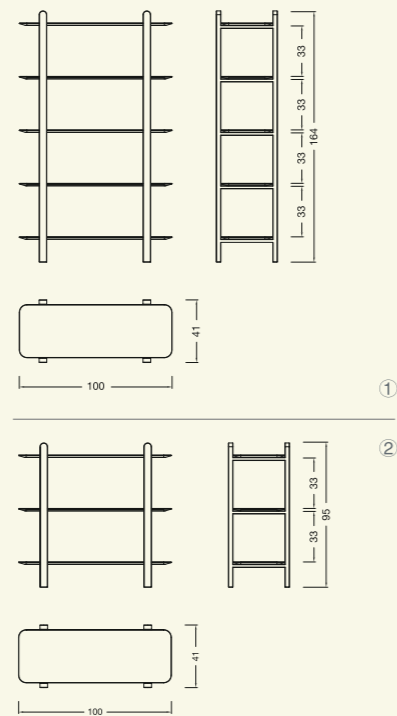

SHOW COMPLETELY

If you're proud of what you cherish, this series of product combination is the perfect choice.

Whether it is the bookshelf, small desk or tea table, most of the space is used to display their pride and love.

The storage rack alone is a small bookshelf that fresh and clean.

Combined to make a big partition while doesn't lose it's function and style.

① DFA1705H Size: L100×W41×H164

② DFA1705L Size: L100×W41×H95