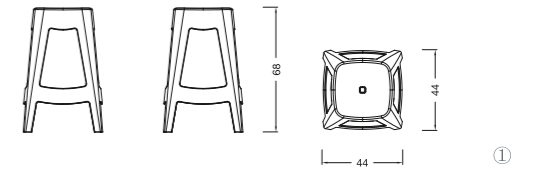

Selectable Colors:
 ■Red ■Pink ■Brown ■Green ■Matcha ■Ginger ■Navy Blue ■Blue

① **WA-02**
Size: L44×W44×H68 SH:68cm

② **WA-01**
Size: L38×W38×H46 SH:45cm

Infinite stacking

① / ②

①

②

Regular Colors:
■Black □White ■Grey