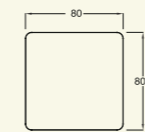

PW-036
White surface
PW-036B
Black surface
PW-036W
Woodgrain surface

④