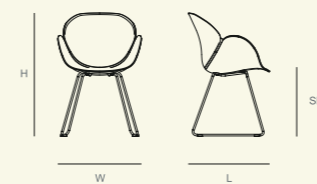

Selectable Colors:

■Red ■Pink ■Brown ■Green ■Matcha ■Ginger ■NavyBlue ■Blue