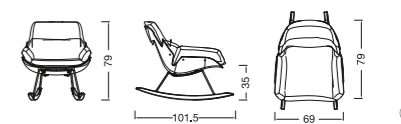

① **BAY-05** Size: L79×W69×H85 SH:35cm

② **BAY-Y / BAY-YB**(Black frame)
Size: L101.5×W69×H79 SH:35cm

Regular Colors (PP SEAT):

■Black □White ■Grey

Fabric : please refer to the color swatch

The brand name "Senchuan" has nature quality in Chinese. It combines the Nordic culture "close to nature" with Chinese spirit "harmony between man and nature", advocating the values of closing to nature and letting it be.