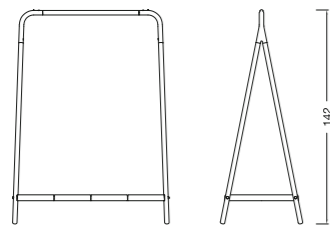

BLEND

Designed by **Robert Admiraal**

- ① CR-02-80 Size: L80.5×W54.5×H142
- ② CR-02-100 Size: L105×W54.5×H142

Regular Colors: ■Black □White ■Grey
Selectable Colors: ■Matcha ■Blue

②

①

A cloth rack with a clear-cut contour. Blend was inspired by traditional manual wood bending processes and tubular connections of bicycle frames. This resulted in a new design made by Robert Admiraal who is an enthusiastic bicycle rider himself.

BUTLER

Designed by **Robert Admiraal**

The BUTLER tray table is a clear design statement, and of course maximum functional efficiency, interpreted in wood and style. The tray table has a solid wood frame, ABS tray and solid metal handgrips. BUTLER is serving you with style.

TT-01 Size: L57.5×W37×H59

Regular Colors: ■Matcha ■Blue □White ■Grey ■Black