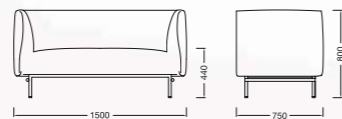

CNN652S Size: L74×W149×H125cm SH44cm

Fabric : please refer to the color swatch

SCREEN

Designed by **Claudio Francesco Bellini**

CNN552S Size: L75×W150×H80 SH:44cm

Fabric : please refer to the color swatch

Designed by **Claudio Francesco Bellini**