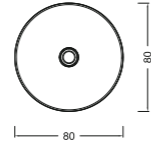

② **TB-01-80**
Size: L80×W80×H74
Regular Colors:
■Black □White ■Grey