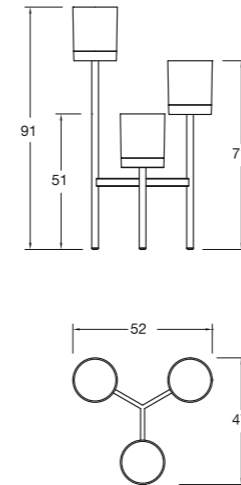

Designed by **Mario Mazzer**

① **DF-01**
Size: L27.5×W27.5×H158

② **DF-02**
Size: L27.5×W27.5×H78

Regular Colors:
■ Black □ White

①

②

FP-05W

① **FP-01**