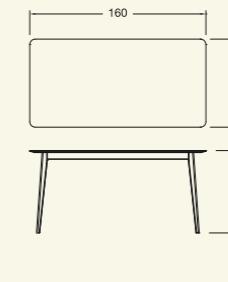

TB-08-80160
White tabletop
TB-08-80160G
Grey tabletop
TB-08-80160B
Black tabletop