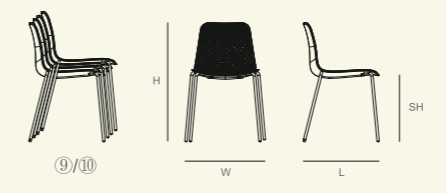

Regular Colors:

■Black □White ■Grey

Selectable Colors:

■Red ■Pink ■Brown ■Green ■Matcha ■Ginger ■NavyBlue ■Blue

NET

Designed by **Chen Zhiyi**

- ① **NET-08WNP** Size: L47×W45×H80 SH:45cm
- ② **NET-11W** Size: L50.5×W45×H80 SH:45cm
- ③ **NET-20W** Size: L47×W45×H80 SH:45cm
- ④ **NET-BAR-W** Size: L46×W47×H86.5 SH: 68cm
- ⑤ **NET-09 / 09B**(Black frame) Size: L46.5×W45×H81.5 SH:45cm
- ⑥ **NET-10 / 10B**(Black frame) Size: L48×W47×H81 SH:45cm
- ⑦ **NET-07** Size: L47×W45×H79.5 SH:45cm
- ⑧ **NET-BAR** Size: L49.5×W51.5×H94.5cm SH:76cm
- ⑨ **NET-01** Size: L51.5×W54×H81.5 SH:45cm
- ⑩ **NET-05** Size: L50×W55×H83 SH:45cm
- ⑪ **NET-15N / 15NB**(Black frame) Size: L49×W49×H79 SH:45cm
- ⑫ **NET-BAR-NFP** Size: L47.5×W47×H103.5 SH:68cm

Regular Colors:

■Black □White ■Grey

Selectable Colors:

■Red ■Pink ■Brown ■Green ■Matcha ■Ginger ■NavyBlue ■Blue

Designed by **Claudio Francesco Bellini**

- ① **PW-030NP** Size: L48×W50.5×H81 SH:45cm
- ② **PW-031-2**(swivel) Size: L49×W51×H81 SH:45cm
- ③ **PW-063** Size: L49.5×W51×H80 SH:45cm
- ④ **CT-606-1 / 606-1B**(Black frame) Size: L51×W50×H81 SH:45cm
- ⑤ **CT-606/606B**(Black frame) Size: L49.5×W51×H82
- ⑥ **CT-623**(swivel) Size: L48×W51×H80 SH:45cm
- ⑦ **CT-621**(swivel) Size: L50×W51×H80 SH:45cm
- ⑧ **CT-620** Size: L48×W51×H81.5 SH:45cm
- ⑨ **CT-603** Size: L50×W58×H81.5 SH:45cm
- ⑩ **CT-622N / 622NB** (Black frame) Size: L47×W51×H80 SH:45cm
- ⑪ **CT-605** Size: L52.5×W56×H81 SH:45cm
- ⑫ **CT-602** Size: L50×W52.5×H97 SH:76cm