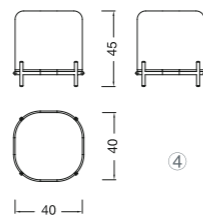

- ① SOFA-03-4040S Size: L40×W40×H37   ② SOFA-03-4080S Size: L80×W40×H37
- ③ SOFA-03-40120S Size: L120×W40×H37