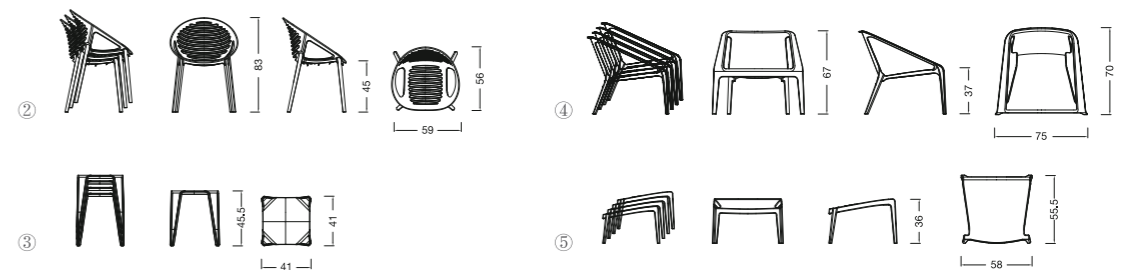

① **TB-01-80** Size: L80×W80×H74cm

② **TIG** Size: L56×W59×H83 SH:45cm

③ **CT-395** Size: L41×W41×H45.5

④ **CT-382** Size: L70×W75×H67 SH:37cm

⑤ **CT-399** Size: L55.5×W58×H36

Regular Colors:
 ■Black □White ■Grey

Selectable Colors:
 ■Red ■Pink ■Brown ■Green ■Matcha ■Ginger ■Navy Blue ■Blue

① **WA-02**
Size: L44×W44×H68 SH:68cm

② **WA-01**
Size: L38×W38×H46 SH:45cm

Infinite stacking

① / ②

①

②

Regular Colors:
■Black □White ■Grey