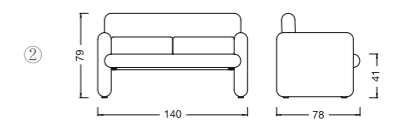

Fabric : please refer to the color swatch

- ① **BHT501S** Size: L78×W82×H79cm SH41cm
- ② **BHT502S** Size: L78×W140×H79cm SH41cm