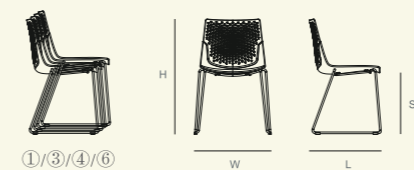

Selectable Colors:

CLAY

Designed by **Claudio Francesco Bellini**

FX

Designed by **Claudio Francesco Bellini**

- ① **FX-05** Size: L51.5×W57×H82 SH:45cm
- ② **FX-27** Size: L51.5×W53.5×H82 SH:45cm
- ③ **FX-01** Size: L52×W58×H81 SH:45cm
- ④ **FX-05F** Size: L53×W56.5×H81 SH:45cm
- ⑤ **FX-09/09B** (Black frame) Size: L50.5×W47×H81 SH:45cm
- ⑥ **FX-06** Size: L51.5×W53.5×H82 SH:45cm

Regular Colors:

■Black □White ■Grey

Selectable Colors:

■Red ■Pink ■Brown ■Green ■Matcha ■Ginger ■NavyBlue ■Blue

Designed by **Chen Zhiyi**

- ① **CT-615** Size: L51×W51×H82.5 SH:45cm
- ② **CT-617/617B**(Black frame) Size: L49×W45×H83 SH:45cm
- ③ **PW-062** Size: L48.5×W49×H81 SH:45cm
- ④ **PW-025NP** Size: L46.5×W46×H83.5 SH:45cm
- ⑤ **CT-618**(swivel) Size: L49×W45×H82 SH:45cm
- ⑥ **CT-616** Size: L49.5×W48×H82.5 SH:45cm
- ⑦ **CT-626**(swivel) Size: L47×W45×H82 SH:45cm
- ⑧ **CT-625N /625NB**(Black frame) Size: L48×W48×H82 SH:45cm
- ⑨ **CT-619** Size: L49×W45×H82 SH:45cm
- ⑩ **CT-617-1 /1B**(Black frame) Size: L49×W45×H84 SH:45cm
- ⑪ **CT-616-1** Size: L54×W52×H113 SH:76cm
- ⑫ **PW-025-1NFP** Size: L48.5×W47×H106.5 SH:68cm