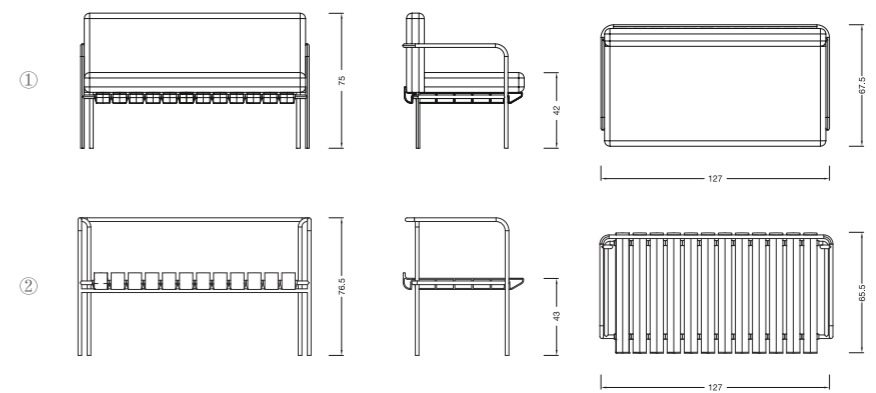

- ① PIA-S Size: L67,5×W127×H75 SH42cm
- ② PIA Size: L65,5×W127×H76,5 SH43cm

Metal frame: ■Black
Fabric : please refer to the color swatch