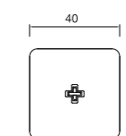

CU

Designed by **Mario Mazzer**

Metal Frame: ■Black □White ■Grey

Base Regular: ■Black □White ■Grey ■Matcha ■Blue

Item#: CU

TOWER

is a small bookcase characterized by a stackable plastic module.

A cross intersection join each module on the upper one in a perfect way.

Overlapping is a simple idea that amaze for the variety of the solutions it creates. The "etagère" can be composed by one, two, three or even more levels and a tray on the top closes the composition.

A good way to characterize the space and containment playing with colors to obtain useful and nice solutions.

Regular Colors:

■Black □White ■Grey

Selectable Colors:

■Red ■Pink ■Brown ■Green ■Matcha ■Ginger ■NavyBlue ■Blue