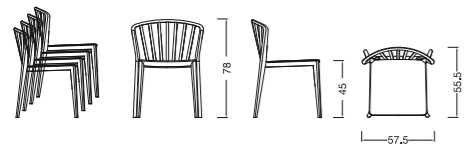

CT-396 Size: L55.5×W57.5×H78 SH:45cm

Regular Colors:
■Black □White ■Grey

Selectable Colors:
■Red ■Pink ■Brown ■Green ■Matcha ■Ginger ■NavyBlue ■Blue