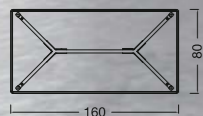

④

PW-036-3
White surface
PW-036-3B
Black surface
PW-036-3W
Woodgrain surface

⑤

PW-036-1
White surface
PW-036-1B
Black surface
PW-036-1W
Woodgrain surface

⑥

CHINESE ERA

Designed by **Cai Liechao**

① **BY80160**: White tabletop **BY80160G**: Grey tabletop **BY80160B**: Black tabletop Size: L160×W80×H74.5