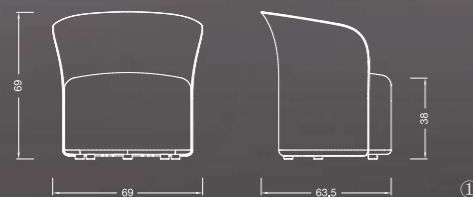

Regular Colors:

■ White ■ Grey

Selectable Colors:

■ Brown ■ Matcha ■ Blue

Fabric : please refer to the color swatch

① **BR** Size:L63.5×W69×H69cm SH38cm

② **BR-1** Size:L63.5×W69×H69cm SH38cm

ROY

Size: L82.5×W86.5×H95.5 SH:40cm

Fabric : please refer to the color swatch

Designed by **Claudio Francesco Bellini**

PIANO

Designed by **Mario Mazzer**

- ① PIA-S Size: L67,5×W127×H75 SH42cm
- ② PIA Size: L65,5×W127×H76,5 SH43cm