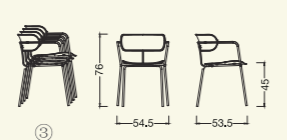

■Black ■White ■Grey

Selectable Colors:

■Red ■Pink ■Brown ■Green ■Matcha ■Ginger ■NavyBlue ■Blue

①/2

LAZY

Designed by **Claudio Francesco Bellini**

- ① **LZ-01** Size: L56.5×W63×H75.5cm SH:45cm
- ② **LZ-05** Size: L56.5×W63×H74.5cm SH:45cm
- ③ **LZ-06** Size: L56.5×W63×H77cm SH:45cm
- ④ **LZ-09/09B**(Black frame) Size: L56×W63×H78cm SH:46cm
- ⑤ **LZ-15N/15NB**(Black frame) Size: L58×W63×H76cm SH:45cm
- ⑥ **LZ-03W** Size: L58×W63×H77cm SH:45cm
- ⑦ **LZ-12W** Size: L56×W63×H75.5cm SH:45cm

Regular Colors:

■ Black □ White ■ Grey

Selectable Colors:

■ Red ■ Pink ■ Brown ■ Green ■ Matcha ■ Ginger ■ Navy Blue ■ Blue

PEDIGREE

Designed by Cai Liechao

- ① **AFM2534** Size: L64.5×W71×H71.5 SH:34cm
- ② **AFM2534S** Size: L64.5×W71×H71.5 SH:35cm
- ③ **AFM2433** Size: L53.5×W54.5×H76 SH:45cm
- ④ **AFM2433S** Size: L53.5×W54.5×H76 SH:46cm
- ⑤ **AFM1534** Size: L54×W50.5×H104.5 SH:76.5cm
- ⑥ **AFM1534S** Size: L54×W50.5×H105 SH:77.5cm

Fabric : please refer to the color swatch
Metal frame ■Matcha ■Blue ■Black □White ■Grey

Designed by **Chen Zhiyi**

- ① **FL-09/09B**(Black frame) Size: L59.5×W58×H86 SH:45cm
- ② **FL-07** Size: L59×W58×H85 SH:45cm
- ③ **FL-03W**(swivel) Size: L60×W58×H84 SH:45cm
- ④ **FL-Y/ YB**(Black frame) Size: L84.5×W59×H79 SH:45cm
- ⑤ **FL-06**(swivel) Size: L58.5×W58×H84.5 SH:45cm
- ⑥ **FL-05** Size: L59×W58×H87 SH:45cm
- ⑦ **FL-12W** Size: L59.5×W59×H84.5 SH:45cm
- ⑧ **FL-08WNP** Size: L59×W58×H85 SH:45cm
- ⑨ **FL-15N/15NB**(Black frame) Size: L57.5×W58×H85 SH:45cm