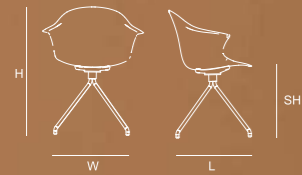

MEET

Designed by **Chen ZhiYi**

- ① **MEET-09/09B** (Black frame) Size: L51.5×W63×H80 SH:44.5cm
- ② **MEET-06** Size: L51×W63×H79.5 SH:44cm
- ③ **MEET-10/10B** (Black frame) Size: L51.5×W63×H80.5 SH:45cm
- ④ **MEET-25** Size: L51×W63×H80.5 SH:44.5cm
- ⑤ **MEET-15N/15NB** (Black frame) Size: L51.5×W63×H79.5 SH:43.5cm

Regular Colors:

■Black ■White ■Grey

Selectable Colors:

■Red ■Pink ■Brown ■Green ■Matcha ■Ginger ■NavyBlue ■Blue