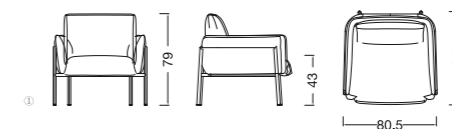

Designed by
Claudio Francesco Bellini

The products contain sofas, chairs, tables, cabinets, beds and other accessories for furniture. With the unique design language, no matter how to fix and match, they can always depict natural, comfortable and simple life style.

Fabric : please refer to the color swatch

Metal frame ■Black

① CH-01 Size: L81×W80.5×H79 SH:43cm

② CH-02 Size: L81×W145.5×H79 SH:43cm