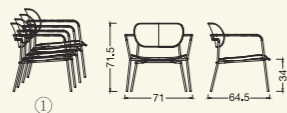

■Black ■White ■Grey

Selectable Colors:

■Red ■Pink ■Brown ■Green ■Matcha ■Ginger ■NavyBlue ■Blue

①/2

LAZY

Designed by **Claudio Francesco Bellini**

- ① **LZ-01** Size: L56.5×W63×H75.5cm SH:45cm
- ② **LZ-05** Size: L56.5×W63×H74.5cm SH:45cm
- ③ **LZ-06** Size: L56.5×W63×H77cm SH:45cm
- ④ **LZ-09/09B**(Black frame) Size: L56×W63×H78cm SH:46cm
- ⑤ **LZ-15N/15NB**(Black frame) Size: L58×W63×H76cm SH:45cm
- ⑥ **LZ-03W** Size: L58×W63×H77cm SH:45cm
- ⑦ **LZ-12W** Size: L56×W63×H75.5cm SH:45cm

Regular Colors:

■ Black □ White ■ Grey

Selectable Colors:

■ Red ■ Pink ■ Brown ■ Green ■ Matcha ■ Ginger ■ Navy Blue ■ Blue

PEDIGREE

Designed by Cai Liechao

- ① **AFM2534** Size: L64.5×W71×H71.5 SH:34cm
- ② **AFM2534S** Size: L64.5×W71×H71.5 SH:35cm
- ③ **AFM2433** Size: L53.5×W54.5×H76 SH:45cm
- ④ **AFM2433S** Size: L53.5×W54.5×H76 SH:46cm
- ⑤ **AFM1534** Size: L54×W50.5×H104.5 SH:76.5cm
- ⑥ **AFM1534S** Size: L54×W50.5×H105 SH:77.5cm

Fabric : please refer to the color swatch
Metal frame ■Matcha ■Blue ■Black □White ■Grey

Designed by **Chen Zhiyi**

- ① **FL-09/09B**(Black frame) Size: L59.5×W58×H86 SH:45cm
- ② **FL-07** Size: L59×W58×H85 SH:45cm
- ③ **FL-03W**(swivel) Size: L60×W58×H84 SH:45cm
- ④ **FL-Y/ YB**(Black frame) Size: L84.5×W59×H79 SH:45cm
- ⑤ **FL-06**(swivel) Size: L58.5×W58×H84.5 SH:45cm
- ⑥ **FL-05** Size: L59×W58×H87 SH:45cm
- ⑦ **FL-12W** Size: L59.5×W59×H84.5 SH:45cm
- ⑧ **FL-08WNP** Size: L59×W58×H85 SH:45cm
- ⑨ **FL-15N/15NB**(Black frame) Size: L57.5×W58×H85 SH:45cm