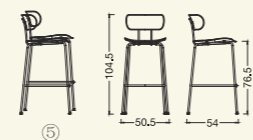

■Black ■White ■Grey

Selectable Colors:

■Red ■Pink ■Brown ■Green ■Matcha ■Ginger ■NavyBlue ■Blue

①/2

LAZY

Designed by **Claudio Francesco Bellini**

- ① **LZ-01** Size: L56.5×W63×H75.5cm SH:45cm
- ② **LZ-05** Size: L56.5×W63×H74.5cm SH:45cm
- ③ **LZ-06** Size: L56.5×W63×H77cm SH:45cm
- ④ **LZ-09/09B**(Black frame) Size: L56×W63×H78cm SH:46cm
- ⑤ **LZ-15N/15NB**(Black frame) Size: L58×W63×H76cm SH:45cm
- ⑥ **LZ-03W** Size: L58×W63×H77cm SH:45cm
- ⑦ **LZ-12W** Size: L56×W63×H75.5cm SH:45cm

Regular Colors:

■ Black □ White ■ Grey

Selectable Colors:

■ Red ■ Pink ■ Brown ■ Green ■ Matcha ■ Ginger ■ Navy Blue ■ Blue

PEDIGREE

Designed by Cai Liechao

- ① **AFM2534** Size: L64.5×W71×H71.5 SH:34cm
- ② **AFM2534S** Size: L64.5×W71×H71.5 SH:35cm
- ③ **AFM2433** Size: L53.5×W54.5×H76 SH:45cm
- ④ **AFM2433S** Size: L53.5×W54.5×H76 SH:46cm
- ⑤ **AFM1534** Size: L54×W50.5×H104.5 SH:76.5cm
- ⑥ **AFM1534S** Size: L54×W50.5×H105 SH:77.5cm

Fabric : please refer to the color swatch
Metal frame ■Matcha ■Blue ■Black □White ■Grey

Designed by **Chen Zhiyi**

- ① **FL-09/09B**(Black frame) Size: L59.5×W58×H86 SH:45cm
- ② **FL-07** Size: L59×W58×H85 SH:45cm
- ③ **FL-03W**(swivel) Size: L60×W58×H84 SH:45cm
- ④ **FL-Y/ YB**(Black frame) Size: L84.5×W59×H79 SH:45cm
- ⑤ **FL-06**(swivel) Size: L58.5×W58×H84.5 SH:45cm
- ⑥ **FL-05** Size: L59×W58×H87 SH:45cm
- ⑦ **FL-12W** Size: L59.5×W59×H84.5 SH:45cm
- ⑧ **FL-08WNP** Size: L59×W58×H85 SH:45cm
- ⑨ **FL-15N/15NB**(Black frame) Size: L57.5×W58×H85 SH:45cm