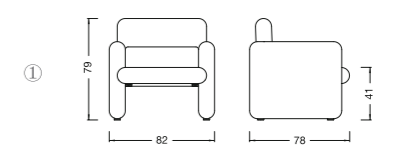

Fabric : please refer to the color swatch

- ① **BHT501S** Size: L78×W82×H79cm SH41cm
- ② **BHT502S** Size: L78×W140×H79cm SH41cm