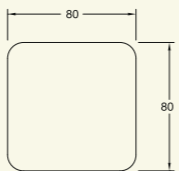

Designed by **Mario Mazzer**

(4 legs)

②