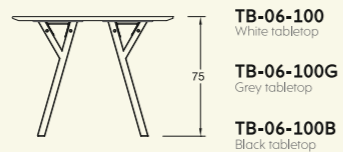

TB-08-60160
White tabletop
TB-08-60160G
Grey tabletop
TB-08-60160B
Black tabletop

TB-08-80120
White tabletop
TB-08-80120G
Grey tabletop
TB-08-80120B
Black tabletop

Designed by **Mario Mazzer**

①

②

③

④

(4 legs)