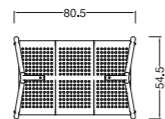

- ① CR-02-80 Size: L80.5×W54.5×H142
- ② CR-02-100 Size: L105×W54.5×H142

Regular Colors: ■Black □White ■Grey
Selectable Colors: ■Matcha ■Blue

②

①

A cloth rack with a clear-cut contour. Blend was inspired by traditional manual wood bending processes and tubular connections of bicycle frames. This resulted in a new design made by Robert Admiraal who is an enthusiastic bicycle rider himself.