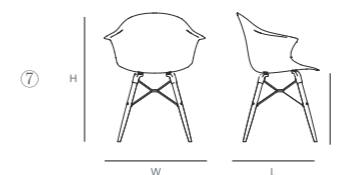

⑥ MEET-03W Size: L51.5×W63×H80 SH:44.5cm

⑦ MEET-08WNP Size: L51×W63×H81 SH:45cm

Regular Colors:

■Black □White ■Grey

Selectable Colors:

■Red ■Pink ■Brown ■Green ■Matcha ■Ginger ■Navy Blue ■Blue

CHAN

Designed by **Chen ZhiYi**