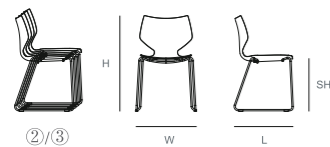

③

① **MY-09/09B**(Black frame) Size: L49×W47.5×H81.5 SH:45cm

② **MY-01** Size: L48×W52×H80.5 SH:45cm

③ **MY-05** Size: L50.5×W51.5×H81 SH:45cm

④ **MY-20W** Size: L54.5×W46.5×H81.5 SH:45cm

Regular Colors:

■Black □White ■Grey

Selectable Colors:

■Red ■Pink ■Brown ■Green ■Matcha ■Ginger ■Navy Blue ■Blue

②/③

W

L

④

Designed by **Chen Zhiyi**
 ① CT-398 /398B(Black frame) Size: L48×W48×H100 SH:76cm

Designed by **Claudio Francesco Bellini**
 ② LEAF-06 Size: L49×W53×H94 SH:76cm