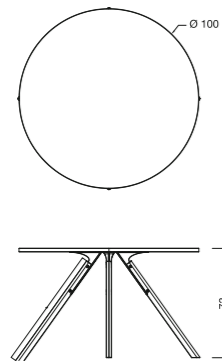

④

PW-036-3
White surface
PW-036-3B
Black surface
PW-036-3W
Woodgrain surface

⑤

PW-036-1
White surface
PW-036-1B
Black surface
PW-036-1W
Woodgrain surface

⑥

CHINESE ERA

Designed by **Cai Liechao**

① **BY80160**: White tabletop **BY80160G**: Grey tabletop **BY80160B**: Black tabletop Size: L160×W80×H74.5