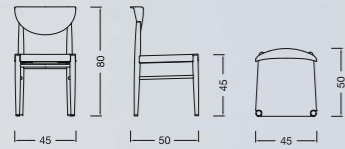

- ① HF-01B(Black frame)
Size: L56×W48.5×H83 SH:45cm
- ② HF-05
Size: L50×W56×H83 SH:45cm
- ③ LEAF-07
Size: L49×W46×H82 SH:45cm
- ④ HF-03W
Size: L50×W47×H83 SH:45cm

Designed by **Claudio Francesco Bellini**

Regular Colors:

■Black □White ■Grey

Selectable Colors:

■Red ■Pink ■Brown ■Green ■Matcha ■Ginger ■NavyBlue ■Blue

SLOW

Designed by **Mario Mazzer**

- ① **SLOW** Size: L50×W45×H80cm SH:45cm
- ② **SLOW-WS** Size: L50×W45×H80cm SH:45cm