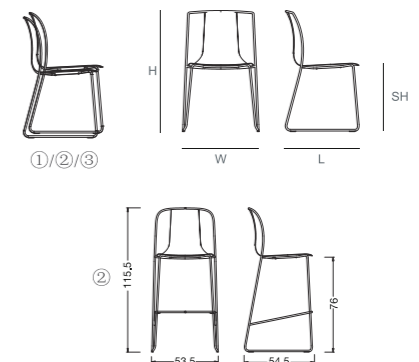

- ① ADL9536 (edge-round) Size: L51.5×W53.5×H84.5cm SH:46.5cm
- ② ADL9537 Size: L54.5×W53.5×H115.5cm SH:76cm
- ③ ADL9538 (edge-square) Size: L51.5×W53.5×H84.5cm SH:46.5cm

Metal frame ■Black ■DarkGreen