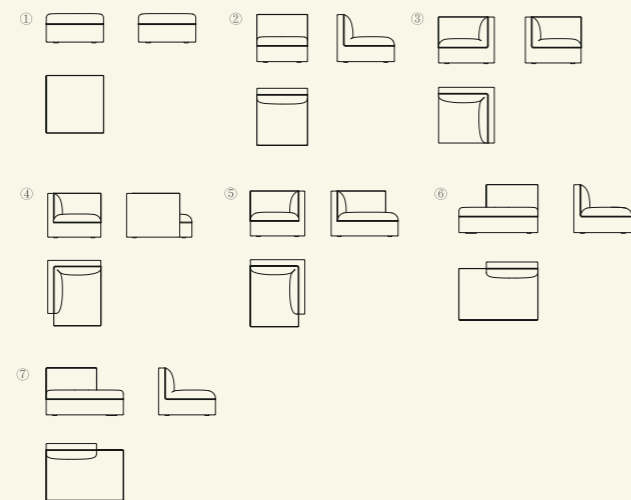

- ① **UX-51** Size: L77×W77×H39 SH:39cm
- ② **UX-52** Size: L77×W87×H73 SH:39cm
- ③ **UX-53** Size: L87×W87×H73 SH:39cm
- ④ **UX-54L** Size: L87×W107×H73 SH:39cm
- ⑤ **UX-54R** Size: L87×W107×H73 SH:39cm
- ⑥ **UX-55L** Size: L118×W87×H73 SH:39cm
- ⑦ **UX-55R** Size: L118×W87×H73 SH:39cm