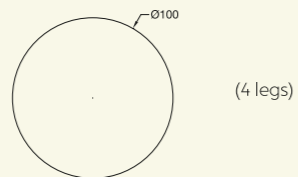

TB-08-60160
White tabletop
TB-08-60160G
Grey tabletop
TB-08-60160B
Black tabletop

TB-08-80120
White tabletop
TB-08-80120G
Grey tabletop
TB-08-80120B
Black tabletop

Designed by **Mario Mazzer**

①

②

③

④

(4 legs)