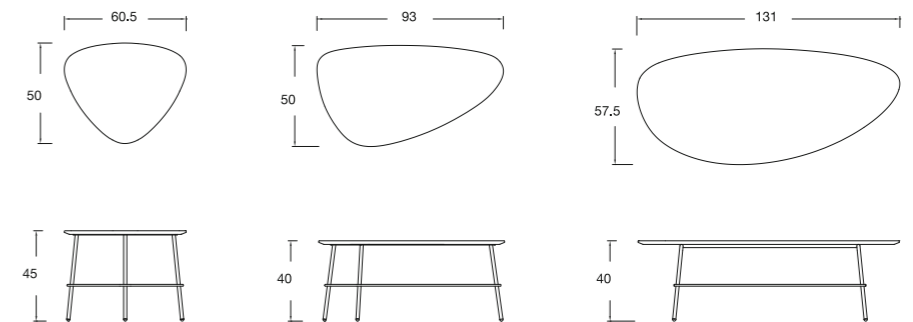

Designed by **Chen Zhiyi**