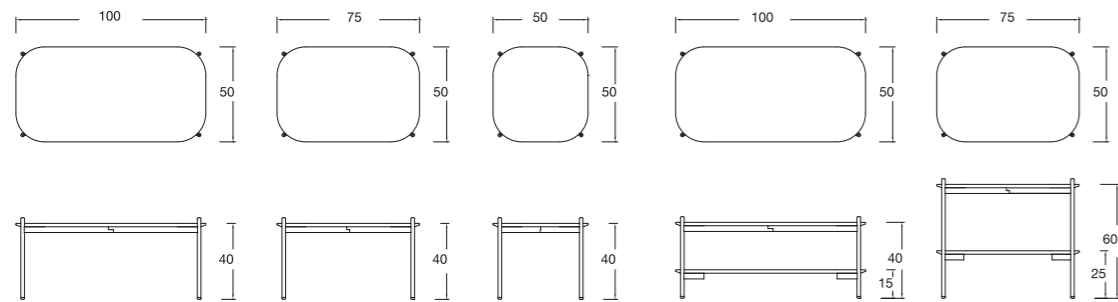

Designed by **Chen Zhiyi**