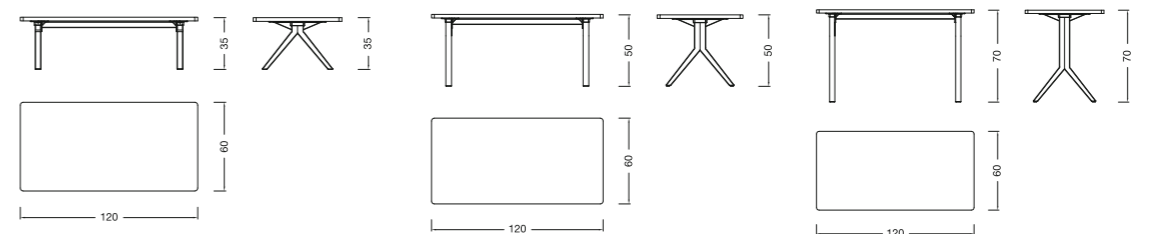

Regular Colors:
 ■ Black □ White

① BDS2545L Size:L125.5×W50×H45cm

Designed by **Cai Liechao**

Regular Colors:

■Black ■DarkGreen

② BDS2545P Size:L125.5×W50×H45cm

Designed by **Cai Liechao**

Table top regular clours: