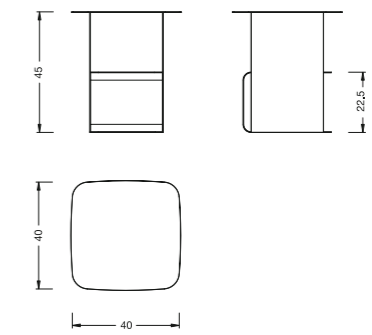

⑥ MEET-03W Size: L51.5×W63×H80 SH:44.5cm

⑦ MEET-08WNP Size: L51×W63×H81 SH:45cm

Regular Colors:

■Black □White ■Grey

Selectable Colors:

■Red ■Pink ■Brown ■Green ■Matcha ■Ginger ■Navy Blue ■Blue

CHAN

Designed by **Chen ZhiYi**

- ① CHAN-PF Size: L71×W65×H91.5cm SH39cm
- ② CHAN Size: L71×W65×H91.5cm SH39cm

Metal frame ■Black

Fabric : please refer to the color swatch

①

②

CHAN

Designed by **Chen ZhiYi**

“CHAN” is an occasional zen sentiment in the designer’s thinking on life. It’s made of round steel with a diameter of 12mm, presenting a slim and steady linear back and armrest. It can easily bear the pressure of 120kg, and is equipped with an integrated soft cushion, which is also soft and rigid. The exquisite craftsmanship of details makes it comfortable and comfortable.

PACKING TABLE

Designed by Cai Liechao

The design is inspired by the carton box which is common in our daily life. To extend two-dimensional plane into a three-dimensional form just by bending it. The space is divided into several small rooms, to meet different storage requirements. And the round corners give a warming feeling and make it suitable for different environmen

PACKING TABLE

Designed by **Cai Liechao**

BLO4145 Size: L40×W40×H45cm

Regular Colors:

■ Black ■ DarkGreen

Senchuan collaborated with the best designers all over the world , adhering to the original design, and exploring the close integration of contemporary art and lifestyle. Senchuan believes that "life is art", and focuses on the "poetic dwelling" concept of life through the implementation of artistic charm products.