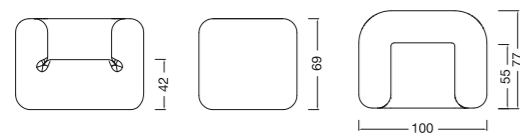

The Round Square is derived from the consistent simple design of SENCHUAN that. The structure is simple and disciplined . The connection is elegant and natural.

②

①

Fabric : please refer to the color swatch

① **CYF571S** Size: L100×W77×H69 SH:42cm

② **CYF572S** Size: L160×W77×H69 SH:42cm

Designed by **but design studio**