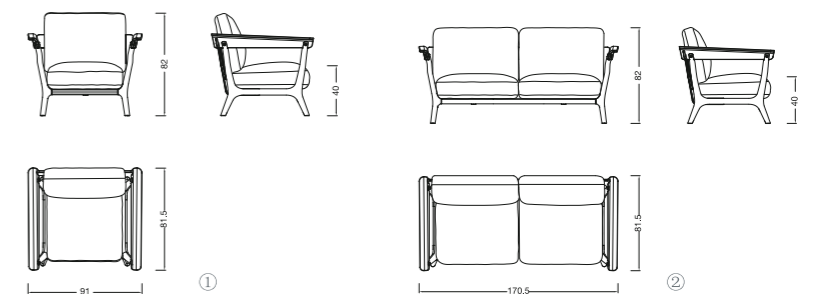

SCREEN

Designed by **Claudio Francesco Bellini**

CNN552S Size: L75×W150×H80 SH:44cm

Fabric : please refer to the color swatch

Designed by **Claudio Francesco Bellini**

- ① **SOFA-01** Size: L91×W81.5×H82 SH:40cm
- ② **SOFA-02** Size: L170.5×W81.5×H82 SH:40cm

Regular Colors:

■ Black □ White

Fabric : please refer to the color swatch