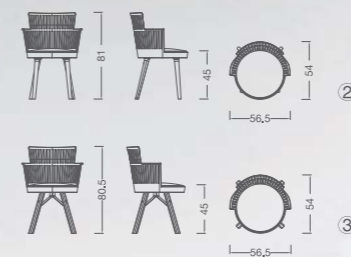

④

⑤

- ① **PW-028** Size: L57×W57×H75 SH:45cm
- ② **CT-601** Size: L57×W57×H77 SH:45cm
- ③ **CT-600** Size: L58×W57×H73.5 SH:45cm
- ④ **PW-028-S** Size: L59×W59×H76 SH:45cm
- ⑤ **PW-029NP** Size: L57×W59×H77.5 SH:45cm

ATW2533 Size: L62.5×W54.5×H77.5 SH:45cm

Metal frame ■Black ■DarkGreen

- ① **TO-BAR-W**
Size: L41×W39×H96,5 SH:76cm
- ② **TO-12W**
Size: L54×W56,5×H81 SH:45cm
- ③ **TO-19W**
Size: L54×W56,5×H80,5 SH:45cm