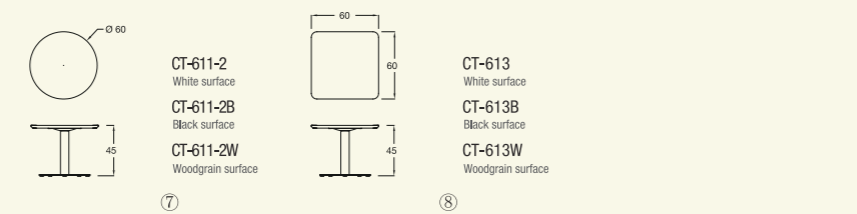

④

PW-036-3
White surface
PW-036-3B
Black surface
PW-036-3W
Woodgrain surface

⑤

PW-036-1
White surface
PW-036-1B
Black surface
PW-036-1W
Woodgrain surface

⑥

CHINESE ERA

Designed by **Cai Liechao**

① **BY80160**: White tabletop **BY80160G**: Grey tabletop **BY80160B**: Black tabletop Size: L160×W80×H74.5