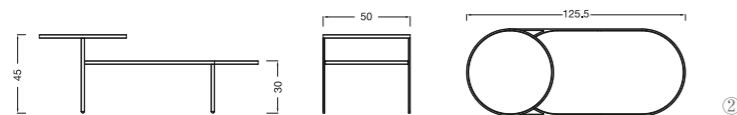

Regular Colors:
 ■ Black □ White

① BDS2545L Size:L125.5×W50×H45cm

Designed by **Cai Liechao**

Regular Colors:

■Black ■DarkGreen

② BDS2545P Size:L125.5×W50×H45cm

Designed by **Cai Liechao**

Table top regular clours: