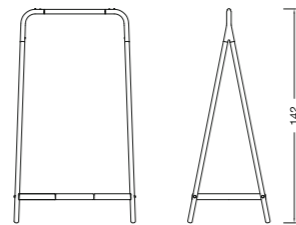

BLEND

Designed by **Robert Admiraal**

- ① CR-02-80 Size: L80.5×W54.5×H142
- ② CR-02-100 Size: L105×W54.5×H142

Regular Colors: ■Black □White ■Grey
Selectable Colors: ■Matcha ■Blue

②

①

A cloth rack with a clear-cut contour. Blend was inspired by traditional manual wood bending processes and tubular connections of bicycle frames. This resulted in a new design made by Robert Admiraal who is an enthusiastic bicycle rider himself.

BUTLER

Designed by **Robert Admiraal**

The BUTLER tray table is a clear design statement, and of course maximum functional efficiency, interpreted in wood and style. The tray table has a solid wood frame, ABS tray and solid metal handgrips. BUTLER is serving you with style.

TT-01 Size: L57.5×W37×H59

Regular Colors: ■Matcha ■Blue □White ■Grey ■Black