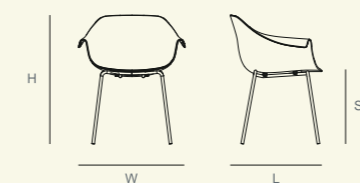

■Black ■White ■Grey

Selectable Colors:

■Red ■Pink ■Brown ■Green ■Matcha ■Ginger ■NavyBlue ■Blue

①/2

LAZY

Designed by **Claudio Francesco Bellini**

- ① **LZ-01** Size: L56.5×W63×H75.5cm SH:45cm
- ② **LZ-05** Size: L56.5×W63×H74.5cm SH:45cm
- ③ **LZ-06** Size: L56.5×W63×H77cm SH:45cm
- ④ **LZ-09/09B**(Black frame) Size: L56×W63×H78cm SH:46cm
- ⑤ **LZ-15N/15NB**(Black frame) Size: L58×W63×H76cm SH:45cm
- ⑥ **LZ-03W** Size: L58×W63×H77cm SH:45cm
- ⑦ **LZ-12W** Size: L56×W63×H75.5cm SH:45cm

Regular Colors:

■ Black □ White ■ Grey

Selectable Colors:

■ Red ■ Pink ■ Brown ■ Green ■ Matcha ■ Ginger ■ Navy Blue ■ Blue

PEDIGREE

Designed by Cai Liechao

- ① **AFM2534** Size: L64.5×W71×H71.5 SH:34cm
- ② **AFM2534S** Size: L64.5×W71×H71.5 SH:35cm
- ③ **AFM2433** Size: L53.5×W54.5×H76 SH:45cm
- ④ **AFM2433S** Size: L53.5×W54.5×H76 SH:46cm
- ⑤ **AFM1534** Size: L54×W50.5×H104.5 SH:76.5cm
- ⑥ **AFM1534S** Size: L54×W50.5×H105 SH:77.5cm