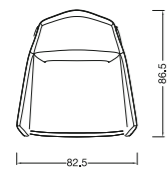

Size: L82.5×W86.5×H95.5 SH:40cm

Fabric : please refer to the color swatch

Designed by **Claudio Francesco Bellini**

PIANO

Designed by **Mario Mazzer**

- ① PIA-S Size: L67,5×W127×H75 SH42cm
- ② PIA Size: L65,5×W127×H76,5 SH43cm