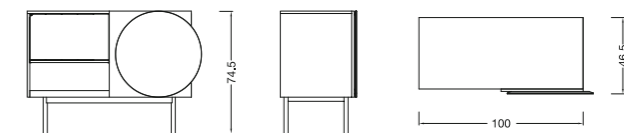

Designed by **Cai Liechao**

① **DOE1046**

Size: L46.5×W100×H74.5

Body Regular Colors: ■Black ■Pink ■Matcha

Panel Colors: ■NavyBlue ■Ginger