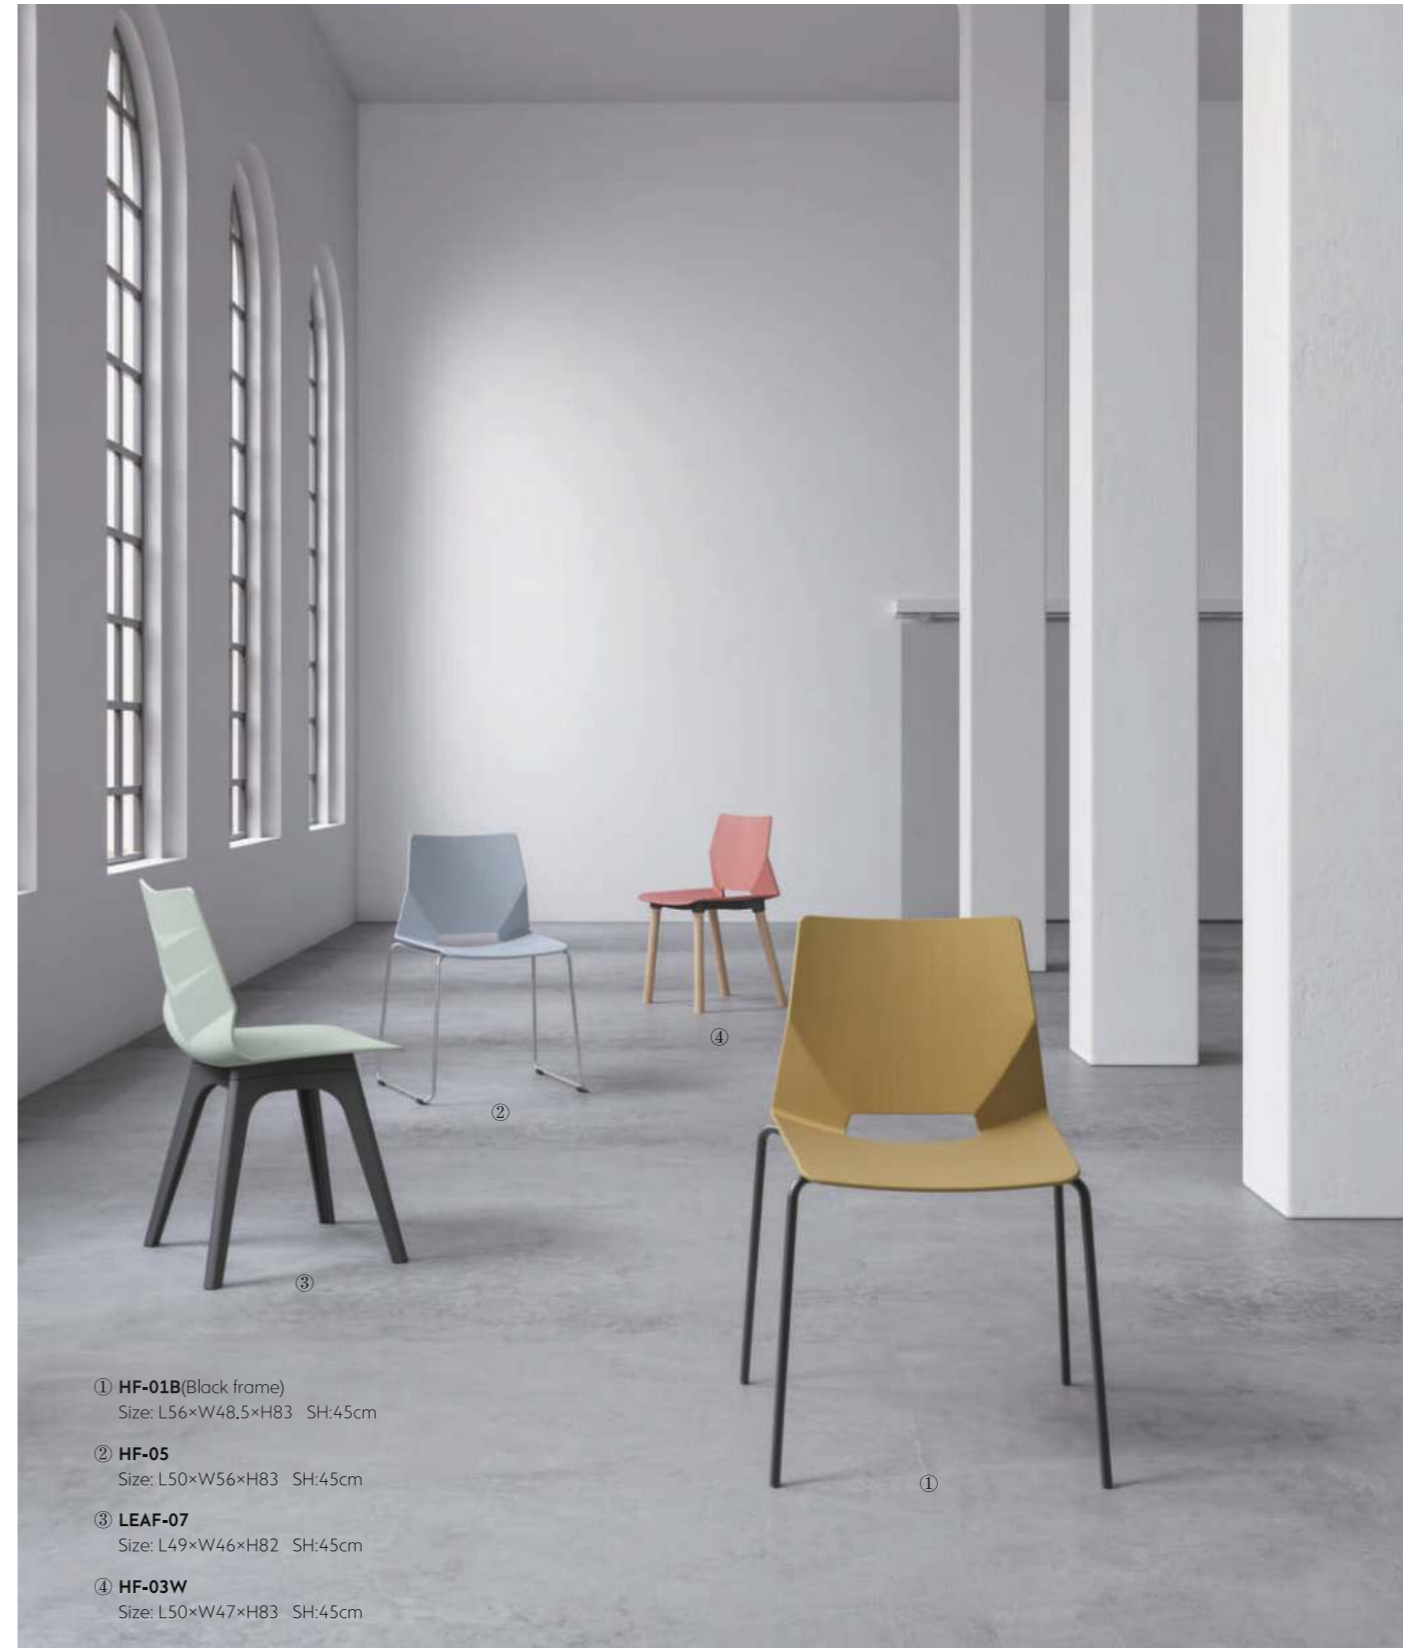

Selectable Colors:

■Red ■Pink ■Brown ■Green ■Matcha ■Ginger ■Navy Blue ■Blue

②/③

W

L

④

Designed by **Chen Zhiyi**
 ① CT-398 /398B(Black frame) Size: L48×W48×H100 SH:76cm

Designed by **Claudio Francesco Bellini**
 ② LEAF-06 Size: L49×W53×H94 SH:76cm