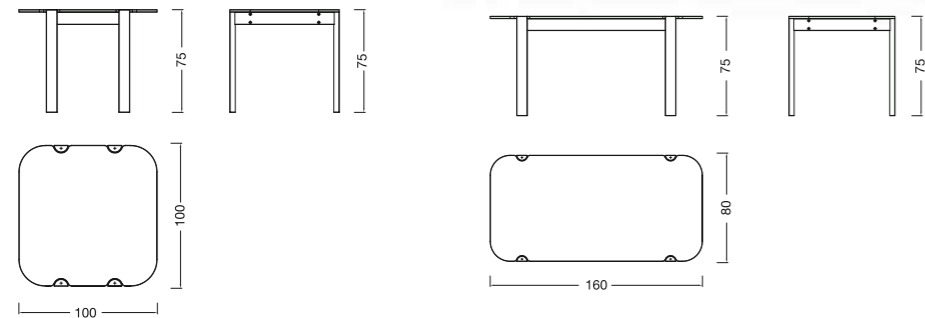

ELEPHANT

Designed by **but design studio**

"Funny" and "Surprise" is the core of the Elephant design concept, the four straight lines/ the big curve of corner/ semi-circled table leg, all make the Elephant funny, the application of a variety of space is filled with countless "Surprise" moments.

Regular Colors:
■ Black □ White

- ① **BSC1010** Size: L100×W100×H75
- ② **BSC1680** Size: L160×W80×H75

Designed by **Mario Mazzer**