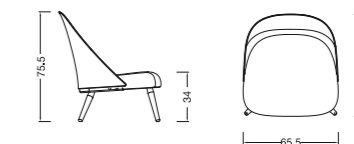

Regular Colors

■ Marcho ■ Blue ■ Black □ White ■ Grey

Fabric : please refer to the color swatch

① **RX-12W** Size: L73×W65.5×H75.5 SH:34cm

② **RX-T** Size: L60.5×W39.5×H31

③ **RX-12WS** Size: L70×W65.5×H75.5 SH:34cm