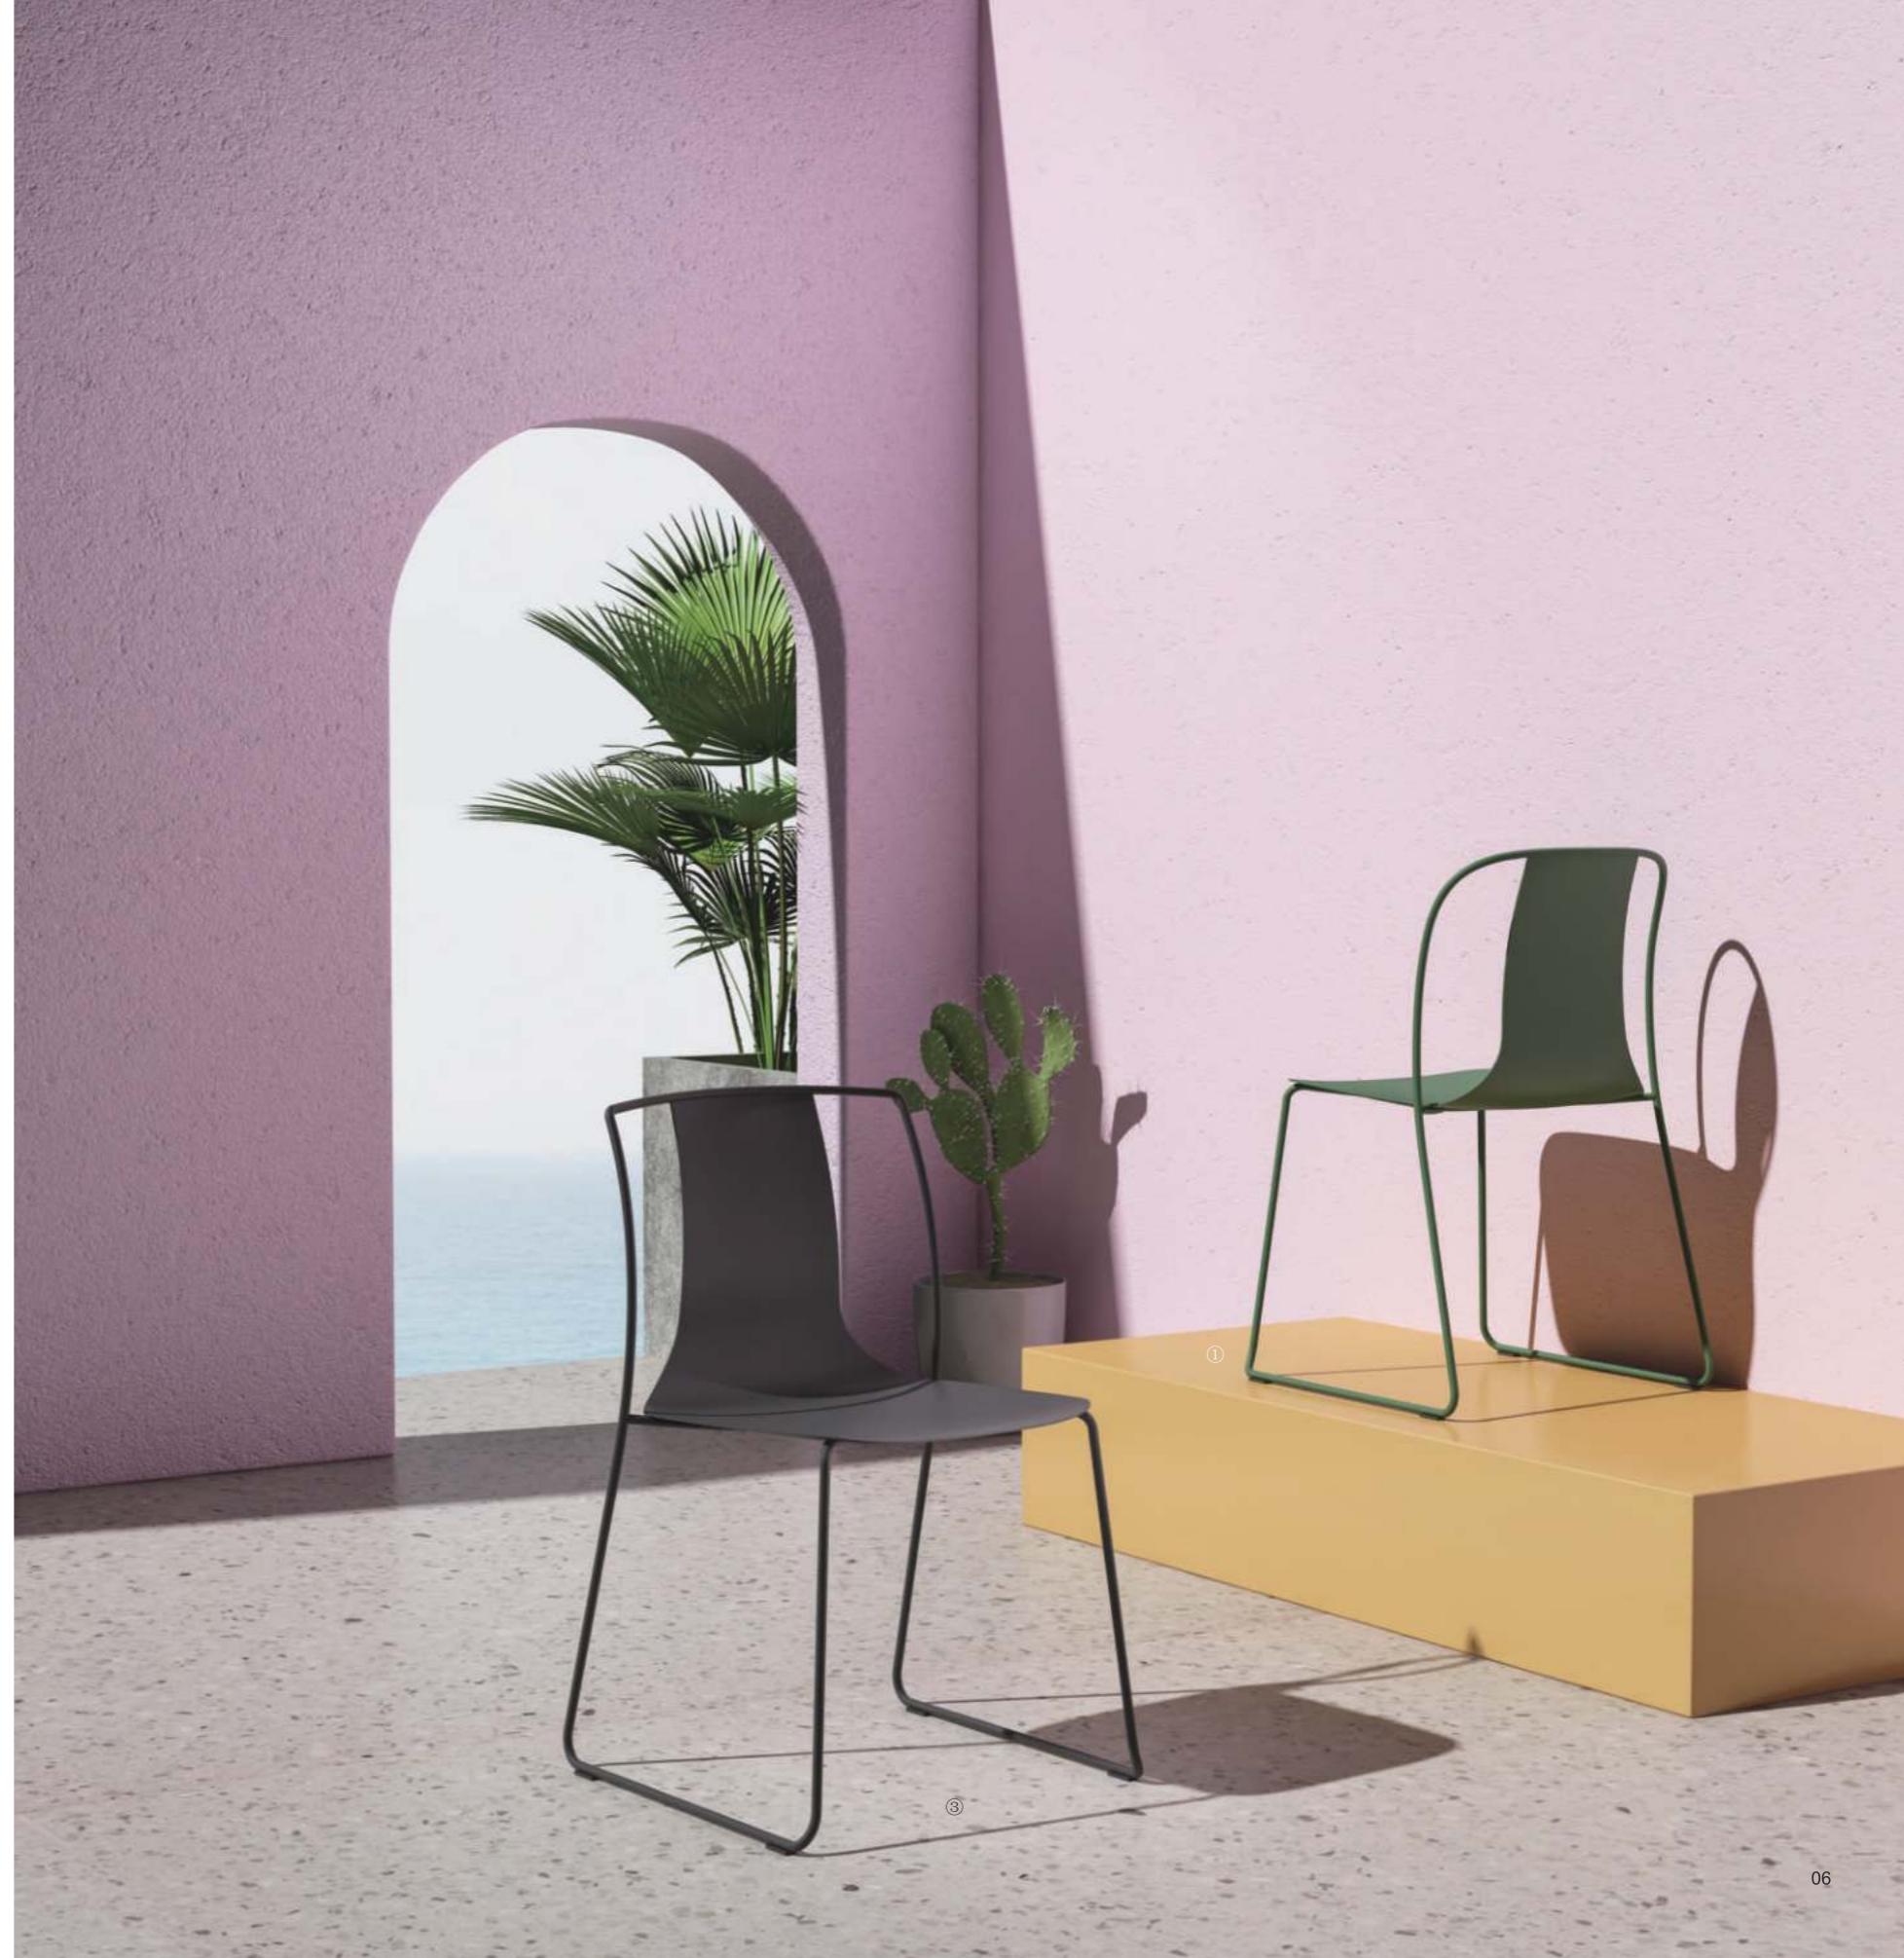

Metal frame ■Black ■DarkGreen

PAZ

Designed by Roberto Palomba & Ludovica

The chair "PAZ" is made with tough metal, wrapped with fine line, be like the drawing line. The smooth curved surface of the seat is cleverly incorporated into the ergonomics, ensure the comfort. Both harmonious collocation, not only to achieve a stable structure, but also to achieve the visual effect. From the chair to the barstool, this collection includes three different products that not only express the same design but also have the same characteristics: Elegance without fragility, brevity without fragility.