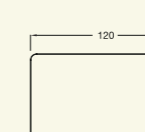

④

PW-036-3
White surface
PW-036-3B
Black surface
PW-036-3W
Woodgrain surface

⑤

PW-036-1
White surface
PW-036-1B
Black surface
PW-036-1W
Woodgrain surface

⑥

CHINESE ERA

Designed by **Cai Liechao**

① **BY80160**: White tabletop **BY80160G**: Grey tabletop **BY80160B**: Black tabletop Size: L160×W80×H74.5