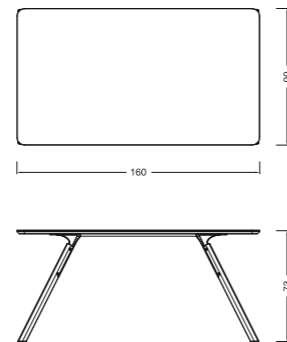

② **PW-032-3** White surface
PW-032-3B Black surface
PW-032-3W Woodgrain surface
Size: L160×W90×H73

Regular Colors:
■Black □White / Wood grain