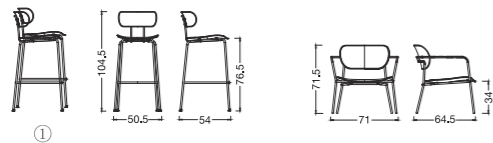

PEDIGREE

Designed by **Cai Liechao**

PEDIGREE

Designed by Cai Liechao

① AFM1534 Size: L54×W50.5×H104.5 SH:76.5cm

② AFM1534S Size: L54×W50.5×H105 SH:77.5cm

③ AFM2534S Size: L64.5×W71×H71.5 SH:35cm

Fabric : please refer to the color swatch

Metal frame ■Matcha ■Blue ■Black ■White ■Grey

MEET

Designed by **Chen ZhiYi**

- ① **MEET-09/09B** (Black frame) Size: L51.5×W63×H80 SH:44.5cm
- ② **MEET-06** Size: L51×W63×H79.5 SH:44cm
- ③ **MEET-10/10B** (Black frame) Size: L51.5×W63×H80.5 SH:45cm
- ④ **MEET-25** Size: L51×W63×H80.5 SH:44.5cm
- ⑤ **MEET-15N/15NB** (Black frame) Size: L51.5×W63×H79.5 SH:43.5cm