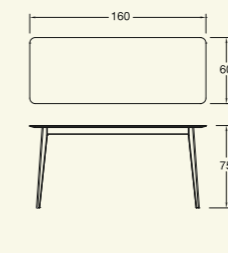

TABLE

Designed by **Chen Zhiyi**

TB-08-8080
White tabletop
TB-08-8080G
Grey tabletop
TB-08-8080B
Black tabletop

TB-08-80160
White tabletop
TB-08-80160G
Grey tabletop
TB-08-80160B
Black tabletop

TB-08-60120
White tabletop
TB-08-60120G
Grey tabletop
TB-08-60120B
Black tabletop