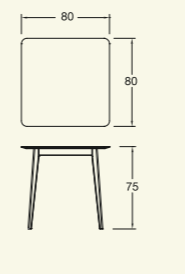

Designed by **Chen Zhiyi**

TB-08-8080
White tabletop
TB-08-8080G
Grey tabletop
TB-08-8080B
Black tabletop