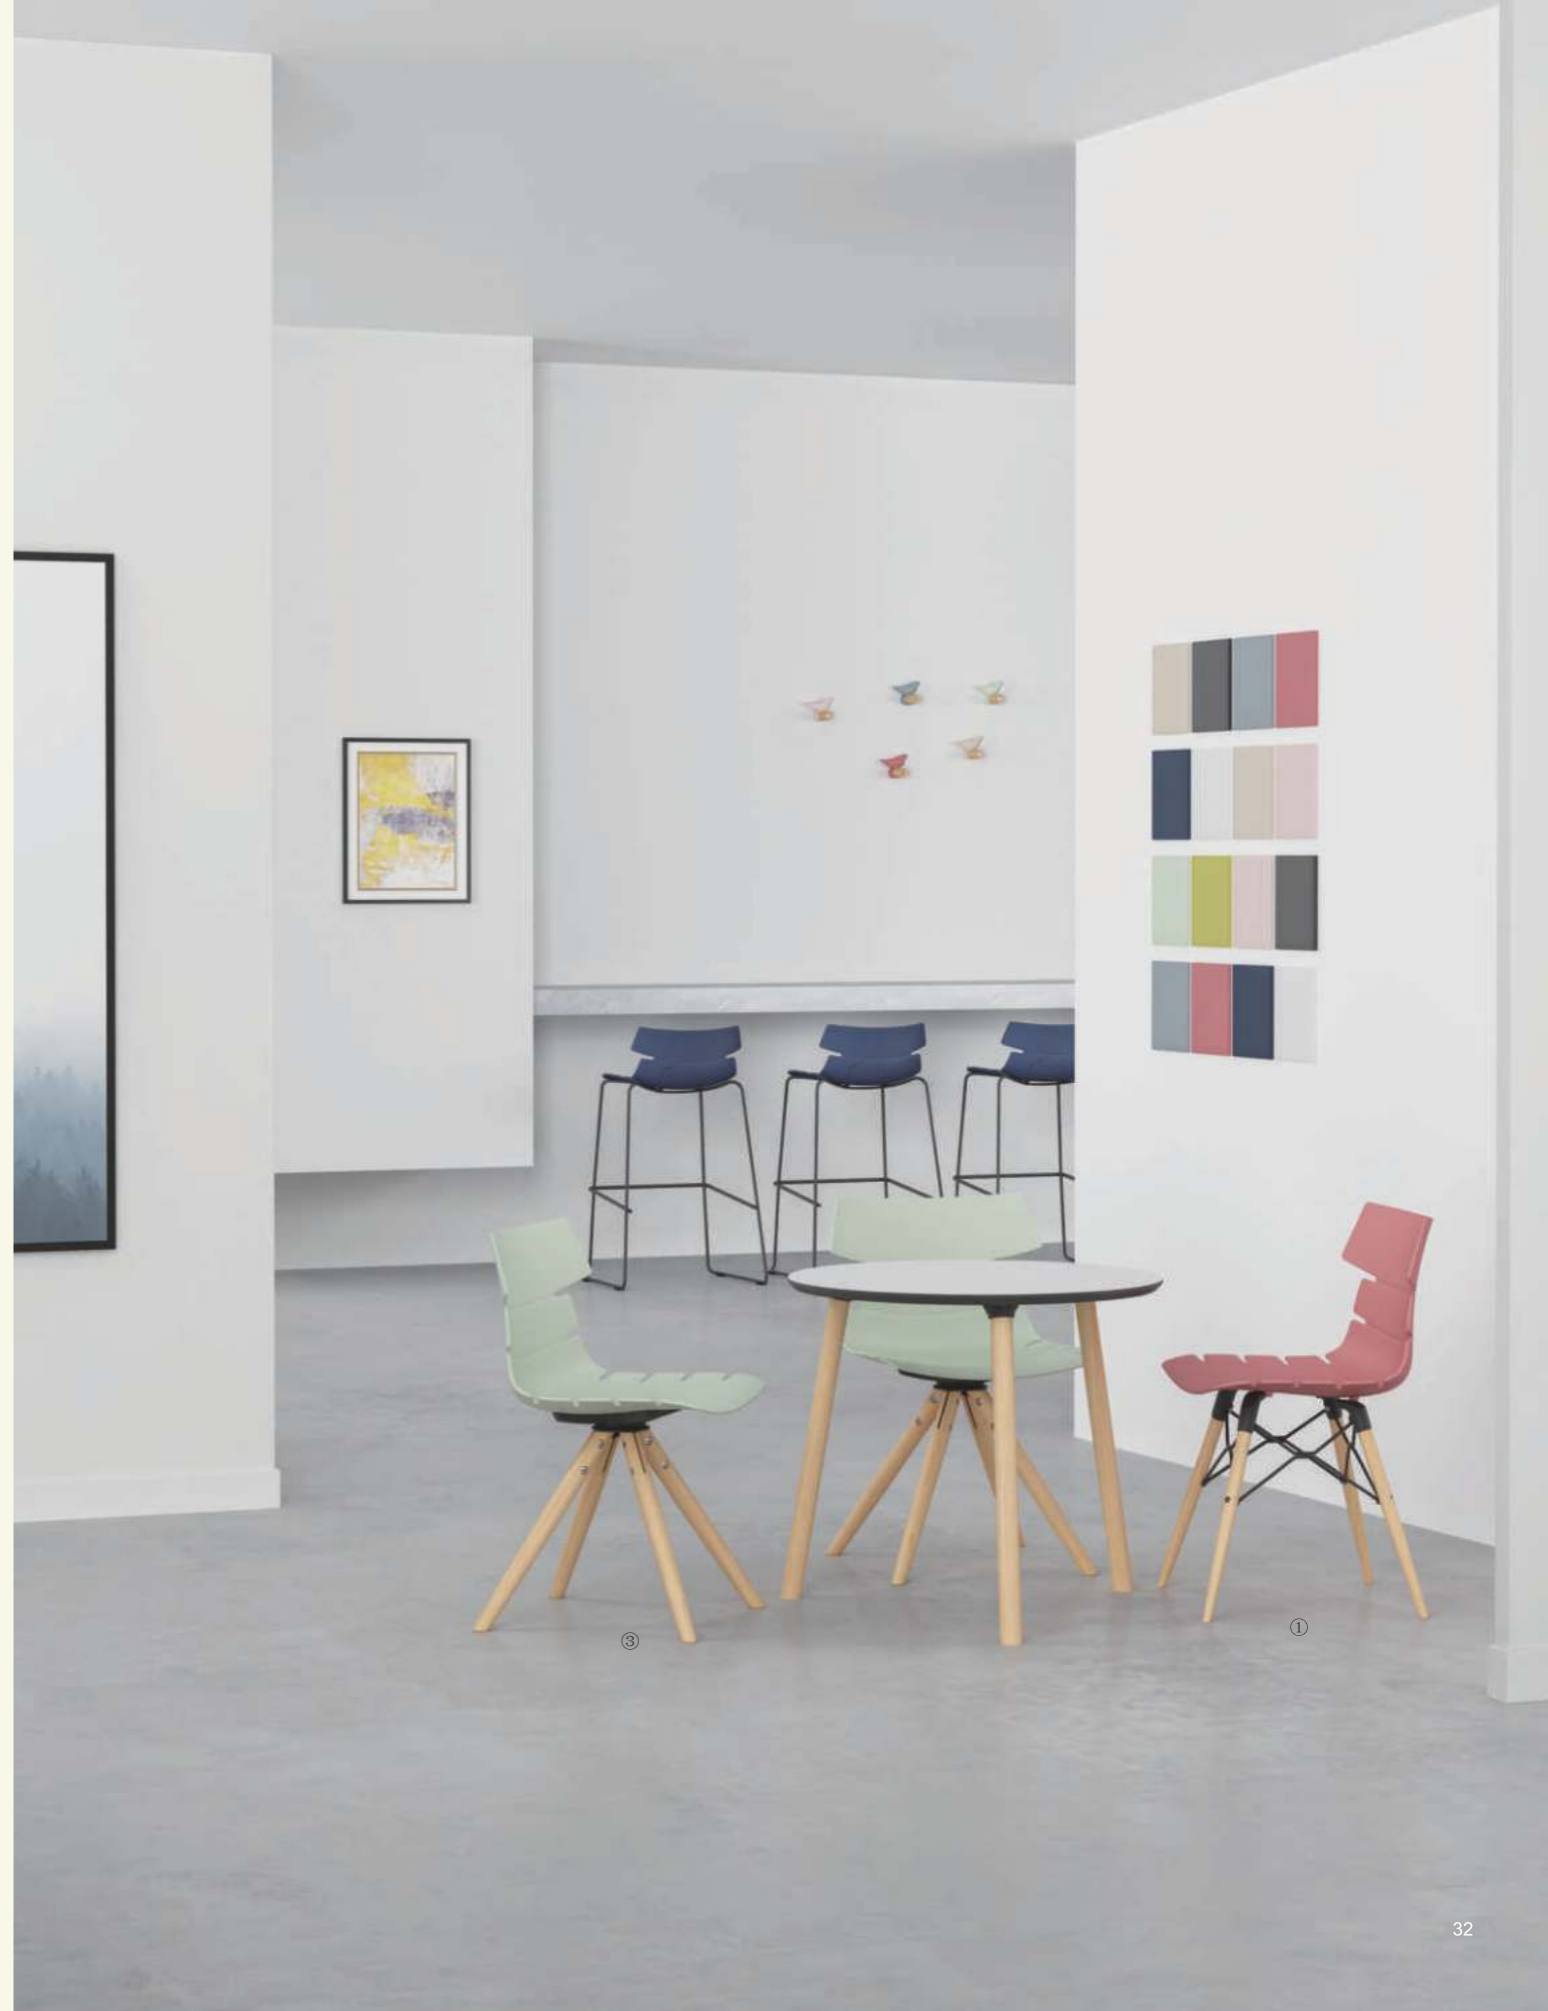

Designed by **Claudio Francesco Bellini**

- ① **PW-030NP** Size: L48×W50.5×H81 SH:45cm
- ② **PW-031-2**(swivel) Size: L49×W51×H81 SH:45cm
- ③ **PW-063** Size: L49.5×W51×H80 SH:45cm
- ④ **CT-606-1 / 606-1B**(Black frame) Size: L51×W50×H81 SH:45cm
- ⑤ **CT-606/606B**(Black frame) Size: L49.5×W51×H82
- ⑥ **CT-623**(swivel) Size: L48×W51×H80 SH:45cm
- ⑦ **CT-621**(swivel) Size: L50×W51×H80 SH:45cm
- ⑧ **CT-620** Size: L48×W51×H81.5 SH:45cm
- ⑨ **CT-603** Size: L50×W58×H81.5 SH:45cm
- ⑩ **CT-622N / 622NB** (Black frame) Size: L47×W51×H80 SH:45cm
- ⑪ **CT-605** Size: L52.5×W56×H81 SH:45cm
- ⑫ **CT-602** Size: L50×W52.5×H97 SH:76cm

Regular Colors:

■ Black □ White ■ Grey

Selectable Colors:

■ Red ■ Pink ■ Brown ■ Green ■ Matcha ■ Ginger ■ NavyBlue ■ Blue