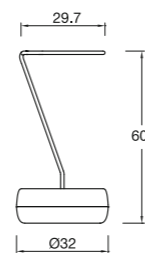

TT-01 Size: L57.5×W37×H59

Regular Colors: ■Matcha ■Blue □White ■Grey ■Black

CU

Designed by **Mario Mazzer**

Metal Frame: ■Black □White ■Grey

Base Regular: ■Black □White ■Grey ■Matcha ■Blue

Item#: CU

TOWER