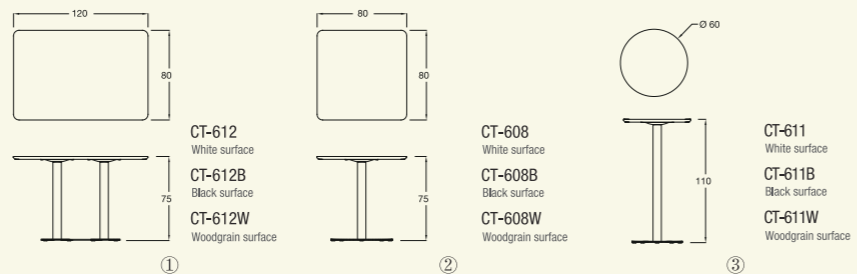

④

PW-036-3
White surface
PW-036-3B
Black surface
PW-036-3W
Woodgrain surface

⑤

PW-036-1
White surface
PW-036-1B
Black surface
PW-036-1W
Woodgrain surface

⑥

CHINESE ERA

Designed by **Cai Liechao**

① **BY80160**: White tabletop **BY80160G**: Grey tabletop **BY80160B**: Black tabletop Size: L160×W80×H74.5