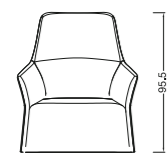

ROY

Size: L82.5×W86.5×H95.5 SH:40cm

Fabric : please refer to the color swatch

Designed by **Claudio Francesco Bellini**