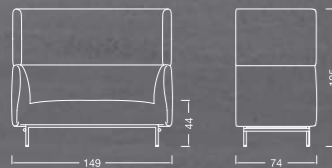

CNN652S Size: L74×W149×H125cm SH44cm

Fabric : please refer to the color swatch