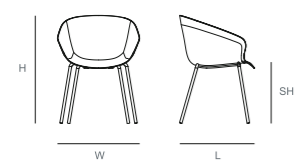

① **POD-05W** Size: L55.5×W61×H79 SH:45cm

② **POD-02W** Size: L57×W61×H79 SH:45cm

Regular Colors:

■ Black ■ White ■ Grey

Selectable Colors:

■ Red ■ Pink ■ Brown ■ Green ■ Matcha ■ Ginger ■ NavyBlue ■ Blue

Designed by **Robert Admiraal**

① **HP-20W** Size: L57×W59×H79 SH:45cm

② **HP-01** Size: L58.5×W59×H79 SH:45cm

③ **HP-05** Size: L57×W59×H79 SH:45cm

Regular Colors:

■ Black ■ White ■ Grey

Selectable Colors:

■ Red ■ Pink ■ Brown ■ Green ■ Matcha
■ Ginger ■ NavyBlue ■ Blue