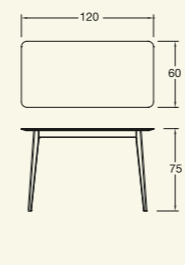

TB-08-60120
White tabletop
TB-08-60120G
Grey tabletop
TB-08-60120B
Black tabletop