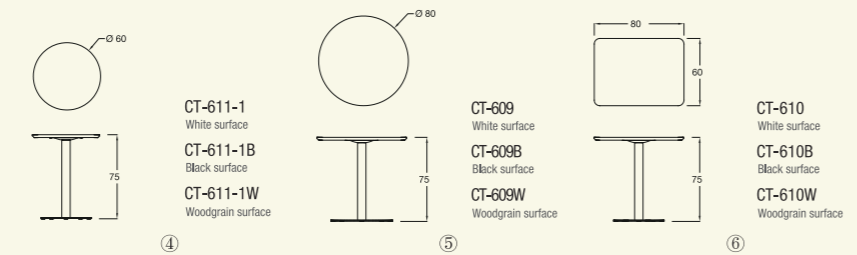

④

PW-036-3
White surface
PW-036-3B
Black surface
PW-036-3W
Woodgrain surface

⑤

PW-036-1
White surface
PW-036-1B
Black surface
PW-036-1W
Woodgrain surface

⑥

CHINESE ERA

Designed by **Cai Liechao**

① **BY80160**: White tabletop **BY80160G**: Grey tabletop **BY80160B**: Black tabletop Size: L160×W80×H74.5