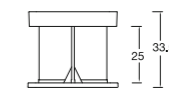

CU

Designed by **Mario Mazzer**

Metal Frame: ■Black □White ■Grey

Base Regular: ■Black □White ■Grey ■Matcha ■Blue

Item#: CU

TOWER

is a small bookcase characterized by a stackable plastic module.

A cross intersection join each module on the upper one in a perfect way.

Overlapping is a simple idea that amaze for the variety of the solutions it creates. The "etagère" can be composed by one, two, three or even more levels and a tray on the top closes the composition.

A good way to characterize the space and containment playing with colors to obtain useful and nice solutions.

Regular Colors:

■Black □White ■Grey

Selectable Colors:

■Red ■Pink ■Brown ■Green ■Matcha ■Ginger ■NavyBlue ■Blue