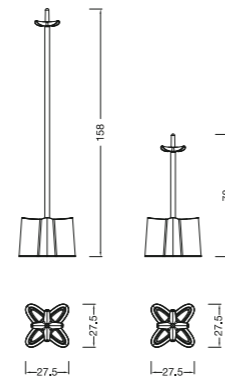

Designed by **Mario Mazzer**

① **DF-01**
Size: L27.5×W27.5×H158

② **DF-02**
Size: L27.5×W27.5×H78

Regular Colors:
■ Black □ White

①

②

FP-05W

① **FP-01**