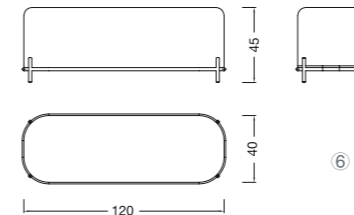

- ① SOFA-03-4040S Size: L40×W40×H37   ② SOFA-03-4080S Size: L80×W40×H37
- ③ SOFA-03-40120S Size: L120×W40×H37