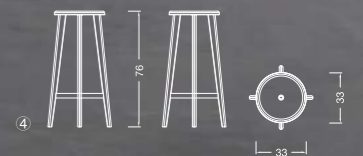

Designed by **Chen Zhiyi**

① **PW-027NP** Size: L35.5×W47×H49 SH:45cm

② **PW-010** Size: L33×W33×H68 SH:68cm

③ **PW-010-2** Size: L33×W33×H45

④ **PW-010H** Size: L33×W33×H76 SH:76cm

⑤ **PW-009** Size: L60×W60×H115

Regular Colors:

■ Black ■ White □ Grey

Selectable Colors:

■ Red ■ Pink ■ Brown ■ Green ■ Matcha ■ Ginger ■ Navy Blue ■ Blue