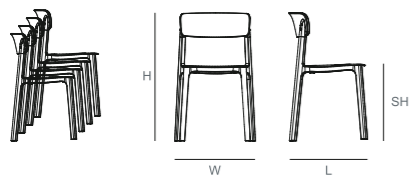

Beech wood
Nature

Ash wood
DarkGreen

Ash wood
Burgundy

CLAY Size: L47×W48×H79cm SH47cm

CLAY-W Size: L46.5×W56×H77cm SH46cm

CLAY Size: L47xW48xH79cm SH47cm

Regular Colors: ■Black □White ■Grey ■Red ■Pink ■Brown ■Green ■Matcha ■Ginger ■NavyBlue ■Blue

Selectable Colors:

CLAY

Designed by **Claudio Francesco Bellini**

FX

Designed by **Claudio Francesco Bellini**

- ① **FX-05** Size: L51.5×W57×H82 SH:45cm
- ② **FX-27** Size: L51.5×W53.5×H82 SH:45cm
- ③ **FX-01** Size: L52×W58×H81 SH:45cm
- ④ **FX-05F** Size: L53×W56.5×H81 SH:45cm
- ⑤ **FX-09/09B** (Black frame) Size: L50.5×W47×H81 SH:45cm
- ⑥ **FX-06** Size: L51.5×W53.5×H82 SH:45cm