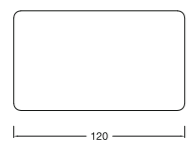

Regular Colors:
 ■Black □White / Wood grain

③ **TB-02-80200**
 Size: L200×W80×H75cm

Regular Colors:
 ■Black □White / Wood grain

④ **TB-11-80160KBT**
 Size: L160×W80×H75cm

8830H 6317H

Designed by **Chen Zhiyi**