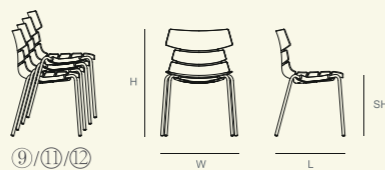

Selectable Colors:

■ Red ■ Pink ■ Brown ■ Green ■ Matcha ■ Ginger ■ NavyBlue ■ Blue