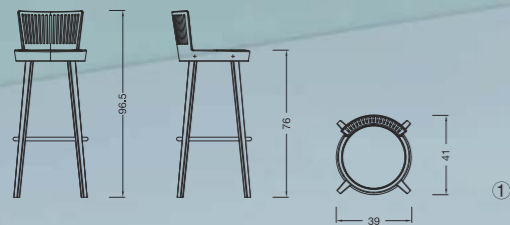

ATW2533 Size: L62.5×W54.5×H77.5 SH:45cm

Metal frame ■Black ■DarkGreen

- ① **TO-BAR-W**
Size: L41×W39×H96,5 SH:76cm
- ② **TO-12W**
Size: L54×W56,5×H81 SH:45cm
- ③ **TO-19W**
Size: L54×W56,5×H80,5 SH:45cm