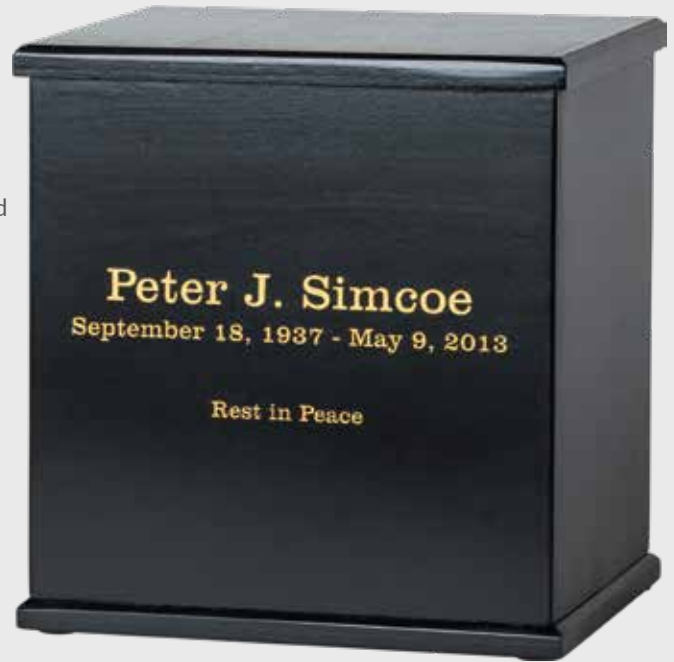

### Colour:

Black

SIM-B

Birch

SIM-BI