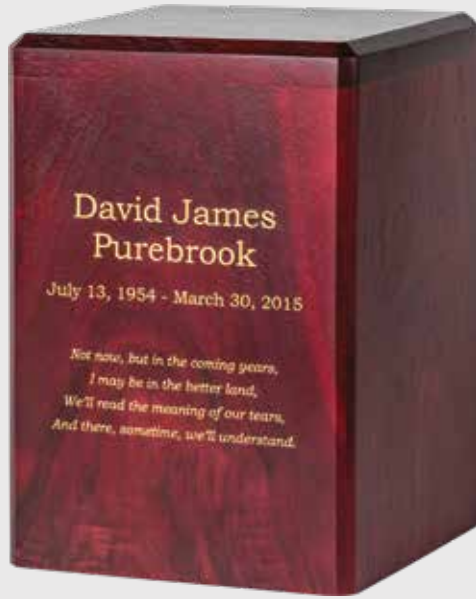

The Purebrook

Single (PUR)

Handcrafted from solid hardwoods, this contemporary design is available in solid oak or walnut. The piece can then be stained with a dark rosewood, black, oak or walnut finish.

Size: 6.75" w x 6.75" l x 9.75" h (Holds approximately 200 cubic inches)

Wood:

Walnut

PUR-W

Oak

PUR-O

Colour:

Walnut

PUR-WW

Rosewood

PUR-WR

Black

PUR-WB

Oak

PUR-OO

Black

PUR-OB

Companion (PURC)

Using the same traditional design and craftsmanship as above, the Purebrook Companion urn is divided into two compartments to commemorate your loved ones.

Size: 6.75" w x 11" l x 9.5" h (Holds approximately 200 cubic inches per side)

Wood:

Walnut

PURC-W

Oak

PURC-O