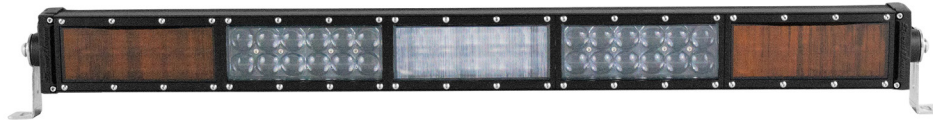

INFINITY SERIES LIGHT BARS

6" INFINITY BAR

12" INFINITY BAR

20" INFINITY BAR

30" INFINITY BAR

INFINITY BAR
SIDE PROFILE

INFINITY BAR
SIDE PROFILE SPEC

6" INFINITY BAR SPEC

20" INFINITY
BAR SPEC

30" INFINITY
BAR SPEC

DESCRIPTION	6"	12"	20"	30"
BEAM	90°/8° CUSTOMIZABLE			
PART #	10-10116	10-10117	10-10118	10-10119
LUMENS @ AMPS	5520@5	11040@10	18400@16.66	27600@25

FEATURES & BENEFITS

- THE HIGHEST PERFORMING AND MOST DURABLE LED LIGHT BAR ON THE MARKET
- CUSTOMIZE LENS COLOUR AND EVEN REPAIR OR UPGRADE THE UNIT
- CAPABLE OF ILLUMINATING UP TO 3 KILOMETRES
- LIFETIME WARRANTY
- WIRING HARNESS INCLUDED
- USE WITH WIRELESS REMOTE FOR EVEN MORE FEATURES