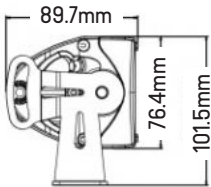

INFINITY SERIES LIGHT BARS

6" INFINITY BAR

12" INFINITY BAR

20" INFINITY BAR

30" INFINITY BAR

INFINITY BAR
SIDE PROFILE

INFINITY BAR
SIDE PROFILE SPEC

6" INFINITY BAR SPEC

20" INFINITY
BAR SPEC

30" INFINITY
BAR SPEC

DESCRIPTION	6"	12"	20"	30"
BEAM	90°/8° CUSTOMIZABLE			
PART #	10-10116	10-10117	10-10118	10-10119
LUMENS @ AMPS	5520@5	11040@10	18400@16.66	27600@25

FEATURES & BENEFITS