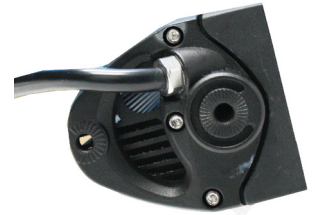

INFINITY SERIES LIGHT BARS

6" INFINITY BAR

12" INFINITY BAR

20" INFINITY BAR

30" INFINITY BAR

INFINITY BAR
SIDE PROFILE

INFINITY BAR
SIDE PROFILE SPEC

6" INFINITY BAR SPEC

20" INFINITY
BAR SPEC

30" INFINITY
BAR SPEC

DESCRIPTION	6"	12"	20"	30"
BEAM	90°/8° CUSTOMIZABLE			
PART #	10-10116	10-10117	10-10118	10-10119
LUMENS @ AMPS	5520@5	11040@10	18400@16.66	27600@25

FEATURES & BENEFITS

- THE HIGHEST PERFORMING AND MOST DURABLE LED LIGHT BAR ON THE MARKET
- CUSTOMIZE LENS COLOUR AND EVEN REPAIR OR UPGRADE THE UNIT
- CAPABLE OF ILLUMINATING UP TO 3 KILOMETRES
- LIFETIME WARRANTY
- WIRING HARNESS INCLUDED
- USE WITH WIRELESS REMOTE FOR EVEN MORE FEATURES