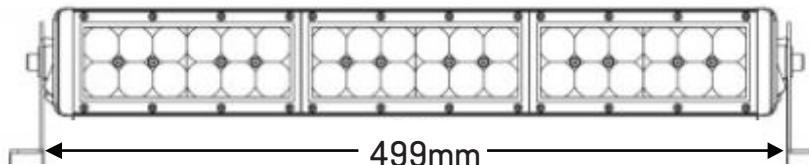

INFINITY SERIES LIGHT BARS

6" INFINITY BAR

12" INFINITY BAR

20" INFINITY BAR

30" INFINITY BAR

INFINITY BAR
SIDE PROFILE

INFINITY BAR
SIDE PROFILE SPEC

6" INFINITY BAR SPEC

20" INFINITY
BAR SPEC

30" INFINITY
BAR SPEC

DESCRIPTION	6"	12"	20"	30"
BEAM	90°/8° CUSTOMIZABLE			
PART #	10-10116	10-10117	10-10118	10-10119
LUMENS @ AMPS	5520@5	11040@10	18400@16.66	27600@25

FEATURES & BENEFITS