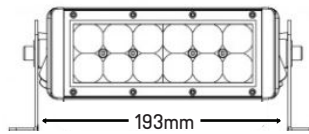

INFINITY SERIES LIGHT BARS

6" INFINITY BAR

12" INFINITY BAR

20" INFINITY BAR

30" INFINITY BAR

INFINITY BAR
SIDE PROFILE

INFINITY BAR
SIDE PROFILE SPEC

6" INFINITY BAR SPEC

20" INFINITY
BAR SPEC

30" INFINITY
BAR SPEC

DESCRIPTION	6"	12"	20"	30"
BEAM	90°/8° CUSTOMIZABLE			
PART #	10-10116	10-10117	10-10118	10-10119
LUMENS @ AMPS	5520@5	11040@10	18400@16.66	27600@25

FEATURES & BENEFITS