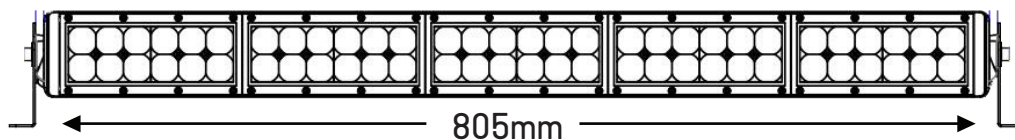

INFINITY SERIES LIGHT BARS

6" INFINITY BAR

12" INFINITY BAR

20" INFINITY BAR

30" INFINITY BAR

INFINITY BAR
SIDE PROFILE

INFINITY BAR
SIDE PROFILE SPEC

6" INFINITY BAR SPEC

20" INFINITY
BAR SPEC

30" INFINITY
BAR SPEC

DESCRIPTION	6"	12"	20"	30"
BEAM	90°/8° CUSTOMIZABLE			
PART #	10-10116	10-10117	10-10118	10-10119
LUMENS @ AMPS	5520@5	11040@10	18400@16.66	27600@25

FEATURES & BENEFITS