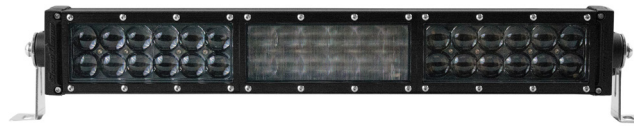

INFINITY SERIES LIGHT BARS

6" INFINITY BAR

12" INFINITY BAR

20" INFINITY BAR

30" INFINITY BAR

INFINITY BAR
SIDE PROFILE

INFINITY BAR
SIDE PROFILE SPEC

6" INFINITY BAR SPEC

20" INFINITY
BAR SPEC

30" INFINITY
BAR SPEC

DESCRIPTION	6"	12"	20"	30"
BEAM	90°/8° CUSTOMIZABLE			
PART #	10-10116	10-10117	10-10118	10-10119
LUMENS @ AMPS	5520@5	11040@10	18400@16.66	27600@25

FEATURES & BENEFITS

- THE HIGHEST PERFORMING AND MOST DURABLE LED LIGHT BAR ON THE MARKET
- CUSTOMIZE LENS COLOUR AND EVEN REPAIR OR UPGRADE THE UNIT
- CAPABLE OF ILLUMINATING UP TO 3 KILOMETRES
- LIFETIME WARRANTY
- WIRING HARNESS INCLUDED
- USE WITH WIRELESS REMOTE FOR EVEN MORE FEATURES