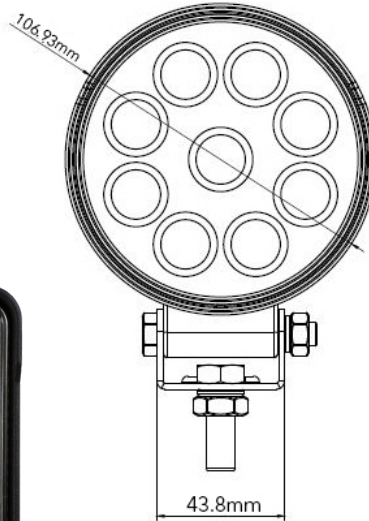

927 WORK LIGHT SERIES

927R SPOT

927S SPOT

927R FLOOD

927S FLOOD

FEATURES & BENEFITS

- 1620 LUMENS
- POLYCARBONATE LENS
- STAINLESS STEEL MOUNTING BRACKET
- LIFETIME WARRANTY
- IP67 WATERPROOF RATING

DESCRIPTION	927R ROUND WORK LIGHT		927S SQUARE WORK LIGHT	
	30° SPOT	90° FLOOD	30° SPOT	90° FLOOD
BEAM				
PART #	10-20011	10-20010	10-20013	10-20012
LUMENS @ AMPS	1620@2.25	1620@2.25	1620@2.25	1620@2.25