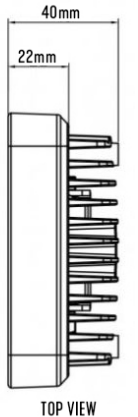

927 WORK LIGHT SERIES

927R SPOT

927S SPOT

927R FLOOD

927S FLOOD

FEATURES & BENEFITS

- 1620 LUMENS
- POLYCARBONATE LENS
- STAINLESS STEEL MOUNTING BRACKET
- LIFETIME WARRANTY
- IP67 WATERPROOF RATING

DESCRIPTION	927R ROUND WORK LIGHT		927S SQUARE WORK LIGHT	
	30° SPOT	90° FLOOD	30° SPOT	90° FLOOD
BEAM				
PART #	10-20011	10-20010	10-20013	10-20012
LUMENS @ AMPS	1620@2.25	1620@2.25	1620@2.25	1620@2.25