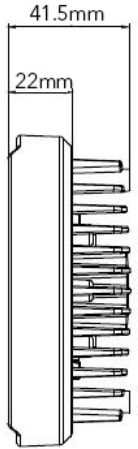

927 WORK LIGHT SERIES

927R SPOT

927S SPOT

927R FLOOD

927S FLOOD

FEATURES & BENEFITS

- 1620 LUMENS
- POLYCARBONATE LENS
- STAINLESS STEEL MOUNTING BRACKET
- LIFETIME WARRANTY
- IP67 WATERPROOF RATING

DESCRIPTION	927R ROUND WORK LIGHT		927S SQUARE WORK LIGHT	
	30° SPOT	90° FLOOD	30° SPOT	90° FLOOD
BEAM				
PART #	10-20011	10-20010	10-20013	10-20012
LUMENS @ AMPS	1620@2.25	1620@2.25	1620@2.25	1620@2.25