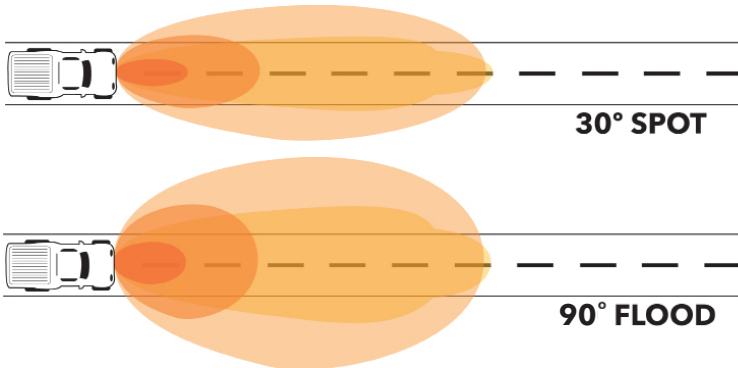

927 WORK LIGHT SERIES

927R SPOT

927S SPOT

927R FLOOD

927S FLOOD

FEATURES & BENEFITS

- 1620 LUMENS
- POLYCARBONATE LENS
- STAINLESS STEEL MOUNTING BRACKET
- LIFETIME WARRANTY
- IP67 WATERPROOF RATING

DESCRIPTION	927R ROUND WORK LIGHT		927S SQUARE WORK LIGHT	
	30° SPOT	90° FLOOD	30° SPOT	90° FLOOD
BEAM				
PART #	10-20011	10-20010	10-20013	10-20012
LUMENS @ AMPS	1620@2.25	1620@2.25	1620@2.25	1620@2.25