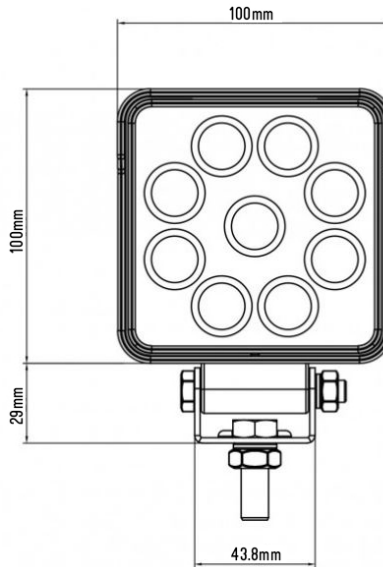

927 WORK LIGHT SERIES

927R SPOT

927S SPOT

927R FLOOD

927S FLOOD

FEATURES & BENEFITS

- 1620 LUMENS
- POLYCARBONATE LENS
- STAINLESS STEEL MOUNTING BRACKET
- LIFETIME WARRANTY
- IP67 WATERPROOF RATING

DESCRIPTION	927R ROUND WORK LIGHT		927S SQUARE WORK LIGHT	
	30° SPOT	90° FLOOD	30° SPOT	90° FLOOD
BEAM				
PART #	10-20011	10-20010	10-20013	10-20012
LUMENS @ AMPS	1620@2.25	1620@2.25	1620@2.25	1620@2.25