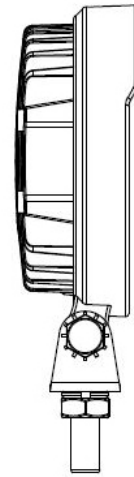

927 WORK LIGHT SERIES

927R SPOT

927S SPOT

927R FLOOD

927S FLOOD

FEATURES & BENEFITS

- 1620 LUMENS
- POLYCARBONATE LENS
- STAINLESS STEEL MOUNTING BRACKET
- LIFETIME WARRANTY
- IP67 WATERPROOF RATING

DESCRIPTION	927R ROUND WORK LIGHT		927S SQUARE WORK LIGHT	
	30° SPOT	90° FLOOD	30° SPOT	90° FLOOD
BEAM				
PART #	10-20011	10-20010	10-20013	10-20012
LUMENS @ AMPS	1620@2.25	1620@2.25	1620@2.25	1620@2.25