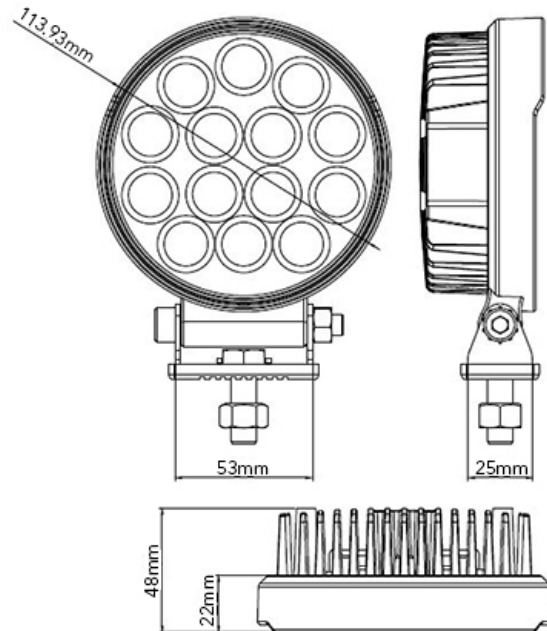

1442 WORK LIGHT

1442 SPOT

1442 FLOOD

FEATURES & BENEFITS

- 2520 LUMENS
- POLYCARBONATE LENS
- STAINLESS STEEL MOUNTING BRACKET
- LIFETIME WARRANTY
- IP67 WATERPROOF RATING

DESCRIPTION	1442 ROUND WORK LIGHT	
	30° SPOT	90° FLOOD
BEAM	30° SPOT	90° FLOOD
PART #	10-20023	10-20022
LUMENS @ AMPS	2520@3.5	2520@3.5

1648 WORK LIGHT

1648 SPOT

1648 FLOOD

FEATURES & BENEFITS

- 2880 LUMENS
- POLYCARBONATE LENS
- STAINLESS STEEL MOUNTING BRACKET
- LIFETIME WARRANTY
- IP67 WATERPROOF RATING

DESCRIPTION	1648 SQUARE WORK LIGHT	
BEAM	30° SPOT	90° FLOOD
PART #	10-20025	10-20024
LUMENS @ AMPS	2880@3.5	2880@3.5

	30° SPOT	90° FLOOD
	10-20025	10-20024
	2880@3.5	2880@3.5