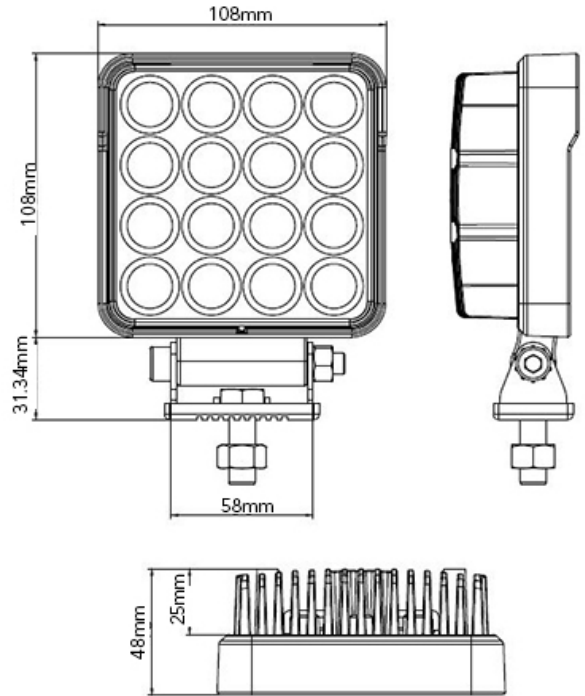

1442 WORK LIGHT

1442 SPOT

1442 FLOOD

FEATURES & BENEFITS

- 2520 LUMENS
- POLYCARBONATE LENS
- STAINLESS STEEL MOUNTING BRACKET
- LIFETIME WARRANTY
- IP67 WATERPROOF RATING

DESCRIPTION	1442 ROUND WORK LIGHT	
	30° SPOT	90° FLOOD
BEAM	30° SPOT	90° FLOOD
PART #	10-20023	10-20022
LUMENS @ AMPS	2520@3.5	2520@3.5

1648 WORK LIGHT

1648 SPOT

1648 FLOOD

FEATURES & BENEFITS

- 2880 LUMENS
- POLYCARBONATE LENS
- STAINLESS STEEL MOUNTING BRACKET
- LIFETIME WARRANTY
- IP67 WATERPROOF RATING

DESCRIPTION	1648 SQUARE WORK LIGHT	
BEAM	30° SPOT	90° FLOOD
PART #	10-20025	10-20024
LUMENS @ AMPS	2880@3.5	2880@3.5

	30° SPOT	90° FLOOD
	10-20025	10-20024
	2880@3.5	2880@3.5