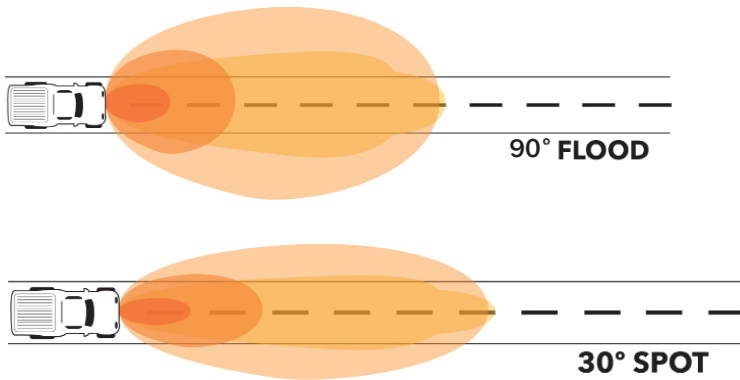

1442 WORK LIGHT

1442 SPOT

1442 FLOOD

FEATURES & BENEFITS

- 2520 LUMENS
- POLYCARBONATE LENS
- STAINLESS STEEL MOUNTING BRACKET
- LIFETIME WARRANTY
- IP67 WATERPROOF RATING

DESCRIPTION	1442 ROUND WORK LIGHT	
	30° SPOT	90° FLOOD
BEAM	30° SPOT	90° FLOOD
PART #	10-20023	10-20022
LUMENS @ AMPS	2520@3.5	2520@3.5

1648 WORK LIGHT

1648 SPOT

1648 FLOOD

FEATURES & BENEFITS

- 2880 LUMENS
- POLYCARBONATE LENS
- STAINLESS STEEL MOUNTING BRACKET
- LIFETIME WARRANTY
- IP67 WATERPROOF RATING

DESCRIPTION	1648 SQUARE WORK LIGHT	
BEAM	30° SPOT	90° FLOOD
PART #	10-20025	10-20024
LUMENS @ AMPS	2880@3.5	2880@3.5

	30° SPOT	90° FLOOD
	10-20025	10-20024
	2880@3.5	2880@3.5