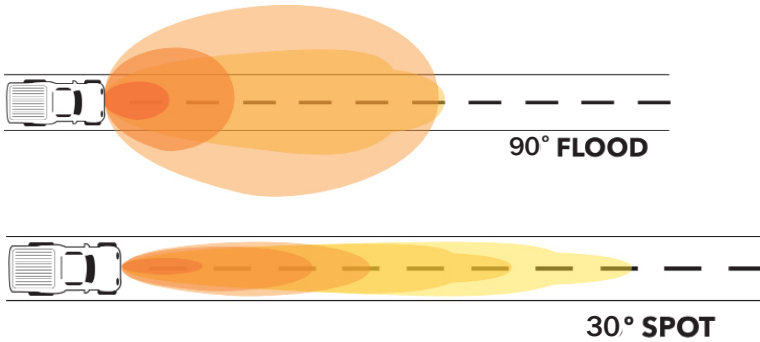

1442 WORK LIGHT

1442 SPOT

1442 FLOOD

FEATURES & BENEFITS

- 2520 LUMENS
- POLYCARBONATE LENS
- STAINLESS STEEL MOUNTING BRACKET
- LIFETIME WARRANTY
- IP67 WATERPROOF RATING

DESCRIPTION	1442 ROUND WORK LIGHT	
	30° SPOT	90° FLOOD
BEAM	30° SPOT	90° FLOOD
PART #	10-20023	10-20022
LUMENS @ AMPS	2520@3.5	2520@3.5

1648 WORK LIGHT

1648 SPOT

1648 FLOOD

FEATURES & BENEFITS

- 2880 LUMENS
- POLYCARBONATE LENS
- STAINLESS STEEL MOUNTING BRACKET
- LIFETIME WARRANTY
- IP67 WATERPROOF RATING

DESCRIPTION	1648 SQUARE WORK LIGHT	
BEAM	30° SPOT	90° FLOOD
PART #	10-20025	10-20024
LUMENS @ AMPS	2880@3.5	2880@3.5

	30° SPOT	90° FLOOD
	10-20025	10-20024
	2880@3.5	2880@3.5