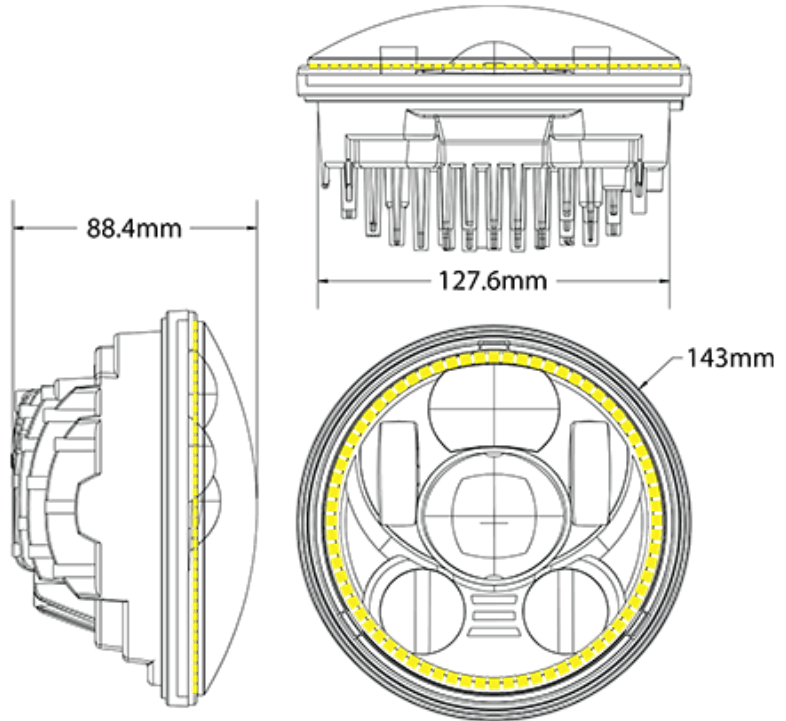

# 5.75" DOT MOTORCYCLE HEADLIGHT with HALO

SILVER-OPS

BLACK-OPS

## FEATURES & BENEFITS

- FITS MOST POPULAR MOTORCYCLE MODELS
- WITH HALO LIGHT
- HIGH BEAM 3250 LUMENS @ 3.75 AMPS
- LOW BEAM 2200 LUMENS @ 2.5 AMPS
- POLYCARBONATE LENS
- DIE-CAST ALUMINUM HOUSING
- 2 YEAR WARRANTY

5.75" DOT MOTORCYCLE HEADLIGHT w/HALO		
DRIVING BEAM		
BEAM DESCRIPTION	SILVER-OPS	BLACK-OPS
PART #	10-20209	10-20210