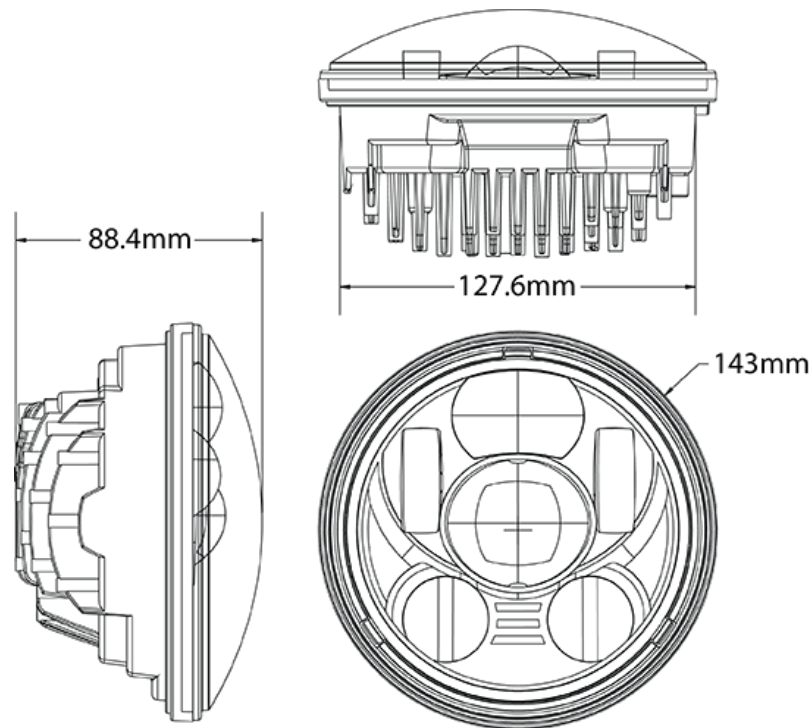

5.75" DOT MOTORCYCLE HEADLIGHT

SILVER-OPS

BLACK-OPS

FEATURES & BENEFITS

- FITS MOST POPULAR MOTORCYCLE MODELS
- HIGH BEAM 3250 LUMENS @ 3.75 AMPS
- LOW BEAM 2200 LUMENS @ 2.5 AMPS
- POLYCARBONATE LENS
- DIE-CAST ALUMINUM HOUSING
- 2 YEAR WARRANTY

5.75" DOT MOTORCYCLE HEADLIGHT		
DRIVING BEAM		
BEAM DESCRIPTION	SILVER-OPS	BLACK-OPS
PART #	10-20207	10-20208