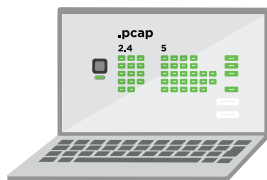

Ekahau Sidekick™

Precise Wi-Fi diagnostics and measurement device for all professionals

- ✔ All-in-one expert device with two Wi-Fi radios and a spectrum analyzer for professional Wi-Fi site surveys and troubleshooting
- ✔ Plug-and-play operation on iPad, macOS and Windows.
- ✔ Market leading precision for 2.4 & 5 GHz Wi-Fi spectrum with automated interference source identification
- ✔ Seven factory tested antennas are placed in the optimum orientation to deliver precise and consistent measurement accuracy
- ✔ All-day battery life removes the need for interrupting work to recharge devices at larger sites
- ✔ Supports all Wi-Fi standards, including the new 802.11ax (Wi-Fi 6)

The Must-Have Tools for your Wi-Fi Toolkit

Ekahau Survey™ for iPad

First professional Wi-Fi site survey tool for iPad

- ✔ Get productive faster with a powerful yet simple to learn user interface
- ✔ Deliver instant post-survey analysis with easy-to-read, crystal-clear heatmaps
- ✔ Locate detected access points automatically