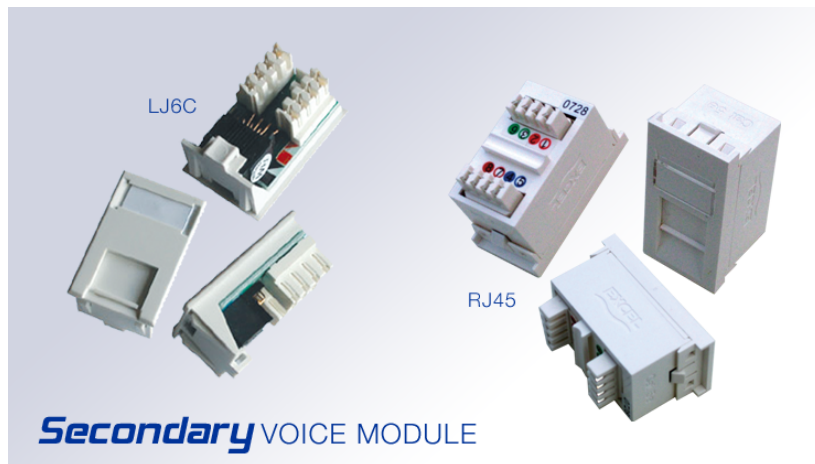

Secondary Voice Module

Model: T100-787 / T100-781

Type: LJ6C / RJ45

Size: 37x22mm / 50x25mm

Master Voice Module

Model: T100-789 / T100-783

Type: LJ6C / RJ45

Size: 37x22mm / 50x25mm