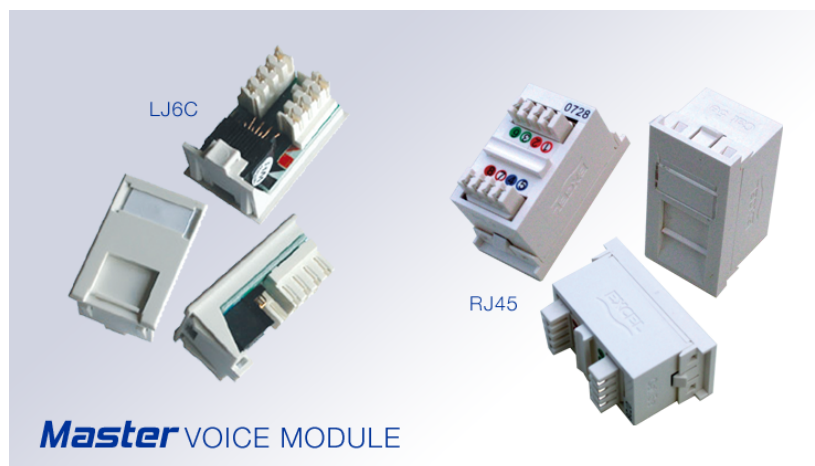

Secondary Voice Module

Model: T100-787 / T100-781

Type: LJ6C / RJ45

Size: 37x22mm / 50x25mm

Master Voice Module

Model: T100-789 / T100-783

Type: LJ6C / RJ45

Size: 37x22mm / 50x25mm