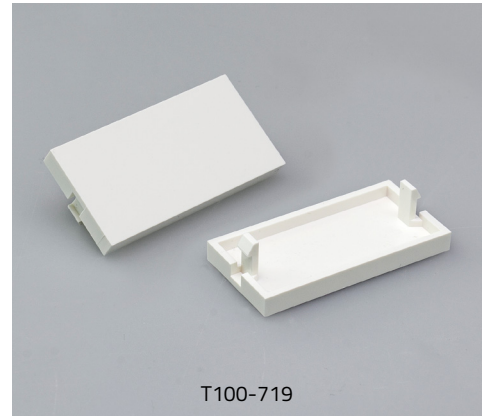

EURO-COLLAR

T100-672

T100-719

NETBR2GW

Model	Description	Type	Colour	Dimensions
EURO-COLLAR	Euro Collar Module to fit Euro-size Modules & Accessories	RJ45 (EURO)	White	50mm x 50mm
T100-672	LJ6C Blanking plate	LJ6C	White	37mm x 22mm
T100-719	Euro-size Blanking plate	RJ45 (EURO)	White	50mm x 25mm
NETBR2GW	Euro-size Brush Module in Black (Compatible with EURO-COLLAR)	RJ45 (EURO)	White	50mm x 50mm