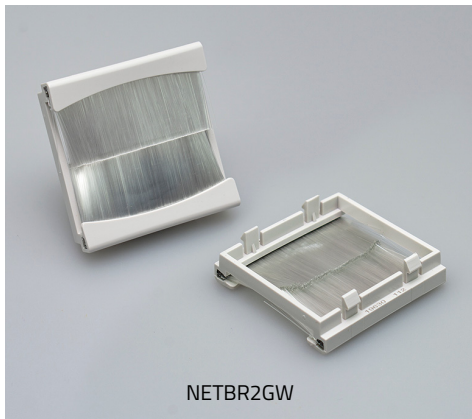

EURO-COLLAR

T100-672

T100-719

NETBR2GW

Model	Description	Type	Colour	Dimensions
EURO-COLLAR	Euro Collar Module to fit Euro-size Modules & Accessories	RJ45 (EURO)	White	50mm x 50mm
T100-672	LJ6C Blanking plate	LJ6C	White	37mm x 22mm
T100-719	Euro-size Blanking plate	RJ45 (EURO)	White	50mm x 25mm
NETBR2GW	Euro-size Brush Module in Black (Compatible with EURO-COLLAR)	RJ45 (EURO)	White	50mm x 50mm