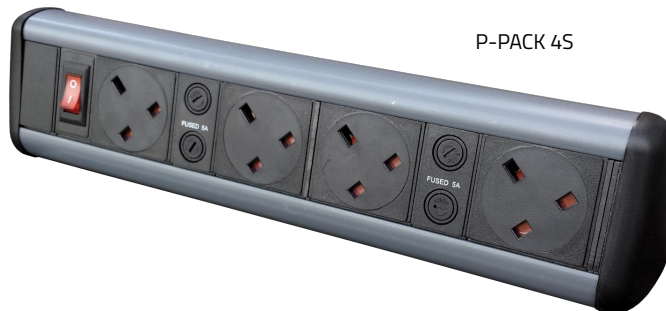

P-PACK 2S

P-PACK 4S

P-PACK 6S

Model	Description	Power	Data	Dimensions
P-PACK 2S	2 Power Desktop Power Module	2 x UK Sockets Fused at 5A	None	(L) 210mm x (H) 80mm x (D) 66mm
P-PACK 4S	4 Power Desktop Power Module	4 x UK Sockets Fused at 5A	None	(L) 355mm x (H) 80mm x (D) 66mm
P-PACK 6S	6 Power Desktop Power Module	6 x UK Sockets Fused at 3.15A	None	(L)486mm x (H) 80mm x (D) 66mm

Product Description

- Contoured Dark Grey Body with Desk Fixing Clamps
- Complies with BS6396: 2002
- UK sockets individually Fused at 5A (20mm 5A Glass Fuse)
- P-Pack/6S fused at 3.15A (20mm 3.15A Glass Fuse)
- Includes desk fixing clamps and adhesive pads
- Master On/Off Neon Switch
- Power cords with 13A UK Plugs, available in various lengths, sold separately
 - Cable Specifications:** 3 Core 1.5mm² 16amp rating