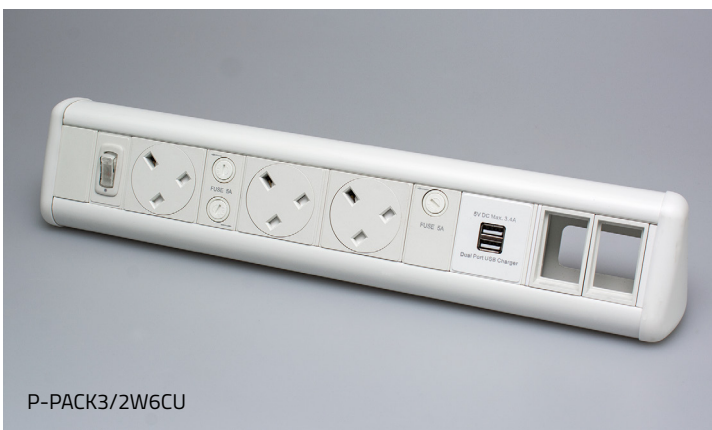

White Desktop Power Units with USB & Module Spaces

P-PACK2/2W6CU

P-PACK3/2W6CU

P-PACK4/2W6CU

P-PACK4/4WU

Model	Description	Power	USB Ports	Module Spaces	Dimensions
P-PACK2/2W6CU	2 Power White Desktop Unit	2 x UK Sockets Fused at 5A	Dual USB Port (3.4A)	2 x LJ6C Cutouts	(L)330mm x (H)76mm x (D)70mm
P-PACK3/2W6CU	3 Power White Desktop Unit	3 x UK Sockets Fused at 5A	Dual USB Port (3.4A)	2 x LJ6C Cutouts	(L)410mm x (H)76mm x (D)70mm
P-PACK4/2W6CU	4 Power White Desktop Unit	4 x UK Sockets Fused at 5A	Dual USB Port (3.4A)	2 x LJ6C Cutouts	(L)460mm x (H)76mm x (D)70mm
P-PACK4/4W6CU	4 Power White Desktop Unit	4 x UK Sockets Fused at 5A	Dual USB Port (3.4A)	4 x LJ6C Cutouts	(L)515mm x (H)76mm x (D)70mm

Product Description

- White Body with Desk Fixing Clamps and Adhesive pads.
- Tough ABS construction
- Complies with BS6396: 2002.
- UK sockets individually Fused at 5A (20mm 5A Glass Fuse)
- Dual USB Charging Port (3.4A)
- Module Spaces, LJ6C cutouts
- Angled sockets accommodate large plug tops and transformers
- Master On/Off Neon Switch
- Fly-lead in white
- Power cords fitted with 13A UK Plugs, available in various lengths are sold separately
 - Cable Specifications:** 3 Core 1.5mm² 16amp rating

Model	Description	Length
PC1	Power cord with 13A UK plug	1 metre
PC2	Power cord with 13A UK plug	2 metre
PC3	Power cord with 13A UK plug	3 metre
PC4	Power cord with 13A UK plug	4 metre
PC5	Power cord with 13A UK plug	5 metre

White Desktop Power Units with USB & Module Spaces

White Fly-lead & Desk Fixing Clamps

Cat6 Data Coupler / A.V Module rear connection

White P-Pack Moular Desk unit fitted with Audio Visual Modules (VGA & HDMI - sold seperately)