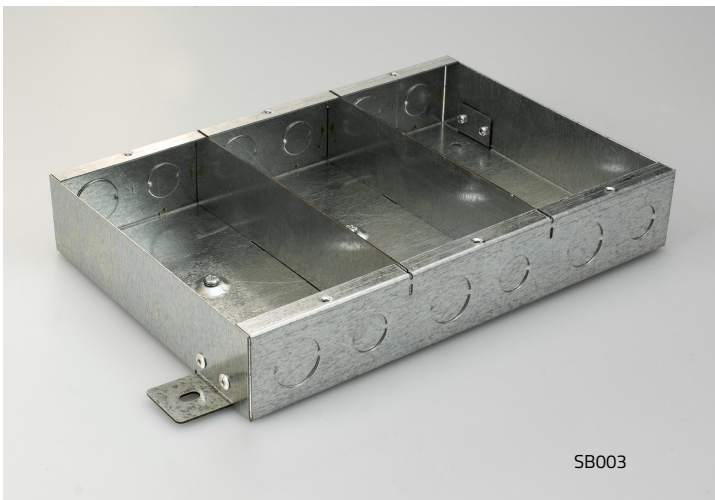

SB002

SB003

SB004

Product Description

- Flexible and easy installation
- 25 & 20mm knockouts to accept flexible conduit
- Fixing feet
- Large range of accessory plates, colour equivalent: RAL7035

Note: Plates, modules & accessories sold separately

Model	Description	Dimensions	Overall Width	Accessory Plates
SB002	2 Compartment Slab Box	(L) 186mm x (W) 180mm x (H) 45mm	234mm (including fixing feet)	185mm x 89mm
SB003	3 Compartment Slab Box	(L) 186mm x (W) 266mm x (H) 45mm	323mm (including fixing feet)	185mm x 89mm
SB004	4 Compartment Slab Box	(L) 186mm x (W) 357mm x (H) 45mm	413mm (including fixing feet)	185mm x 89mm