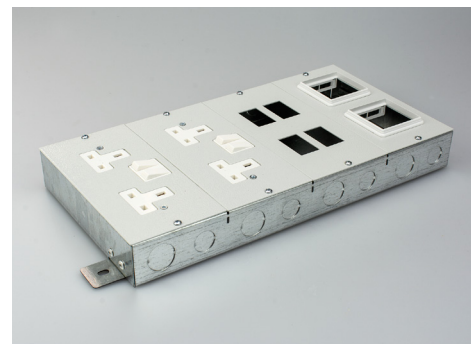

SB002

SB003

SB004

Product Description

- Flexible and easy installation
- 25 & 20mm knockouts to accept flexible conduit
- Fixing feet
- Large range of accessory plates, colour equivalent: RAL7035

Note: Plates, modules & accessories sold separately

Model	Description	Dimensions	Overall Width	Accessory Plates
SB002	2 Compartment Slab Box	(L) 186mm x (W) 180mm x (H) 45mm	234mm (including fixing feet)	185mm x 89mm
SB003	3 Compartment Slab Box	(L) 186mm x (W) 266mm x (H) 45mm	323mm (including fixing feet)	185mm x 89mm
SB004	4 Compartment Slab Box	(L) 186mm x (W) 357mm x (H) 45mm	413mm (including fixing feet)	185mm x 89mm