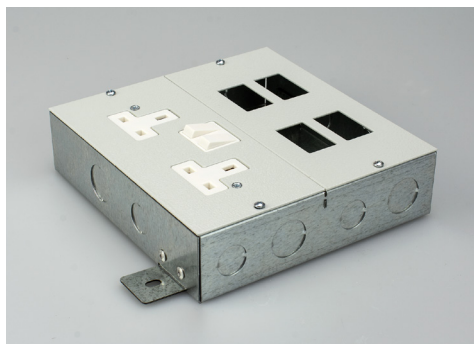

SB002

SB003

SB004

Product Description

- Flexible and easy installation
- 25 & 20mm knockouts to accept flexible conduit
- Fixing feet
- Large range of accessory plates, colour equivalent: RAL7035

Note: Plates, modules & accessories sold separately

Model	Description	Dimensions	Overall Width	Accessory Plates
SB002	2 Compartment Slab Box	(L) 186mm x (W) 180mm x (H) 45mm	234mm (including fixing feet)	185mm x 89mm
SB003	3 Compartment Slab Box	(L) 186mm x (W) 266mm x (H) 45mm	323mm (including fixing feet)	185mm x 89mm
SB004	4 Compartment Slab Box	(L) 186mm x (W) 357mm x (H) 45mm	413mm (including fixing feet)	185mm x 89mm