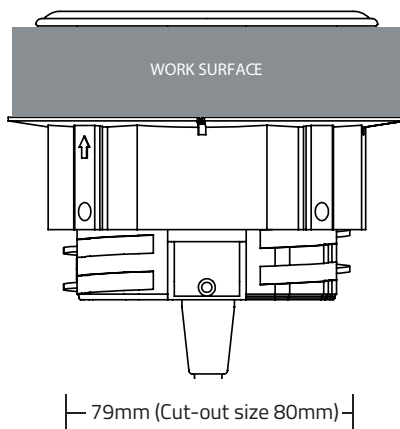

### Product Description

- In desk power and USB desk grommet finished in white
- Standard 80mm Cut out
- Securely held in place with a Locking ring
- 1 x 13A UK power socket non fused
- 2.1A Dual USB Smart Charging Port (Type A & Type C) with intelligent device recognition.
- Overall unit depth is 80mm
- 500mm drop lead fitted with 3 Pin male connector

### Specifications

|                        |                                  |
|------------------------|----------------------------------|
| Model:                 | PGW80/USB                        |
| Cutout:                | 80mm                             |
| Input connector:       | 3 Pin Connector                  |
| Finish:                | White Plastic / Chrome Surround  |
| Unit Depth:            | 80mm                             |
| Max Voltage:           | 250 VAC                          |
| Mains Fly Lead Length: | 500mm (Colour Coded)             |
| Fuse Rating:           | 13A                              |
| Min/Max Desk Depth:    | 20-70mm                          |
| Conformity             | BS 1363                          |
| USB:                   | USB Charger Type A /C (2.1A MAX) |

### PC - Power Start Leads

Start leads with 3 pin connector and 13A UK Plug, available in lengths between 1m and 12m.