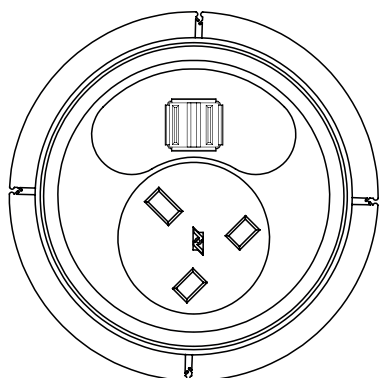

### Product Description

- In desk power and USB desk grommet finished in white
- Standard 80mm Cut out
- Securely held in place with a Locking ring
- 1 x 13A UK power socket non fused
- 2.1A Dual USB Smart Charging Port (Type A & Type C) with intelligent device recognition.
- Overall unit depth is 80mm
- 500mm drop lead fitted with 3 Pin male connector

### Specifications

|                        |                                  |
|------------------------|----------------------------------|
| Model:                 | PGW80/USB                        |
| Cutout:                | 80mm                             |
| Input connector:       | 3 Pin Connector                  |
| Finish:                | White Plastic / Chrome Surround  |
| Unit Depth:            | 80mm                             |
| Max Voltage:           | 250 VAC                          |
| Mains Fly Lead Length: | 500mm (Colour Coded)             |
| Fuse Rating:           | 13A                              |
| Min/Max Desk Depth:    | 20-70mm                          |
| Conformity             | BS 1363                          |
| USB:                   | USB Charger Type A /C (2.1A MAX) |

### PC - Power Start Leads

Start leads with 3 pin connector and 13A UK Plug, available in lengths between 1m and 12m.