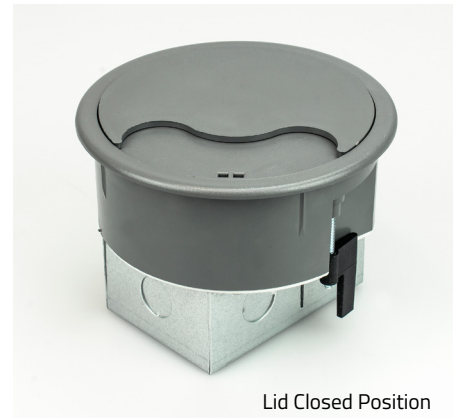

Product Description

- Suitable for general office and data centre installation
- Secure Screw clamp installation and built in lid strap
- Manufactured from High Grade flame retardant engineering plastics/ABS
- Cable opening dimensions: 83mm x 34mm
- Galvanised steel back box
- 20mm knockouts
- Fitted with 13A UK Socket
- 2 x LJ6C module spaces
- Also available with 5 amp & 16 amp European socket

Note: Not recommended in walkways or in areas which may cause a trip hazard.

Specifications

Model:	PG003G-SF
Overall Diameter:	140mm
Cutout:	127mm
Cable Entry:	83x34mm
Floor Depth required:	96mm (min)
Flange Thickness:	5mm
Power:	13A UK Socket
Data:	2 x LJ6C Spaces
Colour:	Grey

Customer Notice: PG003G-SF Power Grommet is not suitable for screed and concrete floors. please see our Stainless Steel Power Grommet for screed and concrete floor installations.

Contact: sales@floorbox.co.uk | **Visit:** www.floorbox.co.uk