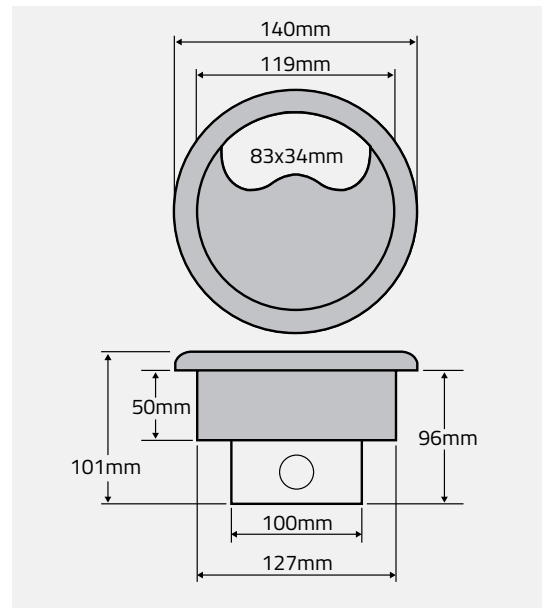

PG003B-SF

Product Description

- Suitable for general office and data centre installation
- Secure Screw clamp installation and built in lid strap
- Manufactured from High Grade flame retardant engineering plastics/ABS
- Cable opening dimensions: 83mm x 34mm
- Galvanised steel back box
- 20mm knockouts
- Fitted with 13A UK Socket
- 2 x LJ6C module spaces
- Also available with 5 amp & 16 amp European socket

Note: Not recommended in walkways or in areas which may cause a trip hazard.

Specifications

Model:	PG003B-SF
Overall Diameter:	140mm
Cutout:	127mm
Cable Entry:	83x34mm
Floor Depth required:	96mm (min)
Flange Thickness:	5mm
Power:	13A UK Socket
Data:	2 x LJ6C Spaces
Colour:	Black