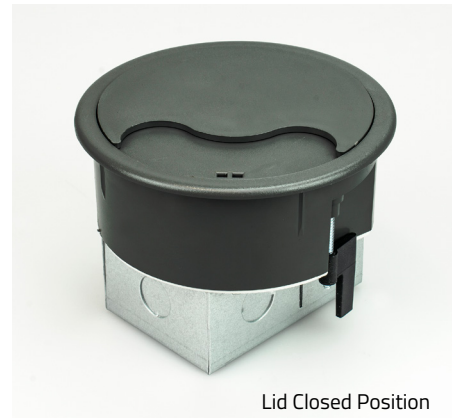

PG003B-SF

Product Description

- Suitable for general office and data centre installation
- Secure Screw clamp installation and built in lid strap
- Manufactured from High Grade flame retardant engineering plastics/ABS
- Cable opening dimensions: 83mm x 34mm
- Galvanised steel back box
- 20mm knockouts
- Fitted with 13A UK Socket
- 2 x LJ6C module spaces
- Also available with 5 amp & 16 amp European socket

Note: Not recommended in walkways or in areas which may cause a trip hazard.

Specifications

Model:	PG003B-SF
Overall Diameter:	140mm
Cutout:	127mm
Cable Entry:	83x34mm
Floor Depth required:	96mm (min)
Flange Thickness:	5mm
Power:	13A UK Socket
Data:	2 x LJ6C Spaces
Colour:	Black

Lid Closed Position

Customer Notice: PG003B-SF Power Grommet is not suitable for screed and concrete floors. please see our Stainless Steel Power Grommet for screed and concrete floor installations.

Contact: sales@floorbox.co.uk | **Visit:** www.floorbox.co.uk