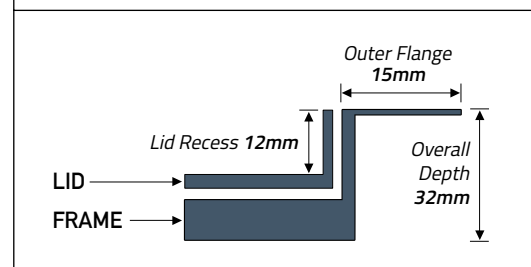

SPECIFICATION SHEET
Powder Coated Frame & Lid
Model: PCL12R346

PCL12R346

Product Description

- Made from Powder Coated Steel
- Designed for TFB1 floorbox
- Lifting handle with cable flap
- 12mm recess, ideal for ceramic tiles, laminate floors or thick carpets.
- Colour equivalent to RAL7031
- Designed specifically for high traffic environments such as schools, colleges and many other uses
- Steel frame and lid designed to withstand loads up to 740kg

Specifications

Model:	PCL12R346
Overall Dimensions:	235 x 168mm
Colour:	Grey (RAL7031)
Availability:	TFB1 Cavity Floor Box
Lid Recess:	12mm
Outer Flange:	15mm
Overall Depth:	32mm

Frame & Lid Profile View