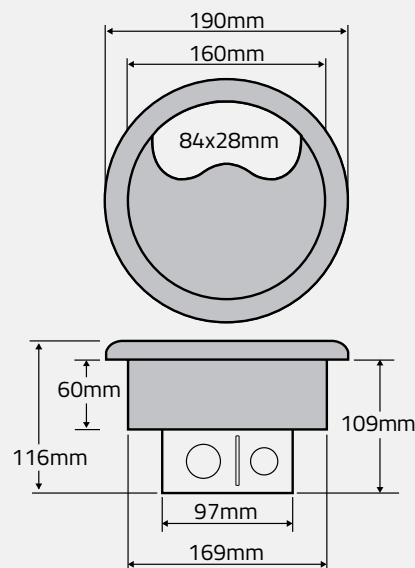

169mm Stainless Steel Power Grommet (Plastic)

169mm Stainless Steel Power Grommet

Product Description

- Stainless steel Frame and lid section with lid retaining screws
- Adjustable aperture opening
- Secure Screw clamp installation
- Galvanised steel backbox (97mm x 135mm)
- 20mm and 25mm knockouts
- 2 x 13 Amp Twin Switched Sockets
- RCD protected option also available
- 2 x Lj6C data spaces (model dependent)
- Max plug top width 48mm

Note: Not recommended in walkways or in areas which may cause a trip hazard.

Specifications

Model:	FGS169PDD / FGS169RCD
Overall Diameter:	190mm
Cutout:	169mm
Cable Entry:	84x28mm
Flange Thickness:	9mm
Flange Overhang:	11mm
Power:	Twin Switched UK Sockets
Data Spaces:	2 x Lj6C (model dependent)
Colour:	Stainless Steel

169mm Stainless Steel Power Grommet Configuration Options

FGS169PDD
13A Twin Power Grommet +
2 Data Spaces

FGS169RCD
RCD Protected Twin Power Grommet

Lid Closed Position

Customer Notice

169mm Power Grommets are not suitable for screed and concrete floors.