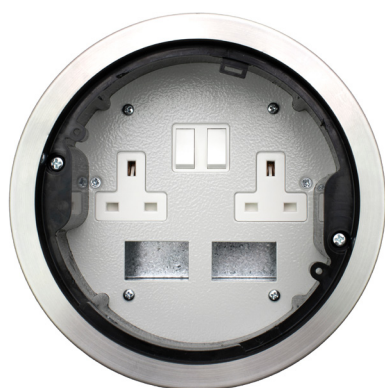

169mm Stainless Steel Power Grommet (Plastic)

169mm Stainless Steel Power Grommet

Product Description

- Stainless steel Frame and lid section with lid retaining screws
- Adjustable aperture opening
- Secure Screw clamp installation
- Galvanised steel backbox (97mm x 135mm)
- 20mm and 25mm knockouts
- 2 x 13 Amp Twin Switched Sockets
- RCD protected option also available
- 2 x Lj6C data spaces (model dependent)
- Max plug top width 48mm

Note: Not recommended in walkways or in areas which may cause a trip hazard.

Specifications

Model:	FGS169PDD / FGS169RCD
Overall Diameter:	190mm
Cutout:	169mm
Cable Entry:	84x28mm
Flange Thickness:	9mm
Flange Overhang:	11mm
Power:	Twin Switched UK Sockets
Data Spaces:	2 x Lj6C (model dependent)
Colour:	Stainless Steel

169mm Stainless Steel Power Grommet Configuration Options

FGS169PDD
13A Twin Power Grommet +
2 Data Spaces

FGS169RCD
RCD Protected Twin Power Grommet

Lid Closed Position

Customer Notice

169mm Power Grommets are not suitable for screed and concrete floors.