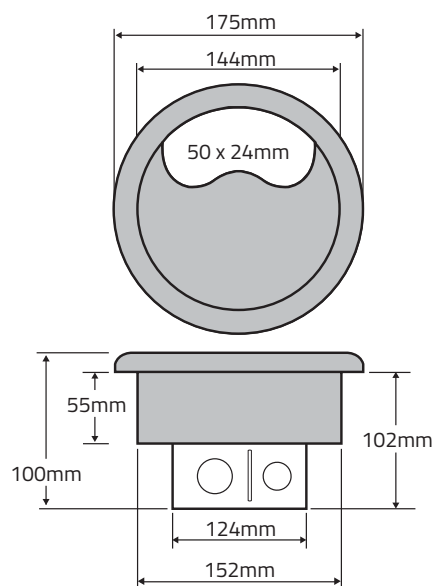

**Product Description**

- Aluminium body with adjustable fixing clamps
- Secure Screw clamp installation
- Manufactured from aluminium with tapered edge and milled finish
- 13A UK RCD protected socket
- Galvanised steel back box
- Cable entry size: 50x24mm
- Must be earthed
- 20mm knockouts
- Max plug top width 48mm

**Specifications**

<b>Model:</b>	FGA152RCD
<b>Cutout Dia:</b>	152mm
<b>Overall Dia:</b>	175mm
<b>Power:</b>	1 x 13A UK RCD Socket
<b>Data:</b>	1 x LJ6C Data Space
<b>Colours:</b>	Stainless Steel / Chrome
<b>Flange overhang:</b>	12mm
<b>Cable Entry:</b>	50mm x 24mm
<b>Min. Required Depth:</b>	102mm