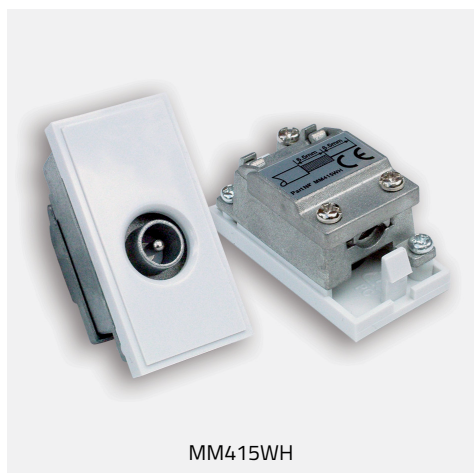

SPECIFICATION SHEET

EURO A. V. Modules

MM501WH

MTAV-UA01WE

MM405WH

MM415WH

MM410WH

| Model | Description | Plate Colour | Type | Dimensions |
|-------------|---|--------------|----------|------------|
| MM501WH | 90° HDMI Module to fit EURO COLLAR | White | EUROSIZE | (50x25mm) |
| MTAV-UA01WE | USB Coupler Module to fit EURO COLLAR | White | EUROSIZE | (50x25mm) |
| MM405WH | Single Female Satellite F-Type Connector Module | White | EUROSIZE | (50x25mm) |
| MM415WH | IEC Male Module | White | EUROSIZE | (50x25mm) |
| MM410WH | IEC Female Module | White | EUROSIZE | (50x25mm) |