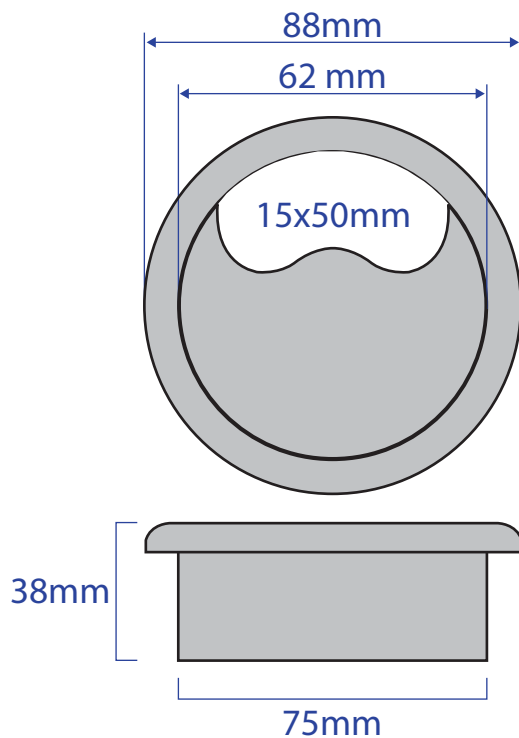

75mm ACCESS GROMMET

Specifications

Dimensions

Model:	FGG75 / FGB75
Cutout:	75mm
Colours:	Grey / Black

Disclaimer

Due to our policy of continuous improvement, Tass Cable Management Ltd reserve the right to change product specifications without notice