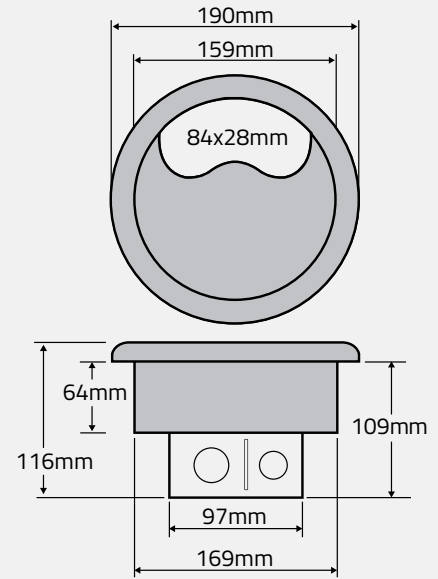

169mm Power Grommet

Product Description

- Adjustable aperture opening
- Secure Screw clamp installation
- Manufactured from High Grade engineering plastics/ABS
- Halogen Free Flame Retardant Material UL94 VO with guaranteed Low Toxicity
- New tapered edge flange design feature
- Galvanised steel backbox
- 20mm and 25mm knockouts
- 2 x 13 Amp Twin Switched Sockets
- RCD protected option also available
- 2 x LJ6C data spaces (model dependent - modules sold separately)
- 2 x USB fast charging ports (model dependent)
- Max plug top width 48mm

Note: Not recommended in walkways or in areas which may cause a trip hazard.

Specifications

Model:	169mm Power Grommet
Overall Diameter:	190mm
Cutout:	169mm
Cable Entry:	84x28mm
Flange Thickness:	6.85mm
Power:	Twin Switched UK Sockets
Data:	2 x LJ6C (model dependent)
USB:	2 x Ports (model dependent)
Colour:	Grey / Black

Customer Notice
169mm Power Grommets are not suitable for screed and concrete floors.

169mm Power Grommet Configuration Options

FGG169PDD / FGB169PDD
13A Twin Power Grommet + 2 Data Spaces

FGG169/USB/D / FGB169/USB/D
13A Twin Power Grommet + 2 USB & 2 Data Spaces