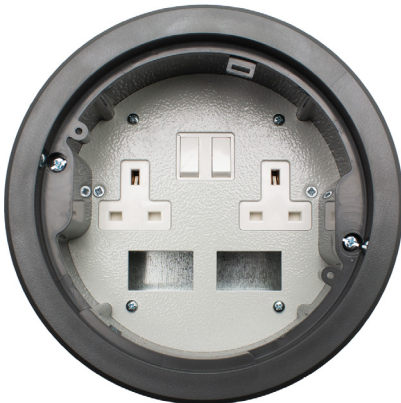

169mm Power Grommet

Product Description

- Adjustable aperture opening
- Secure Screw clamp installation
- Manufactured from High Grade engineering plastics/ABS
- Halogen Free Flame Retardant Material UL94 VO with guaranteed Low Toxicity
- New tapered edge flange design feature
- Galvanised steel backbox
- 20mm and 25mm knockouts
- 2 x 13 Amp Twin Switched Sockets
- RCD protected option also available
- 2 x LJ6C data spaces (model dependent - modules sold separately)
- 2 x USB fast charging ports (model dependent)
- Max plug top width 48mm

Note: Not recommended in walkways or in areas which may cause a trip hazard.

Specifications

Model:	169mm Power Grommet
Overall Diameter:	190mm
Cutout:	169mm
Cable Entry:	84x28mm
Flange Thickness:	6.85mm
Power:	Twin Switched UK Sockets
Data:	2 x LJ6C (model dependent)
USB:	2 x Ports (model dependent)
Colour:	Grey / Black

Customer Notice
169mm Power Grommets are not suitable for screed and concrete floors.

169mm Power Grommet Configuration Options

FGG169PDD / FGB169PDD
13A Twin Power Grommet + 2 Data Spaces

FGG169/USB/D / FGB169/USB/D
13A Twin Power Grommet + 2 USB & 2 Data Spaces

FGG169RCD / FGB169RCD
RCD Protected Twin Power Grommet

Contact: sales@floorbox.co.uk | **Visit:** www.floorbox.co.uk

Customer notice: Due to our policy of continuous improvement, Tass Cable Management Ltd reserve the right to change product specifications without notice. Tass Cable Management Ltd © | Floorbox.co.uk © | 2021 | All rights Reserved.