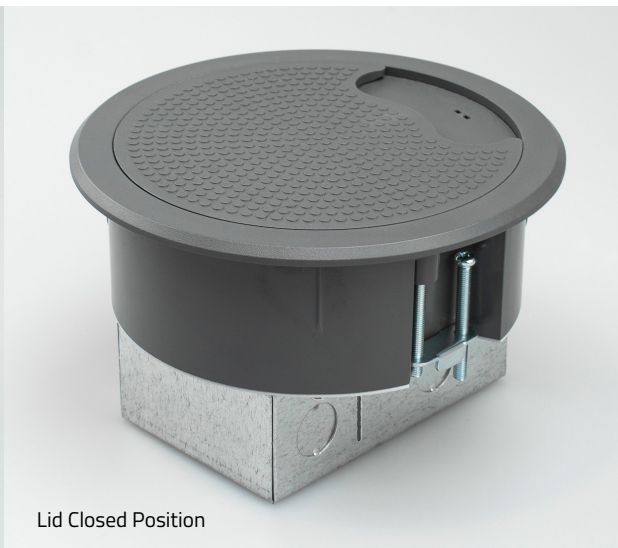

152mm Power Grommet

Lid Closed Position

**Product Description**

- Adjustable aperture opening
- Secure Screw clamp installation
- Manufactured from High Grade engineering plastics/ABS
- Halogen Free Flame Retardant Material UL94 VO with guaranteed Low Toxicity
- New tapered edge flange design feature
- Galvanised steel backbox
- 13A Socket, also available as RCD Protected Unit
- USB Charging option (model dependent)
- Available with LJ6C data space (model dependent)
- 20mm knockouts
- Max plug top width 48mm

**Specifications**

|                          |                            |
|--------------------------|----------------------------|
| <b>Model:</b>            | 152mm Power Grommet        |
| <b>Overall Diameter:</b> | 175mm                      |
| <b>Cutout:</b>           | 152mm                      |
| <b>Cable Entry:</b>      | 76x24mm                    |
| <b>Depth required:</b>   | 96mm (min)                 |
| <b>Flange Thickness:</b> | 5.46mm                     |
| <b>Power:</b>            | 1 Gang UK Socket           |
| <b>USB:</b>              | 1 x USB Port               |
| <b>Data:</b>             | 1 x LJ6C (model dependent) |
| <b>Colour:</b>           | Grey                       |

**Note:** Not recommended in walkways or in areas which may cause a trip hazard.

**152mm Power Grommet Configuration Options**

**FGG152P/USB**  
13A Power Grommet & USB

**FGG152PD/USB**  
13A Power Grommet with  
USB & Data Spaces

**FGG152RCD**  
13A RCD Protected Power  
Grommet

**FGG152RCD-D**  
13A RCD Protected Power  
Grommet & Data Space

**Note:** 152mm Power Grommets are not suitable for screed & concrete floors. See Stainless Steel Power Grommet for screed and concrete floor installations.