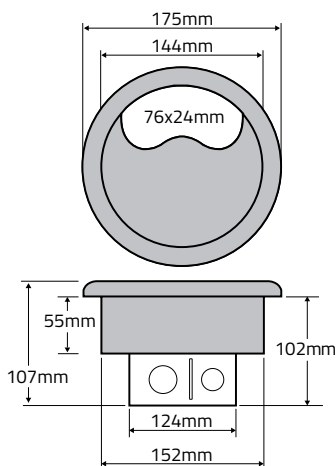

152mm Power Grommet

Lid Closed Position

**Product Description**

- Adjustable aperture opening
- Secure Screw clamp installation
- Manufactured from High Grade engineering plastics/ABS
- Halogen Free Flame Retardant Material UL94 VO with guaranteed Low Toxicity
- New tapered edge flange design feature
- Galvanised steel backbox
- 13A Socket, also available as RCD Protected Unit
- USB Charging option (model dependent)
- Available with LJ6C data space (model dependent)
- 20mm knockouts
- Max plug top width 48mm

**Specifications**

|                          |                            |
|--------------------------|----------------------------|
| <b>Model:</b>            | 152mm Power Grommet        |
| <b>Overall Diameter:</b> | 175mm                      |
| <b>Cutout:</b>           | 152mm                      |
| <b>Cable Entry:</b>      | 76x24mm                    |
| <b>Depth required:</b>   | 96mm (min)                 |
| <b>Flange Thickness:</b> | 5.46mm                     |
| <b>Power:</b>            | 1 Gang UK Socket           |
| <b>USB:</b>              | 1 x USB Port               |
| <b>Data:</b>             | 1 x LJ6C (model dependent) |
| <b>Colour:</b>           | Grey                       |

**Note:** Not recommended in walkways or in areas which may cause a trip hazard.

**152mm Power Grommet Configuration Options**

**FGG152P/USB**  
13A Power Grommet & USB

**FGG152PD/USB**  
13A Power Grommet with  
USB & Data Spaces