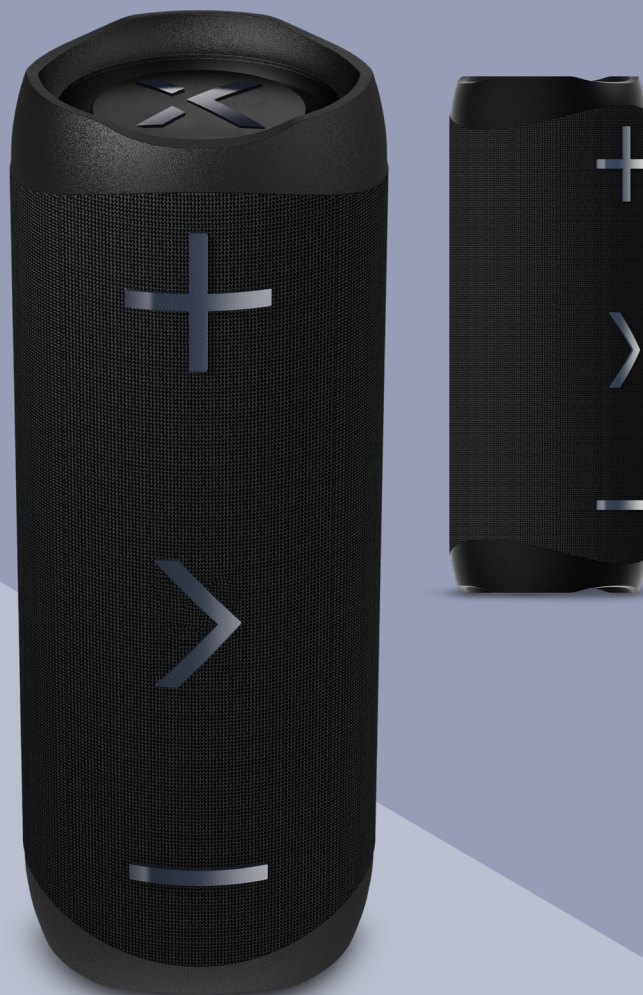

# X-3D MAX

## ADVANCED PORTABLE SPEAKER TECHNOLOGY - HEAR EVERY NOTE

STEP INTO THE FUTURE OF AUDIO POWER, ACTIVE SPEAKER TECHNOLOGY AND IMMERSIVE SOUND WITH THE BLUEANT X3D MAX. WITH FOUR ACTIVE SPEAKER DRIVERS, EACH DRIVEN BY THEIR OWN DEDICATED AND OPTIMIZED AMPLIFIER CHANNEL, THE 40 WATT X3D MAX REDEFINES PORTABLE AUDIO AND DELIVERS PRISTINE SOUND