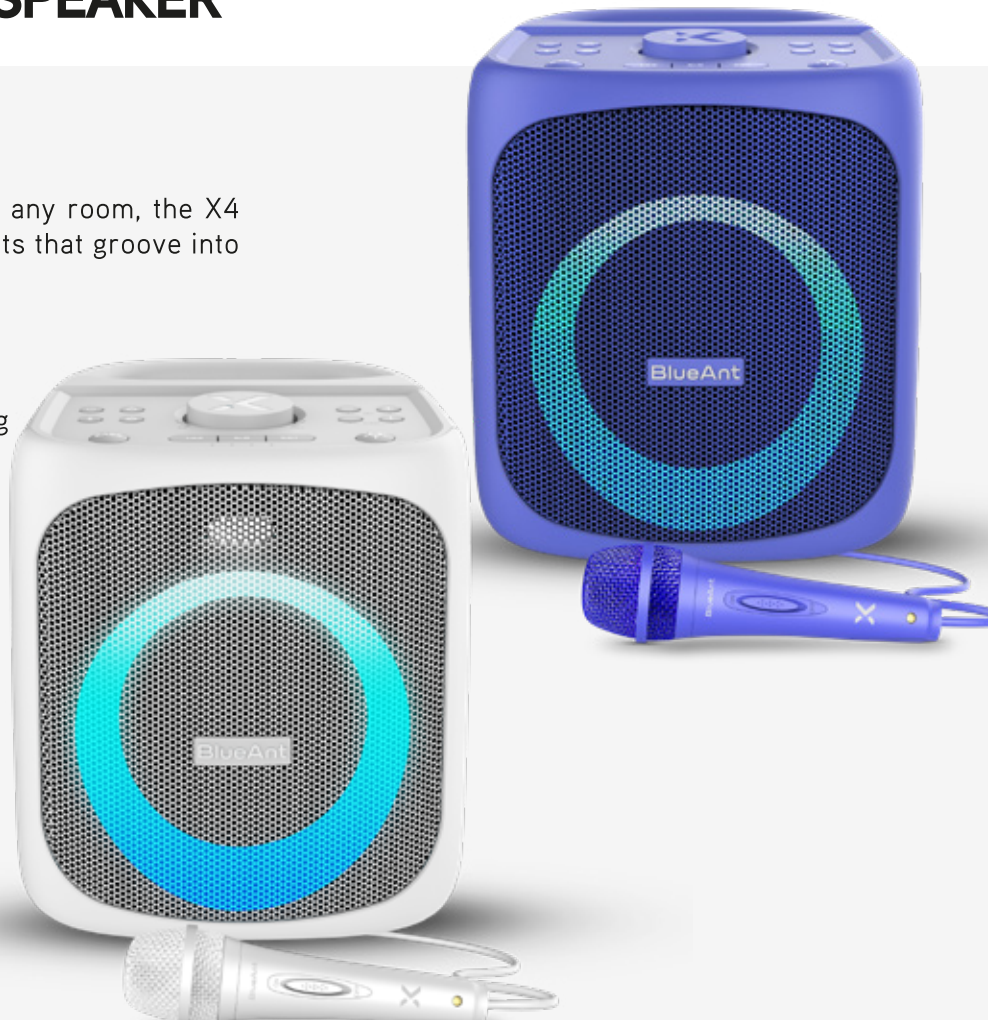

With a range of vivid colours to brighten any room, the X4 takes your party to another level with lights that groove into time to the music.

PAIR 100 X4 SPEAKERS TOGETHER

Join in the fun and the party keeps getting bigger as you add your music to the mix. Connect up to 100 X4 speakers in party mode.

BOOST THE BASS

To increase the intensity, simply press the Bass Boost button for out of this world sound.

MAKE A SPLASH

The X4 is splashproof and the range of colours help make your X4 a personal statement.

Features

- Powerful 50 Watt Party Speaker
- Connect up to 100 X4 speakers in party mode
- Bass Boost Button
- Just 2.6kg
- 1 x Bonus Microphone
- Up to 12 hours play time* (50% volume)
- *Continuous Play on AC charger
- 110dB+ SPL output of Dynamic HQ Audio
- Built-in carry handle
- Bluetooth® 5.0
- 1 x 133mm woofer (5.2in),
- 1 x 51mm tweeter (2in)
- 1 x Bass vent inverter tube
- Simple One Touch Controls
- Rapid charge DC adapter
- Psycho-acoustic bass extension
- 5 LED lightshow modes
- Colours: Black, White, Purple, Pink & Teal

WHAT'S IN THE BOX

- | | |
|----------------------|--------------------|
| 1 x X4 Party Speaker | 1 x Rapid Charger |
| 1 x Bonus Microphone | 1 x Product Manual |

Built in 10000 mAh rechargeable battery provides up to 12 hours of playtime*