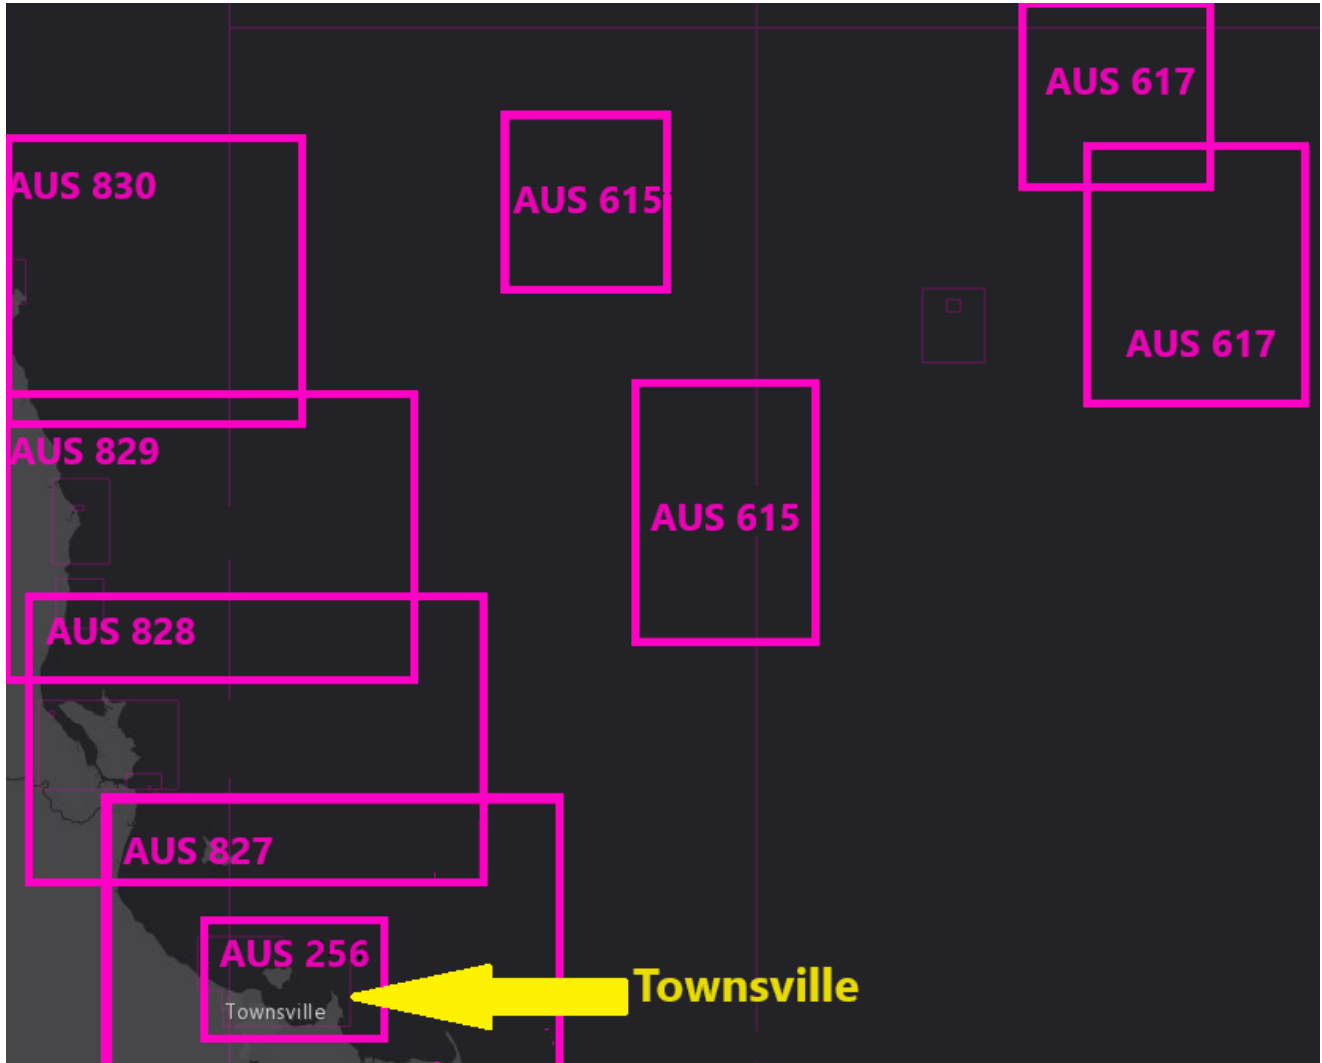

THE NAVIGATION CENTRE
TOWNSVILLE

E: shop@thenavigationcentre.com.au
W: www.thenavigationcentre.com.au

M: (+61) 0437 302 917

Australian Paper Charts

Australian Paper and Electronic (AusENC) Chart Indexes can be viewed at www.thenavigationcentre.com.au and then select *CHARTS* and follow the drop down menu.

- AUS 256 QLD – Cleveland Bay and Approaches
- AUS 615 QLD – Plans in the Coral Sea Sheet 3
- AUS 617 QLD – Plans in the Coral Sea Sheet 5
- AUS 827 QLD – Cape Bowling Green to Palm Isles
- AUS 828 QLD – Palm Isles to Brook Isles
- AUS 829 QLD – Brook Isles to Russell Island
- AUS 830 QLD – Cairns