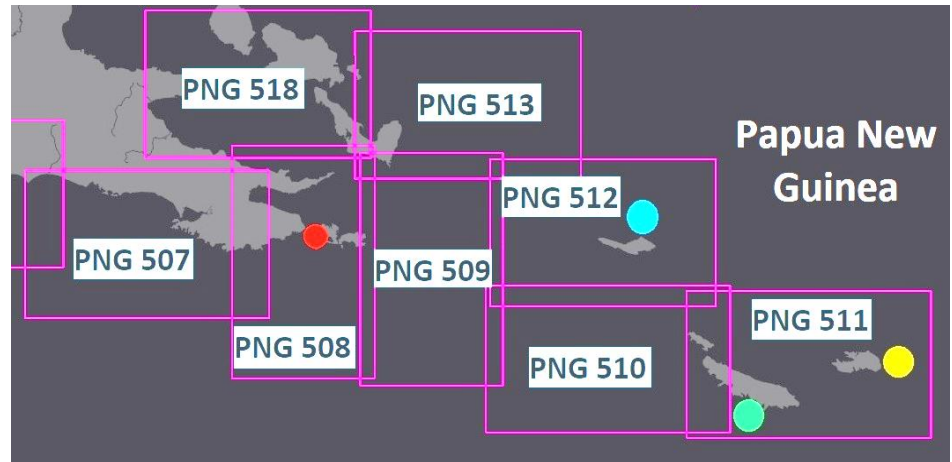

## Australian Paper Charts

Australian Paper and Electronic (AusENC) Chart Indexes can be viewed at [www.thenavigationcentre.com.au](http://www.thenavigationcentre.com.au) and then select *CHARTS* and follow the drop down menu.

- AUS 256 QLD – Cleveland Bay and Approaches
- AUS 615 QLD – Plans in the Coral Sea Sheet 3
- AUS 617 QLD – Plans in the Coral Sea Sheet 5
- AUS 827 QLD – Cape Bowling Green to Palm Isles
- AUS 828 QLD – Palm Isles to Brook Isles
- AUS 829 QLD – Brook Isles to Russell Island
- AUS 830 QLD – Cairns

## Papua New Guinea Charts (PNG)

- Samari
- Misima Island
- Sudest Island
- Rossel Island

- PNG 507 Table Bay to Brumer Islands
- PNG 508 Brumer Islands to Goschen Strait
- PNG 509 Long Reef to Normanby Island
- PNG 510 Long Reef to Sudest Island
- PNG 511 Sudest Island to Rossel Island
- PNG 512 Misima Island to Bonvouloir Islands
- PNG 513 Bonvouloir Islands to Normanby Island including Egum Atoll
- PNG 518 Goschen Strait to Ward Hunt Strait
- PNG 625 China Strait (close up of Samari – where the **red dot** is)
- PNG 627 Jomard Passage (close to the intersection of PNG 509-510-512)