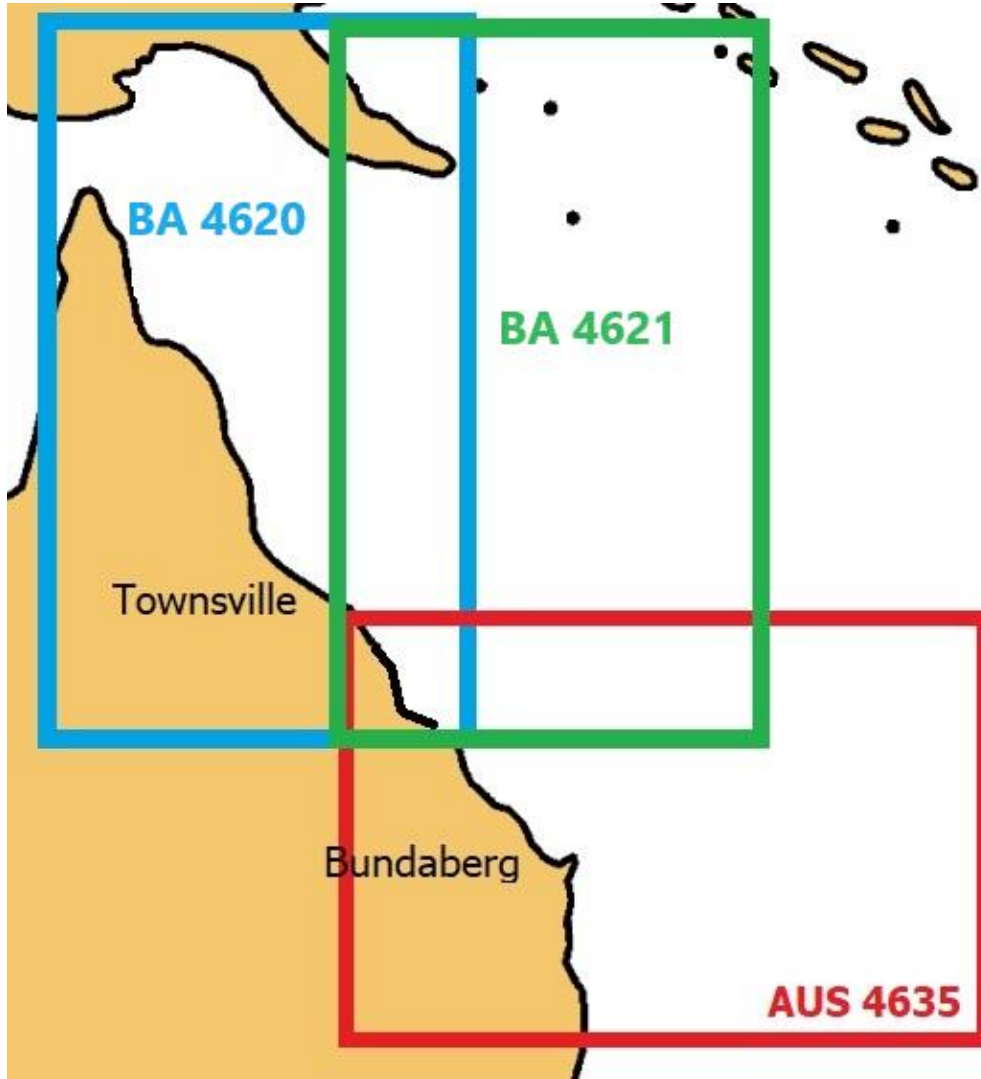

# Louisiades Rally 2024

**10% discount on Paper Charts,  
AusENCs, Cruising Guides, Flags  
& navigation tools for members  
of the Lousiades Rally 2024.**

Australian (AUS) – New Zealand (NZ) – Solomon Island (SLB) – Papua New Guinea (PNG)  
paper charts \$37.80 each (normally \$42 each)

## British Admiralty Paper Charts

BA 4620	Percy Isles to Booby Island including Gulf of Papua
BA 4621	Mackay to Solomon Islands
AUS 4635	Cape Byron to Mackay

61 Perkins Street, South Townsville, Queensland, Australia 4810  
ABN 7947 3613 557

## Papua New Guinea Charts (PNG)

- Samari
- Misima Island
- Sudest Island
- Rossel Island

- PNG 507 Table Bay to Brumer Islands
- PNG 508 Brumer Islands to Goschen Strait
- PNG 509 Long Reef to Normanby Island
- PNG 510 Long Reef to Sudest Island
- PNG 511 Sudest Island to Rossel Island
- PNG 512 Misima Island to Bonvouloir Islands
- PNG 513 Bonvouloir Islands to Normanby Island including Egum Atoll
- PNG 518 Goschen Strait to Ward Hunt Strait
- PNG 625 China Strait (close up of Samari – where the **red dot** is)
- PNG 627 Jomard Passage (close to the intersection of PNG 509-510-512)

## Books and things...

Cruising the Coral Coast \$85.50 (RRP \$95.00)

This guide covers the whole Queensland Coast and is written by Alan Lucas.

Townsville to TI \$80.95 (RRP \$89.95)

This fabulous book covers from Townsville to Thursday Island and everywhere in between. Written, illustrated and all photography done by the author Cameron Burgess who lives on his cruising yacht in Townsville.