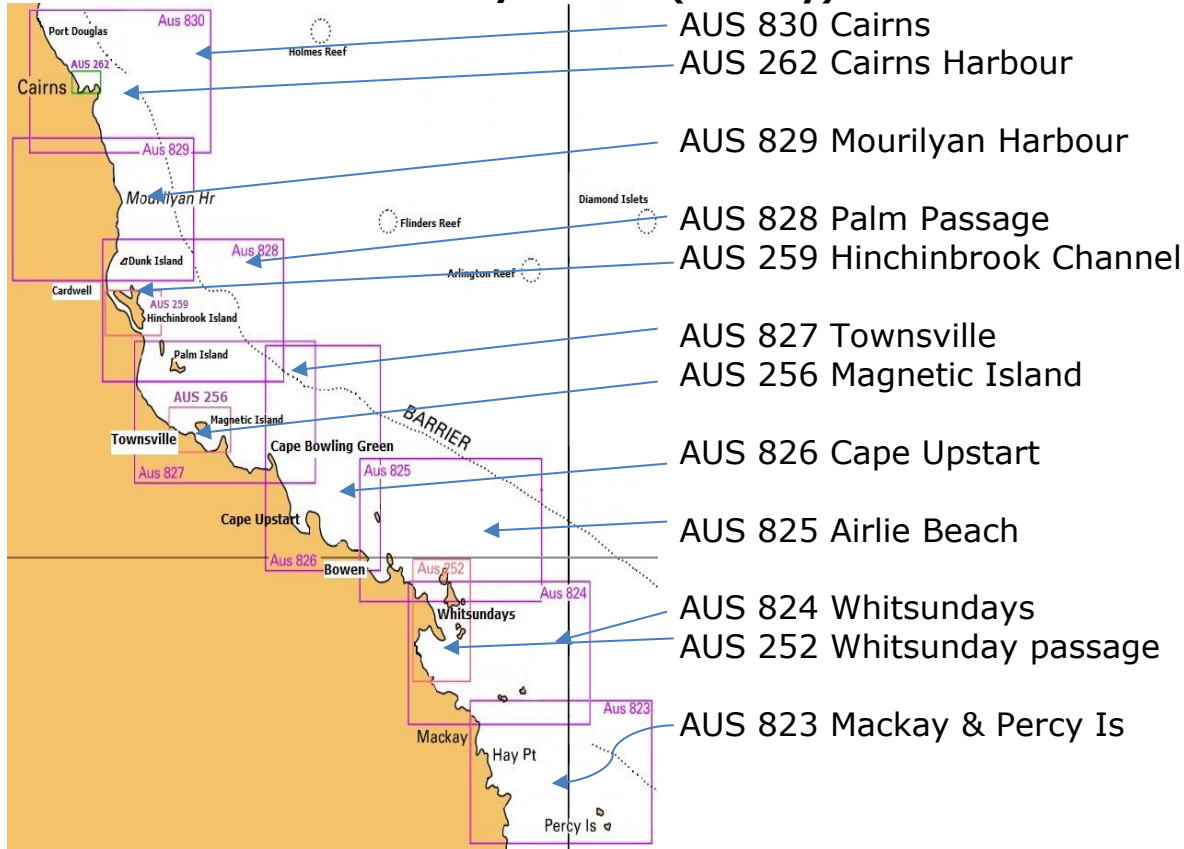

THE NAVIGATION CENTRE
TOWNSVILLE

E: shop@thenavigationcentre.com.au
W: www.thenavigationcentre.com.au

M: (+61) 0437 302 917

AUS East Coast charts Percy Islands (Mackay) to Cairns