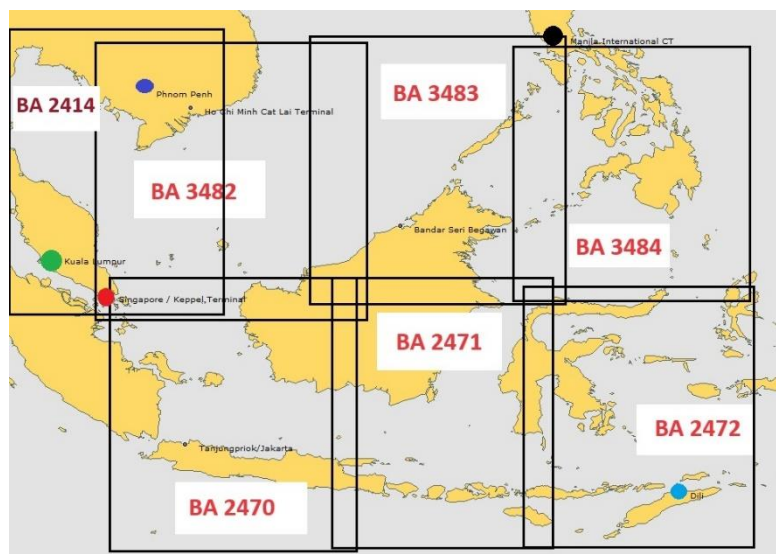

M: (+61) 0437 302 917

AUS East Coast charts Percy Islands (Mackay) to Cairns

AUS East Coast charts Cairns to Torres Strait

61 Perkins Street, South Townsville, Queensland, Australia 4810
ABN 7947 3613 557

THE NAVIGATION CENTRE
TOWNSVILLE

E: shop@thenavigationcentre.com.au
W: www.thenavigationcentre.com.au

M: (+61) 0437 302 917

AUS Charts through the Torres Strait

AUS 296 Varzin Passage

AUS 293 Pr Wales Channel

AUS 299 Thursday Island

AUS planning chart 1:3,500,000

AUS 4603 Indian Ocean – Australia – North Coast and adjacent waters 1:3,500,000

Suggested BA planning charts 1:1,500,000

- Kuala Lumpur
- Phnom Penh
- Singapore
- Dili
- Manila

- BA 2414 Singapore Song Sai Gon G Thailand 1:1,500,000
- BA 2470 Singapore Strait to Java Sea 1:1,500,000
- BA 2471 Selat Makassar to Selat Lombok 1:1,500,000
- BA 2472 Halmahera To Timor 1:1,500,000
- BA 3482 Singapore Strait to Song Sai Gon 1:1,500,000
- BA 3483 Mindoro Strait to Luconia Shoals 1:1,500,000
- BA 3484 Mindoro Strait to Molucca Sea 1:1,500,000