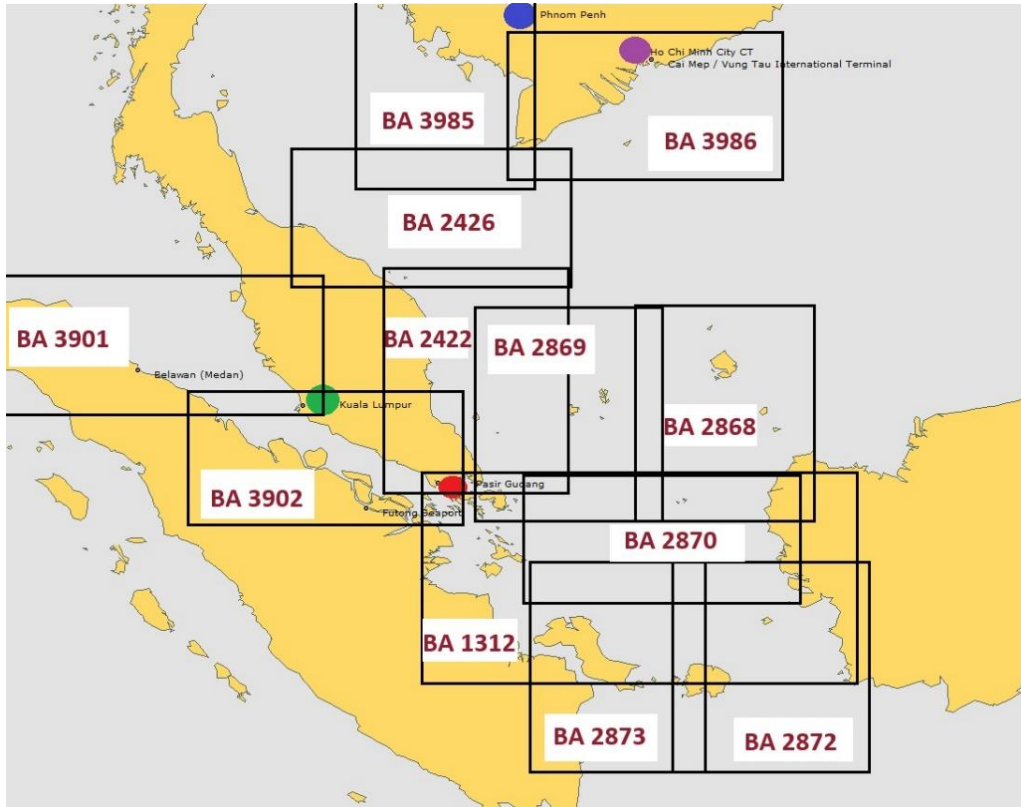

AUS 299 Thursday Island

AUS planning chart 1:3,500,000

AUS 4603 Indian Ocean – Australia – North Coast and adjacent waters 1:3,500,000

Suggested BA planning charts 1:1,500,000

- Kuala Lumpur
- Phnom Penh
- Singapore
- Dili
- Manila

- BA 2414 Singapore Song Sai Gon G Thailand 1:1,500,000
- BA 2470 Singapore Strait to Java Sea 1:1,500,000
- BA 2471 Selat Makassar to Selat Lombok 1:1,500,000
- BA 2472 Halmahera To Timor 1:1,500,000
- BA 3482 Singapore Strait to Song Sai Gon 1:1,500,000
- BA 3483 Mindoro Strait to Luconia Shoals 1:1,500,000
- BA 3484 Mindoro Strait to Molucca Sea 1:1,500,000

Suggested BA voyage charts 1:500,000 & 1:800,000

- Phnom Penh
- Ho Chi Minh
- Kuala Lumpur
- Singapore

- BA 1312 Singapore Strait to Selat Karimata 1:800,000
- BA 2422 Singapore to Pulau Redang 1:500,000
- BA 2426 Pulau Redang to Hon Khoai 1:500,000
- BA 2868 Pulau Tokongkemudi to Natuna Utara 1:500,000
- BA 2869 Outer Approaches To Singapore Strait 1:500,000
- BA 2870 P-P Lemau to P Tokongkemudi 1:500,000
- BA 2872 Selat Karimata and Approaches 1:500,000
- BA 2873 Selat Gelasa and Approaches 1:500,000
- BA 3901 T Jamboaye to Pematang Sedepa 1:500,000
- BA 3902 Pematang Sedepa to Singapore 1:500,000
- BA 3985 Ko Kut to Hon Khoai 1:500,000
- BA 3986 Hon Khoai to Mui Ke Ga 1:500,000

Southeast Asia Pilot 6th Edition
(Thailand, Malaysia, Indonesia, Andaman Is)
\$135.00 (RRP \$150.00)

South China Sea \$112.50 (RRP \$125)
- Singapore to Hong Kon via the Gulf of Thailand, Malaysia, Brunei, the Philippines and Taiwan.