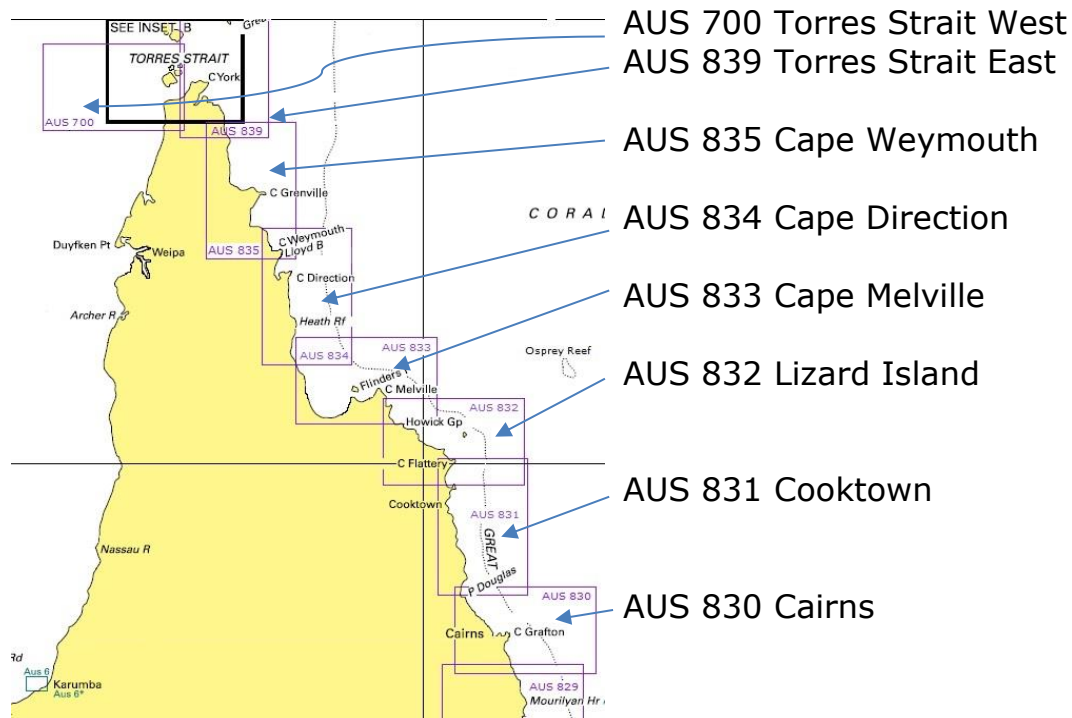

AUS East Coast charts Brisbane – Percy Islands (Mackay)

61 Perkins Street, South Townsville, Queensland, Australia 4810
ABN 7947 3613 557

Version 1 27032024

THE NAVIGATION CENTRE
TOWNSVILLE

E: shop@thenavigationcentre.com.au
W: www.thenavigationcentre.com.au

M: (+61) 0437 302 917

AUS East Coast charts Percy Islands (Mackay) to Cairns

AUS East Coast charts Cairns to Torres Strait

61 Perkins Street, South Townsville, Queensland, Australia 4810
ABN 7947 3613 557

Cruising the Coral Coast \$85.50 (RRP \$95.00)
This guide covers the whole Queensland Coast and is written by Alan Lucas.

Southeast Asia Cruising Guide \$58.50 (RRP \$65.00)
- South Pacific Islands and New Zealand.

Southeast Asia Pilot 6th Edition
(Thailand, Malaysia, Indonesia, Andaman Is)
\$135.00 (RRP \$150.00)

South China Sea \$112.50 (RRP \$125)
- Singapore to Hong Kon via the Gulf of Thailand, Malaysia, Brunei, the Philippines and Taiwan.