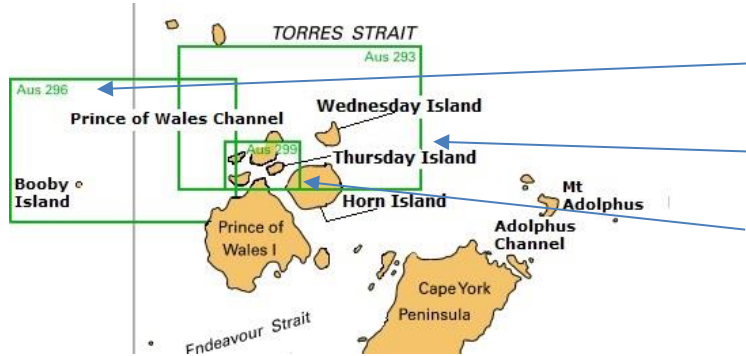

THE NAVIGATION CENTRE
TOWNSVILLE

E: shop@thenavigationcentre.com.au
W: www.thenavigationcentre.com.au

M: (+61) 0437 302 917

AUS Charts through the Torres Strait

AUS 296 Varzin Passage

AUS 293 Pr Wales Channel

AUS 299 Thursday Island