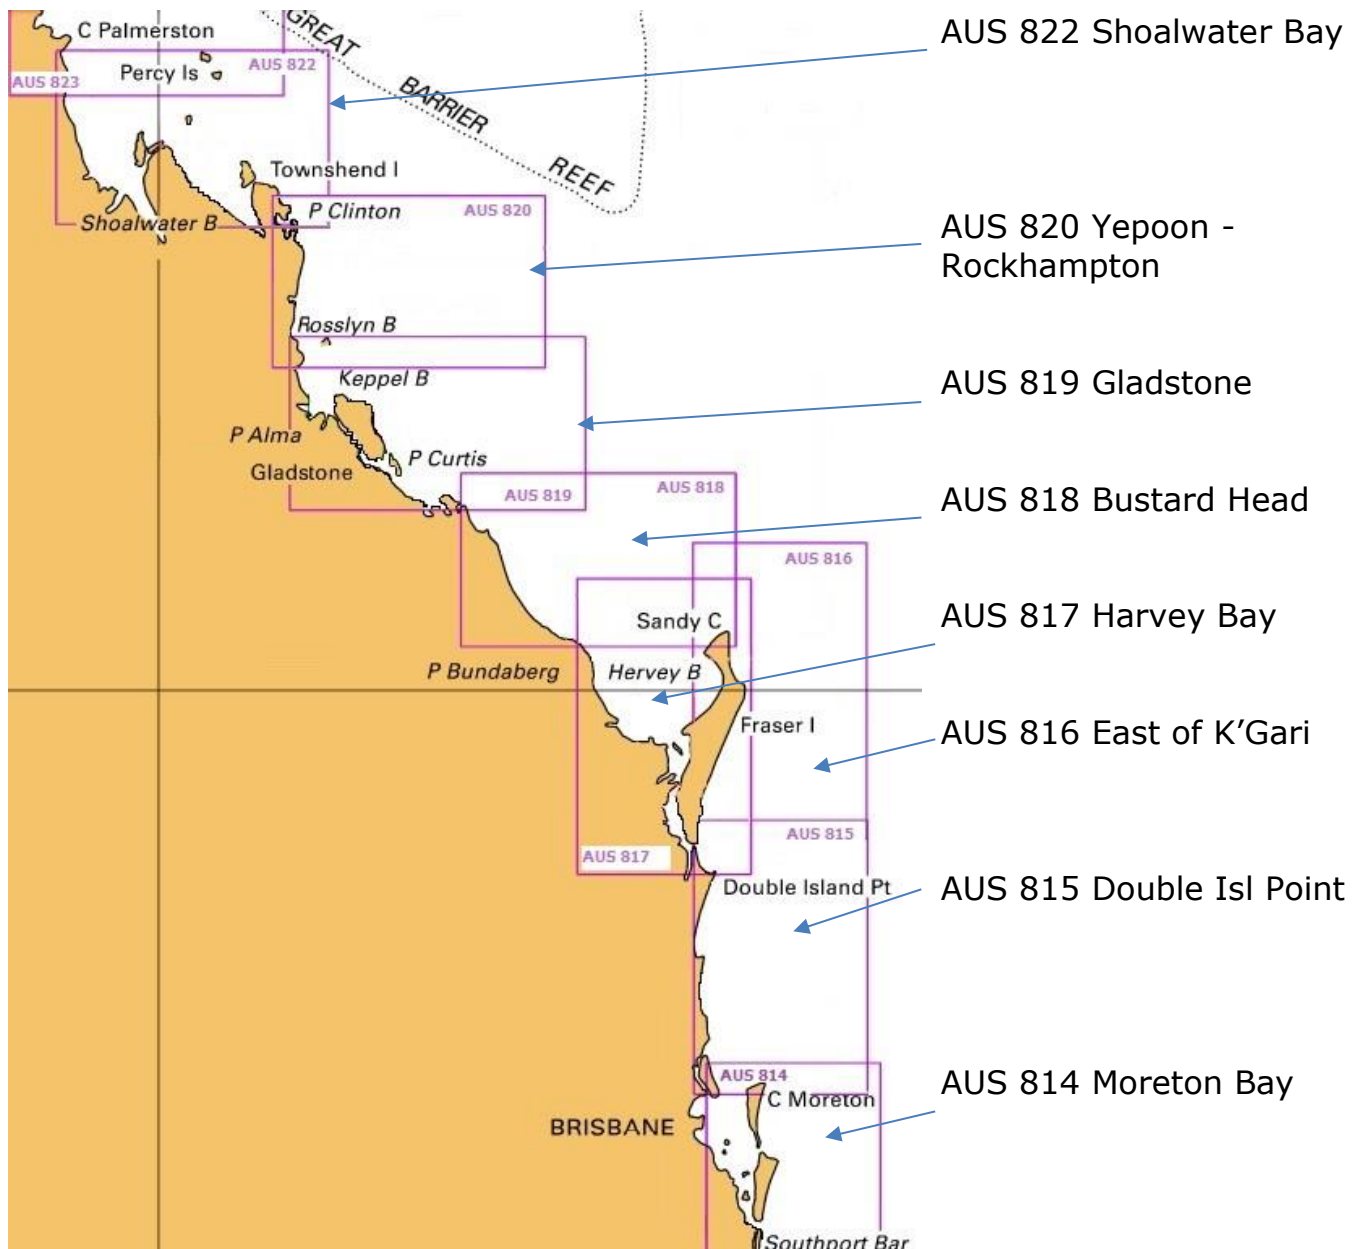

THE NAVIGATION CENTRE
TOWNSVILLE

E: shop@thenavigationcentre.com.au
W: www.thenavigationcentre.com.au

M: (+61) 0437 302 917

Australian Paper Charts

Australian Paper Chart Index can be viewed at www.thenavigationcentre.com.au and select the *NAVIGATION CHARTS* page.

AUS East Coast charts Brisbane – Percy Islands (Mackay)

61 Perkins Street, South Townsville, Queensland, Australia 4810
ABN 7947 3613 557

Version 1 27032024