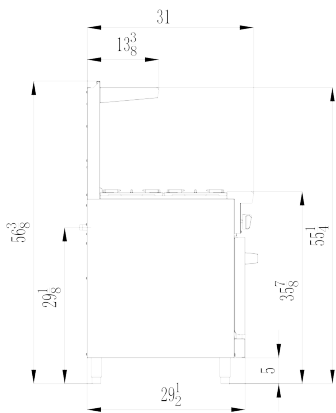

MODEL	BURNERS	TOTAL BTU	PER BURNER BTU	OVEN BTU/H	GRIDDLE BTU/h	IN TAKE TUBE PRESSURE (W.C.)	NOZZLE NO. LIQUID PROPANE	GRIDDLE WORK SURFACE W X D (INCHES)	BURNER WORK SURFACE W X D (INCHES)	NO. OF OVENS & INTERIOR DIMENSIONS W X D X H (INCHES)	EXTERIOR DIMENSIONS W X D X H (INCHES)	PACKAGING DIMENSIONS W X D X H (INCHES)	WEIGHT	PACKAGED WEIGHT
C-RO2-24GL-LP	2	121,000	23,000	27,000	U-Shape - 27,000	10	(2) Hotplate - LP54 (1) Oven - LP52	24 x 20.5 Left Side	11.8 x 11.8	(1) Oven 26.6 x 25.8 x 13.9	36 x 31 x 56.4	40 x 39.8 x 46.9	460 lbs.	588 lbs.
C-RO4-12GL-LP	4	140,000	23,000	(1) Ovens / Each @ 27,000	U-Shape - 27,000	10	(1) Griddle I shape - LP5	12 x 20.5 Left Side	11.8 x 11.8	(1) Oven 26.6 x 25.8 x 13.9	36 x 31 x 56.4	40 x 39.8 x 46.9	434 lbs.	562 lbs.
C-RO4-24GL-LP	4	188,000	23,000	(2) Ovens / Each @ 24,000	I Shape - 21,000	10	(4) Hotplate - LP54 (1) Oven - LP52 (0) Griddle U Shape - N/A (1) Griddle I shape - LP54	24 x 20.5 Left Side	11.8 x 11.8	(2) Ovens 20.6 x 25.8 x 13.9	48 x 31 x 56.4	52.9 x 39.8 x 46.9	648 lbs.	772 lbs.
C-RO6-36-LP	0	102,000 / 102,000	N/A	27,000 / 27,000	U-Shape - None	10	(4) Hotplate - LP54 (1) Oven - LP53 (1) Griddle U Shape - LP52 (1) Griddle I shape - LP54	36 x 20.5 Full Length	N/A	(1) Oven 26.8 x 25.8 x 13.9	36 x 31 x 56.4	40.9 x 39.8 x 46.9	492 lbs.	598 lbs.
C-RO6-24GL-LP	6	240,000	23,000	(2) Ovens / Each @ 27,000	LP I Shape - 21,000	10	(1) Oven - LP52 (2) Griddle U Shape - LP52 (1) Griddle I shape - LP54	24 x 20.5 Left Side	11.8 x 11.8	(2) Ovens 26.8 x 25.8 x 13.9	60 x 31 x 56.4	65 x 39.8 x 46.9	728 lbs.	895 lbs.

\*Total height with stainless steel backsplash and top shelf

\*MIGALI RESERVES THE RIGHT TO CHANGE SPECIFICATIONS WITHOUT NOTICE

**TOLL FREE: 800.852.5292**  
**WEB: www.migali.com**

# DIMENSIONAL DRAWINGS

C-RO2-24GL-LP

C-RO4-12GL-LP

C-RO4-24GL-LP

C-RO-36-LP

C-RO6-24GL-LP

**SIDE VIEW**

MIGALI® REMAINS AN AMERICAN FAMILY COMPANY SINCE 1955