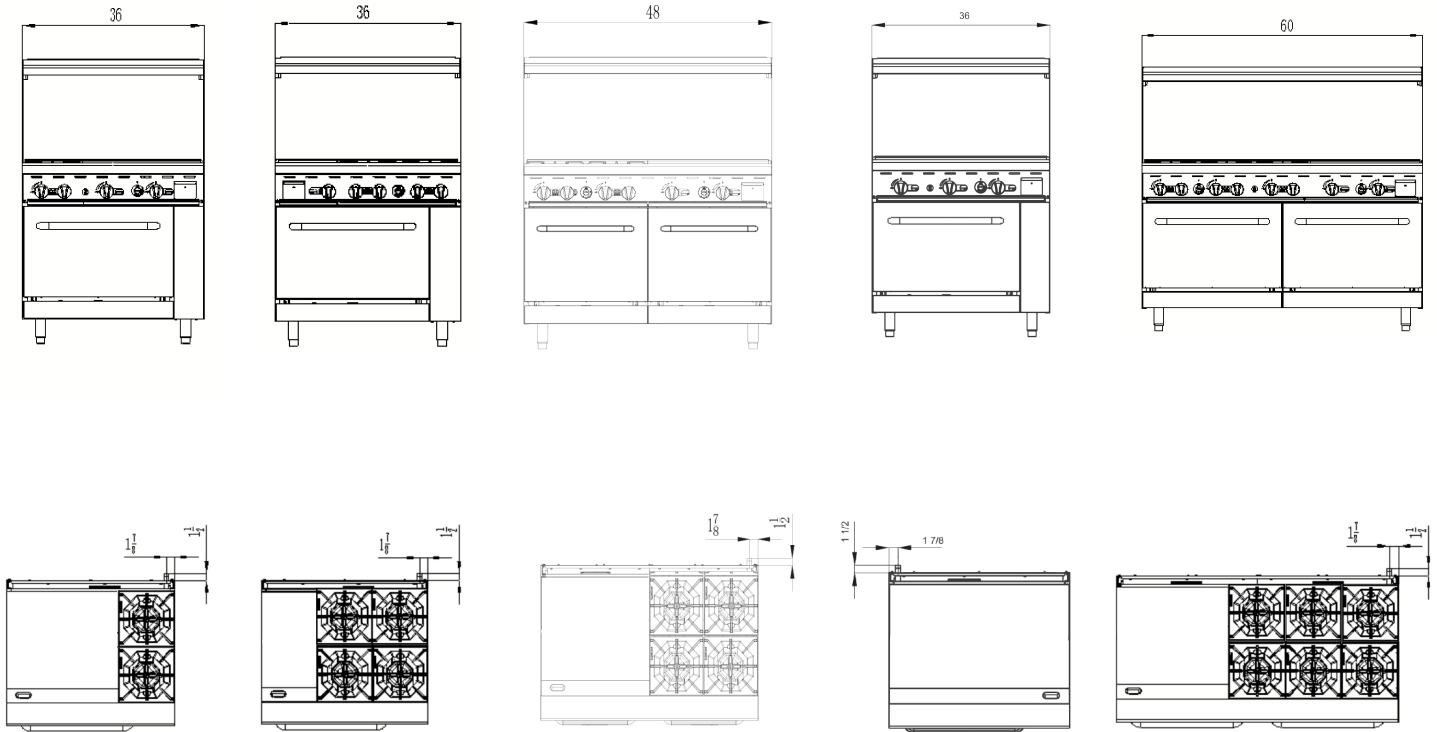

\*Total height with stainless steel backsplash and top shelf

\*MIGALI RESERVES THE RIGHT TO CHANGE SPECIFICATIONS WITHOUT NOTICE

**TOLL FREE: 800.852.5292**  
**WEB: www.migali.com**

# DIMENSIONAL DRAWINGS

C-RO2-24GL-LP

C-RO4-12GL-LP

C-RO4-24GL-LP

C-RO-36-LP

C-RO6-24GL-LP

**SIDE VIEW**

MIGALI® REMAINS AN AMERICAN FAMILY COMPANY SINCE 1955