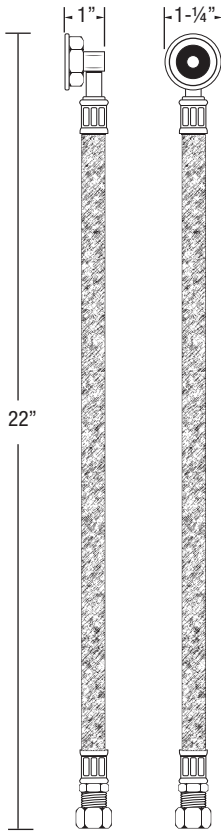

Model: _____ Item #: _____ Date: _____

Project: _____ Qty: _____ Approved By: _____

E-Z Install Water Line Kits

ROYAL SERIES PLUMBING

Model 21-443L

3/8" E-Z Install Wall Mount Water Line Kit
22" Long

- Two 3/8" stainless steel supply hoses with 3/8" compression fittings
- For use on all wall mount faucets
- No soldering required
- 22" long
- Lead free

Model 21-444L

1/2" E-Z Install Wall Mount Water Line Kit
22" Long

- Two 1/2" stainless steel supply hoses with 5/8" OD compressions fittings which are removable to convert to 1/2" NPS Male Connections
- For use on all wall mount faucets
- No soldering required
- 22" long
- Lead free

Model 21-445L

3/8" E-Z Install Wall Mount Water Line Kit
w/ Mounting Hardware
30" Long

- Two 3/8" stainless steel supply hoses with 3/8" compressions fittings
- Includes mounting kit: (2) nipples, (2) locknuts & (2) metal washers
- For use on all wall mount faucets
- No soldering required
- 30" long
- Lead free