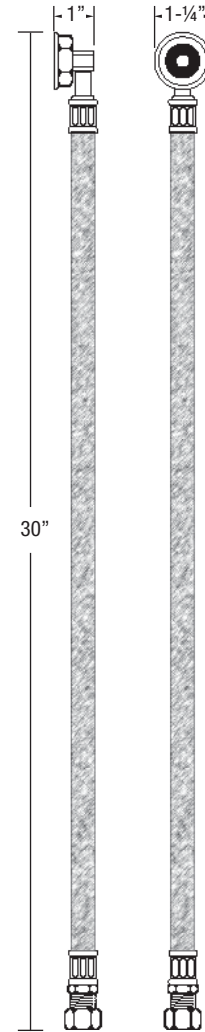

Model: _____ Item #: _____ Date: _____

Project: _____ Qty: _____ Approved By: _____

E-Z Install Water Line Kits

ROYAL SERIES PLUMBING

Model 21-443L

3/8" E-Z Install Wall Mount Water Line Kit
22" Long

- Two 3/8" stainless steel supply hoses with 3/8" compression fittings
- For use on all wall mount faucets
- No soldering required
- 22" long
- Lead free

Model 21-444L

1/2" E-Z Install Wall Mount Water Line Kit
22" Long

- Two 1/2" stainless steel supply hoses with 5/8" OD compressions fittings which are removable to convert to 1/2" NPS Male Connections
- For use on all wall mount faucets
- No soldering required
- 22" long
- Lead free

Model 21-445L

3/8" E-Z Install Wall Mount Water Line Kit
w/ Mounting Hardware
30" Long

- Two 3/8" stainless steel supply hoses with 3/8" compressions fittings
- Includes mounting kit: (2) nipples, (2) locknuts & (2) metal washers
- For use on all wall mount faucets
- No soldering required
- 30" long
- Lead free