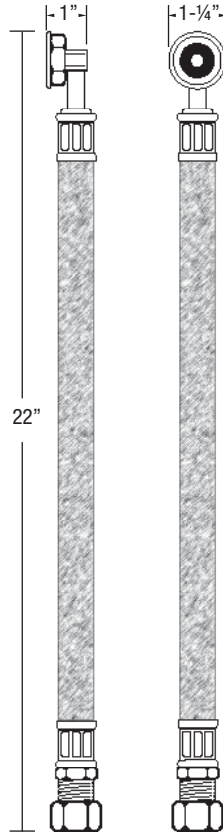

Model: _____ Item #: _____ Date: _____

Project: _____ Qty: _____ Approved By: _____

E-Z Install Water Line Kits

ROYAL SERIES PLUMBING

Model 21-443L

3/8" E-Z Install Wall Mount Water Line Kit
22" Long

- Two 3/8" stainless steel supply hoses with 3/8" compression fittings
- For use on all wall mount faucets
- No soldering required
- 22" long
- Lead free

Model 21-444L

1/2" E-Z Install Wall Mount Water Line Kit
22" Long

- Two 1/2" stainless steel supply hoses with 5/8" OD compressions fittings which are removable to convert to 1/2" NPS Male Connections
- For use on all wall mount faucets
- No soldering required
- 22" long
- Lead free

Model 21-445L

3/8" E-Z Install Wall Mount Water Line Kit
w/ Mounting Hardware
30" Long

- Two 3/8" stainless steel supply hoses with 3/8" compressions fittings
- Includes mounting kit: (2) nipples, (2) locknuts & (2) metal washers
- For use on all wall mount faucets
- No soldering required
- 30" long
- Lead free