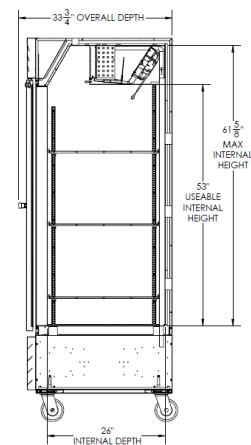

# BEVERAGE-AIR

MODEL	RB23HC-1S
<b>EXTERNAL DIMENSIONAL DATA</b>	
Width Overall	27 1/4"
Depth Overall with Handle	33 3/4"
Height Overall with 6" casters	84 1/4"
Number of Doors	1
Depth with Door Open 90°	57 3/8"
<b>INTERNAL DIMENSIONAL DATA</b>	
NET Capacity (cubic ft.)	23.1
Internal Width Overall (in)	24 1/4"
Internal Depth Overall (in)	26"
Internal Height Overall (in)	61 5/8"
Internal Height Useable (in)	53"
Number of Shelves	3
<b>ELECTRICAL DATA</b>	
Full Load Amperes 115/60/1	3.0
<b>REFRIGERATION DATA</b>	
Horsepower	1/4
Capacity (BTU/Hr)*	1480
<b>WEIGHT DATA</b>	
Gross Weight (Crated lbs)	322 lbs
Height - Crated	88"
Width - Crated	29"
Depth - Crated	36"

### Model Views

Plan View

Elevation View

Side View