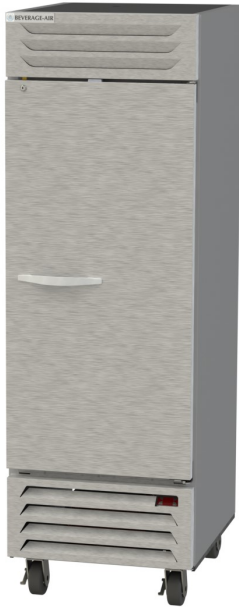

# BEVERAGE-AIR

Project: _____	AIA#
Item: _____	
Location: _____	SIS#
Approved: _____	

## BOTTOM MOUNT REACH-IN REFRIGERATORS

### RB23HC Solid Door Reach-in Refrigerator Hydrocarbon Series

**MODEL:**  
**RB23HC-1S**

**RB23HC-1S**

**3 Year Parts/Labor Warranty**  
**Additional 2 Year Compressor Warranty**

### CABINET CONSTRUCTION

- Stainless steel front and door, gray painted sides
- Gray painted aluminum interior
- Full electronic control
- LED lighting standard
- Anti-microbial door handle and door lock are standard
- Self-closing door with 120° Stay-open feature, on spring-loaded hinges
- Door locks (solid doors only)
- One –piece grille allow easy removal/installation for preventative maintenance
- Three (3) heavy duty epoxy coated wire shelves standard
- 6” Caster standard with (2) brakes
- Maintains product temperatures between 36°-38° F