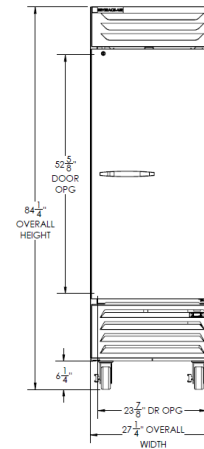

# BEVERAGE-AIR

MODEL	RB23HC-1S
<b>EXTERNAL DIMENSIONAL DATA</b>	
Width Overall	27 1/4"
Depth Overall with Handle	33 3/4"
Height Overall with 6" casters	84 1/4"
Number of Doors	1
Depth with Door Open 90°	57 3/8"
<b>INTERNAL DIMENSIONAL DATA</b>	
NET Capacity (cubic ft.)	23.1
Internal Width Overall (in)	24 1/4"
Internal Depth Overall (in)	26"
Internal Height Overall (in)	61 5/8"
Internal Height Useable (in)	53"
Number of Shelves	3
<b>ELECTRICAL DATA</b>	
Full Load Amperes 115/60/1	3.0
<b>REFRIGERATION DATA</b>	
Horsepower	1/4
Capacity (BTU/Hr)*	1480
<b>WEIGHT DATA</b>	
Gross Weight (Crated lbs)	322 lbs
Height - Crated	88"
Width - Crated	29"
Depth - Crated	36"

### Model Views

Plan View

Elevation View

Side View