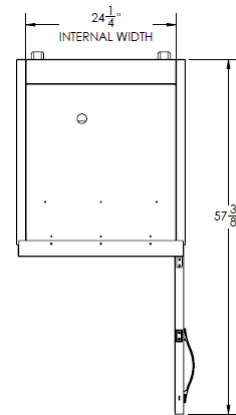

# BEVERAGE-AIR

MODEL	RB23HC-1S
<b>EXTERNAL DIMENSIONAL DATA</b>	
Width Overall	27 1/4"
Depth Overall with Handle	33 3/4"
Height Overall with 6" casters	84 1/4"
Number of Doors	1
Depth with Door Open 90°	57 3/8"
<b>INTERNAL DIMENSIONAL DATA</b>	
NET Capacity (cubic ft.)	23.1
Internal Width Overall (in)	24 1/4"
Internal Depth Overall (in)	26"
Internal Height Overall (in)	61 5/8"
Internal Height Useable (in)	53"
Number of Shelves	3
<b>ELECTRICAL DATA</b>	
Full Load Amperes 115/60/1	3.0
<b>REFRIGERATION DATA</b>	
Horsepower	1/4
Capacity (BTU/Hr)*	1480
<b>WEIGHT DATA</b>	
Gross Weight (Crated lbs)	322 lbs
Height - Crated	88"
Width - Crated	29"
Depth - Crated	36"

### Model Views

Plan View

Elevation View

Side View