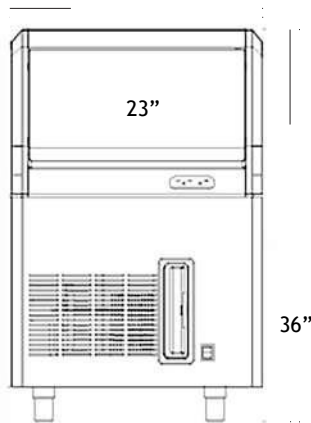

OSION

OCU-130 ICE MAKER

SELF CONTAINED UNDERCOUNTER

This heavy duty self-contained ice maker features maximum output, high storage capacity with space-saving application. A classic design with automatic easy operation panel and low energy consumption.

STANDARD FEATURES

- Up to 130 lbs. production of ice per 24 hours
- Built-in ice storage capacity of 58 lbs.
- Crescent shaped cubes
- Ergonomic ice access with slide-up door
- Smart display with friendly operation
- Thermo insulated ice bin
- Heavy duty 304 stainless steel exterior
- Removable & washable air filter
- Adjustable 6" legs for level install
- ETL Safety & Sanitation listed
- Water filter recommended

SPECIFICATIONS MODEL OCU-130

Cond Unit	Cube Style	Daily Production	Cube Cycle Full Dice	Cube Cycle Half Dice	Storage	Water Usage gal/100lbs 90°F - 70°F	Voltage	Amps
Air Cooled	Crescent	130 lbs/24hr/58 kg	120 pcs	240	58 lbs. (26.4 kg)	22 gal	115V/60Hz	3.5 Amps
Net Weight	Shipping Weight	Refrigerant	Water Connection	Water Pressure	Overall Dimensions (WDH)		Shipping Dimensions (WDH)	
124 lbs (56.4 kg)	135 lbs (61.4 kg)	R290	3/4"	20-80 PSI	23.8 x 25.8 x 36.8 in 604 x 656 x 933 mm		27.4 x 28.4 x 39.3. in 696 x 719 x 999 mm	