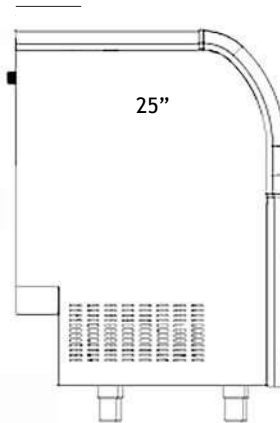

STANDARD FEATURES

- Up to 130 lbs. production of ice per 24 hours
- Built-in ice storage capacity of 58 lbs.
- Crescent shaped cubes
- Ergonomic ice access with slide-up door
- Smart display with friendly operation
- Thermo insulated ice bin
- Heavy duty 304 stainless steel exterior
- Removable & washable air filter
- Adjustable 6" legs for level install
- ETL Safety & Sanitation listed
- Water filter recommended

SPECIFICATIONS MODEL OCU-130

Cond Unit	Cube Style	Daily Production	Cube Cycle Full Dice	Cube Cycle Half Dice	Storage	Water Usage gal/100lbs 90°F - 70°F	Voltage	Amps
Air Cooled	Crescent	130 lbs/24hr/58 kg	120 pcs	240	58 lbs. (26.4 kg)	22 gal	115V/60Hz	3.5 Amps
Net Weight	Shipping Weight	Refrigerant	Water Connection	Water Pressure	Overall Dimensions (WDH)		Shipping Dimensions (WDH)	
124 lbs (56.4 kg)	135 lbs (61.4 kg)	R290	3/4"	20-80 PSI	23.8 x 25.8 x 36.8 in 604 x 656 x 933 mm		27.4 x 28.4 x 39.3. in 696 x 719 x 999 mm	