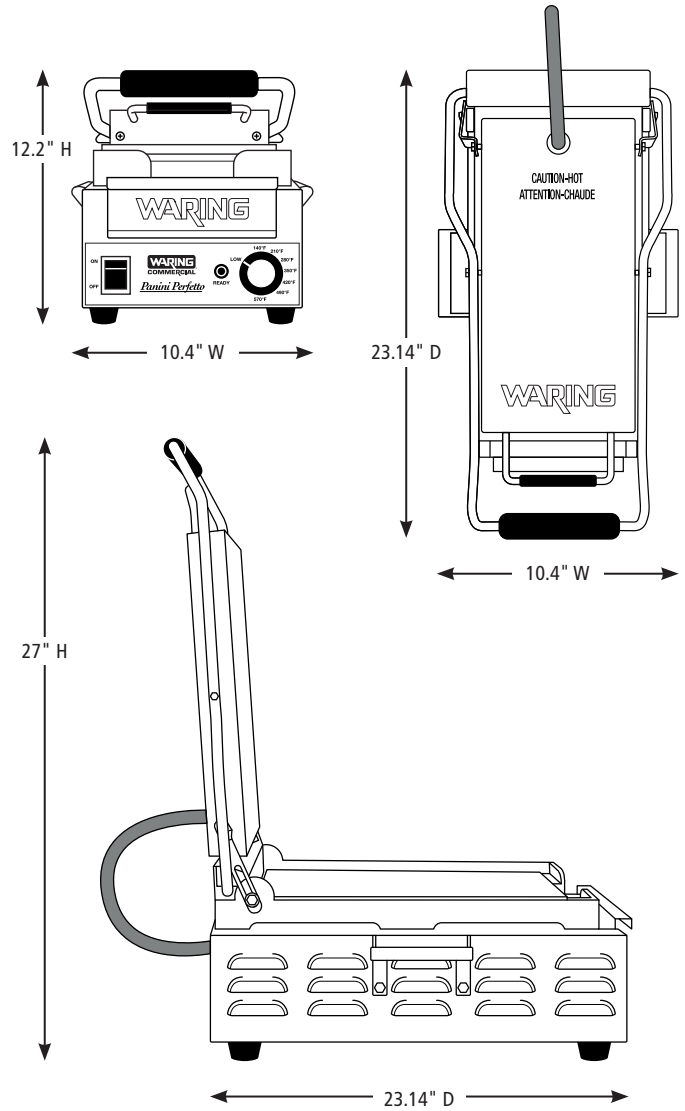

PARTS & ACCESSORIES

CAC105 Cleaning Brush

DIMENSIONS

Out of Box Weight: 50.04 lb.

| ORDERING INFORMATION | #STD. PKG. | GIFTBOX WEIGHT | CUBIC FEET | BOX DIMENSIONS D X W X H | UPC | CASE PKG. | MC WEIGHT | MC DIMENSIONS D X W X H | MBC |
|---|------------|----------------|------------|--------------------------|--------------|-----------|-----------|-------------------------|----------------|
| WPG200 – Panini Compresso Slimline Panini Grill | 1 | 53 | 1.69 | 26.3" x 14.3" x 14.1" | 040072087967 | 1 | 56 | 28.3" x 16.3" x 16" | 10040072087964 |