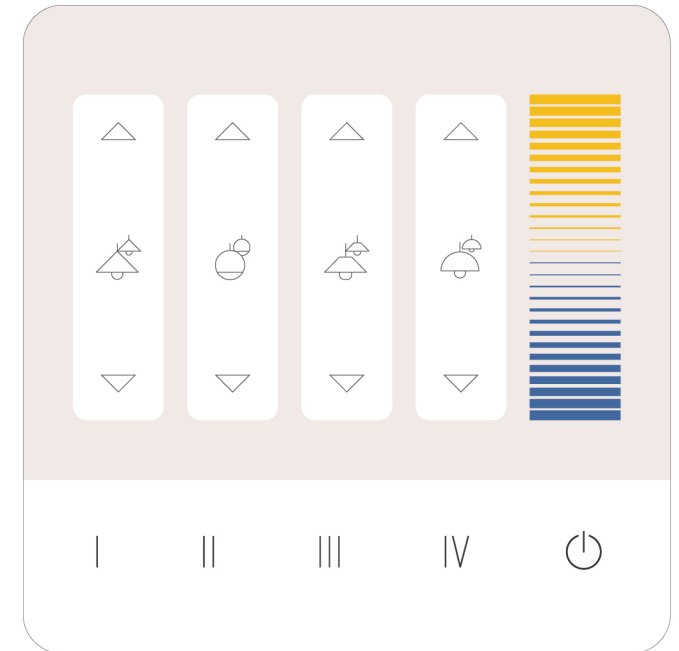

DALI-2 TOUCHPANEL LAYOUTS

Dimming & Scenes

Art. Nr.: G01A

Function:

1 brightness slider
Arrow keys for fine adjustment

Menu bar below:

4 scenes
ON / Off

Art. Nr.: G02A

Function:

4 groups, dimmed separately with arrow
key

Menu bar below:

4 scenes
ON / Off

Tunable White

Art. Nr.: G03A

Function:
1 brightness slider
1 tunable white slider

Menu bar below:
4 scenes
ON / Off

Art. Nr.: G04A

Function:
4 group selection buttons
1 brightness slider
1 tunable white slider

Menu bar below:
4 scenes
ON / Off

Art. Nr.: G05A

Function:
4 groups, dimmed separately with arrow key

1 tunable white slider
Menu bar below:
4 scenes
ON / Off

RGB

Art. Nr.: G06A

Function:
1 brightness slider
1 RGB slider

Menu bar below:
4 scenes
ON / Off

Art. Nr.: G07A

Function:
4 group selection buttons
1 brightness slider
1 RGB slider

Menu bar below:
4 scenes
ON / Off