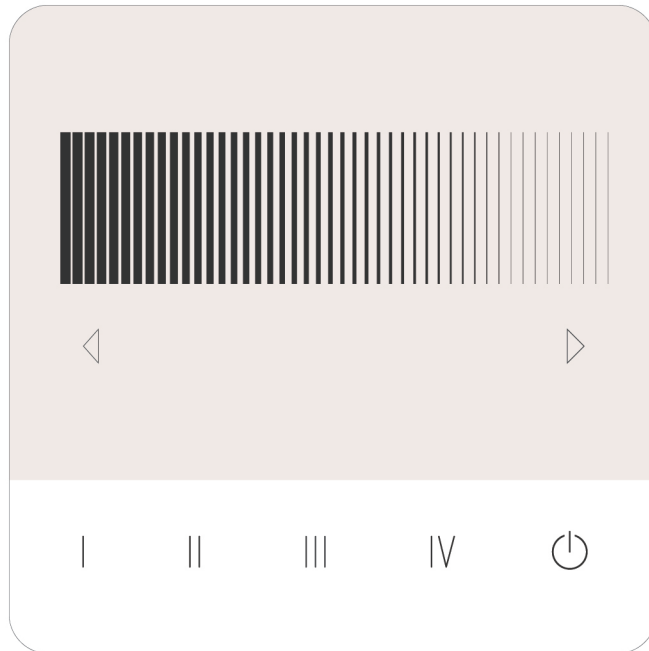

DALI-2 TOUCHPANEL LAYOUTS

Dimming & Scenes

Art. Nr.: G01A

Function:

1 brightness slider
Arrow keys for fine adjustment

Menu bar below:

4 scenes
ON / Off

Art. Nr.: G02A

Function:

4 groups, dimmed separately with arrow
key

Menu bar below:

4 scenes
ON / Off

Tunable White

Art. Nr.: G03A

Function:
1 brightness slider
1 tunable white slider

Menu bar below:
4 scenes
ON / Off

Art. Nr.: G04A

Function:
4 group selection buttons
1 brightness slider
1 tunable white slider

Menu bar below:
4 scenes
ON / Off

Art. Nr.: G05A

Function:
4 groups, dimmed separately with arrow key

1 tunable white slider
Menu bar below:
4 scenes
ON / Off