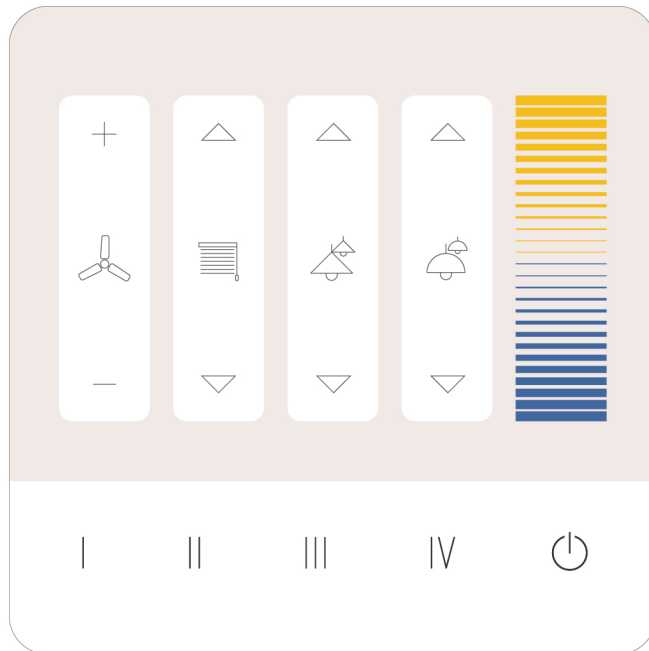

Function:

4 groups, dimmed separately with arrow
key

Menu bar below:

4 scenes
ON / Off

Tunable White

Art. Nr.: G03A

Function:
1 brightness slider
1 tunable white slider

Menu bar below:
4 scenes
ON / Off

Art. Nr.: G04A

Function:
4 group selection buttons
1 brightness slider
1 tunable white slider

Menu bar below:
4 scenes
ON / Off

Art. Nr.: G05A

Function:
4 groups, dimmed separately with arrow key

1 tunable white slider
Menu bar below:
4 scenes
ON / Off

RGB

Art. Nr.: G06A

Function:
1 brightness slider
1 RGB slider

Menu bar below:
4 scenes
ON / Off

Art. Nr.: G07A

Function:
4 group selection buttons
1 brightness slider
1 RGB slider

Menu bar below:
4 scenes
ON / Off

Multipurpose

Art. Nr.: G08A

Function:

Fan, blind, 2 groups: dimmed separately
with arrow keys
1 tunable white slider

Menu bar below:

4 scenes
ON / Off

custom design?

Request a design template from
Lunatone:
office@lunatone.com