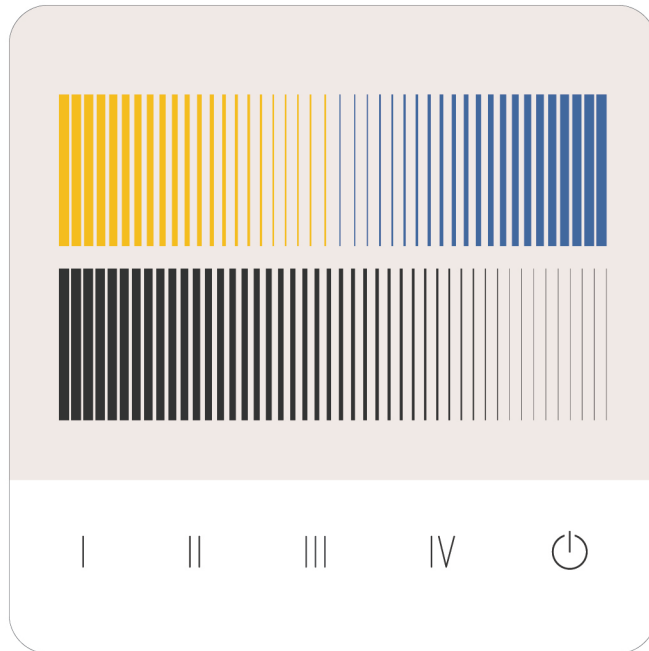

DALI-2 TOUCHPANEL LAYOUTS

Dimming & Scenes

Art. Nr.: G01A

Function:

1 brightness slider
Arrow keys for fine adjustment

Menu bar below:

4 scenes
ON / Off

Art. Nr.: G02A

Function:

4 groups, dimmed separately with arrow
key

Menu bar below:

4 scenes
ON / Off

Tunable White

Art. Nr.: G03A

Function:
1 brightness slider
1 tunable white slider

Menu bar below:
4 scenes
ON / Off

Art. Nr.: G04A

Function:
4 group selection buttons
1 brightness slider
1 tunable white slider

Menu bar below:
4 scenes
ON / Off

Art. Nr.: G05A

Function:
4 groups, dimmed separately with arrow key

1 tunable white slider
Menu bar below:
4 scenes
ON / Off

RGB

Art. Nr.: G06A

Function:
1 brightness slider
1 RGB slider

Menu bar below:
4 scenes
ON / Off

Art. Nr.: G07A

Function:
4 group selection buttons
1 brightness slider
1 RGB slider

Menu bar below:
4 scenes
ON / Off