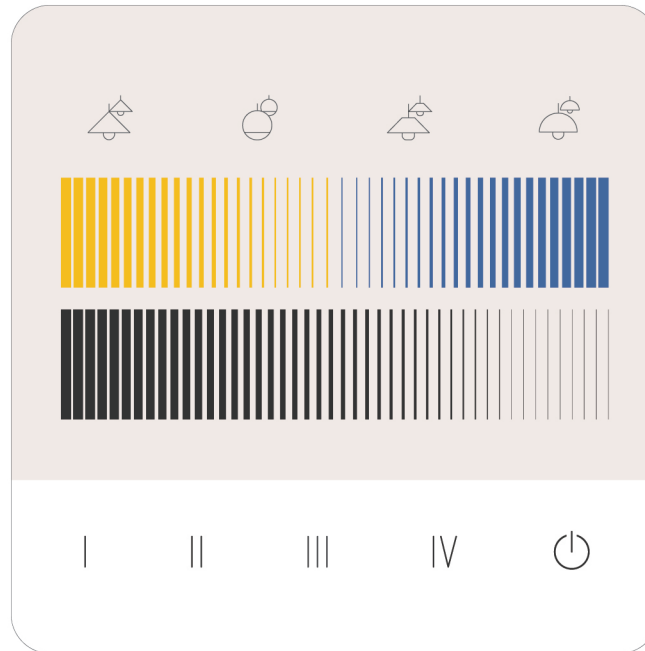

DALI-2 TOUCHPANEL LAYOUTS

Dimming & Scenes

Art. Nr.: G01A

Function:

1 brightness slider
Arrow keys for fine adjustment

Menu bar below:

4 scenes
ON / Off

Art. Nr.: G02A

Function:

4 groups, dimmed separately with arrow
key

Menu bar below:

4 scenes
ON / Off

Tunable White

Art. Nr.: G03A

Function:
1 brightness slider
1 tunable white slider

Menu bar below:
4 scenes
ON / Off

Art. Nr.: G04A

Function:
4 group selection buttons
1 brightness slider
1 tunable white slider

Menu bar below:
4 scenes
ON / Off

Art. Nr.: G05A

Function:
4 groups, dimmed separately with arrow key

1 tunable white slider
Menu bar below:
4 scenes
ON / Off

RGB

Art. Nr.: G06A

Function:
1 brightness slider
1 RGB slider

Menu bar below:
4 scenes
ON / Off

Art. Nr.: G07A

Function:
4 group selection buttons
1 brightness slider
1 RGB slider

Menu bar below:
4 scenes
ON / Off