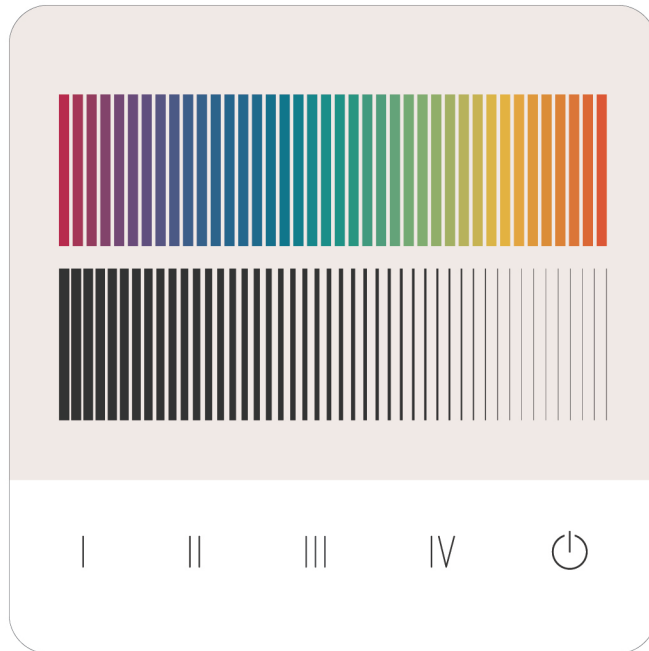

Function:

4 groups, dimmed separately with arrow
key

Menu bar below:

4 scenes
ON / Off

Tunable White

Art. Nr.: G03A

Function:
1 brightness slider
1 tunable white slider

Menu bar below:
4 scenes
ON / Off

Art. Nr.: G04A

Function:
4 group selection buttons
1 brightness slider
1 tunable white slider

Menu bar below:
4 scenes
ON / Off

Art. Nr.: G05A

Function:
4 groups, dimmed separately with arrow key

1 tunable white slider
Menu bar below:
4 scenes
ON / Off

RGB

Art. Nr.: G06A

Function:
1 brightness slider
1 RGB slider

Menu bar below:
4 scenes
ON / Off

Art. Nr.: G07A

Function:
4 group selection buttons
1 brightness slider
1 RGB slider

Menu bar below:
4 scenes
ON / Off