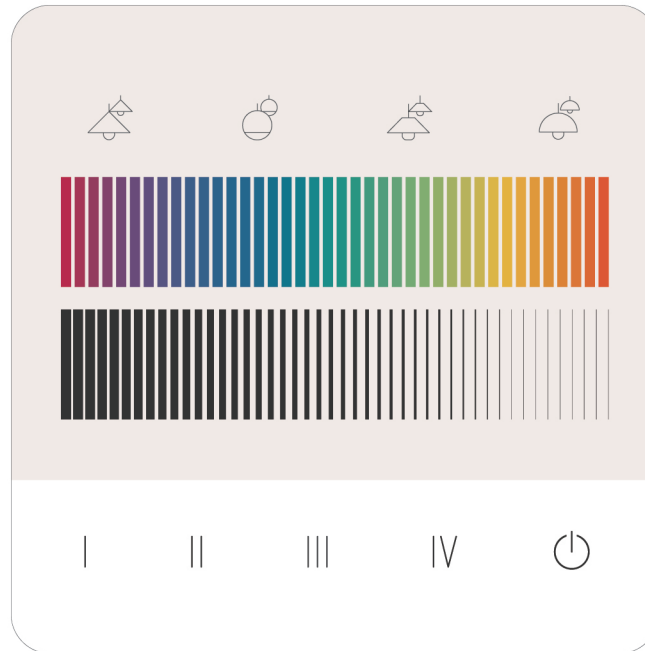

Function:

4 groups, dimmed separately with arrow
key

Menu bar below:

4 scenes
ON / Off

Tunable White

Art. Nr.: G03A

Function:
1 brightness slider
1 tunable white slider

Menu bar below:
4 scenes
ON / Off

Art. Nr.: G04A

Function:
4 group selection buttons
1 brightness slider
1 tunable white slider

Menu bar below:
4 scenes
ON / Off

Art. Nr.: G05A

Function:
4 groups, dimmed separately with arrow key

1 tunable white slider
Menu bar below:
4 scenes
ON / Off

RGB

Art. Nr.: G06A

Function:
1 brightness slider
1 RGB slider

Menu bar below:
4 scenes
ON / Off

Art. Nr.: G07A

Function:
4 group selection buttons
1 brightness slider
1 RGB slider

Menu bar below:
4 scenes
ON / Off