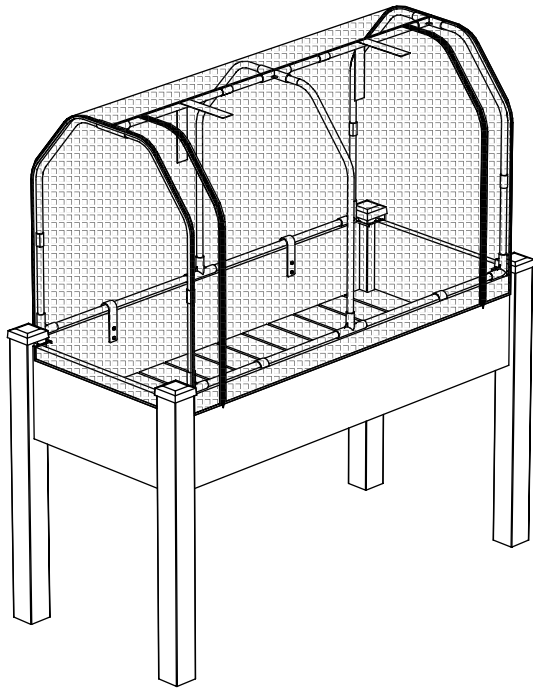

GREENHOUSE COVER FOR 2349 & 2248 SERIES

Model/Modèle : CCGC2349

1 Tube (x6)
Tube (x6)

2 Angled Tube (x6)
Tube coudé (x6)

HARDWARE / MATÉRIEL

REF./RÉF.	PICTURE/IMAGE	QTY/QTÉ
(A)		4
(C)		1
(L)		4
(B)		
(E)		4
(F)		8