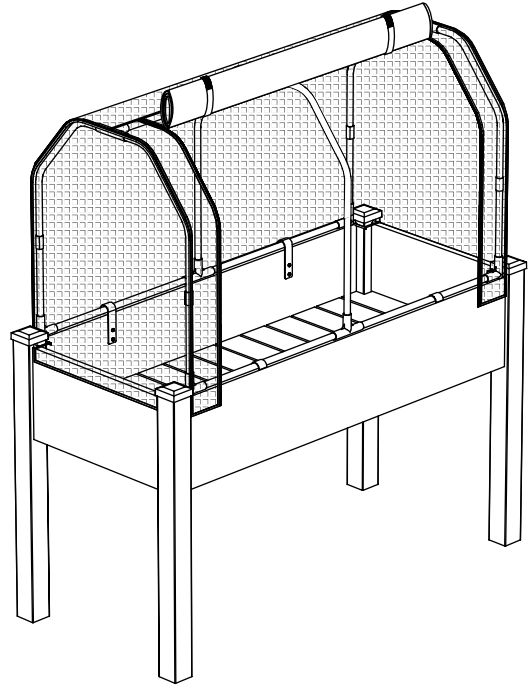

GREENHOUSE COVER FOR 2349 & 2248 SERIES

Model/Modèle : CCGC2349

1 Tube (x6)
Tube (x6)

2 Angled Tube (x6)
Tube coudé (x6)

HARDWARE / MATÉRIEL

REF./RÉF.	PICTURE/IMAGE	QTY/QTÉ
(A)		4
(C)		1
(L)		4
(B)		
(E)		4
(F)		8