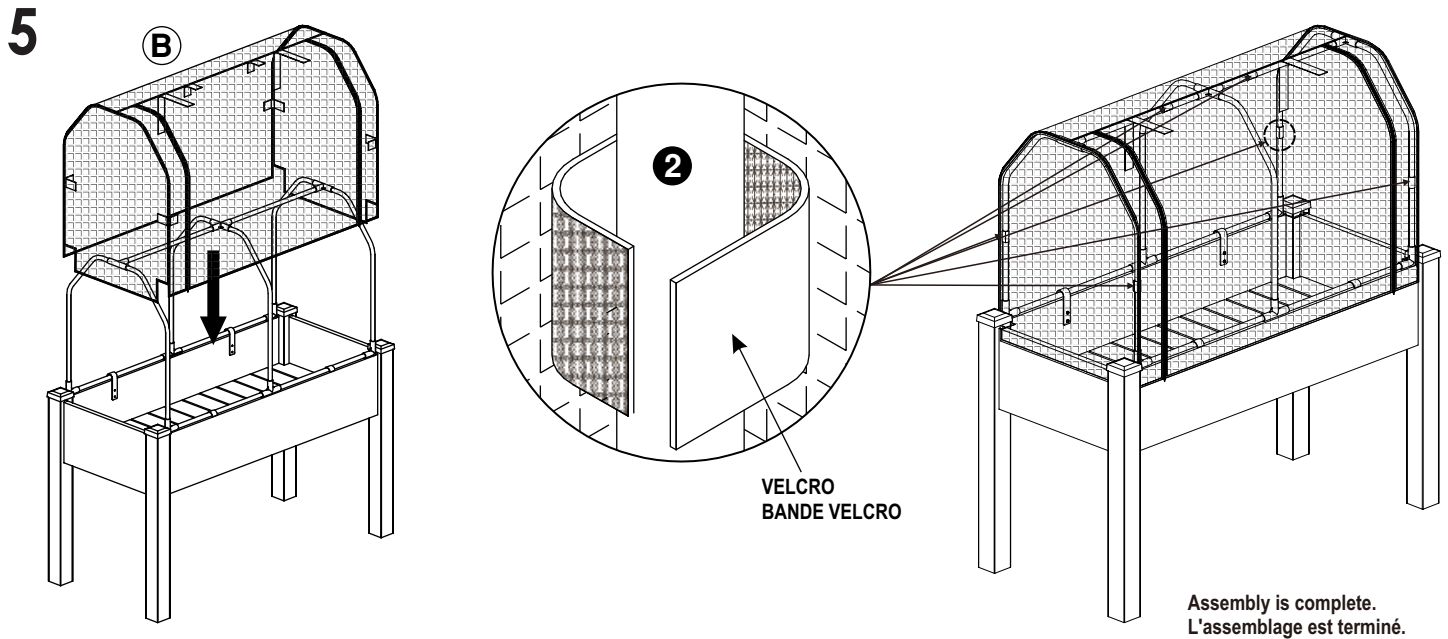

GREENHOUSE COVER FOR 2349 & 2248 SERIES

Model/Modèle : CCGC2349

1 Tube (x6)
Tube (x6)

2 Angled Tube (x6)
Tube coudé (x6)

HARDWARE / MATÉRIEL

REF./RÉF.	PICTURE/IMAGE	QTY/QTÉ
(A)		4
(C)		1
(L)		4
(B)		
(E)		4
(F)		8