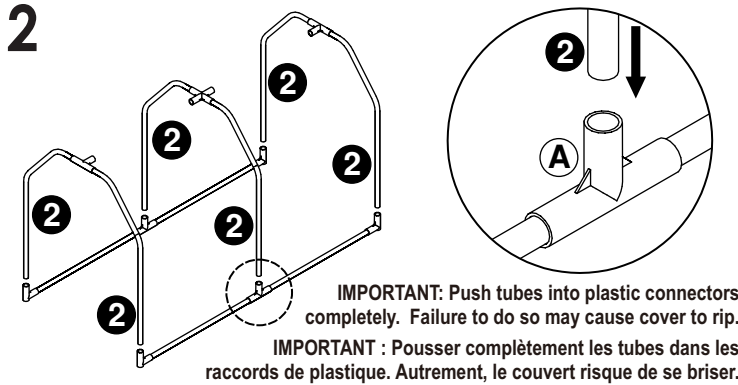

GREENHOUSE COVER FOR 2349 & 2248 SERIES

Model/Modèle : CCGC2349

1 Tube (x6)
Tube (x6)

2 Angled Tube (x6)
Tube coudé (x6)

HARDWARE / MATÉRIEL

REF./RÉF.	PICTURE/IMAGE	QTY/QTÉ
(A)		4
(C)		1
(L)		4
(B)		
(E)		4
(F)		8