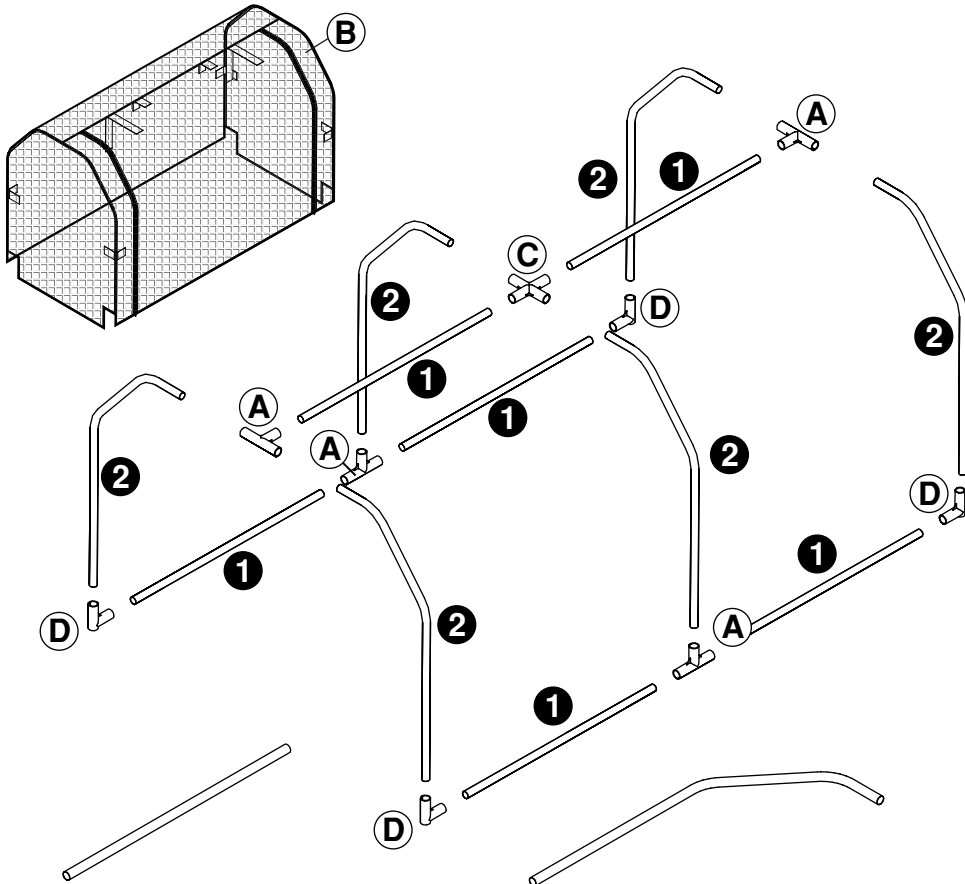

GREENHOUSE COVER FOR 2349 & 2248 SERIES

Model/Modèle : CCGC2349

1 Tube (x6)
Tube (x6)

2 Angled Tube (x6)
Tube coudé (x6)

HARDWARE / MATÉRIEL

REF./RÉF.	PICTURE/IMAGE	QTY/QTÉ
(A)		4
(C)		1
(L)		4
(B)		
(E)		4
(F)		8