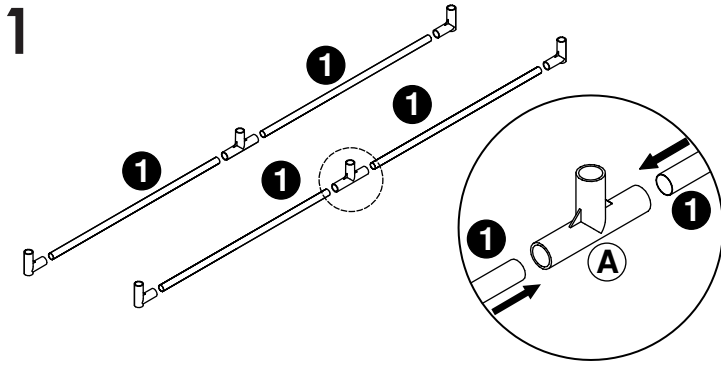

GREENHOUSE COVER FOR 2349 & 2248 SERIES

Model/Modèle : CCGC2349

1 Tube (x6)
Tube (x6)

2 Angled Tube (x6)
Tube coudé (x6)

HARDWARE / MATÉRIEL

REF./RÉF.	PICTURE/IMAGE	QTY/QTÉ
(A)		4
(C)		1
(L)		4
(B)		
(E)		4
(F)		8