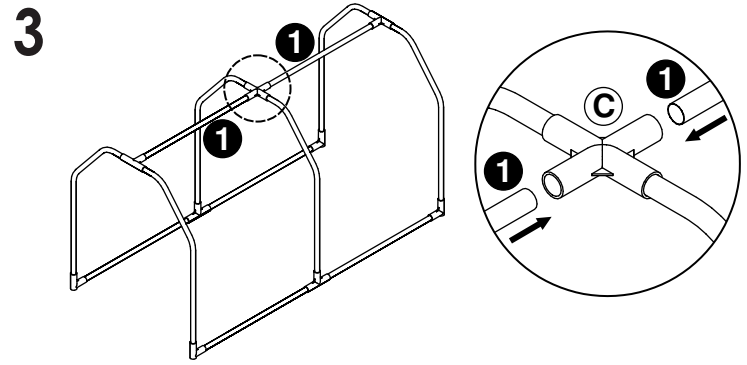

GREENHOUSE COVER FOR 2349 & 2248 SERIES

Model/Modèle : CCGC2349

1 Tube (x6)
Tube (x6)

2 Angled Tube (x6)
Tube coudé (x6)

HARDWARE / MATÉRIEL

REF./RÉF.	PICTURE/IMAGE	QTY/QTÉ
(A)		4
(C)		1
(L)		4
(B)		
(E)		4
(F)		8