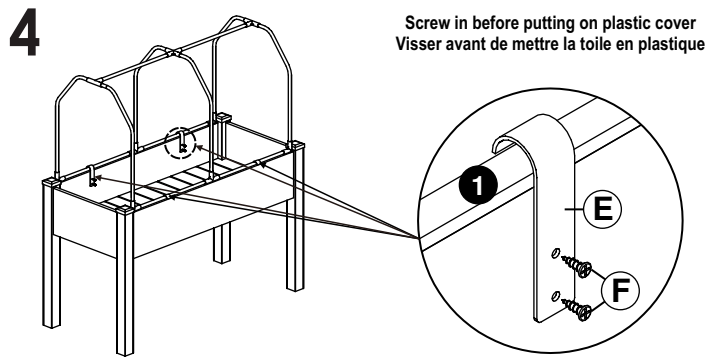

GREENHOUSE COVER FOR 2349 & 2248 SERIES

Model/Modèle : CCGC2349

1 Tube (x6)
Tube (x6)

2 Angled Tube (x6)
Tube coudé (x6)

HARDWARE / MATÉRIEL

REF./RÉF.	PICTURE/IMAGE	QTY/QTÉ
(A)		4
(C)		1
(L)		4
(B)		
(E)		4
(F)		8