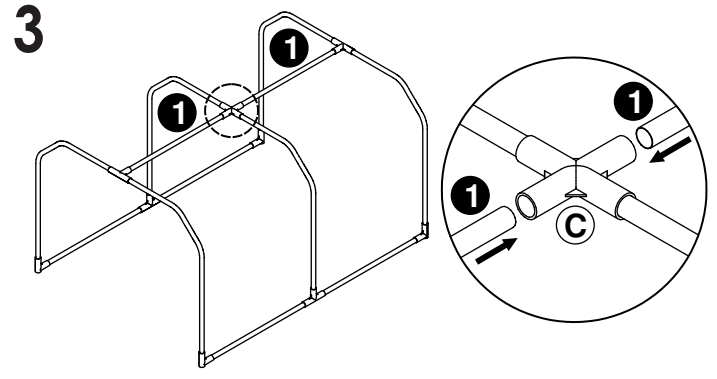

# GREENHOUSE COVER FOR 3449 SERIES

Model/Modèle : CCGC-34

**1** Tube (x6)  
Tube (x6)

**2** Angled Tube (x6)  
Tube coudé (x6)

## HARDWARE / MATÉRIEL

REF./RÉF.	PICTURE/IMAGE	QTY/QTÉ
<b>A</b>		4
<b>C</b>		1
<b>D</b>		4
<b>B</b>		1
<b>E</b>		4
<b>F</b>		8

**Customer Service**

Missing or broken piece? Need help with assembly? Please call or email before returning cover to retailer. We can help!