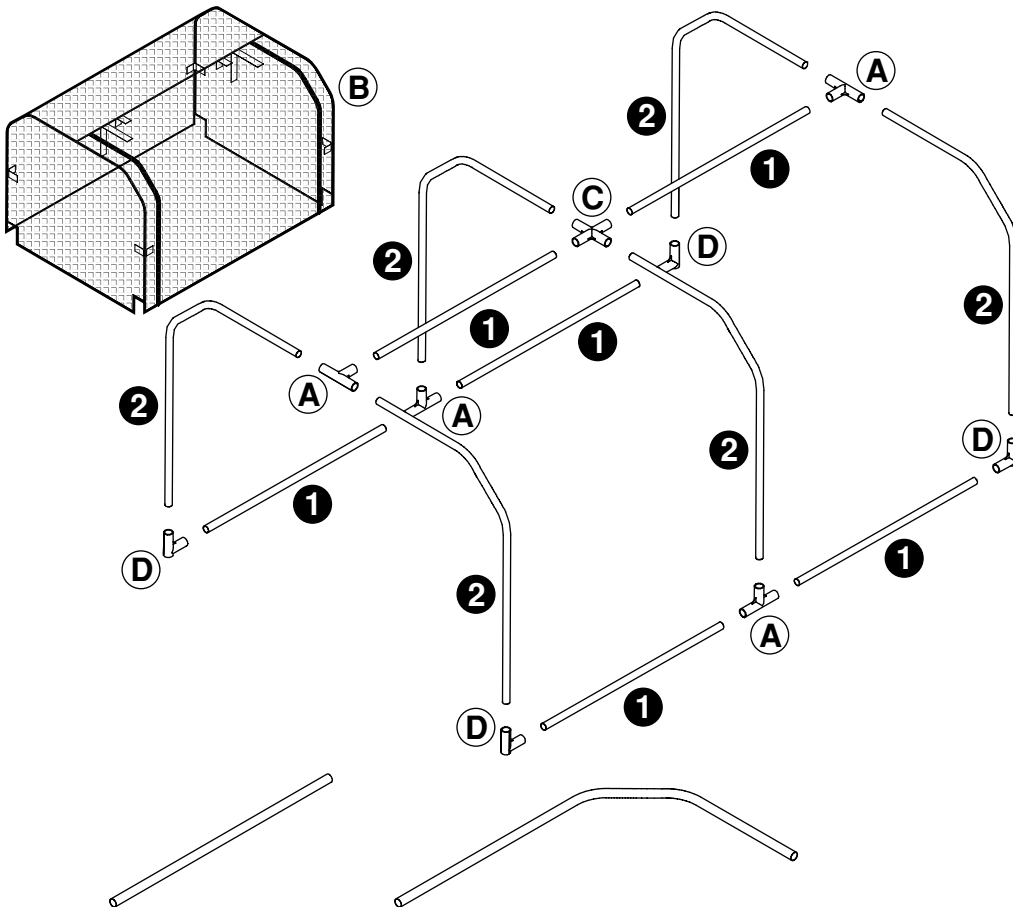

# GREENHOUSE COVER FOR 3449 SERIES

Model/Modèle : CCGC-34

**1** Tube (x6)  
Tube (x6)

**2** Angled Tube (x6)  
Tube coudé (x6)

## HARDWARE / MATÉRIEL

REF./RÉF.	PICTURE/IMAGE	QTY/QTÉ
<b>A</b>		4
<b>C</b>		1
<b>D</b>		4
<b>B</b>		1
<b>E</b>		4
<b>F</b>		8

**Customer Service**

Missing or broken piece? Need help with assembly? Please call or email before returning cover to retailer. We can help!