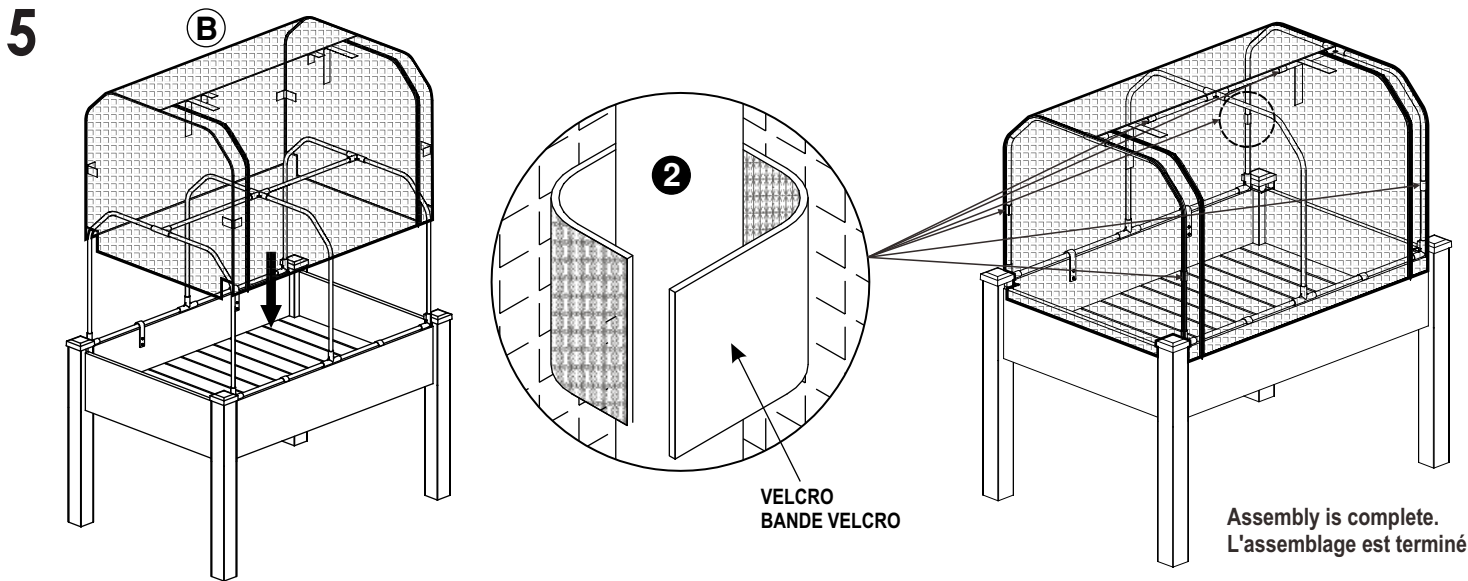

# GREENHOUSE COVER FOR 3449 SERIES

Model/Modèle : CCGC-34

**1** Tube (x6)  
Tube (x6)

**2** Angled Tube (x6)  
Tube coudé (x6)

## HARDWARE / MATÉRIEL

REF./RÉF.	PICTURE/IMAGE	QTY/QTÉ
<b>A</b>		4
<b>C</b>		1
<b>D</b>		4
<b>B</b>		1
<b>E</b>		4
<b>F</b>		8

**Customer Service**

Missing or broken piece? Need help with assembly? Please call or email before returning cover to retailer. We can help!