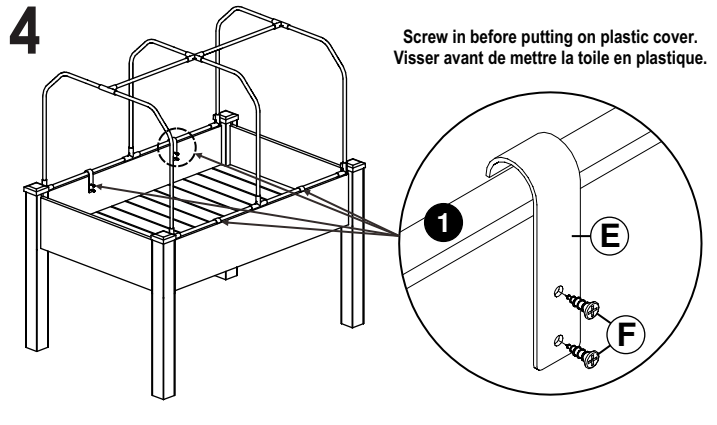

Customer Service

Missing or broken piece? Need help with assembly? Please call or email before returning cover to retailer. We can help!

Email: service@cedarcraft.com or

Phone: 1-888-260-3031, 8:30am-3:30pm pst (M-F)

Warranty

We take great pride in our workmanship and quality of our products. CedarCraft covers are warranted to be free from any defects in workmanship or materials for a period of one year.

If anything goes wrong, we'll make it right.

Join us at:

@cedarcraftproducts

@Cedar_Craft

www.pinterest.com/cedarcraft/

@cedarcraft

Service à la clientèle

Pièce manquante ou brisée? Besoin d'aide pour l'assemblage? Veuillez appeler ou envoyer un courriel avant de retourner la toile au détaillant. Nous pouvons vous aider!

Par courriel à service@cedarcraft.com ou

par téléphone au 1-888-260-3031 du lundi au vendredi de 8 h 30 à 15 h 30 (HNP).

Garantie

Nous sommes très fiers de notre travail et de la qualité de nos produits. Les toiles CedarCraft sont garanties contre tout défaut de fabrication ou de matériaux pour une période d'un an.

S'il y a un problème, nous avons la solution.

Rejoignez-nous :