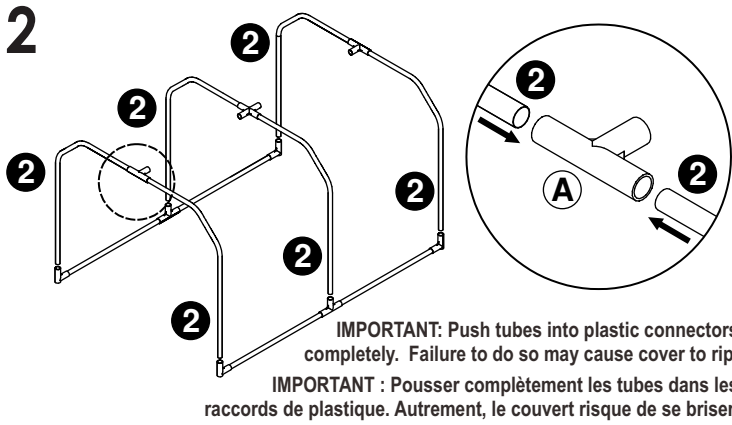

# GREENHOUSE COVER FOR 3449 SERIES

Model/Modèle : CCGC-34

**1** Tube (x6)  
Tube (x6)

**2** Angled Tube (x6)  
Tube coudé (x6)

## HARDWARE / MATÉRIEL

REF./RÉF.	PICTURE/IMAGE	QTY/QTÉ
<b>A</b>		4
<b>C</b>		1
<b>D</b>		4
<b>B</b>		1
<b>E</b>		4
<b>F</b>		8

**Customer Service**

Missing or broken piece? Need help with assembly? Please call or email before returning cover to retailer. We can help!