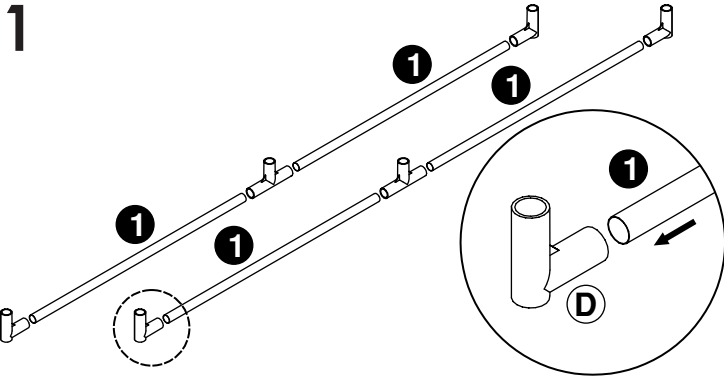

# GREENHOUSE COVER FOR 3449 SERIES

Model/Modèle : CCGC-34

**1** Tube (x6)  
Tube (x6)

**2** Angled Tube (x6)  
Tube coudé (x6)

## HARDWARE / MATÉRIEL

REF./RÉF.	PICTURE/IMAGE	QTY/QTÉ
<b>A</b>		4
<b>C</b>		1
<b>D</b>		4
<b>B</b>		1
<b>E</b>		4
<b>F</b>		8

**Customer Service**

Missing or broken piece? Need help with assembly? Please call or email before returning cover to retailer. We can help!