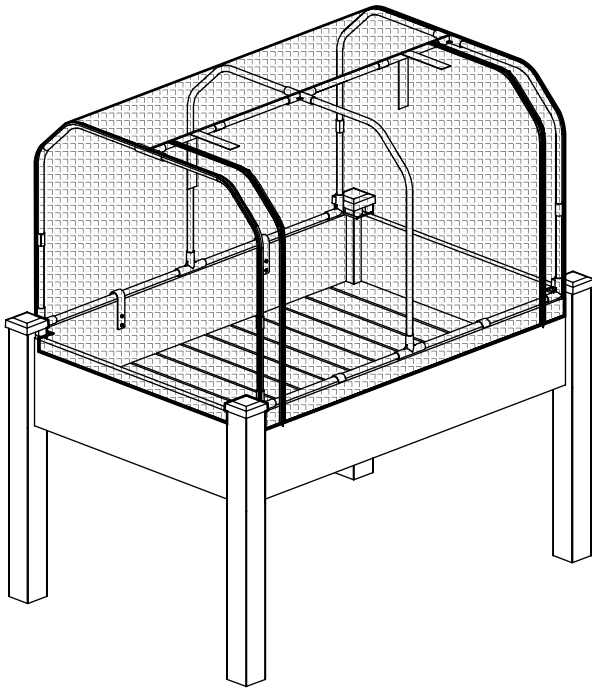

# GREENHOUSE COVER FOR 3449 SERIES

Model/Modèle : CCGC-34

**1** Tube (x6)  
Tube (x6)

**2** Angled Tube (x6)  
Tube coudé (x6)

## HARDWARE / MATÉRIEL

REF./RÉF.	PICTURE/IMAGE	QTY/QTÉ
<b>A</b>		4
<b>C</b>		1
<b>D</b>		4
<b>B</b>		1
<b>E</b>		4
<b>F</b>		8

**Customer Service**

Missing or broken piece? Need help with assembly? Please call or email before returning cover to retailer. We can help!