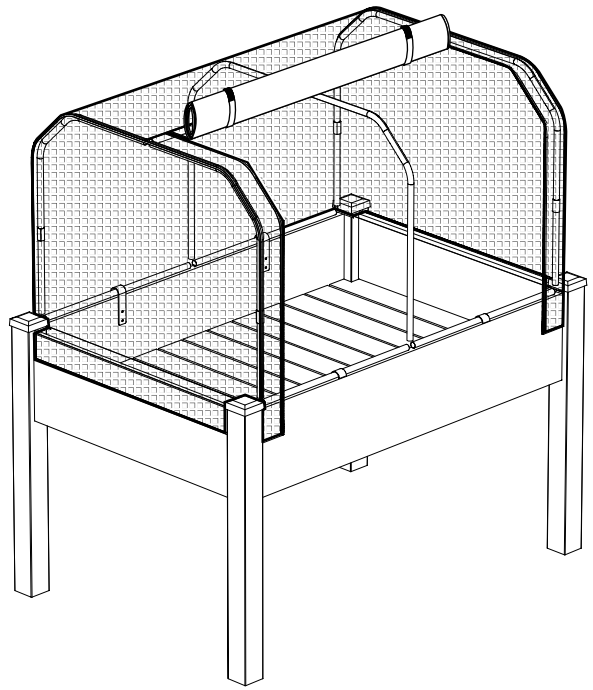

# GREENHOUSE COVER FOR 3449 SERIES

Model/Modèle : CCGC-34

**1** Tube (x6)  
Tube (x6)

**2** Angled Tube (x6)  
Tube coudé (x6)

## HARDWARE / MATÉRIEL

REF./RÉF.	PICTURE/IMAGE	QTY/QTÉ
<b>A</b>		4
<b>C</b>		1
<b>D</b>		4
<b>B</b>		1
<b>E</b>		4
<b>F</b>		8

**Customer Service**

Missing or broken piece? Need help with assembly? Please call or email before returning cover to retailer. We can help!