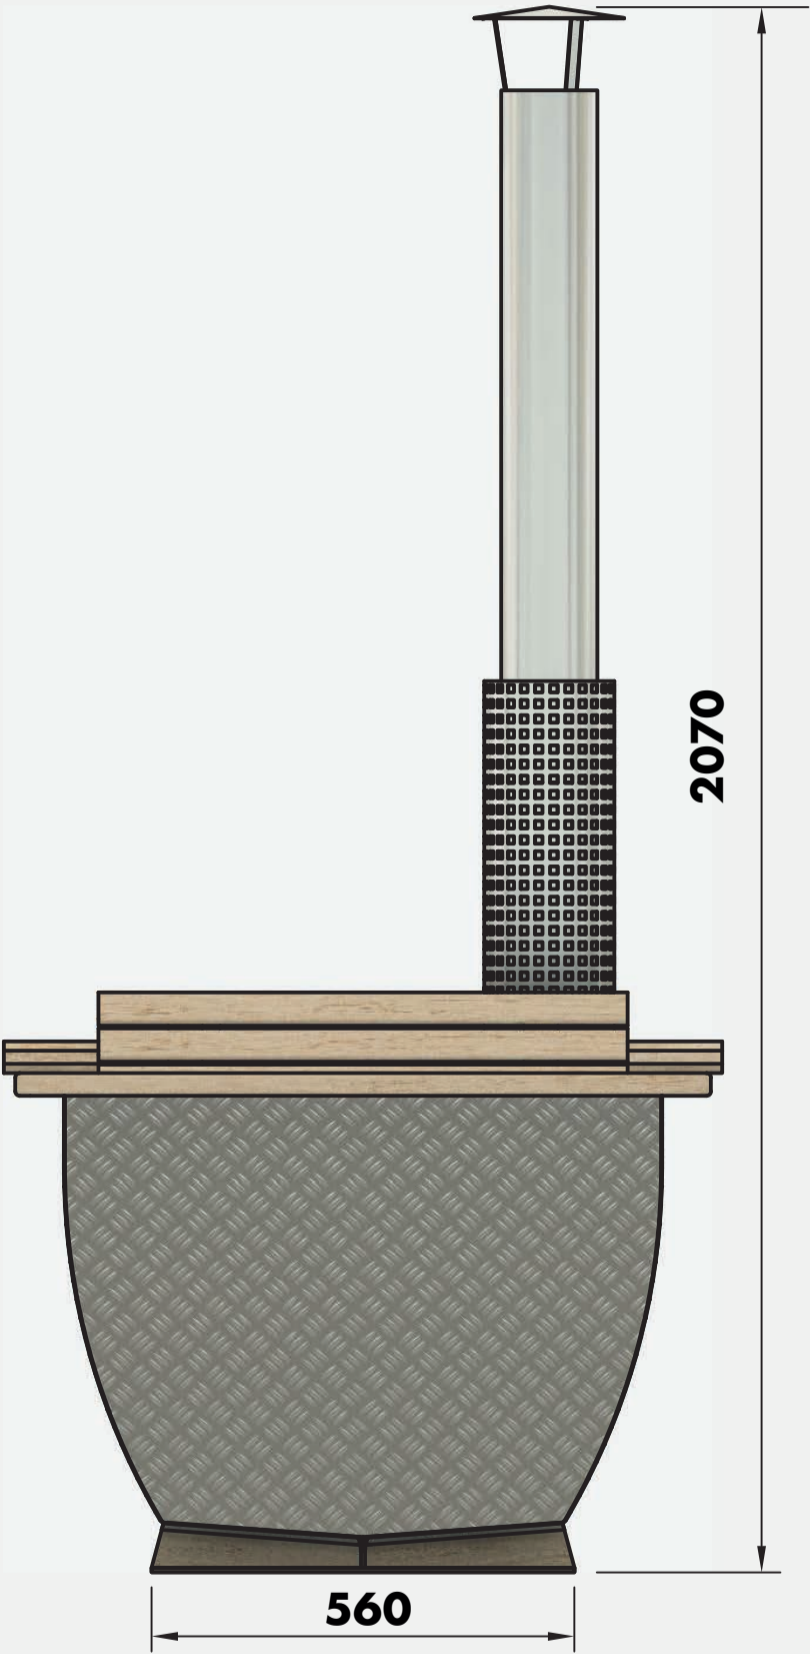

Hikki Bohemen - Teknisk ritning. Alla mått i mm.
Design & ©: Per Enoksson / All rights reserved
Designskydd hos PRV No. 80830

Hikki Bohemen - Technical drawing. All measurements in mm.
Design & ©: Per Enoksson / All rights reserved
Design protection at PRV No. 80830