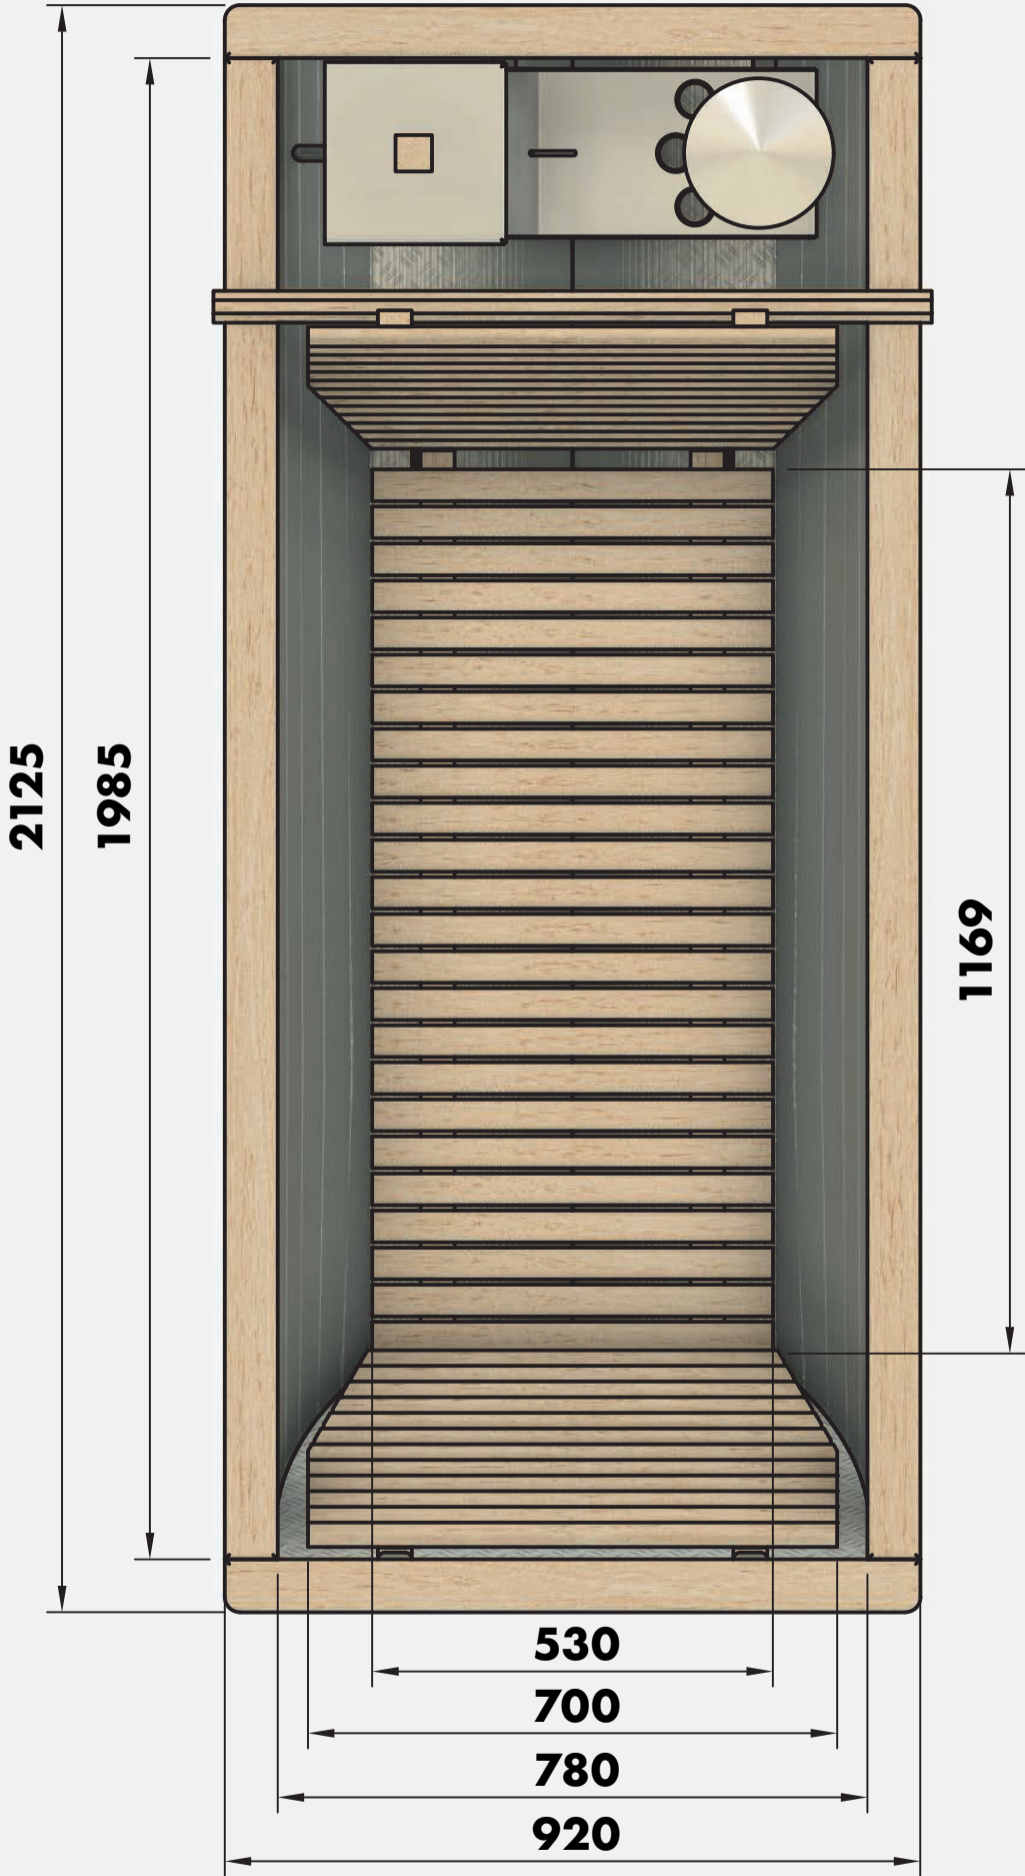

Hikki Bohemen - Teknisk ritning. Alla mått i mm.
Design & ©: Per Enoksson / All rights reserved
Designskydd hos PRV No. 80830

Hikki Bohemen - Technical drawing. All measurements in mm.
Design & ©: Per Enoksson / All rights reserved
Design protection at PRV No. 80830