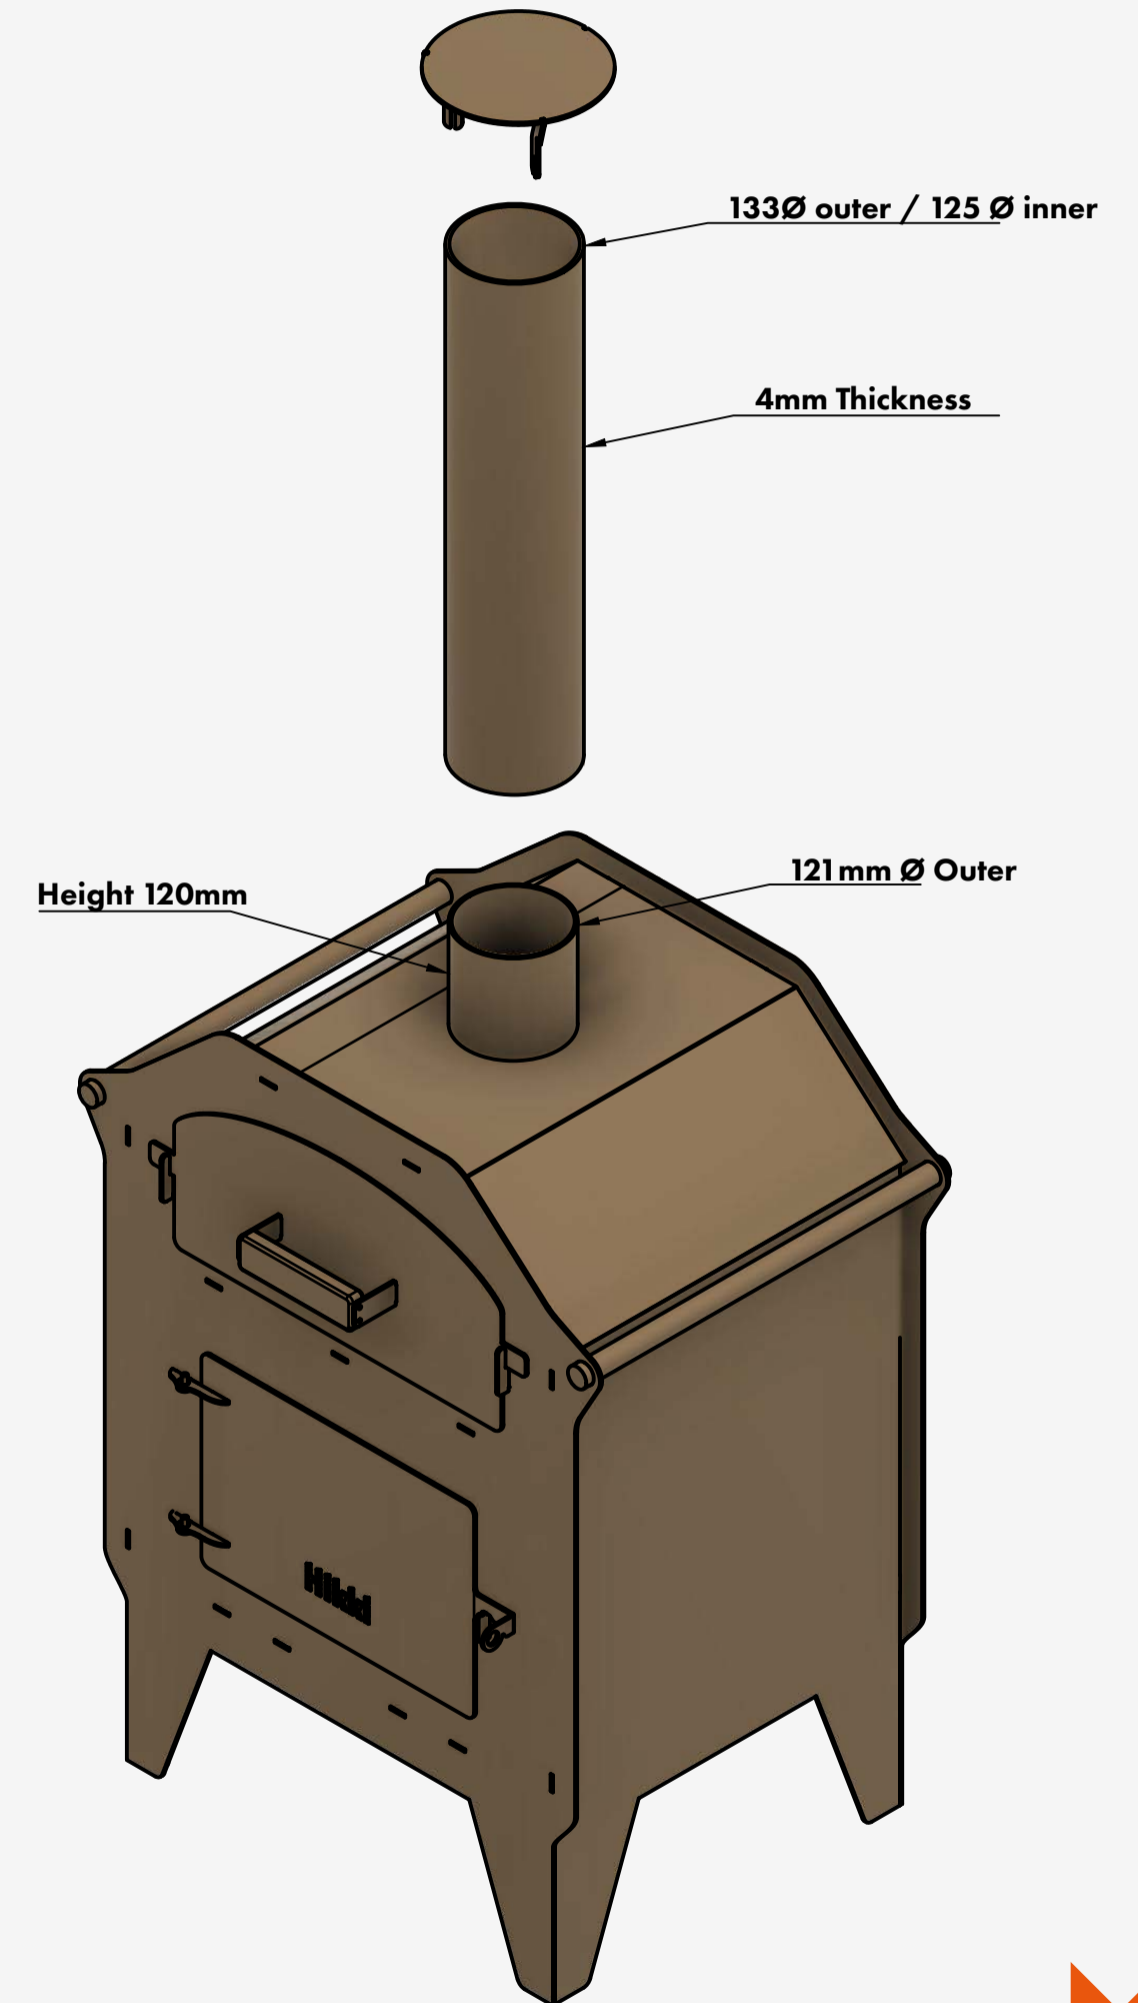

Hikki Faster Greta - Technical drawing. All measurements in mm.

Dotted line shows opening for oven/stove.

Design & ©: Per Enoksson / All rights reserved

Hikki Faster Greta - Teknisk ritning. Alla mått i mm.

Punktad linje visar öppning för ugn/kamin.

Design & ©: Per Enoksson / All rights reserved

www.hikki.se