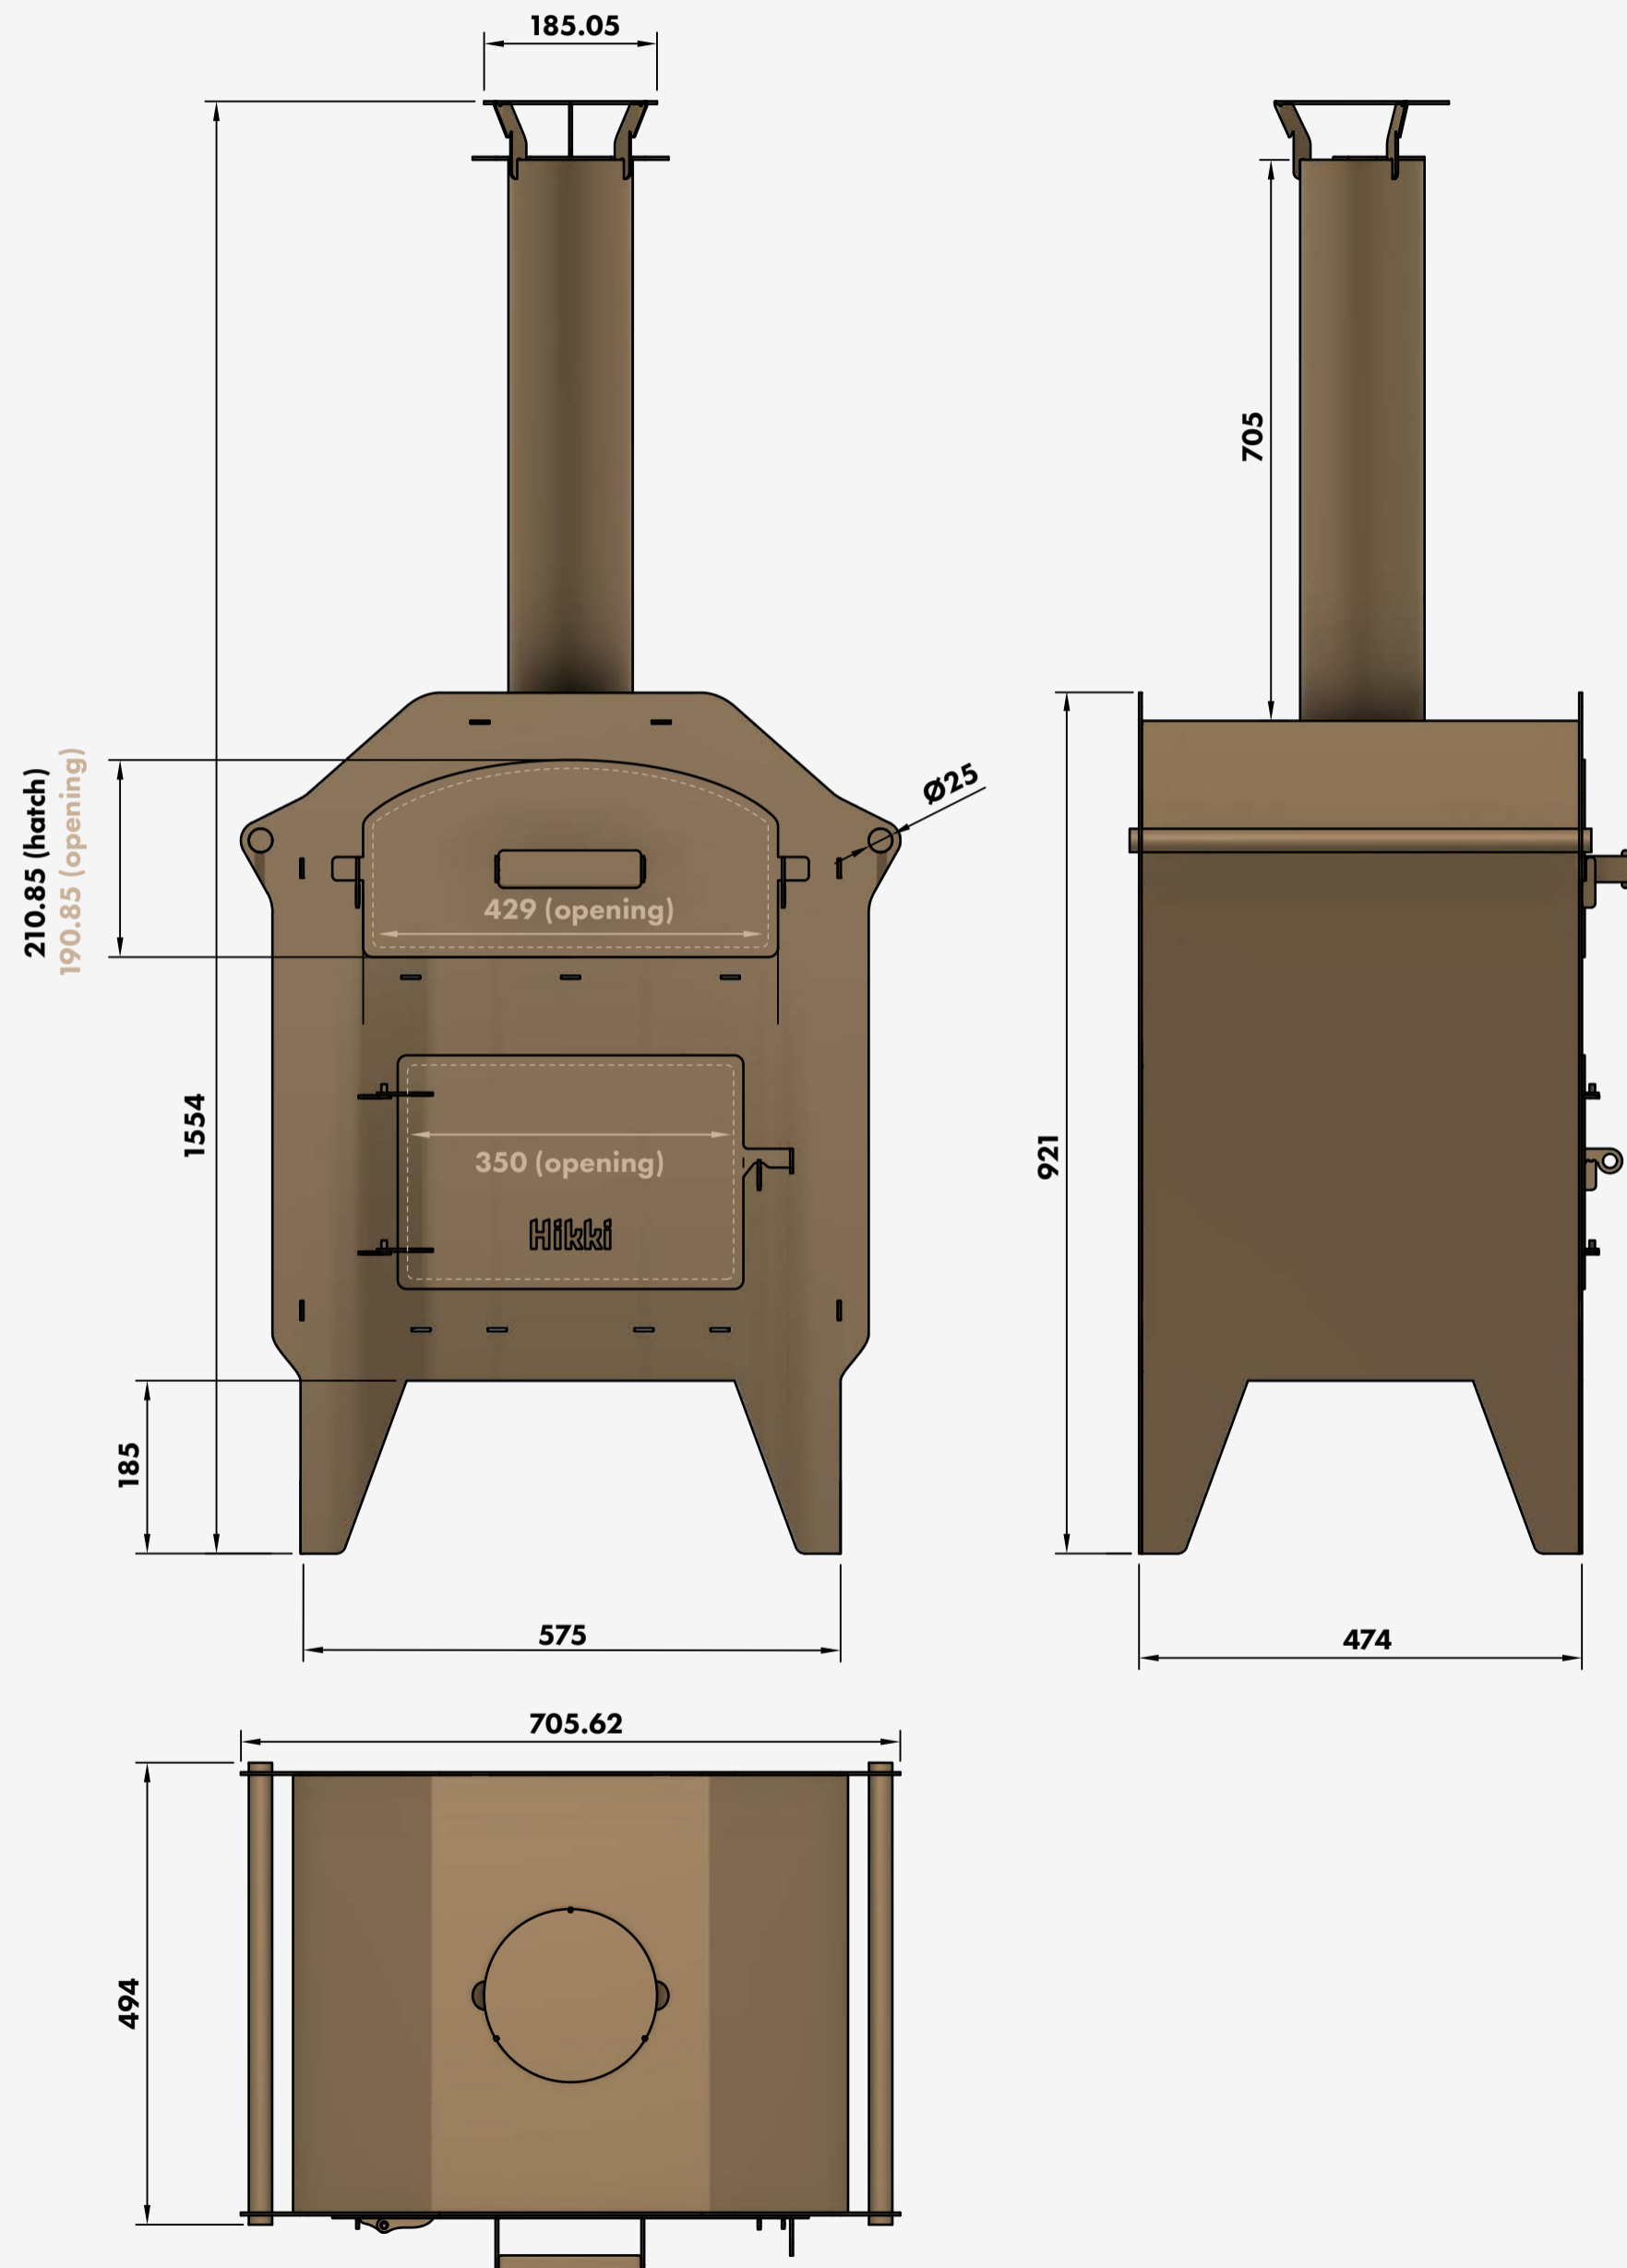

Hikki Faster Greta - Technical drawing. All measurements in mm.

Dotted line shows opening for oven/stove.

Design & ©: Per Enoksson / All rights reserved

Hikki Faster Greta - Teknisk ritning. Alla mått i mm.

Punktad linje visar öppning för ugn/kamin.

Design & ©: Per Enoksson / All rights reserved

www.hikki.se